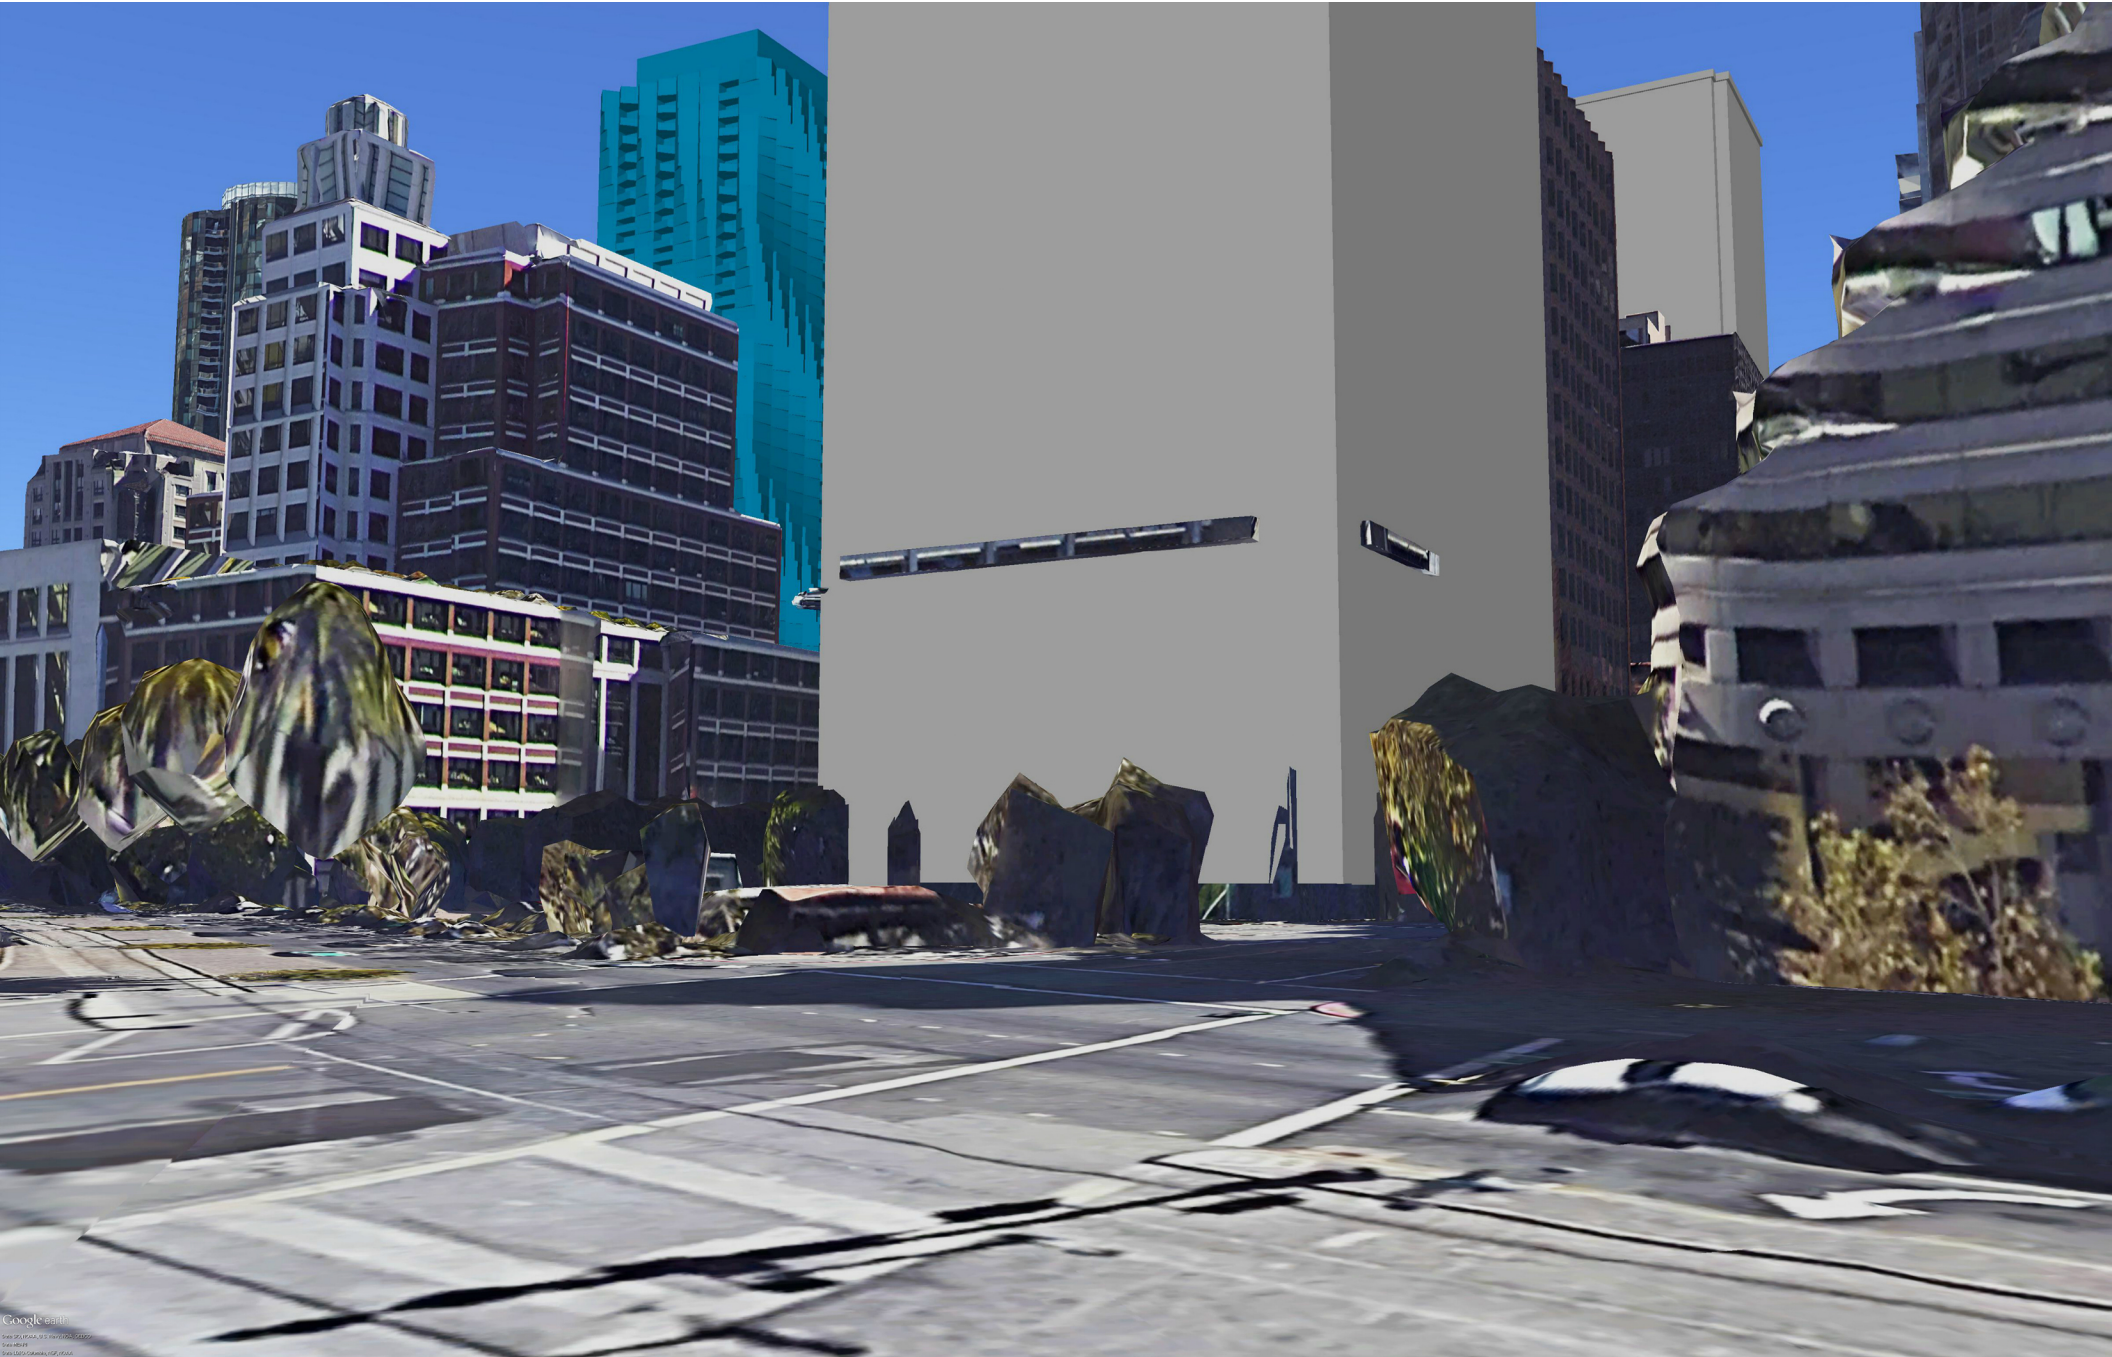

PEDESTRIAN IMPACT

EMBARCADERO NORTH OF RINCON PARK EXISTING

EMBARCADERO NORTH OF RINCON PARK 300' TOWER (WITH PIPELINE)

EMBARCADERO NORTH OF RINCON PARK 400' TOWER (WITH PIPELINE)

EMBARCADERO SOUTH OF RINCON PARK EXISTING

EMBARCADERO SOUTH OF RINCON PARK 300' TOWER (WITH PIPELINE)

EMBARCADERO SOUTH OF RINCON PARK 400' TOWER (WITH PIPELINE)

ESSEX AND FOLSOM EXISTING

ESSEX AND FOLSOM 300' TOWER (WITH PIPELINE)

ESSEX AND FOLSOM 400' TOWER (WITH PIPELINE)