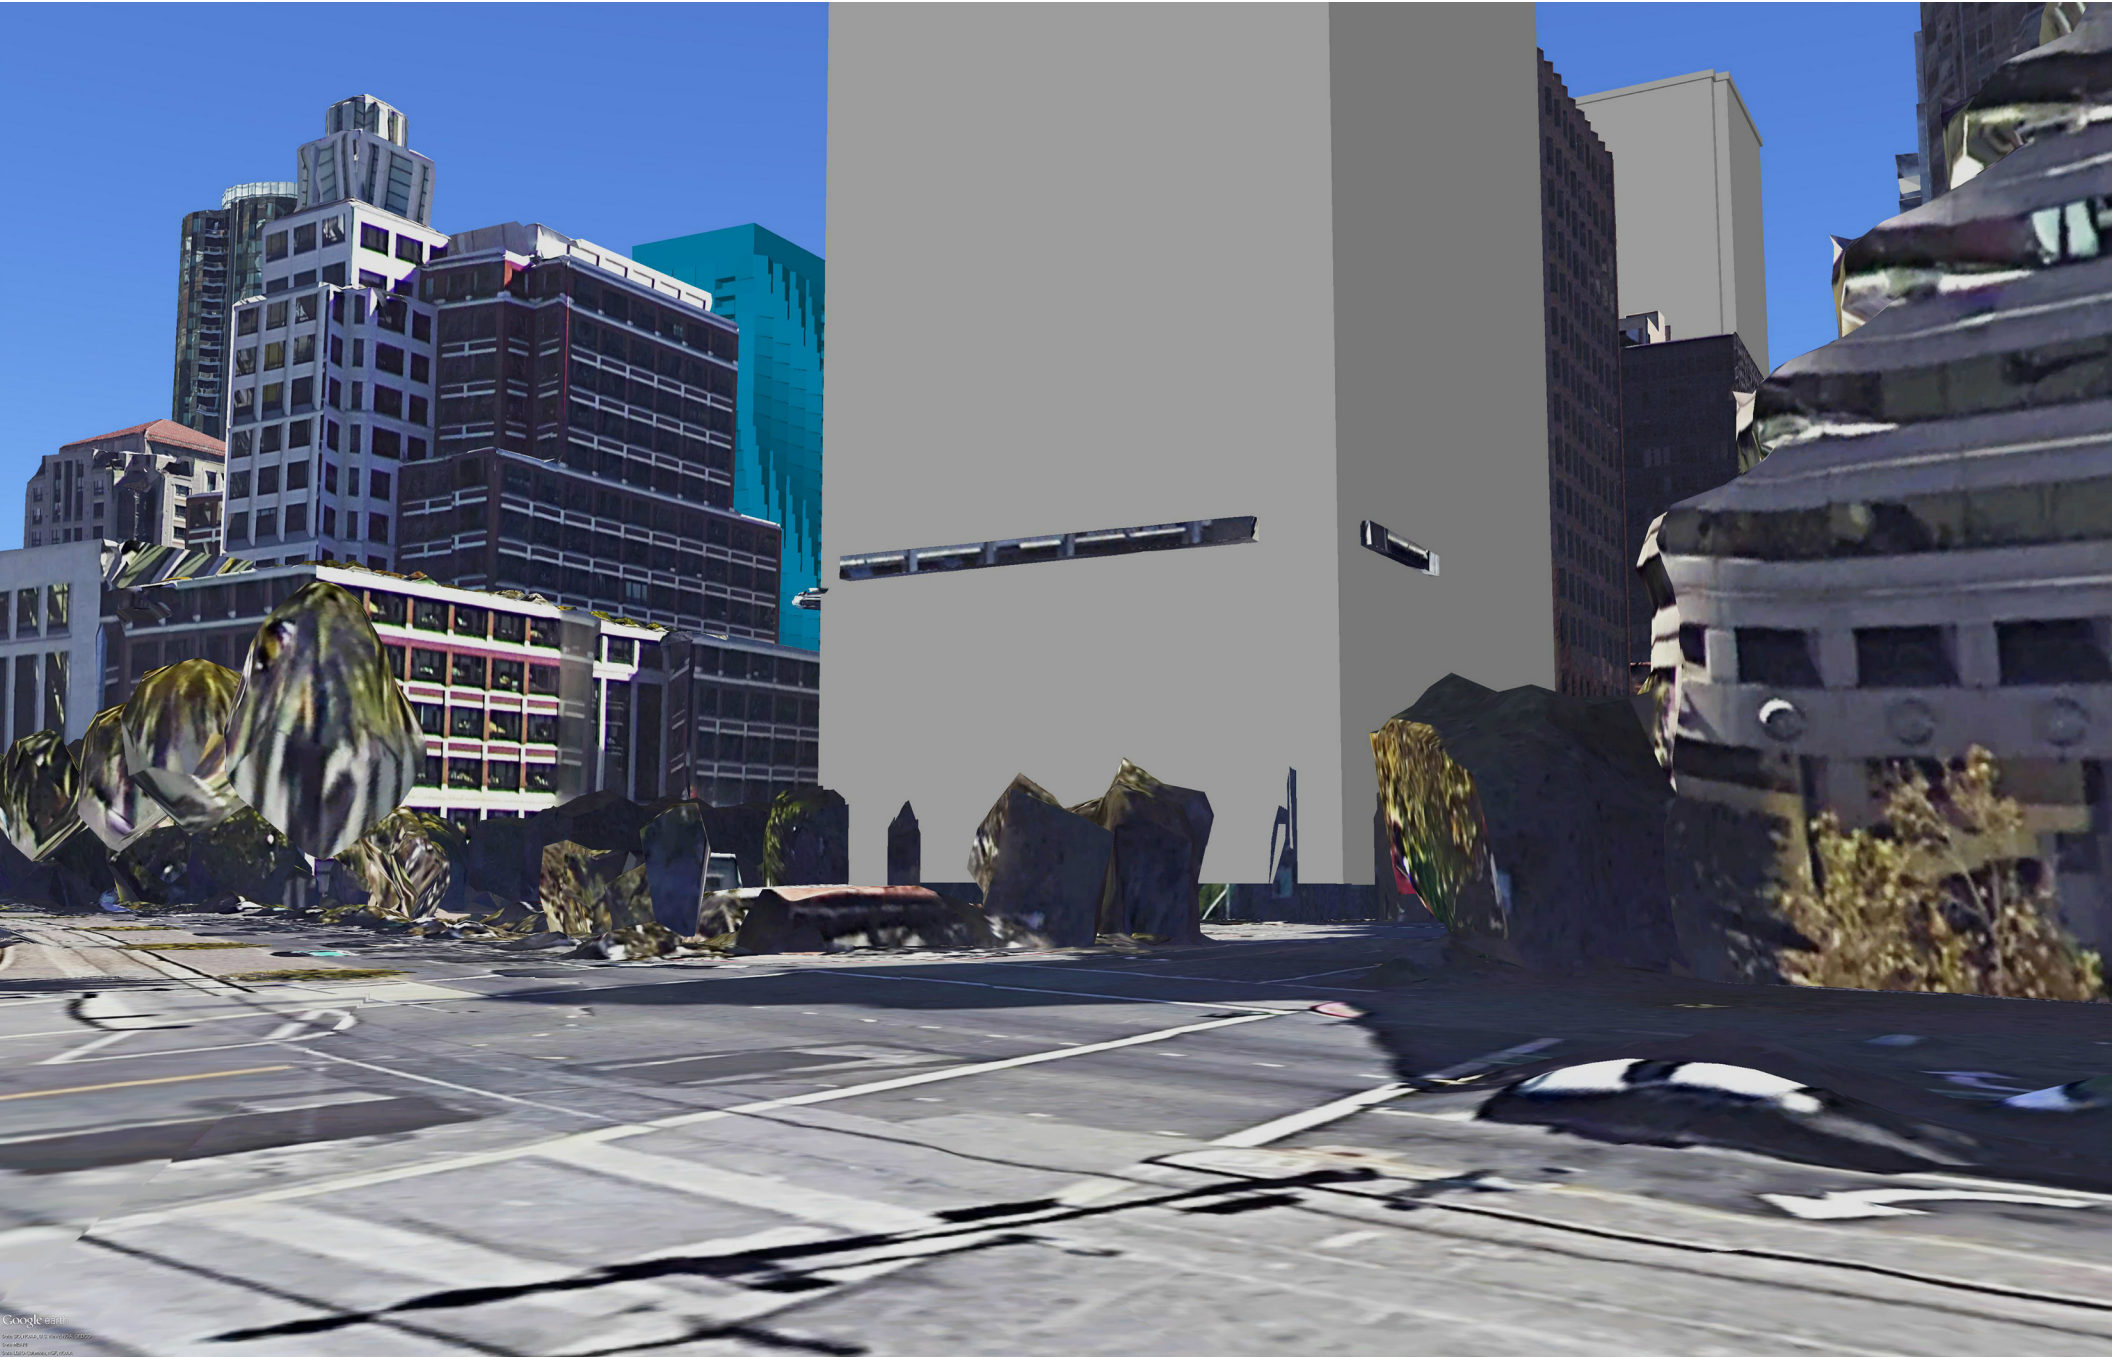

PEDESTRIAN IMPACT

EMBARCADERO NORTH OF RINCON PARK EXISTING

EMBARCADERO NORTH OF RINCON PARK 300' TOWER (WITH PIPELINE)

EMBARCADERO NORTH OF RINCON PARK 400' TOWER (WITH PIPELINE)

EMBARCADERO SOUTH OF RINCON PARK EXISTING

EMBARCADERO SOUTH OF RINCON PARK 300' TOWER (WITH PIPELINE)

EMBARCADERO SOUTH OF RINCON PARK 400' TOWER (WITH PIPELINE)

ESSEX AND FOLSOM EXISTING

ESSEX AND FOLSOM 300' TOWER (WITH PIPELINE)

ESSEX AND FOLSOM 400' TOWER (WITH PIPELINE)