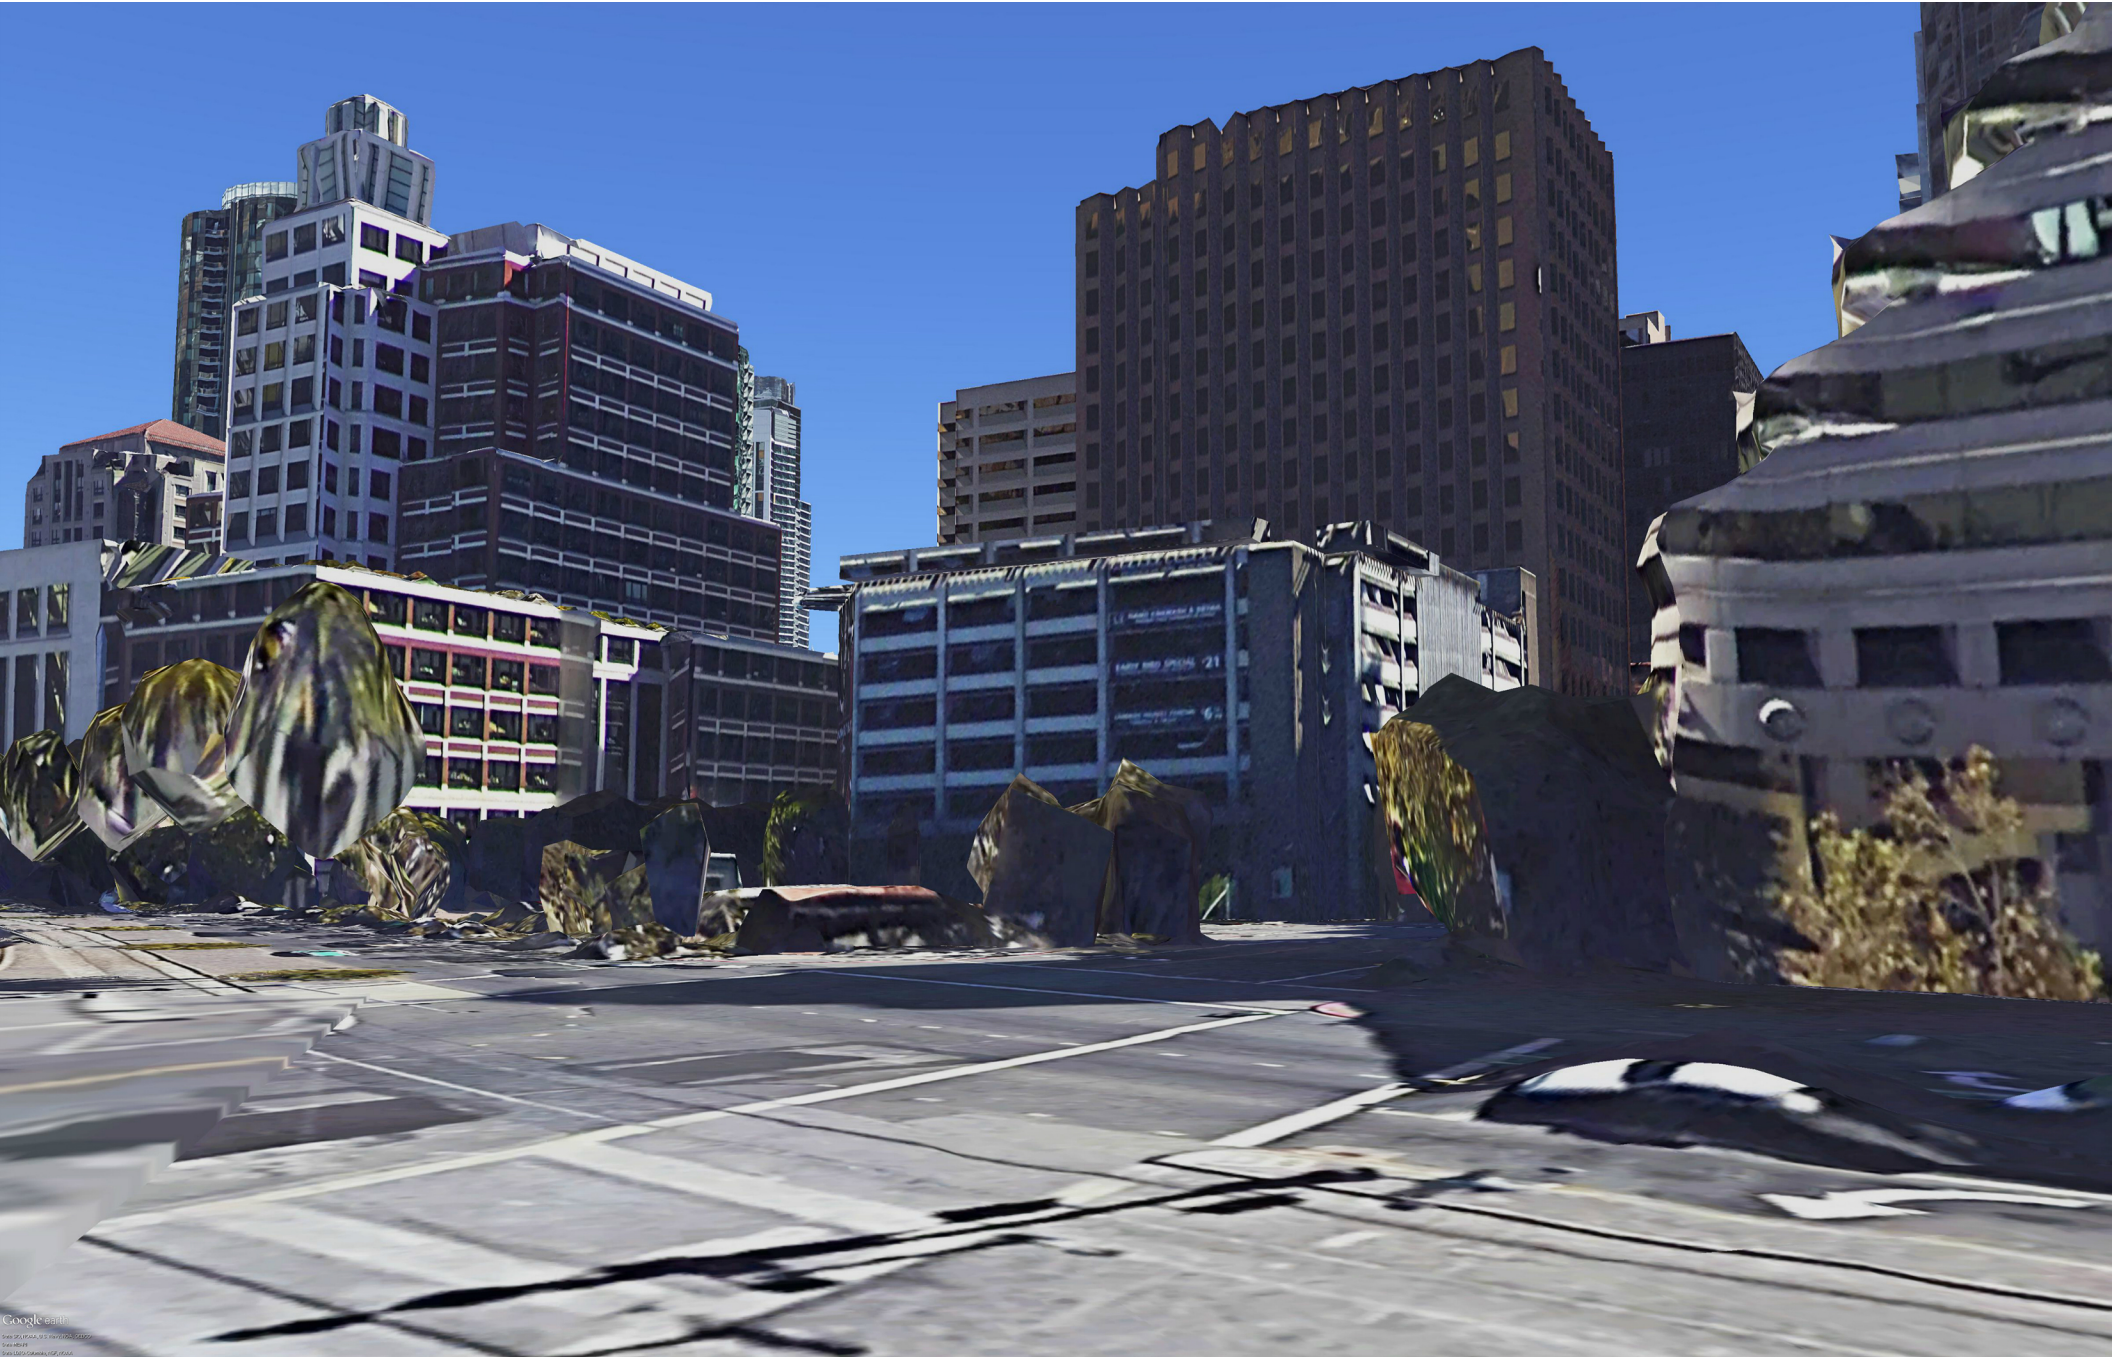

PEDESTRIAN IMPACT

EMBARCADERO NORTH OF RINCON PARK EXISTING

EMBARCADERO NORTH OF RINCON PARK 300' TOWER (WITH PIPELINE)

EMBARCADERO NORTH OF RINCON PARK 400' TOWER (WITH PIPELINE)

EMBARCADERO SOUTH OF RINCON PARK EXISTING

EMBARCADERO SOUTH OF RINCON PARK 300' TOWER (WITH PIPELINE)

EMBARCADERO SOUTH OF RINCON PARK 400' TOWER (WITH PIPELINE)

ESSEX AND FOLSOM EXISTING

ESSEX AND FOLSOM 300' TOWER (WITH PIPELINE)

ESSEX AND FOLSOM 400' TOWER (WITH PIPELINE)