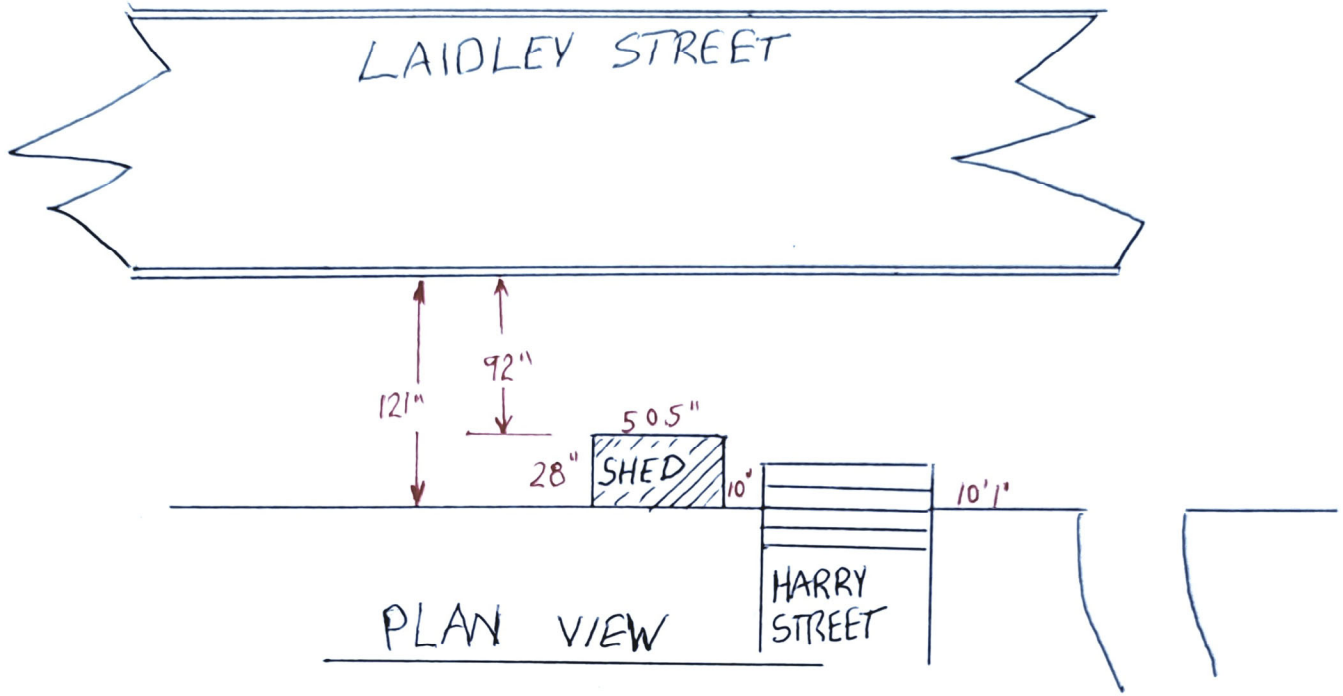

ENCLOSURE REQUEST - 30 HARRY ST, SF, 94131

LOCATED ON LAIDLEY STREET AT HARRY STREET

ELEVATION

DANIEL OPPENHEIM