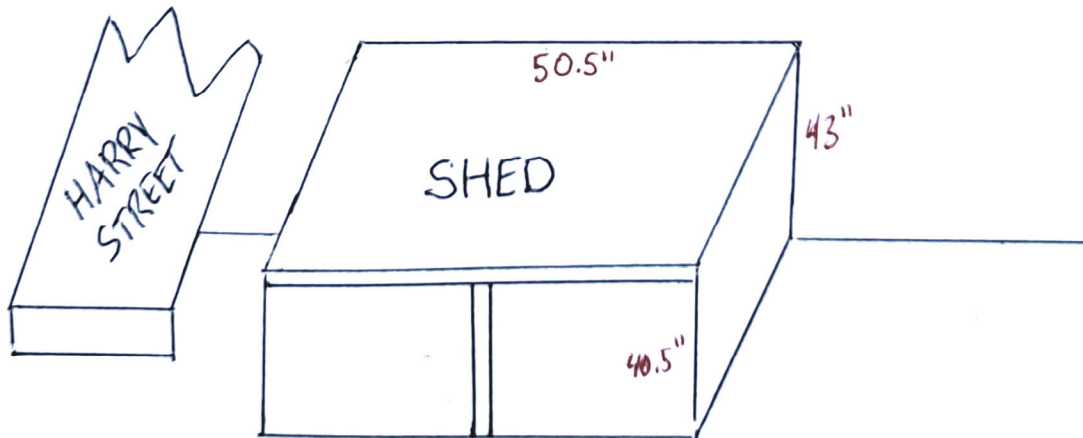

ENCLOSURE REQUEST - 30 HARRY ST, SF, 94131

LOCATED ON LAIDLEY STREET AT HARRY STREET

ELEVATION

DANIEL OPPENHEIM