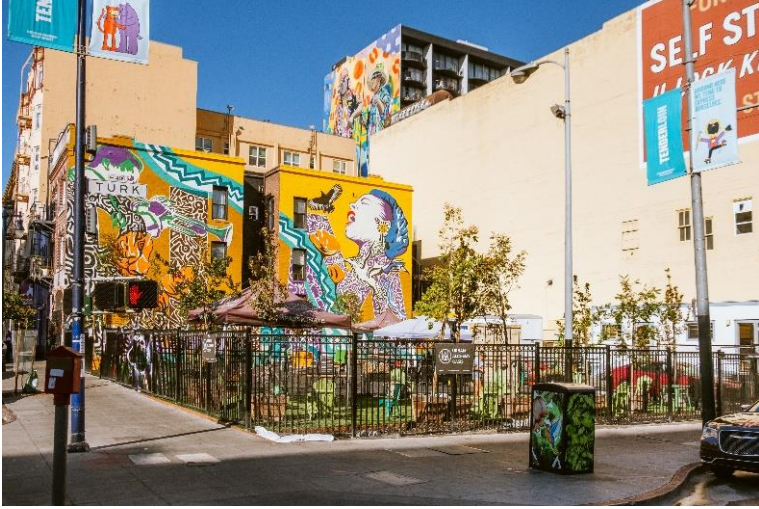

MMF Overview

- MMF developed the program vision and lead implementation as a pilot project, in partnership with UA
- MMF coordinates program services with City agencies, community based organizations, and other stakeholders.
- MMF provides communication and engagement with community to evaluate and adjust the program to support community requests.