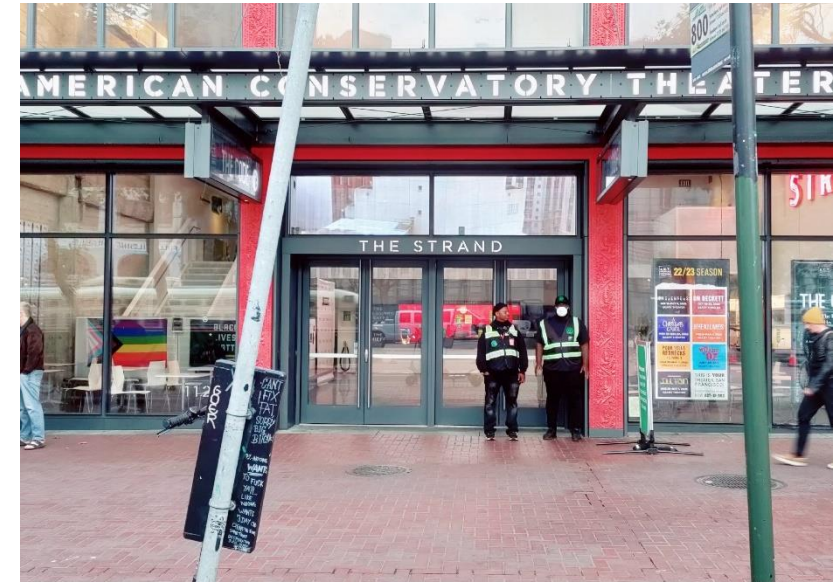

PROGRAM EVALUATION

Community Survey Findings:

- **90% were familiar with program**
- **85% feel safer during program hours**
- **83% report good experiences with ambassadors**

Next survey November 2022