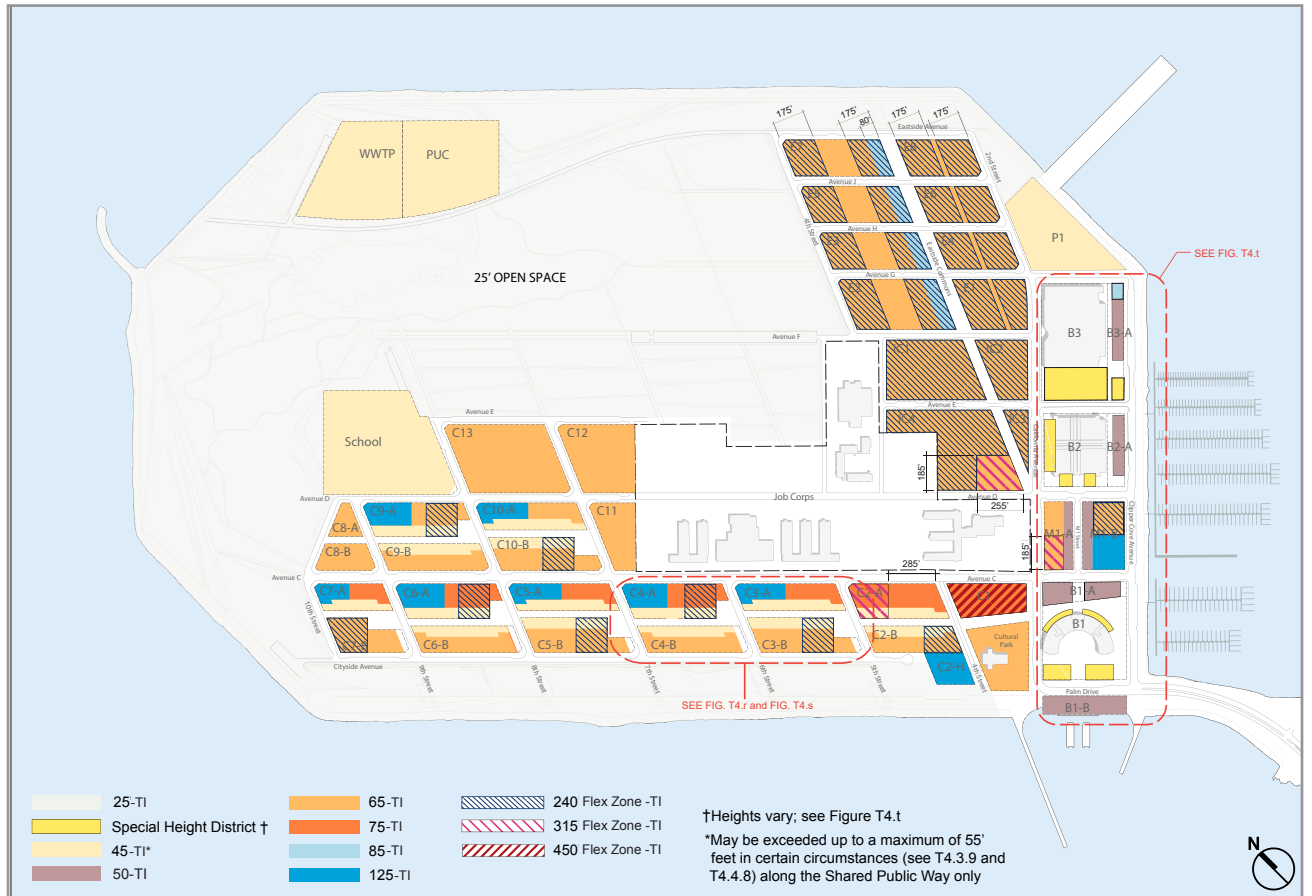

Figure A.1 Treasure Island - Existing Height Limits/Zoning Map HT14

Figure A.2 Treasure Island - Proposed Height Limits/Zoning Map HT14