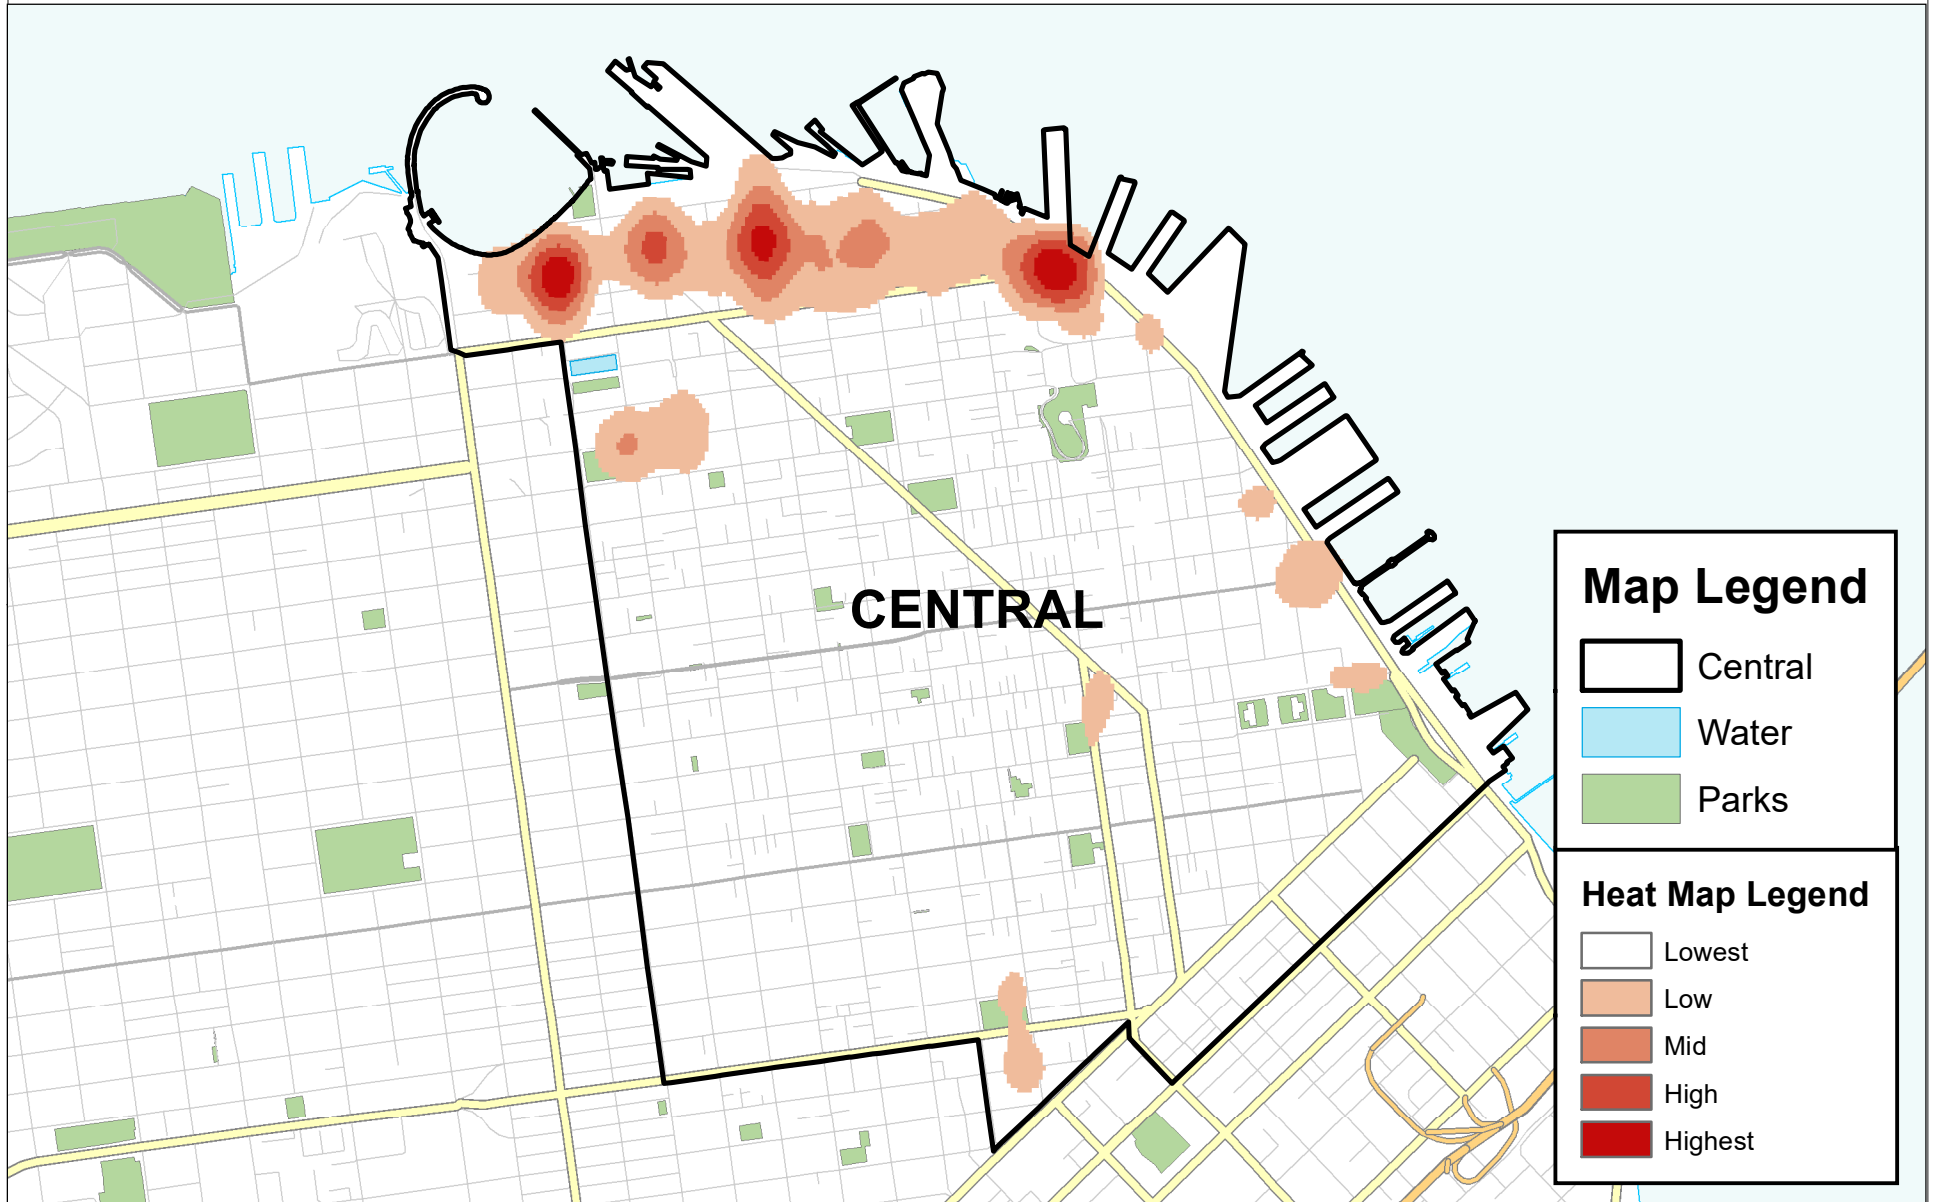

Bayview District Station Auto Burglary Heat Density Map August 23, 2021 to August 23, 2023

Central District Station Auto Burglary Heat Density Map August 23, 2021 to August 23, 2023

Ingleside District Station Auto Burglary Heat Density Map August 23, 2021 to August 23, 2023

Mission District Station Auto Burglary Heat Density Map August 23, 2021 to August 23, 2023

Northern District Station Auto Burglary Heat Density Map August 23, 2021 to August 23, 2023

Park District Station Auto Burglary Heat Density Map August 23, 2021 to August 23, 2023

Richmond District Station Auto Burglary Heat Density Map August 23, 2021 to August 23, 2023

Southern District Station Auto Burglary Heat Density Map August 23, 2021 to August 23, 2023

Taraval District Station Auto Burglary Heat Density Map August 23, 2021 to August 23, 2023

Tenderloin District Station Auto Burglary Heat Density Map August 23, 2021 to August 23, 2023