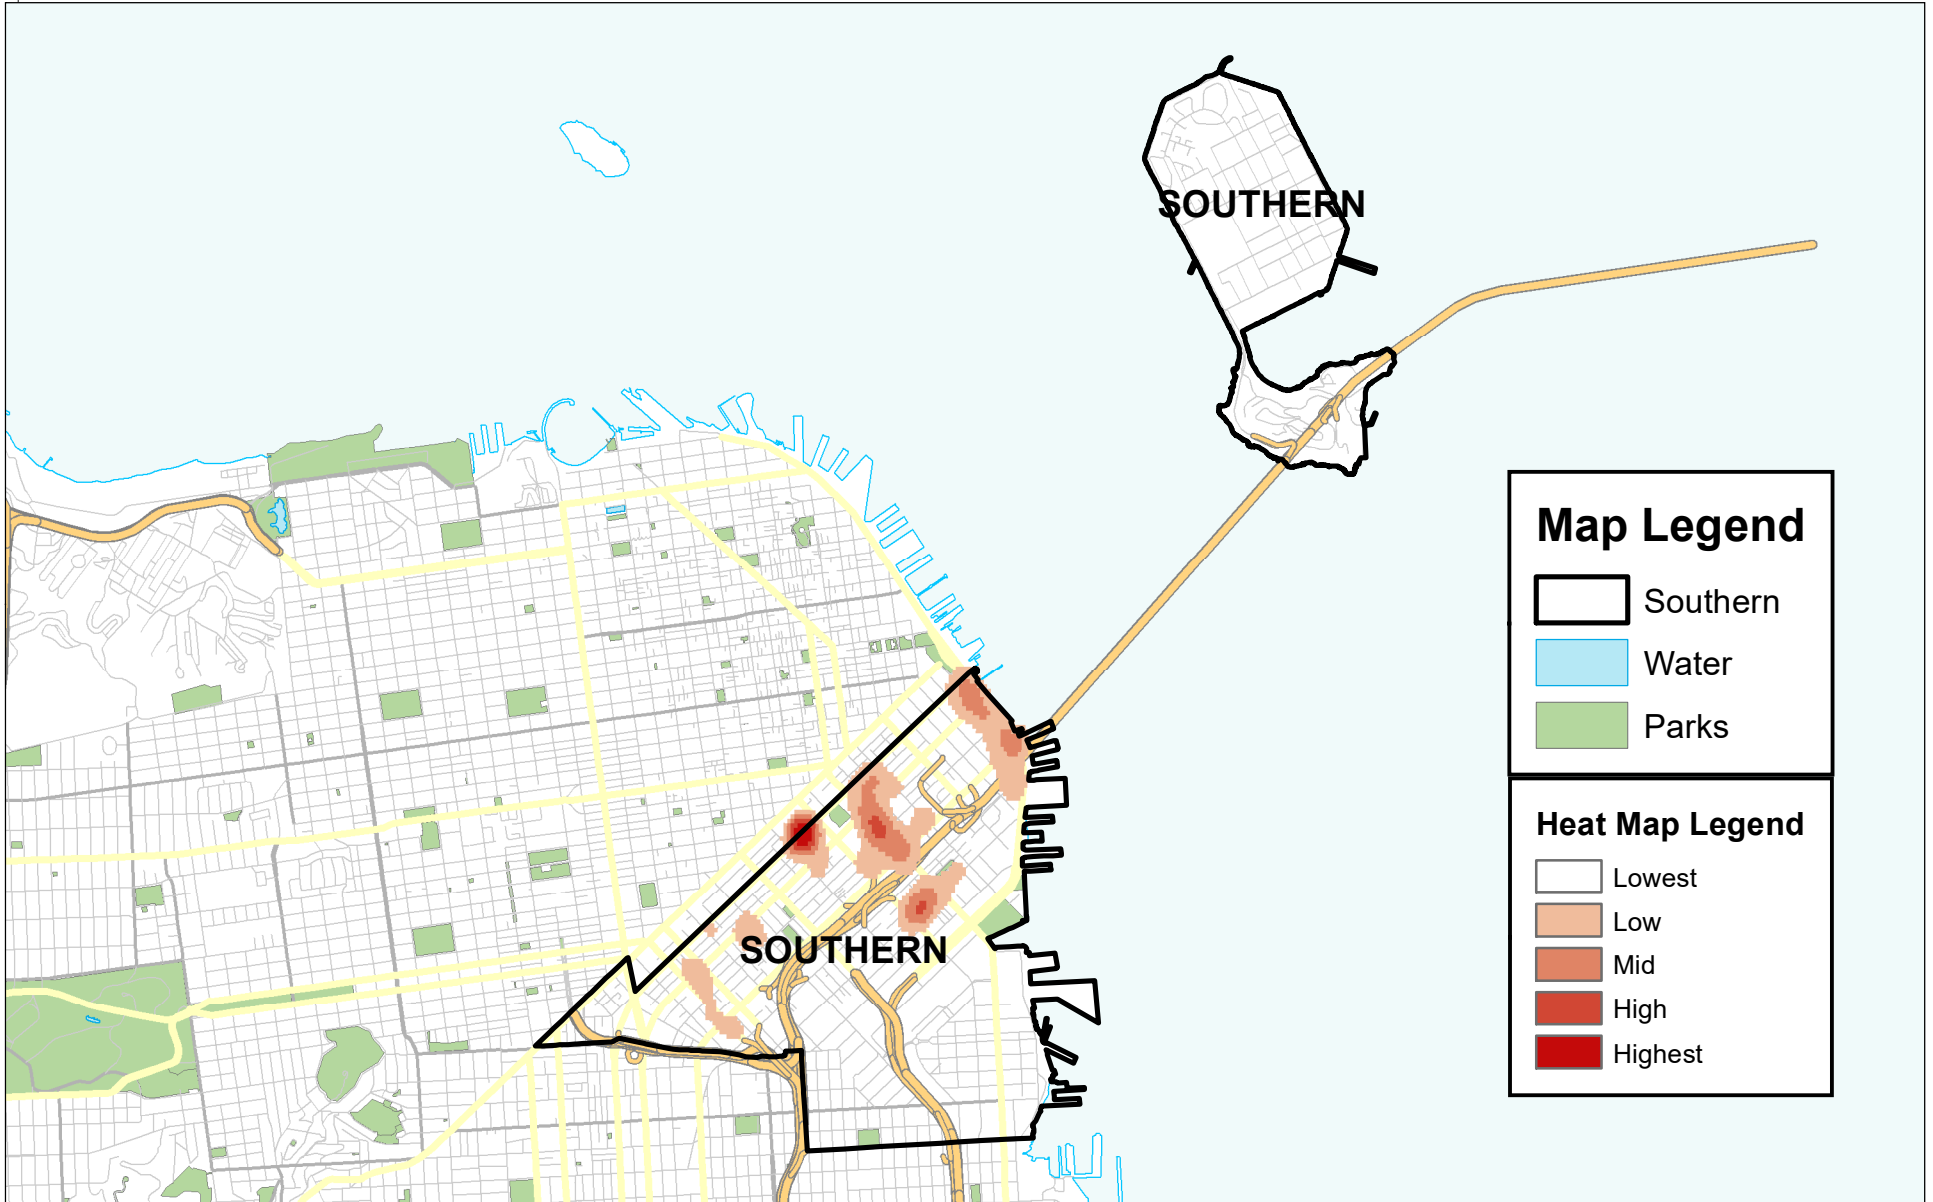

Bayview District Station Auto Burglary Heat Density Map August 23, 2021 to August 23, 2023

Central District Station Auto Burglary Heat Density Map August 23, 2021 to August 23, 2023

Ingleside District Station Auto Burglary Heat Density Map August 23, 2021 to August 23, 2023

Mission District Station Auto Burglary Heat Density Map August 23, 2021 to August 23, 2023

Northern District Station Auto Burglary Heat Density Map August 23, 2021 to August 23, 2023

Park District Station Auto Burglary Heat Density Map August 23, 2021 to August 23, 2023

Richmond District Station Auto Burglary Heat Density Map August 23, 2021 to August 23, 2023

Southern District Station Auto Burglary Heat Density Map August 23, 2021 to August 23, 2023

Taraval District Station Auto Burglary Heat Density Map August 23, 2021 to August 23, 2023

Tenderloin District Station Auto Burglary Heat Density Map August 23, 2021 to August 23, 2023