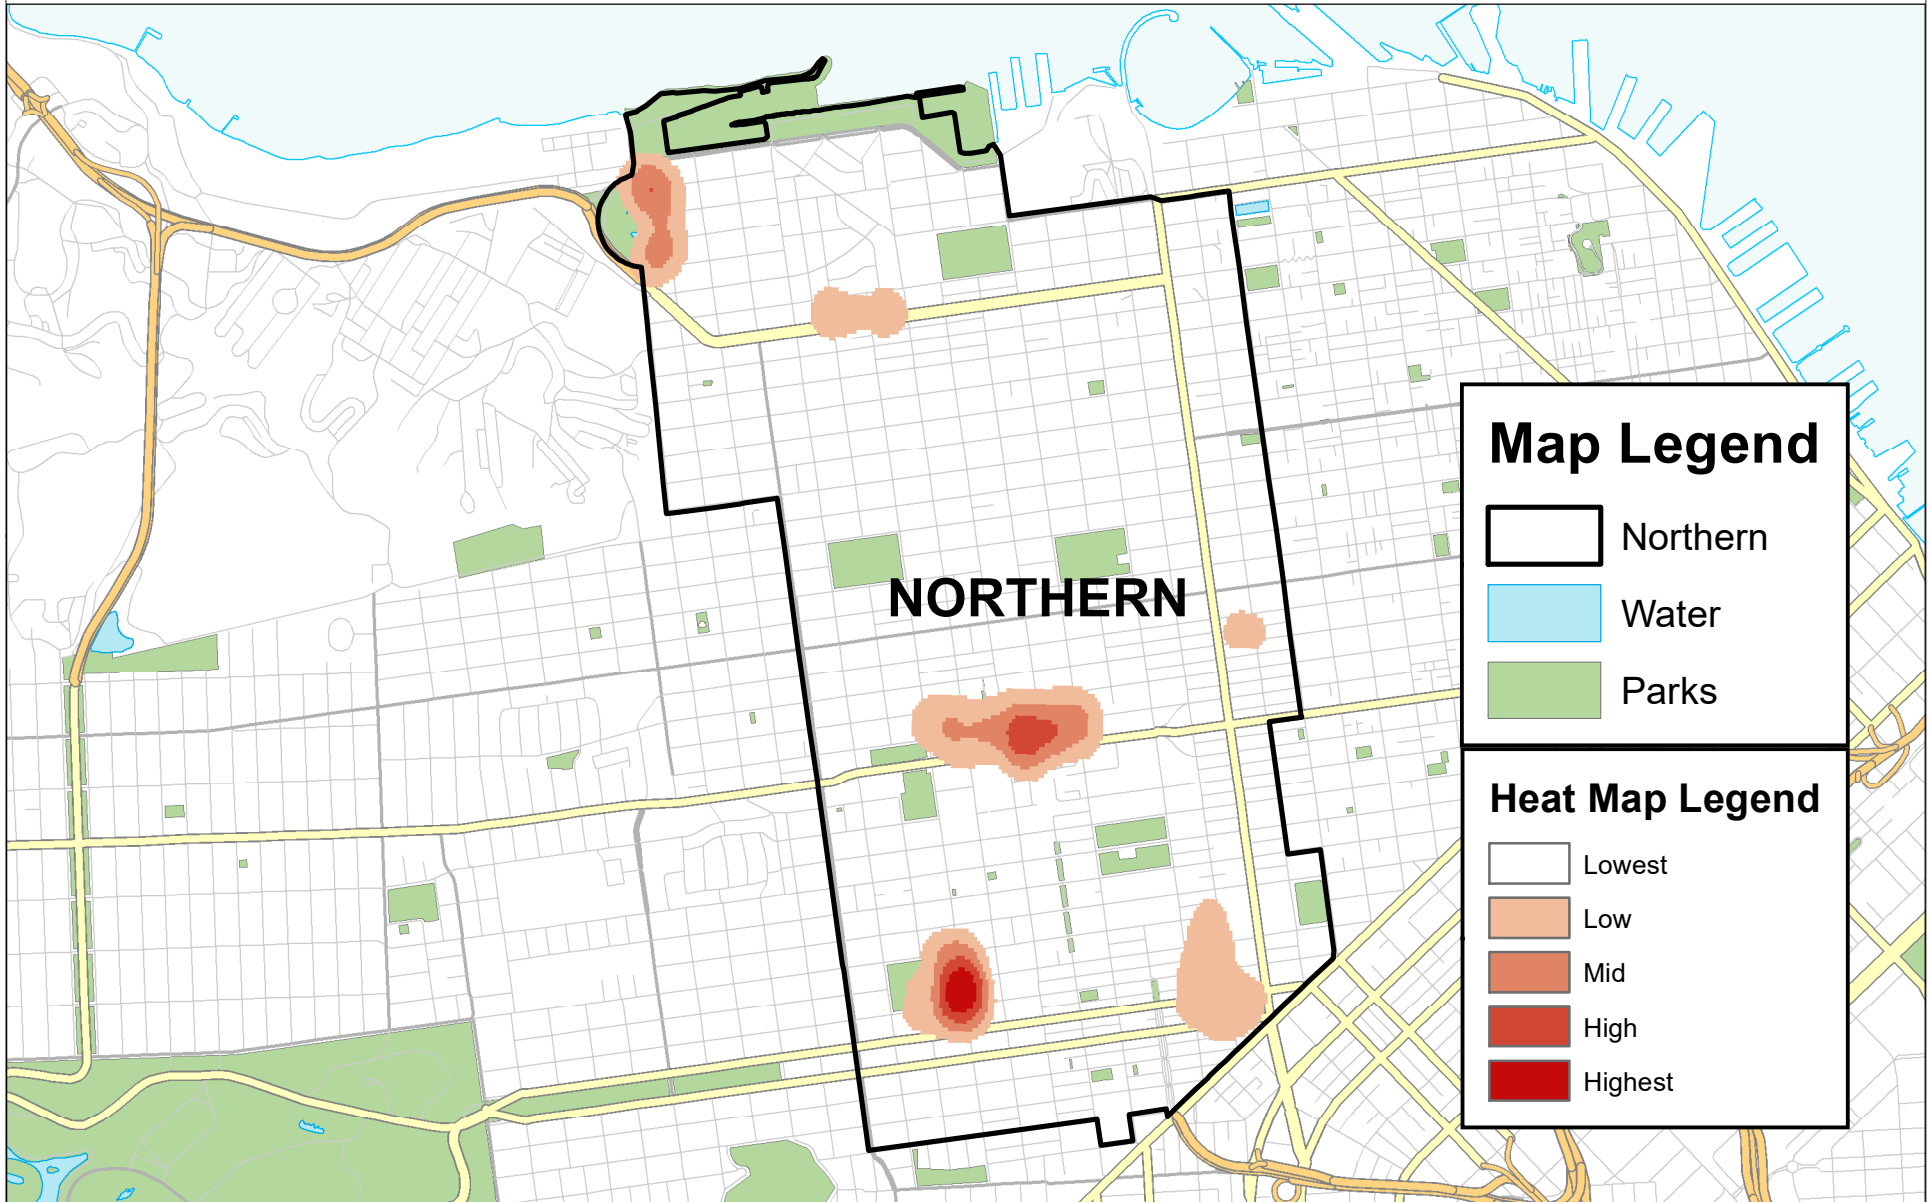

Bayview District Station Auto Burglary Heat Density Map August 23, 2021 to August 23, 2023

Central District Station Auto Burglary Heat Density Map August 23, 2021 to August 23, 2023

Ingleside District Station Auto Burglary Heat Density Map August 23, 2021 to August 23, 2023

Mission District Station Auto Burglary Heat Density Map August 23, 2021 to August 23, 2023

Northern District Station Auto Burglary Heat Density Map August 23, 2021 to August 23, 2023

Park District Station Auto Burglary Heat Density Map August 23, 2021 to August 23, 2023

Richmond District Station Auto Burglary Heat Density Map August 23, 2021 to August 23, 2023

Southern District Station Auto Burglary Heat Density Map August 23, 2021 to August 23, 2023

Taraval District Station Auto Burglary Heat Density Map August 23, 2021 to August 23, 2023

Tenderloin District Station Auto Burglary Heat Density Map August 23, 2021 to August 23, 2023