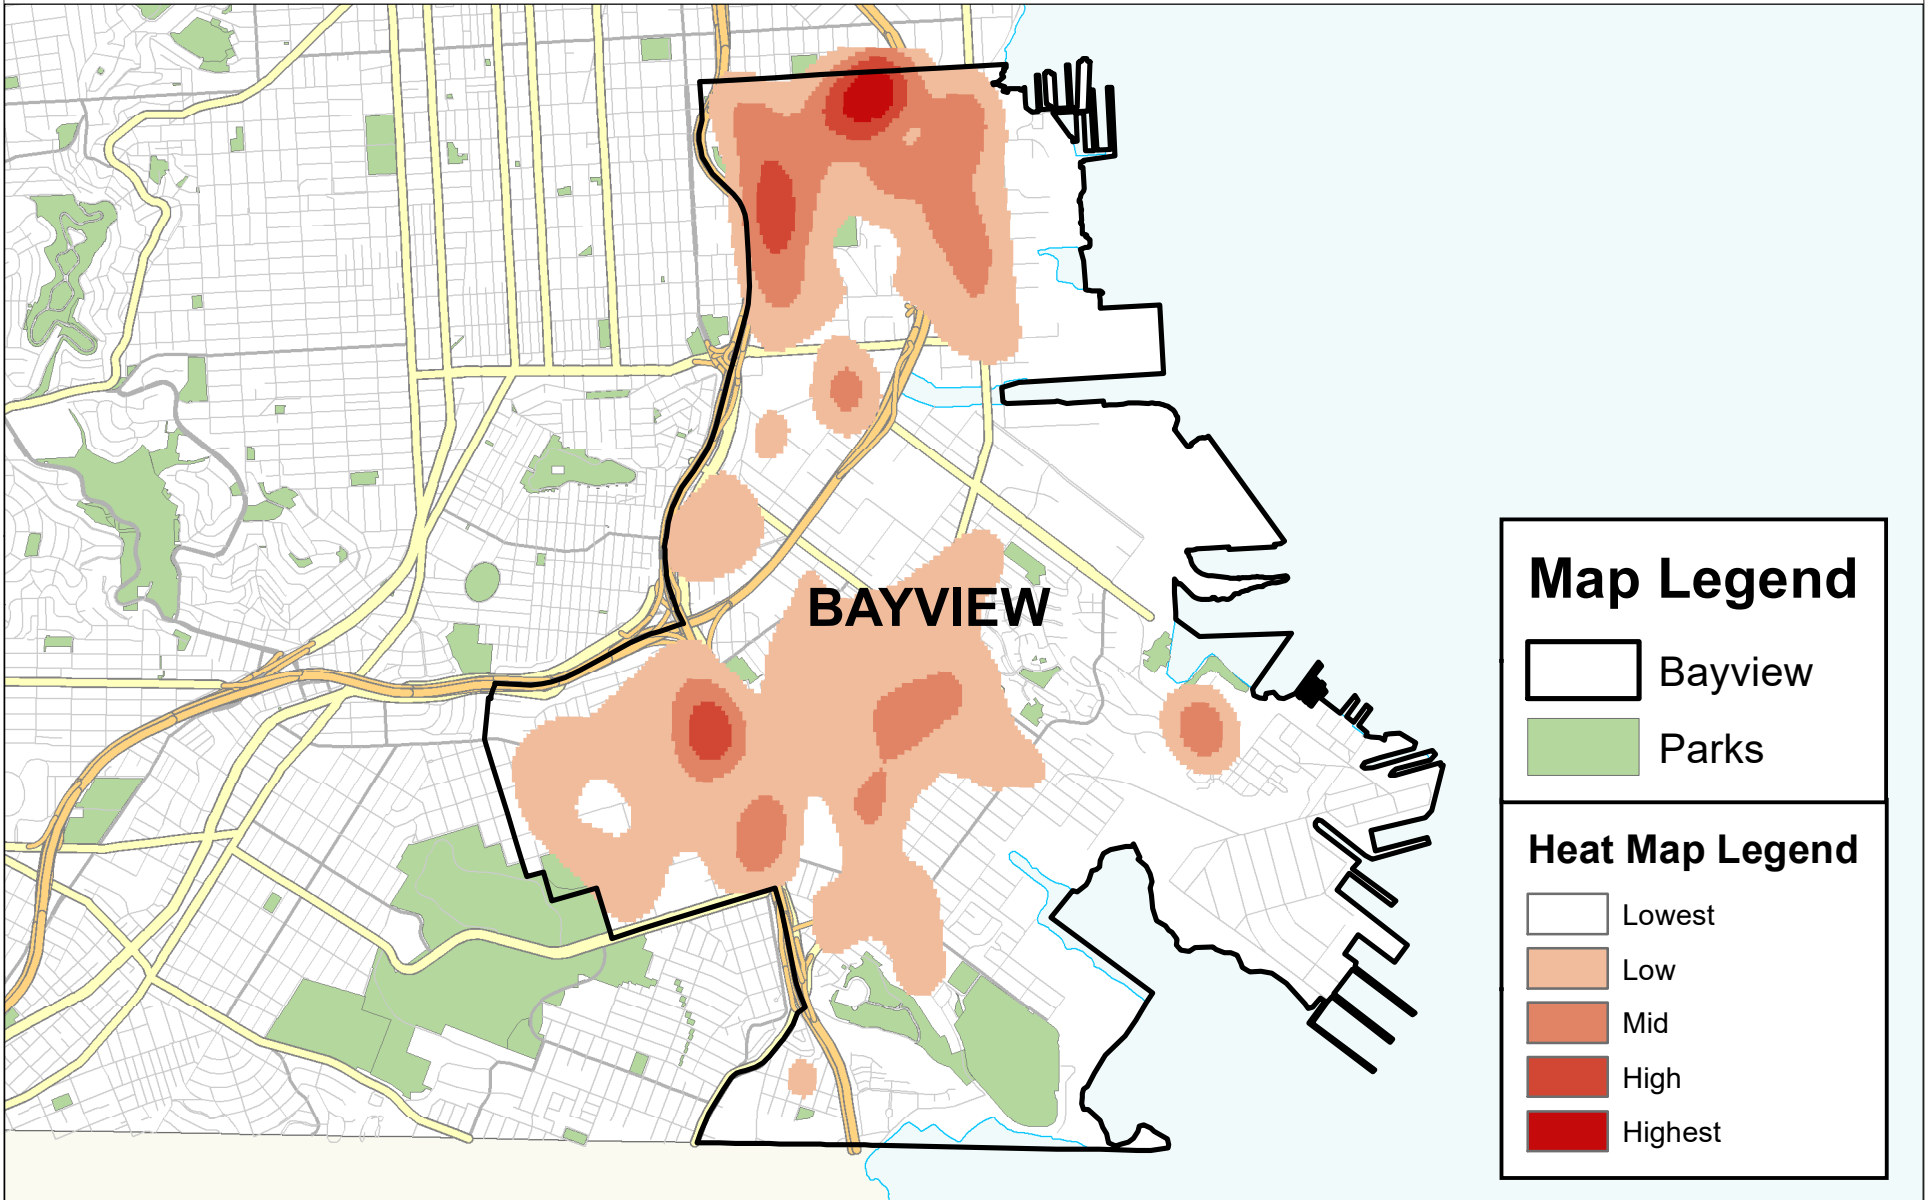

Bayview District Station Auto Burglary Heat Density Map August 23, 2021 to August 23, 2023

Central District Station Auto Burglary Heat Density Map August 23, 2021 to August 23, 2023

Ingleside District Station Auto Burglary Heat Density Map August 23, 2021 to August 23, 2023

Mission District Station Auto Burglary Heat Density Map August 23, 2021 to August 23, 2023

Northern District Station Auto Burglary Heat Density Map August 23, 2021 to August 23, 2023

Park District Station Auto Burglary Heat Density Map August 23, 2021 to August 23, 2023

Richmond District Station Auto Burglary Heat Density Map August 23, 2021 to August 23, 2023

Southern District Station Auto Burglary Heat Density Map August 23, 2021 to August 23, 2023

Taraval District Station Auto Burglary Heat Density Map August 23, 2021 to August 23, 2023

Tenderloin District Station Auto Burglary Heat Density Map August 23, 2021 to August 23, 2023