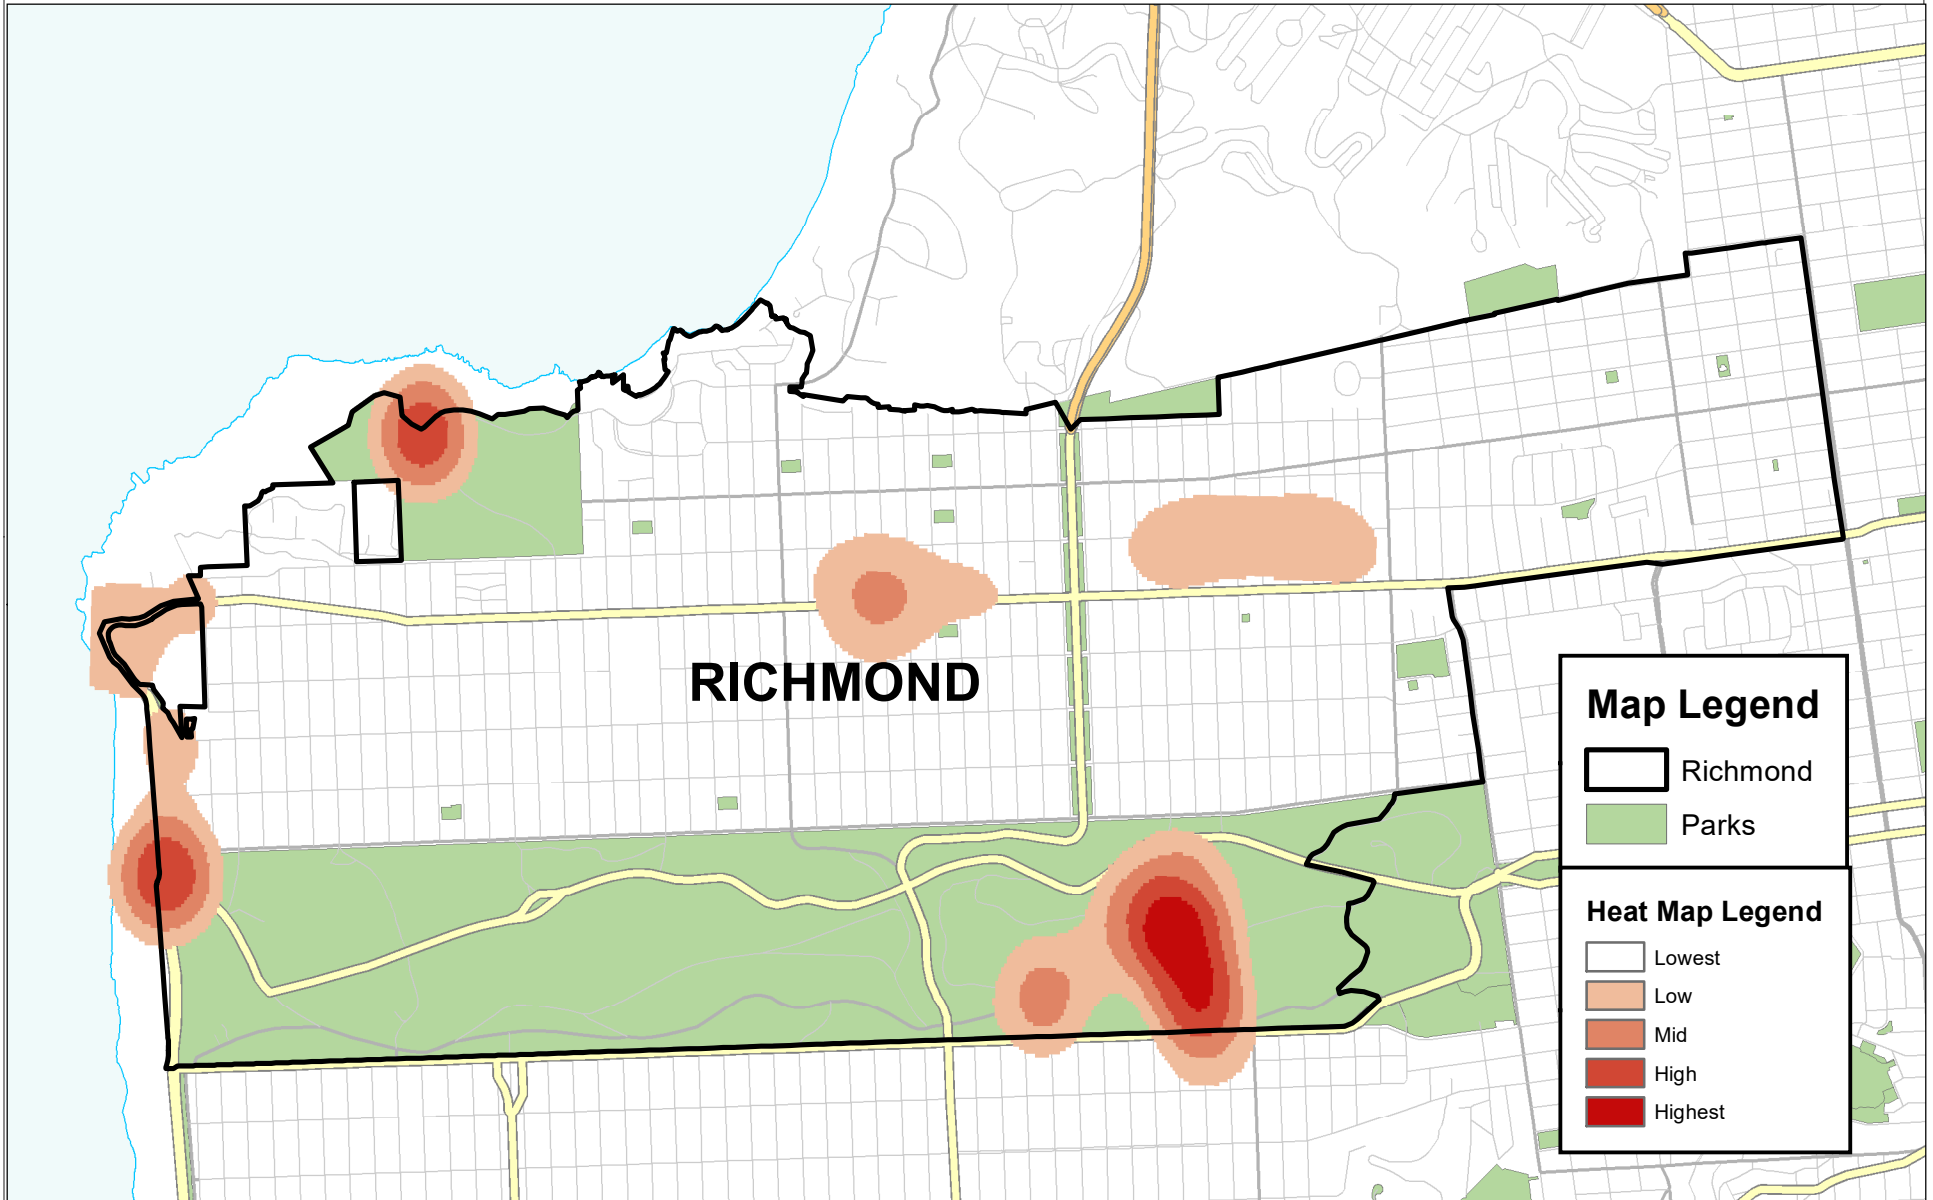

Bayview District Station Auto Burglary Heat Density Map August 23, 2021 to August 23, 2023

Central District Station Auto Burglary Heat Density Map August 23, 2021 to August 23, 2023

Ingleside District Station Auto Burglary Heat Density Map August 23, 2021 to August 23, 2023

Mission District Station Auto Burglary Heat Density Map August 23, 2021 to August 23, 2023

Northern District Station Auto Burglary Heat Density Map August 23, 2021 to August 23, 2023

Park District Station Auto Burglary Heat Density Map August 23, 2021 to August 23, 2023

Richmond District Station Auto Burglary Heat Density Map August 23, 2021 to August 23, 2023

Southern District Station Auto Burglary Heat Density Map August 23, 2021 to August 23, 2023

Taraval District Station Auto Burglary Heat Density Map August 23, 2021 to August 23, 2023

Tenderloin District Station Auto Burglary Heat Density Map August 23, 2021 to August 23, 2023