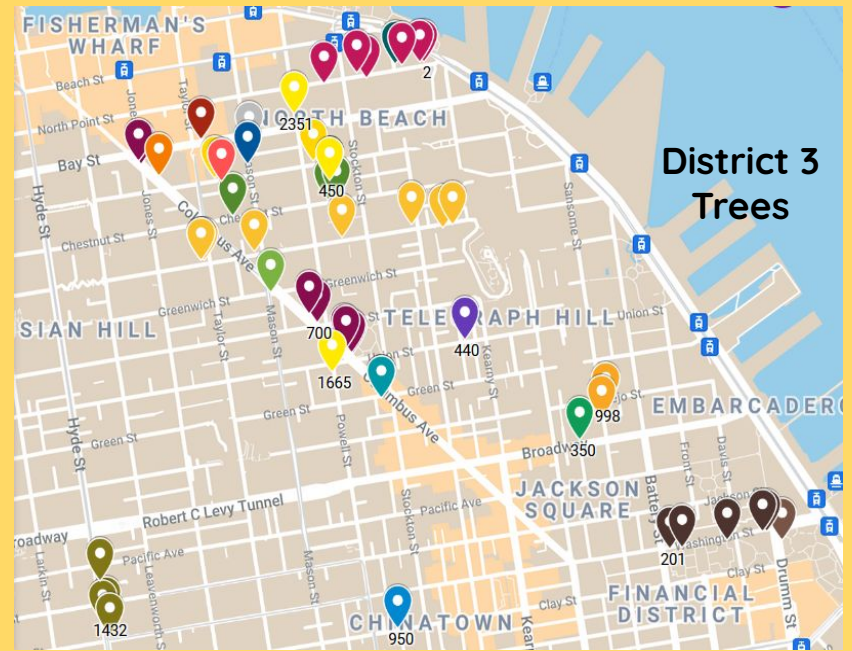

I performed a tree watering audit using the Public Works District 3 tree watering list:

72 trees total,
only 20 watered,
about 28%

Public Works does not do tree watering audits.

[SaveSFTrees.org/water](https://www.SaveSFTrees.org/water)