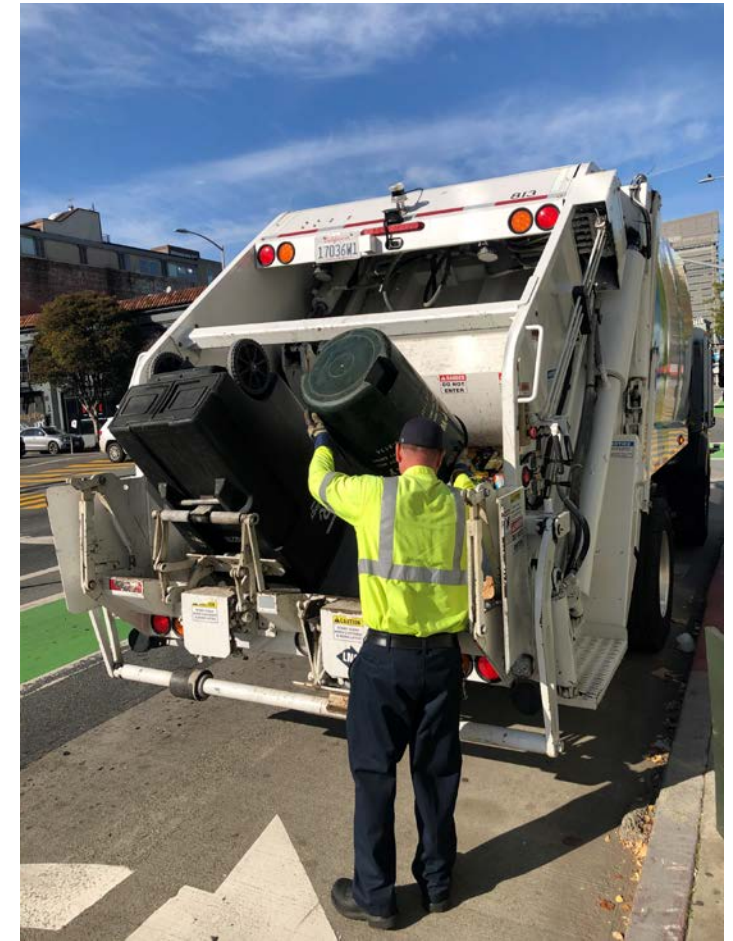

City Can Collection

Recology collects public trashcans citywide