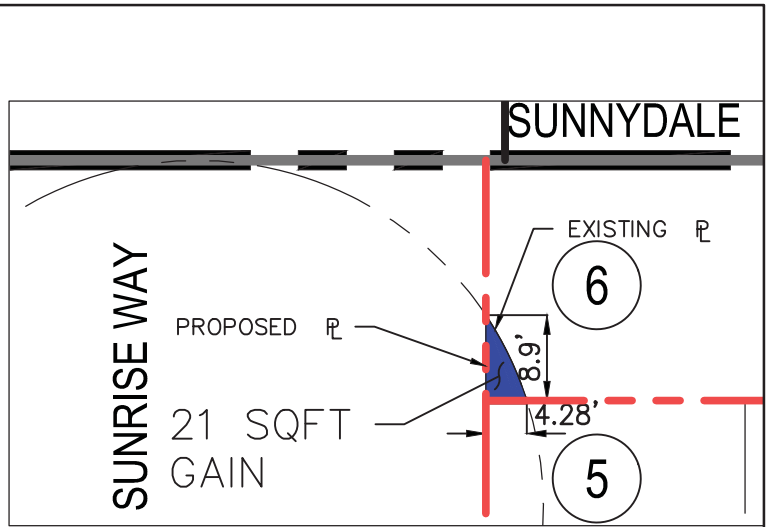

A EXISTING ROAD

B PROPOSED ROAD CONNECTION

SUNNYDALE HOPE
SAN FRANCISCO, CA

kpff
45 Fremont Street, 28th Floor
San Francisco, CA 94105
415.989.1004 | kpff.com

RIGHT OF WAY: LOT 5
EXHIBIT
9/8/2016

A EXISTING ROAD

B PROPOSED ROAD CONNECTION

A EXISTING ROAD

B PROPOSED ROAD CONNECTION

A EXISTING ROAD

B PROPOSED ROAD CONNECTION

SUNNYDALE

A EXISTING ROAD

B PROPOSED ROAD CONNECTION