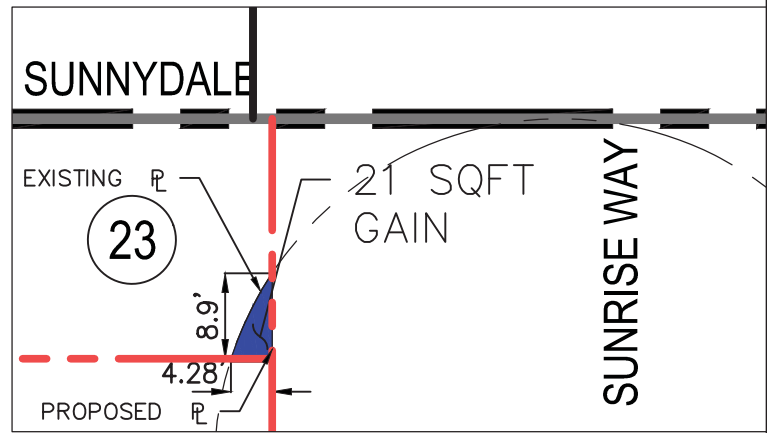

A EXISTING ROAD

B PROPOSED ROAD CONNECTION

SUNNYDALE HOPE
SAN FRANCISCO, CA

kpff
45 Fremont Street, 28th Floor
San Francisco, CA 94105
415.989.1004 | kpff.com

RIGHT OF WAY: LOT 5
EXHIBIT
9/8/2016

A EXISTING ROAD

B PROPOSED ROAD CONNECTION

A EXISTING ROAD

B PROPOSED ROAD CONNECTION

A EXISTING ROAD

B PROPOSED ROAD CONNECTION

SUNNYDALE

A EXISTING ROAD

B PROPOSED ROAD CONNECTION