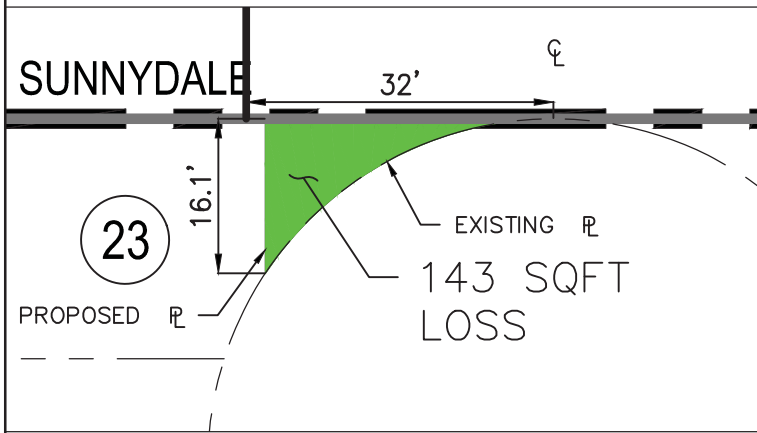

A EXISTING ROAD

B PROPOSED ROAD CONNECTION

SUNNYDALE HOPE
SAN FRANCISCO, CA

kpff
45 Fremont Street, 28th Floor
San Francisco, CA 94105
415.989.1004 | kpff.com

RIGHT OF WAY: LOT 5
EXHIBIT
9/8/2016

A EXISTING ROAD

B PROPOSED ROAD CONNECTION

A EXISTING ROAD

B PROPOSED ROAD CONNECTION

A EXISTING ROAD

B PROPOSED ROAD CONNECTION

SUNNYDALE

A EXISTING ROAD

B PROPOSED ROAD CONNECTION