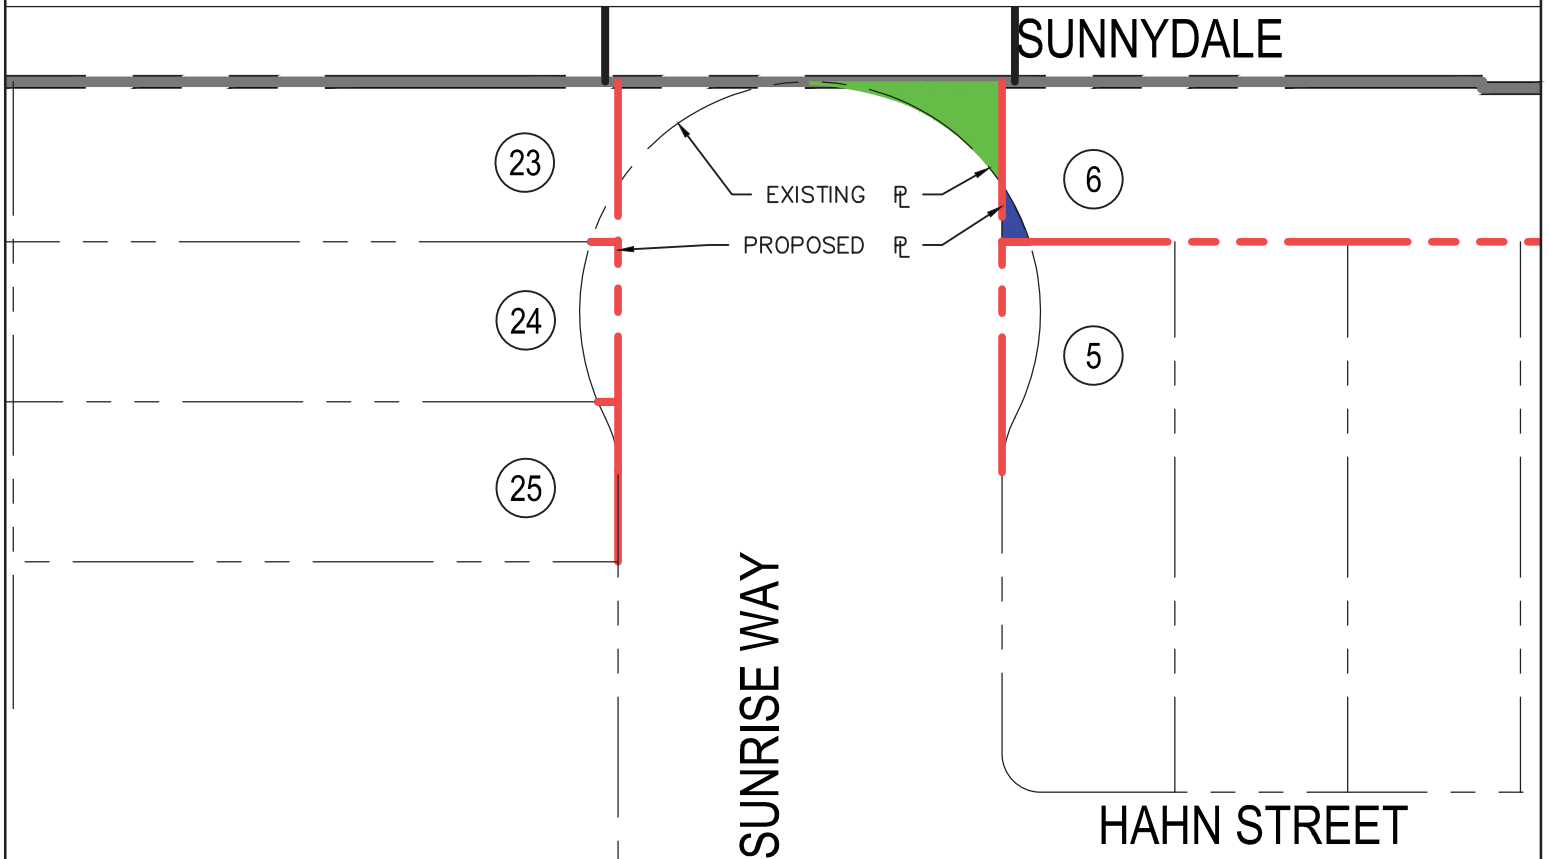

A EXISTING ROAD

B PROPOSED ROAD CONNECTION

SUNNYDALE HOPE
SAN FRANCISCO, CA

kpff
45 Fremont Street, 28th Floor
San Francisco, CA 94105
415.989.1004 | kpff.com

RIGHT OF WAY: LOT 5
EXHIBIT
9/8/2016

A EXISTING ROAD

B PROPOSED ROAD CONNECTION

A EXISTING ROAD

B PROPOSED ROAD CONNECTION

A EXISTING ROAD

B PROPOSED ROAD CONNECTION

SUNNYDALE

A EXISTING ROAD

B PROPOSED ROAD CONNECTION