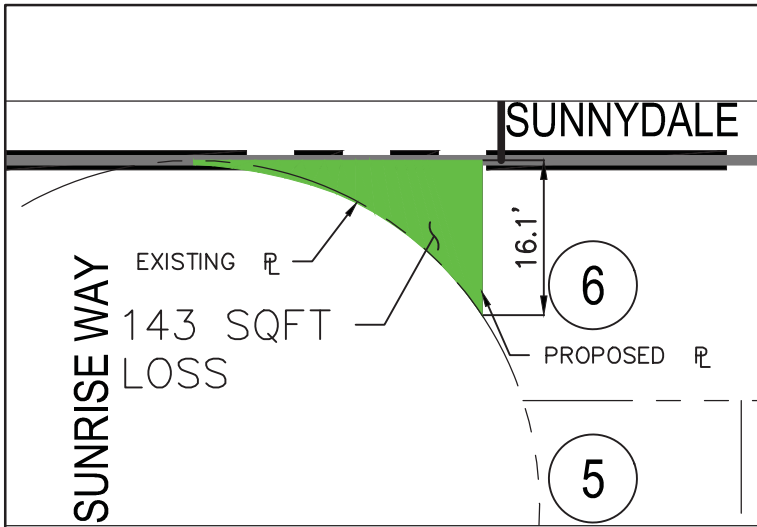

A EXISTING ROAD

B PROPOSED ROAD CONNECTION

SUNNYDALE HOPE
SAN FRANCISCO, CA

kpff
45 Fremont Street, 28th Floor
San Francisco, CA 94105
415.989.1004 | kpff.com

RIGHT OF WAY: LOT 5
EXHIBIT
9/8/2016

A EXISTING ROAD

B PROPOSED ROAD CONNECTION

A EXISTING ROAD

B PROPOSED ROAD CONNECTION

A EXISTING ROAD

B PROPOSED ROAD CONNECTION

SUNNYDALE

A EXISTING ROAD

B PROPOSED ROAD CONNECTION