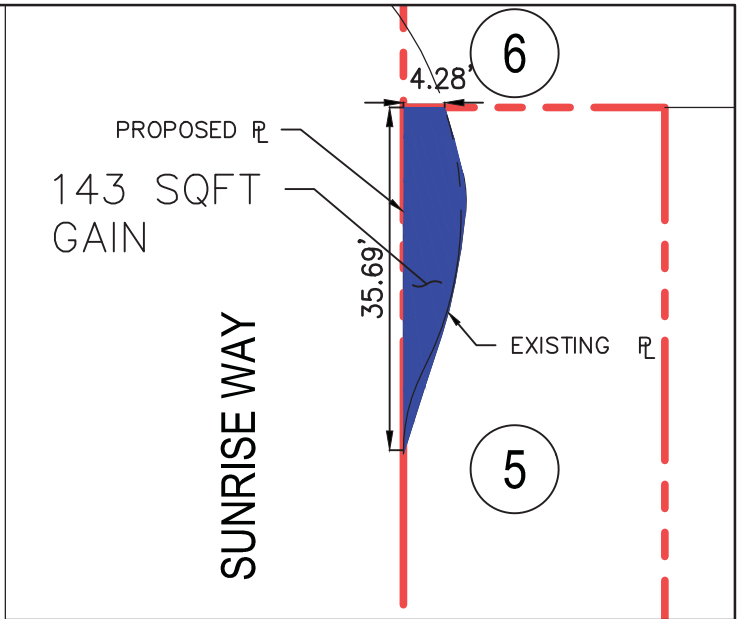

A EXISTING ROAD

B PROPOSED ROAD CONNECTION

SUNNYDALE HOPE
SAN FRANCISCO, CA

kpff
45 Fremont Street, 28th Floor
San Francisco, CA 94105
415.989.1004 | kpff.com

RIGHT OF WAY: LOT 5
EXHIBIT
9/8/2016

A EXISTING ROAD

B PROPOSED ROAD CONNECTION

A EXISTING ROAD

B PROPOSED ROAD CONNECTION

A EXISTING ROAD

B PROPOSED ROAD CONNECTION

SUNNYDALE

A EXISTING ROAD

B PROPOSED ROAD CONNECTION