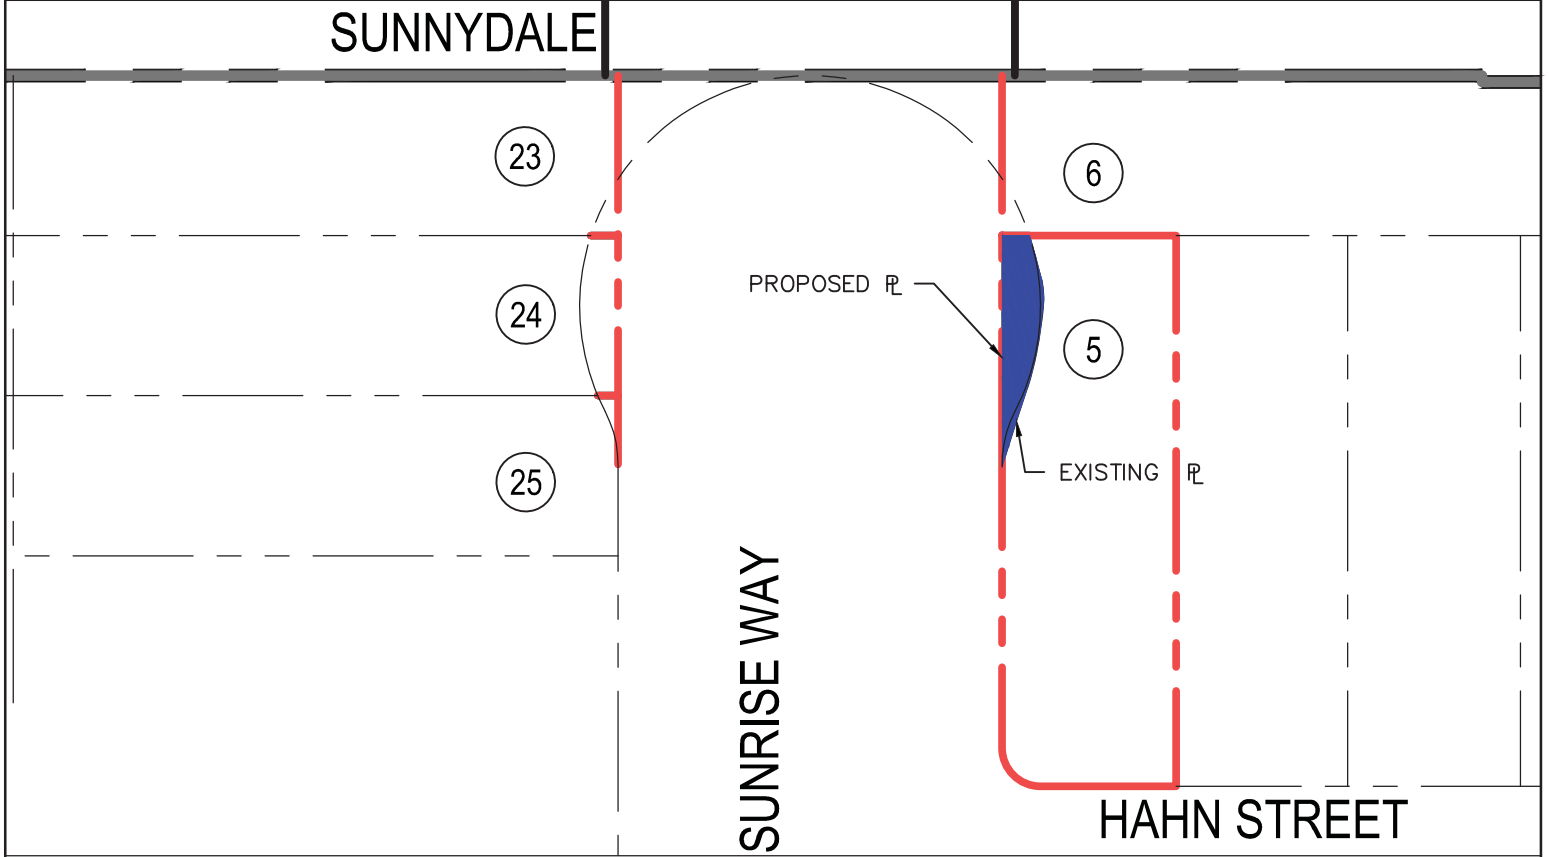

A EXISTING ROAD

B PROPOSED ROAD CONNECTION

SUNNYDALE HOPE
SAN FRANCISCO, CA

kpff
45 Fremont Street, 28th Floor
San Francisco, CA 94105
415.989.1004 | kpff.com

RIGHT OF WAY: LOT 5
EXHIBIT
9/8/2016

A EXISTING ROAD

B PROPOSED ROAD CONNECTION

A EXISTING ROAD

B PROPOSED ROAD CONNECTION

A EXISTING ROAD

B PROPOSED ROAD CONNECTION

SUNNYDALE

A EXISTING ROAD

B PROPOSED ROAD CONNECTION