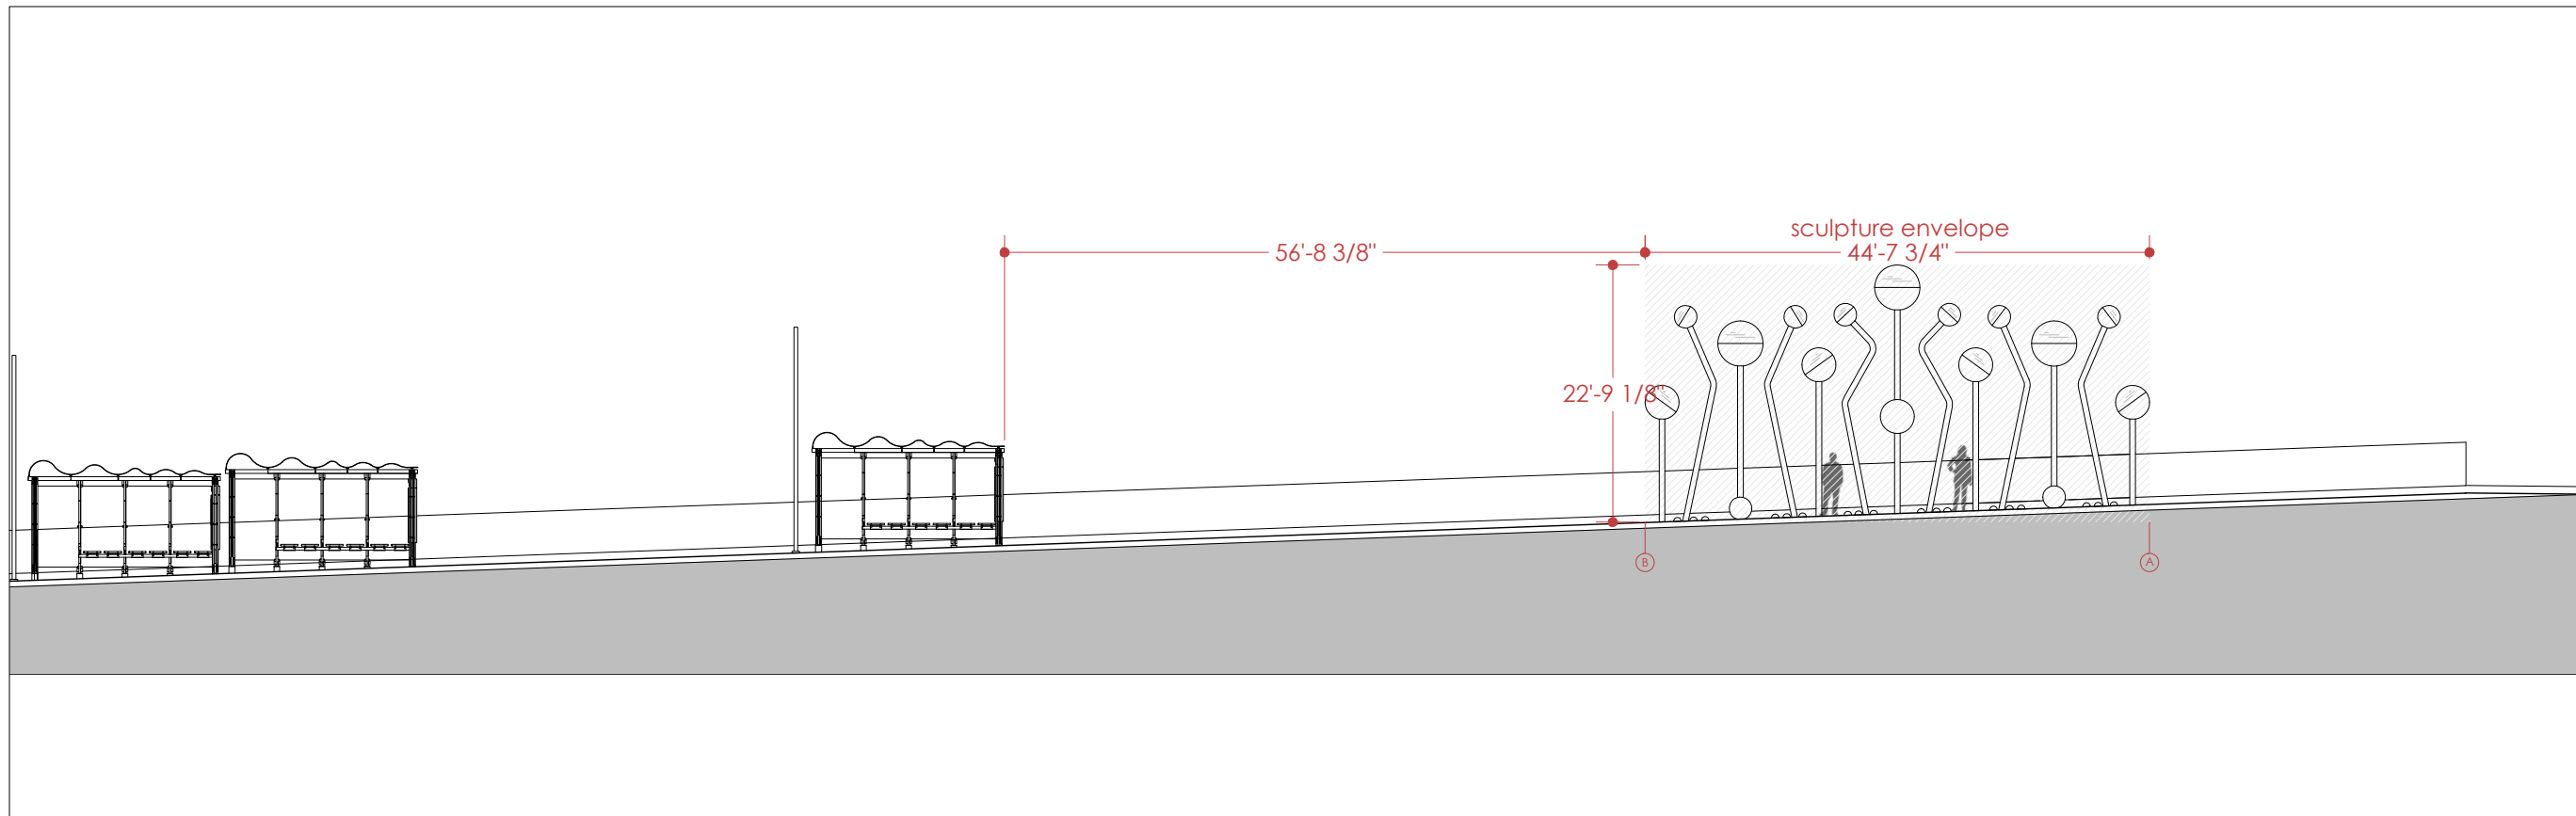

**A2.1**

West Platform: Plan  
 SCALE 1/8" = 1'

East Platform: Plan  
 SCALE 1/8" = 1'

2 West Platform: Front Elevation  
SCALE 1/16" = 1'

2 East Platform: Front Elevation  
SCALE 1/16" = 1'

prepared by:  
**Jorge Pardo Sculpture**  
fina@jorgepardosculpture.com  
500 North Rainbow Blvd.  
Suite 300  
Las Vegas, NV 89107