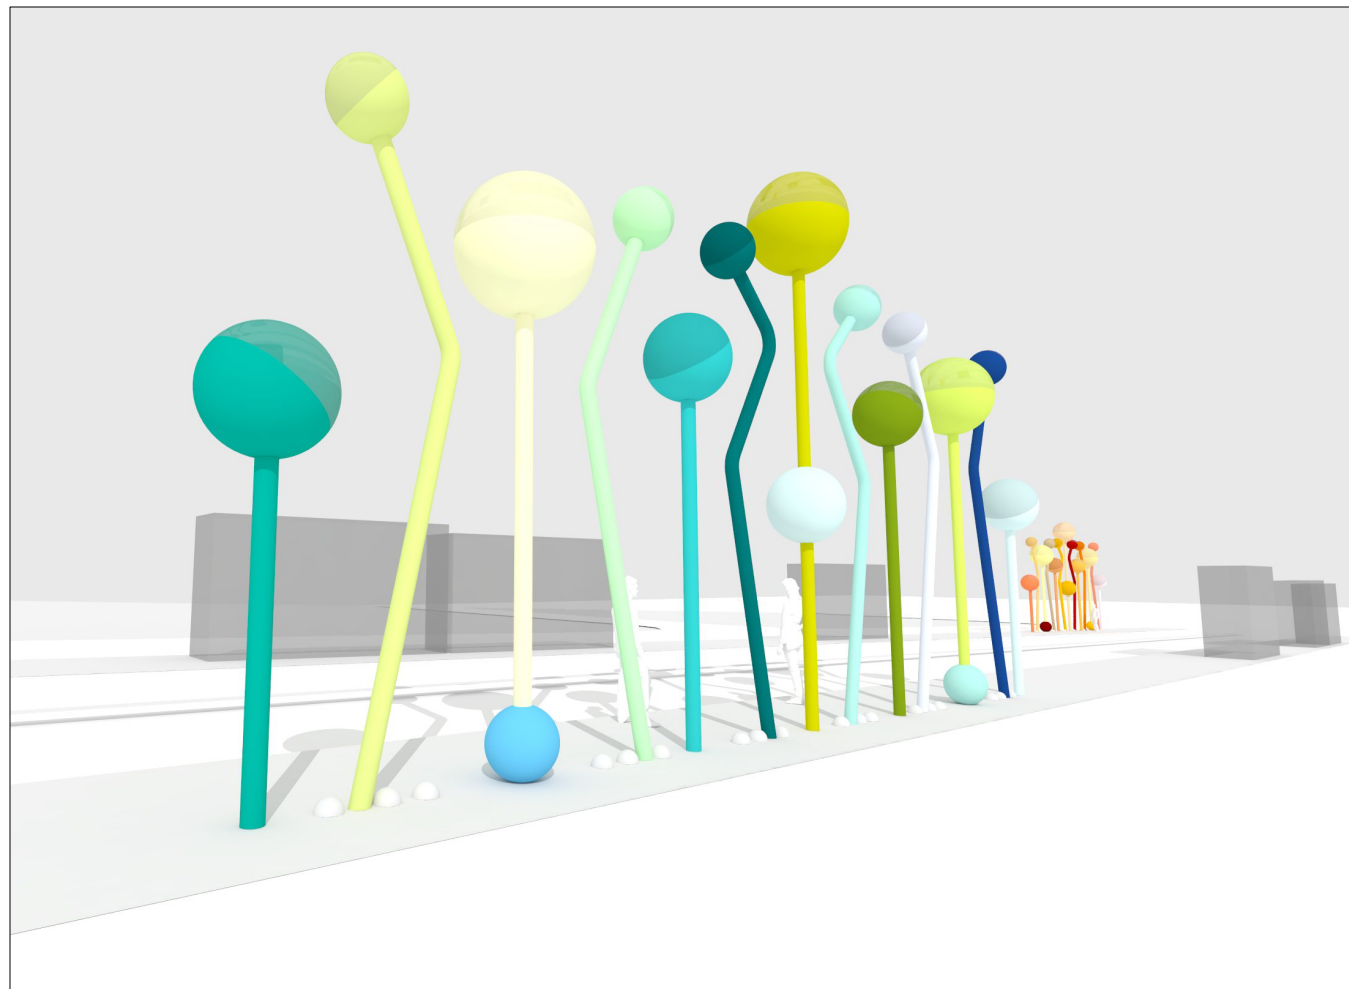

NOT FOR CONSTRUCTION

3D Views

**VN-BRT  
Artworks**

02.14. 2019

8 OF 9 SHEETS

SCALE / NTS

**A6.4**

prepared by:  
**Jorge Pardo**  
**Sculpture**  
fina@jorgepardosculpture.com  
500 North Rainbow Blvd.  
Suite 300  
Las Vegas, NV 89107