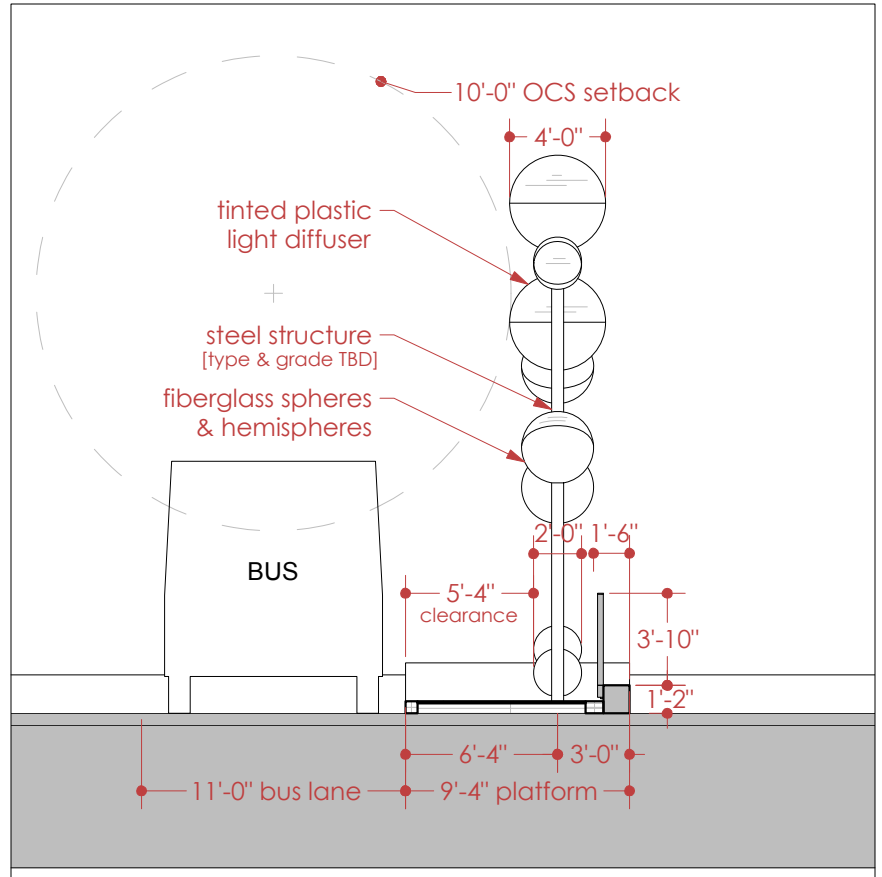

# A3.1

**1** West Platform: Front Elevation  
SCALE 1/8" = 1'

**A-B** West Platform: Side Elevation  
SCALE 1/8" = 1'

**2** East Platform: Front Elevation  
SCALE 1/8" = 1'

**D-C** East Platform: Side Elevation  
SCALE 1/8" = 1'