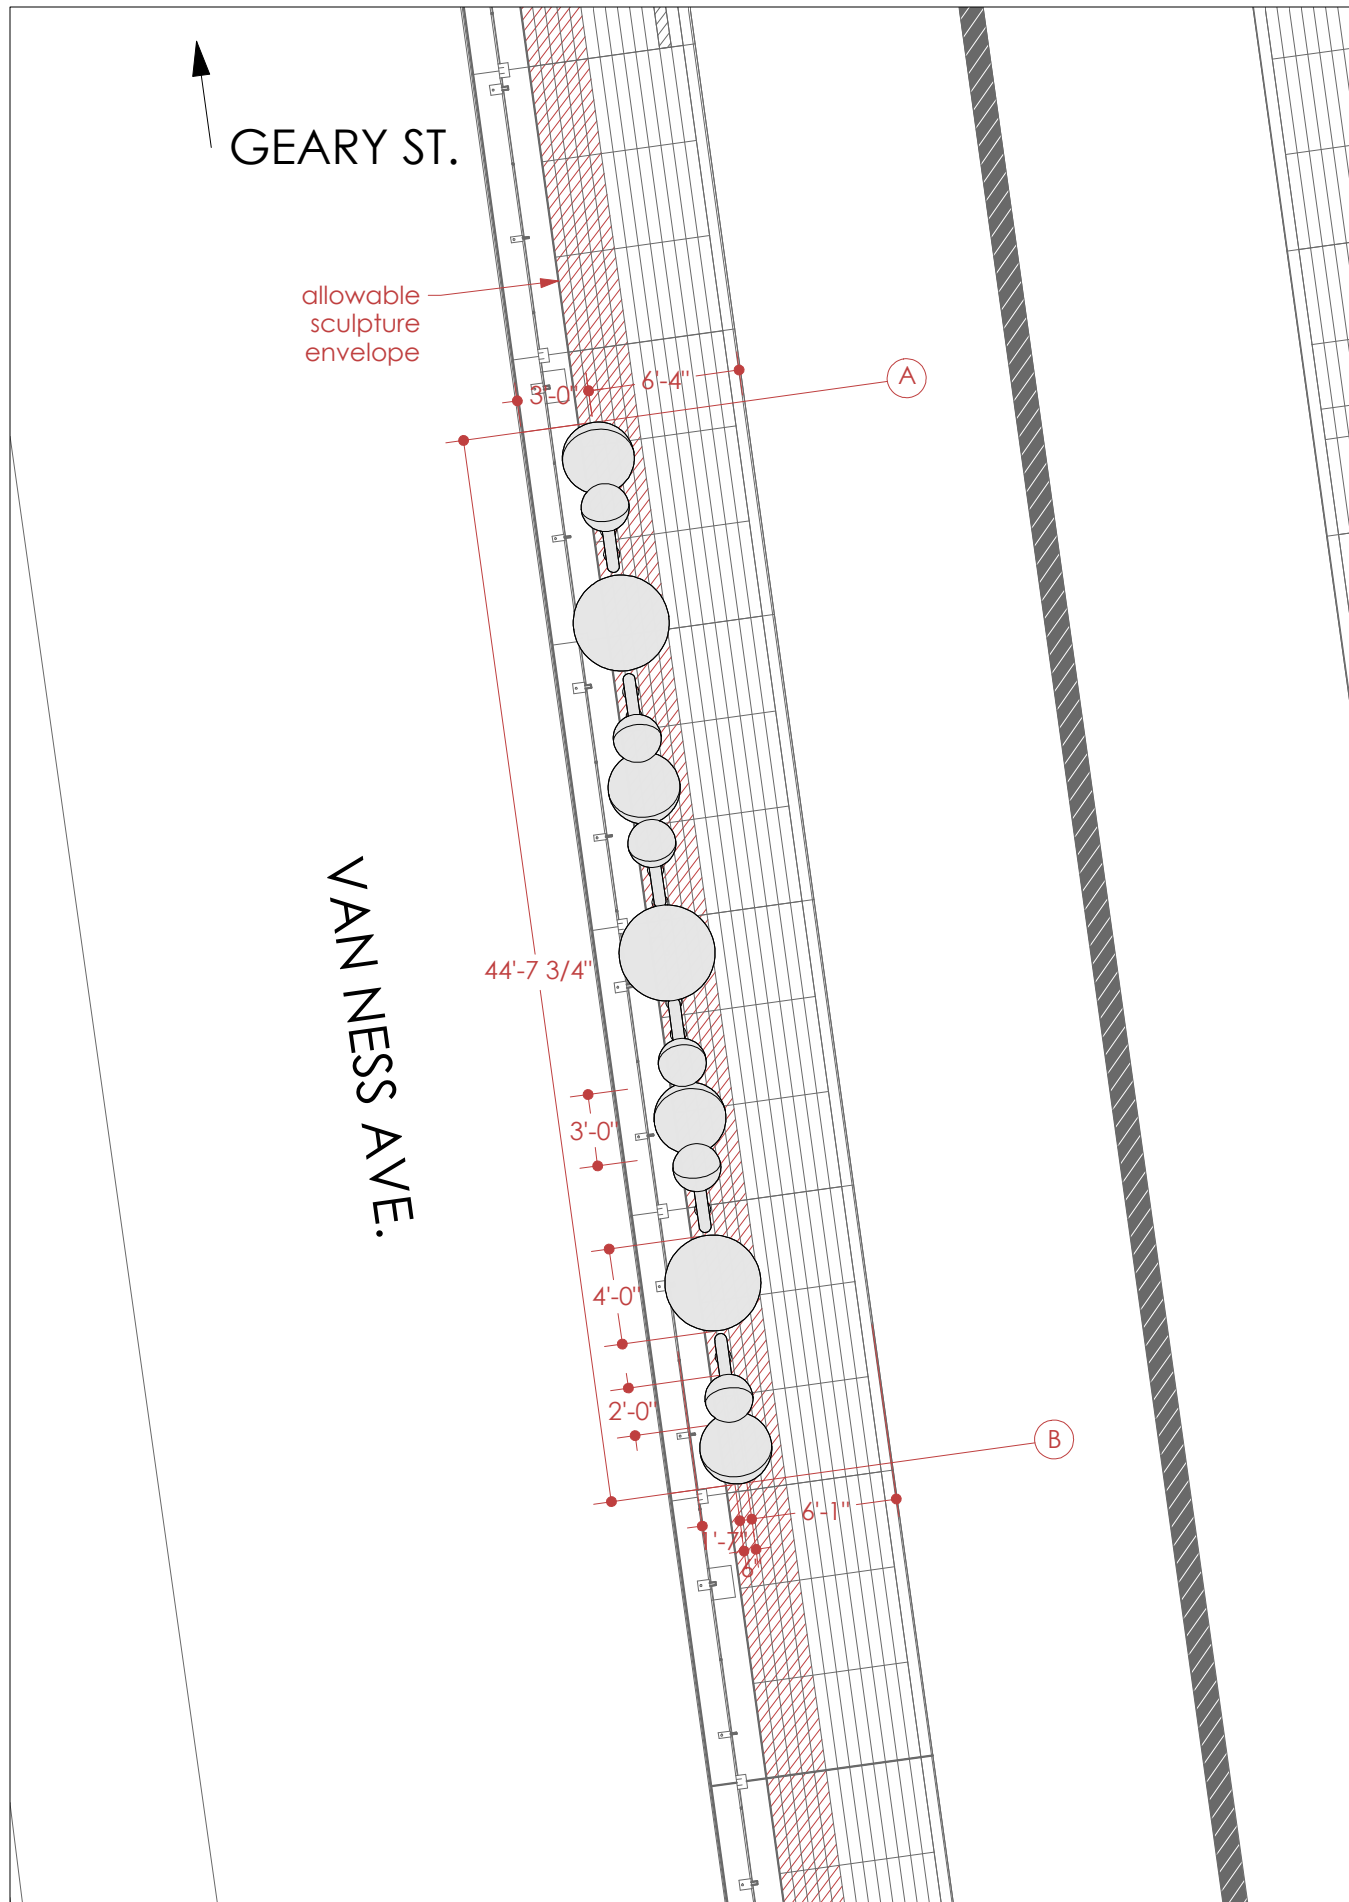

prepared by:
Jorge Pardo Sculpture
fina@jorgepardosculpture.com
500 North Rainbow Blvd.
Suite 300
Las Vegas, NV 89107

SHEET NOTES:

NOT FOR CONSTRUCTION

Plan

VN-BRT Artworks

02.14.2019
2 OF 9 SHEETS
SCALE 1/8" = 1'

A2.1

West Platform: Plan
SCALE 1/8" = 1'