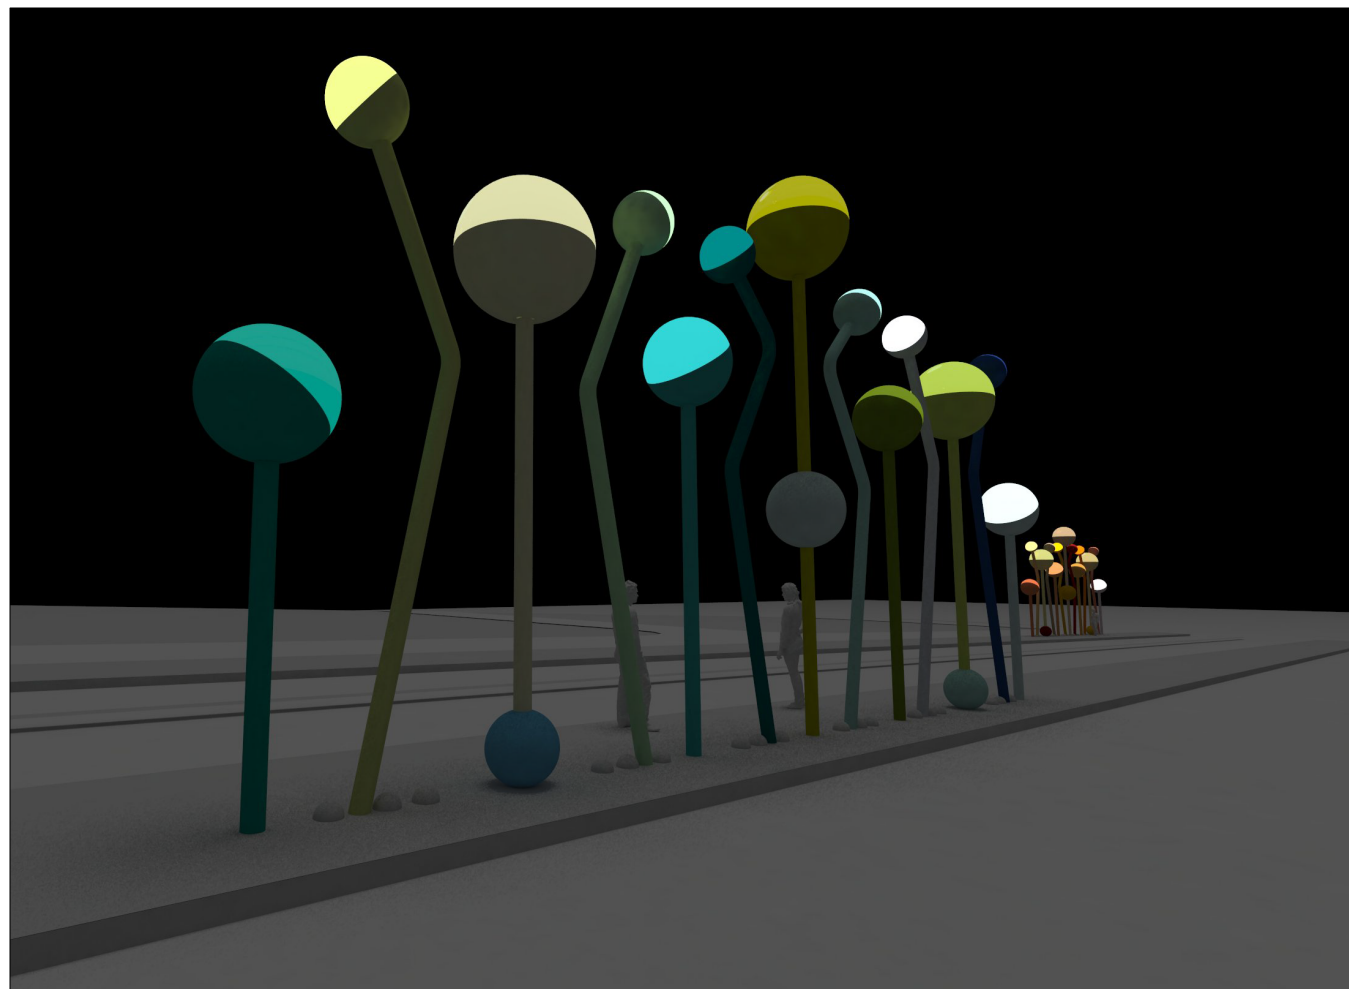

VN-BRT
Artworks

02.14. 2019

9 OF 9 SHEETS

SCALE / NTS

A6.5