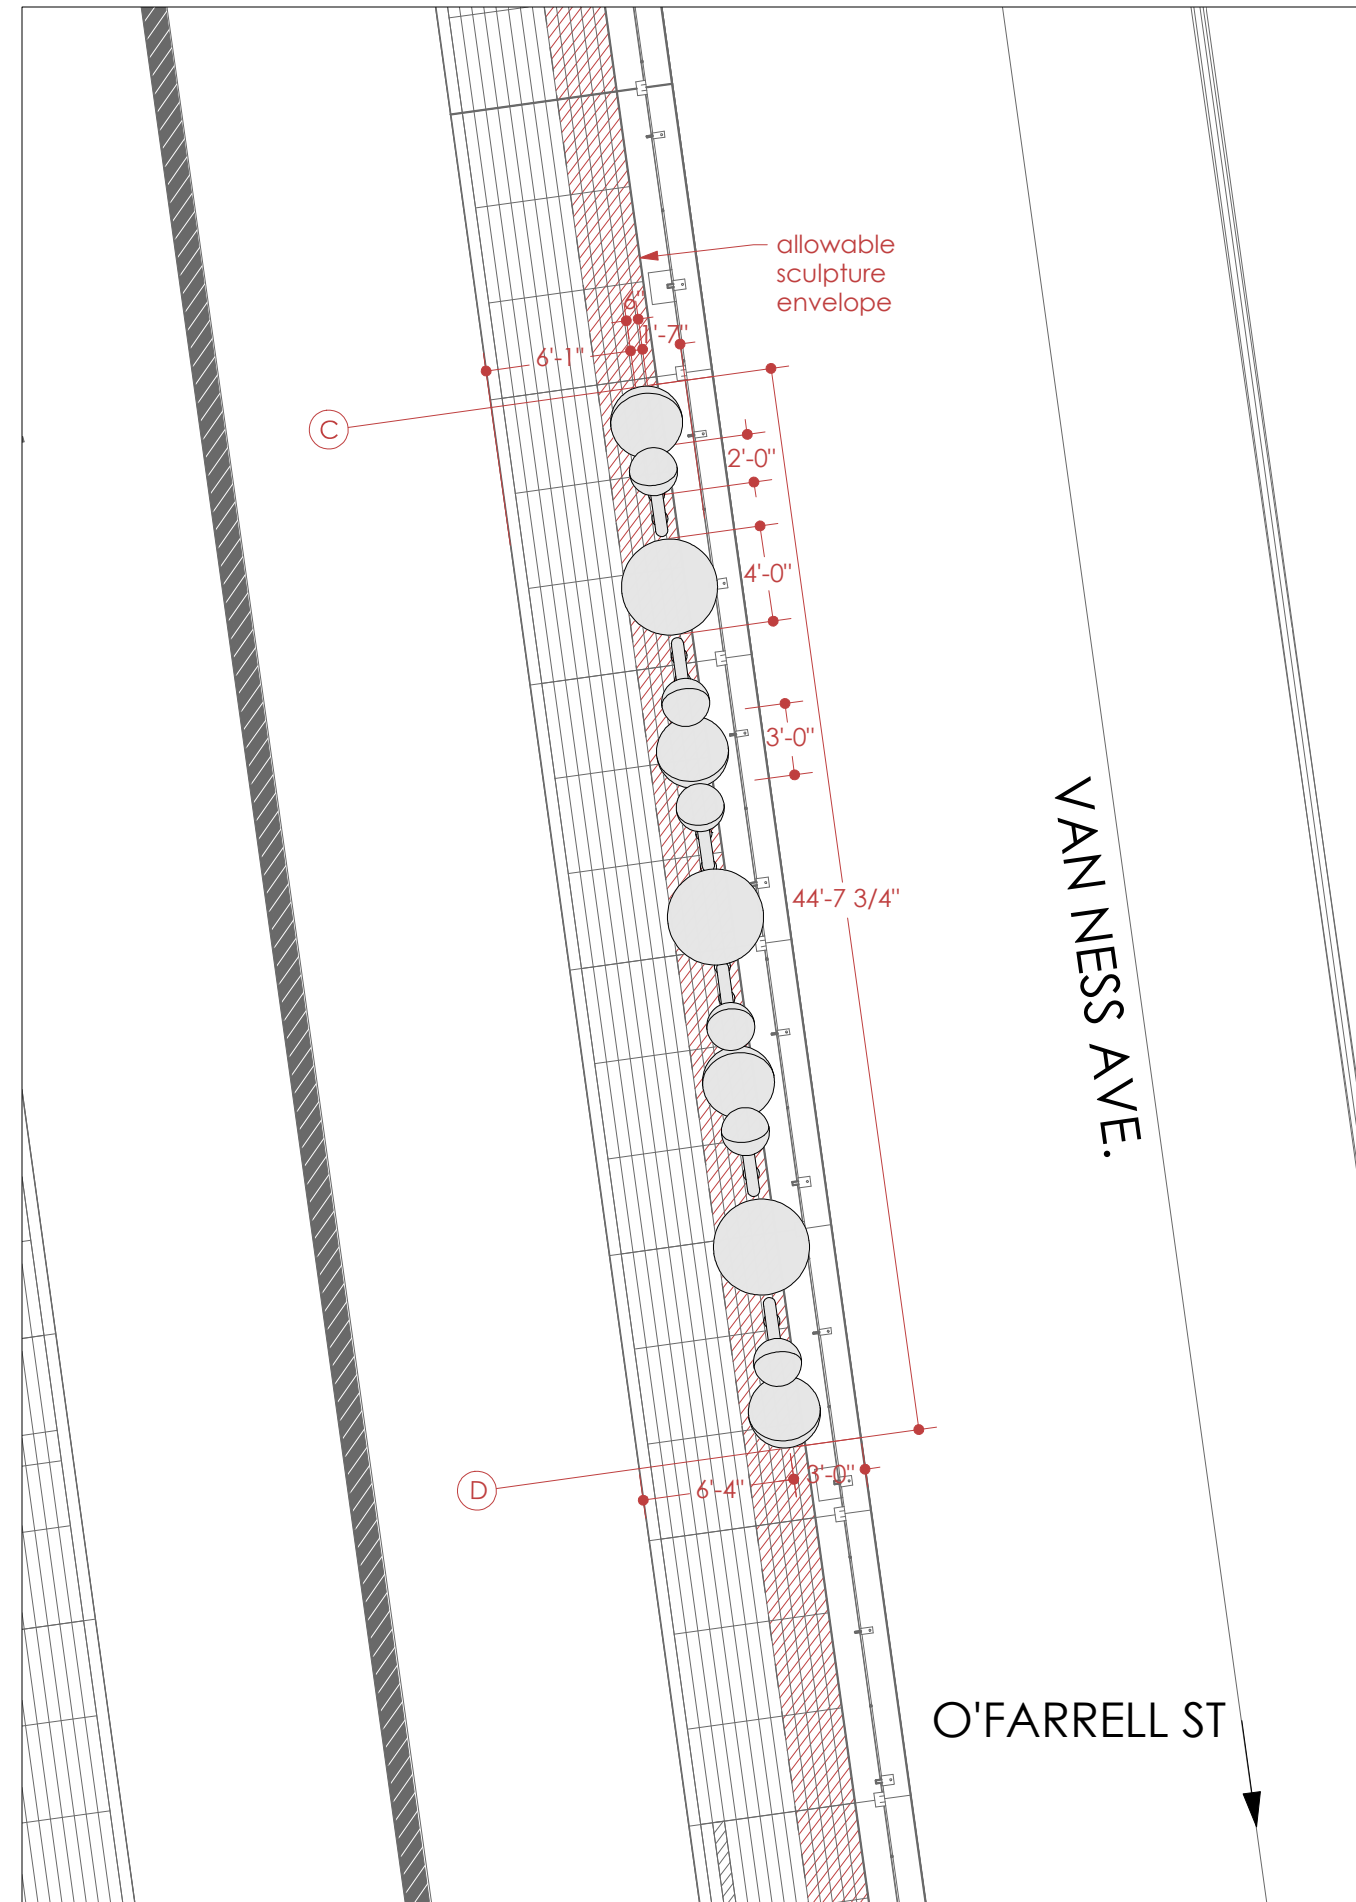

A1.1

prepared by:  
**Jorge Pardo Sculpture**  
 fina@jorgepardosculpture.com  
 500 North Rainbow Blvd.  
 Suite 300  
 Las Vegas, NV 89107

SHEET NOTES:

NOT FOR CONSTRUCTION

Plan

**VN-BRT Artworks**

02.14.2019  
 2 OF 9 SHEETS  
 SCALE 1/8" = 1'

**A2.1**

West Platform: Plan  
 SCALE 1/8" = 1'

East Platform: Plan  
 SCALE 1/8" = 1'

2 West Platform: Front Elevation  
SCALE 1/16" = 1'

2 East Platform: Front Elevation  
SCALE 1/16" = 1'

prepared by:  
**Jorge Pardo Sculpture**  
fina@jorgepardosculpture.com  
500 North Rainbow Blvd.  
Suite 300  
Las Vegas, NV 89107

### VN-BRT Artworks

02.14. 2019  
3 OF 9 SHEETS  
SCALE 1/16" = 1'

# A3.1

**1** West Platform: Front Elevation  
SCALE 1/8" = 1'

**A-B** West Platform: Side Elevation  
SCALE 1/8" = 1'

**2** East Platform: Front Elevation  
SCALE 1/8" = 1'

**D-C** East Platform: Side Elevation  
SCALE 1/8" = 1'