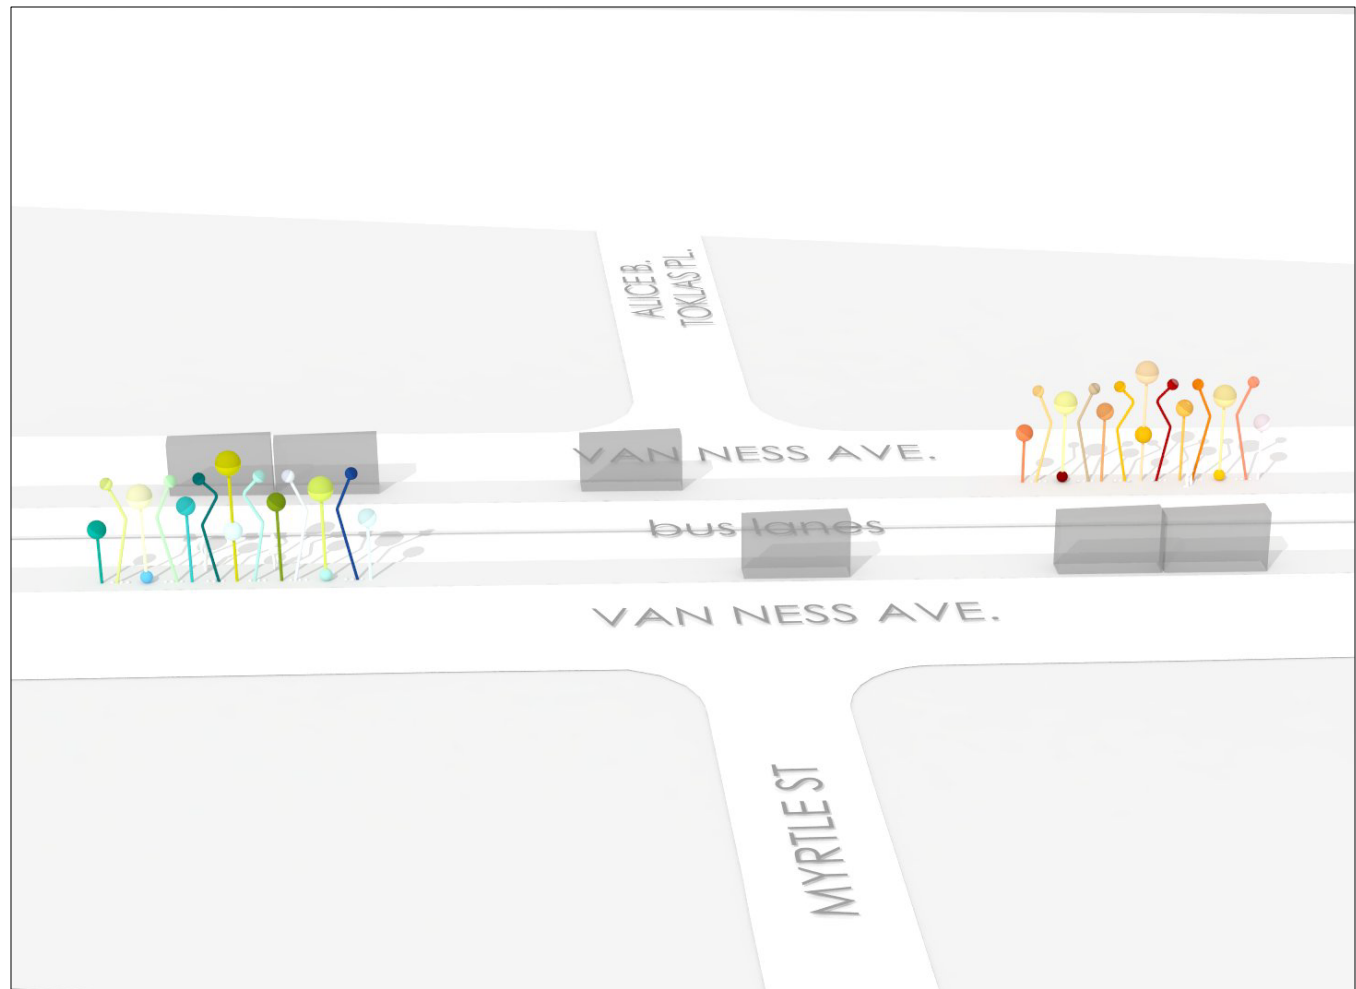

# A6.1

West Platform: Cool Color Palette

East Platform: Warm Color Palette

prepared by:  
**Jorge Pardo Sculpture**

fina@jorgepardosculpture.com  
 500 North Rainbow Blvd.  
 Suite 300  
 Las Vegas, NV 89107