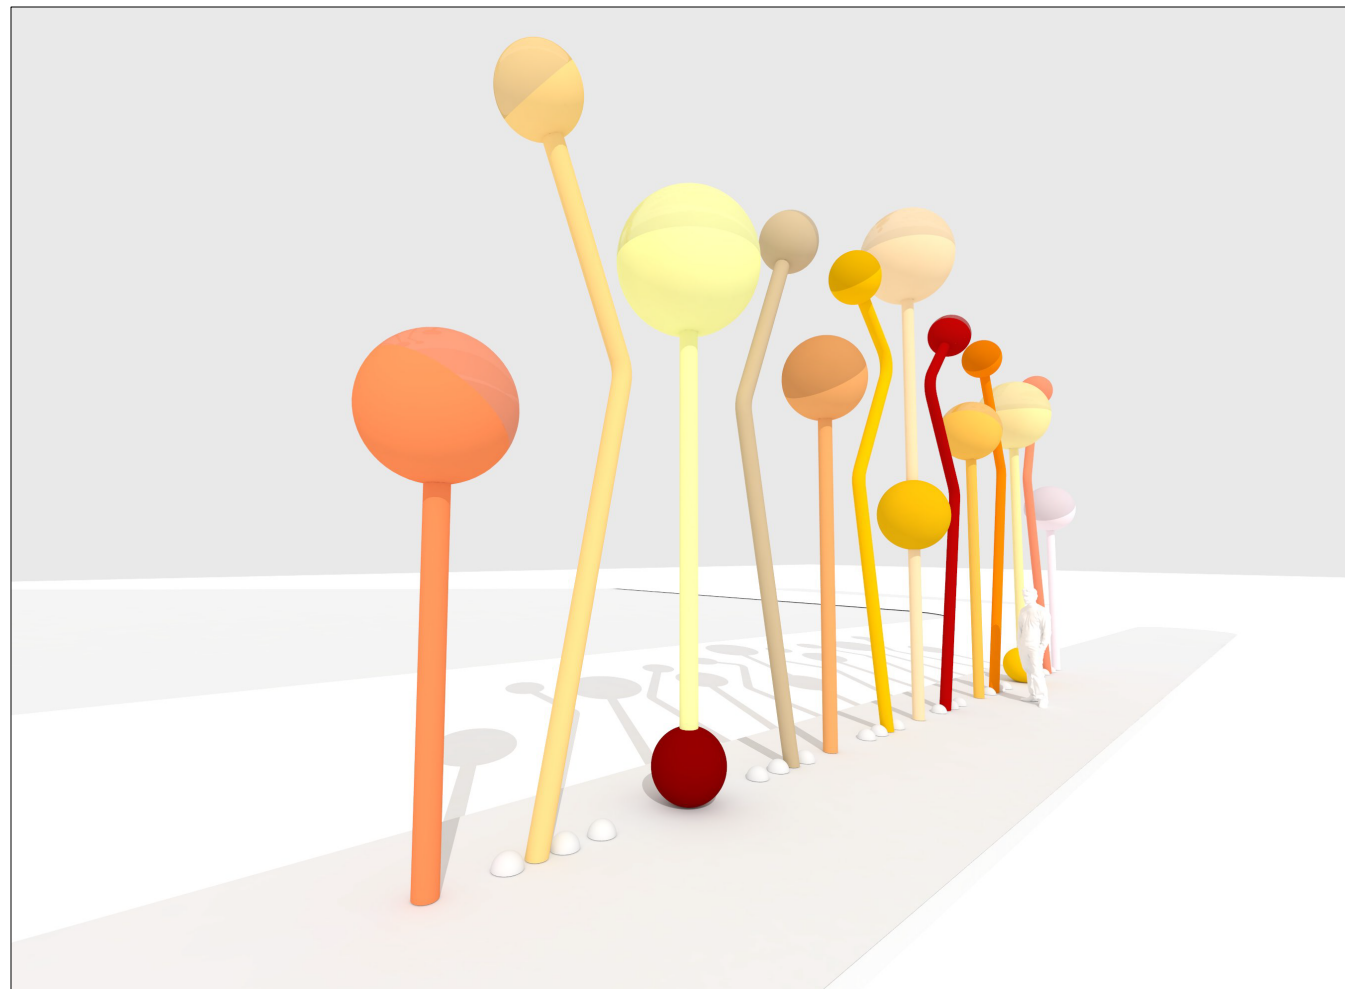

NOT FOR CONSTRUCTION

3D Views

**VN-BRT  
Artworks**

02.14. 2019

8 OF 9 SHEETS

SCALE / NTS

**A6.4**

prepared by:  
**Jorge Pardo**  
**Sculpture**  
fina@jorgepardosculpture.com  
500 North Rainbow Blvd.  
Suite 300  
Las Vegas, NV 89107