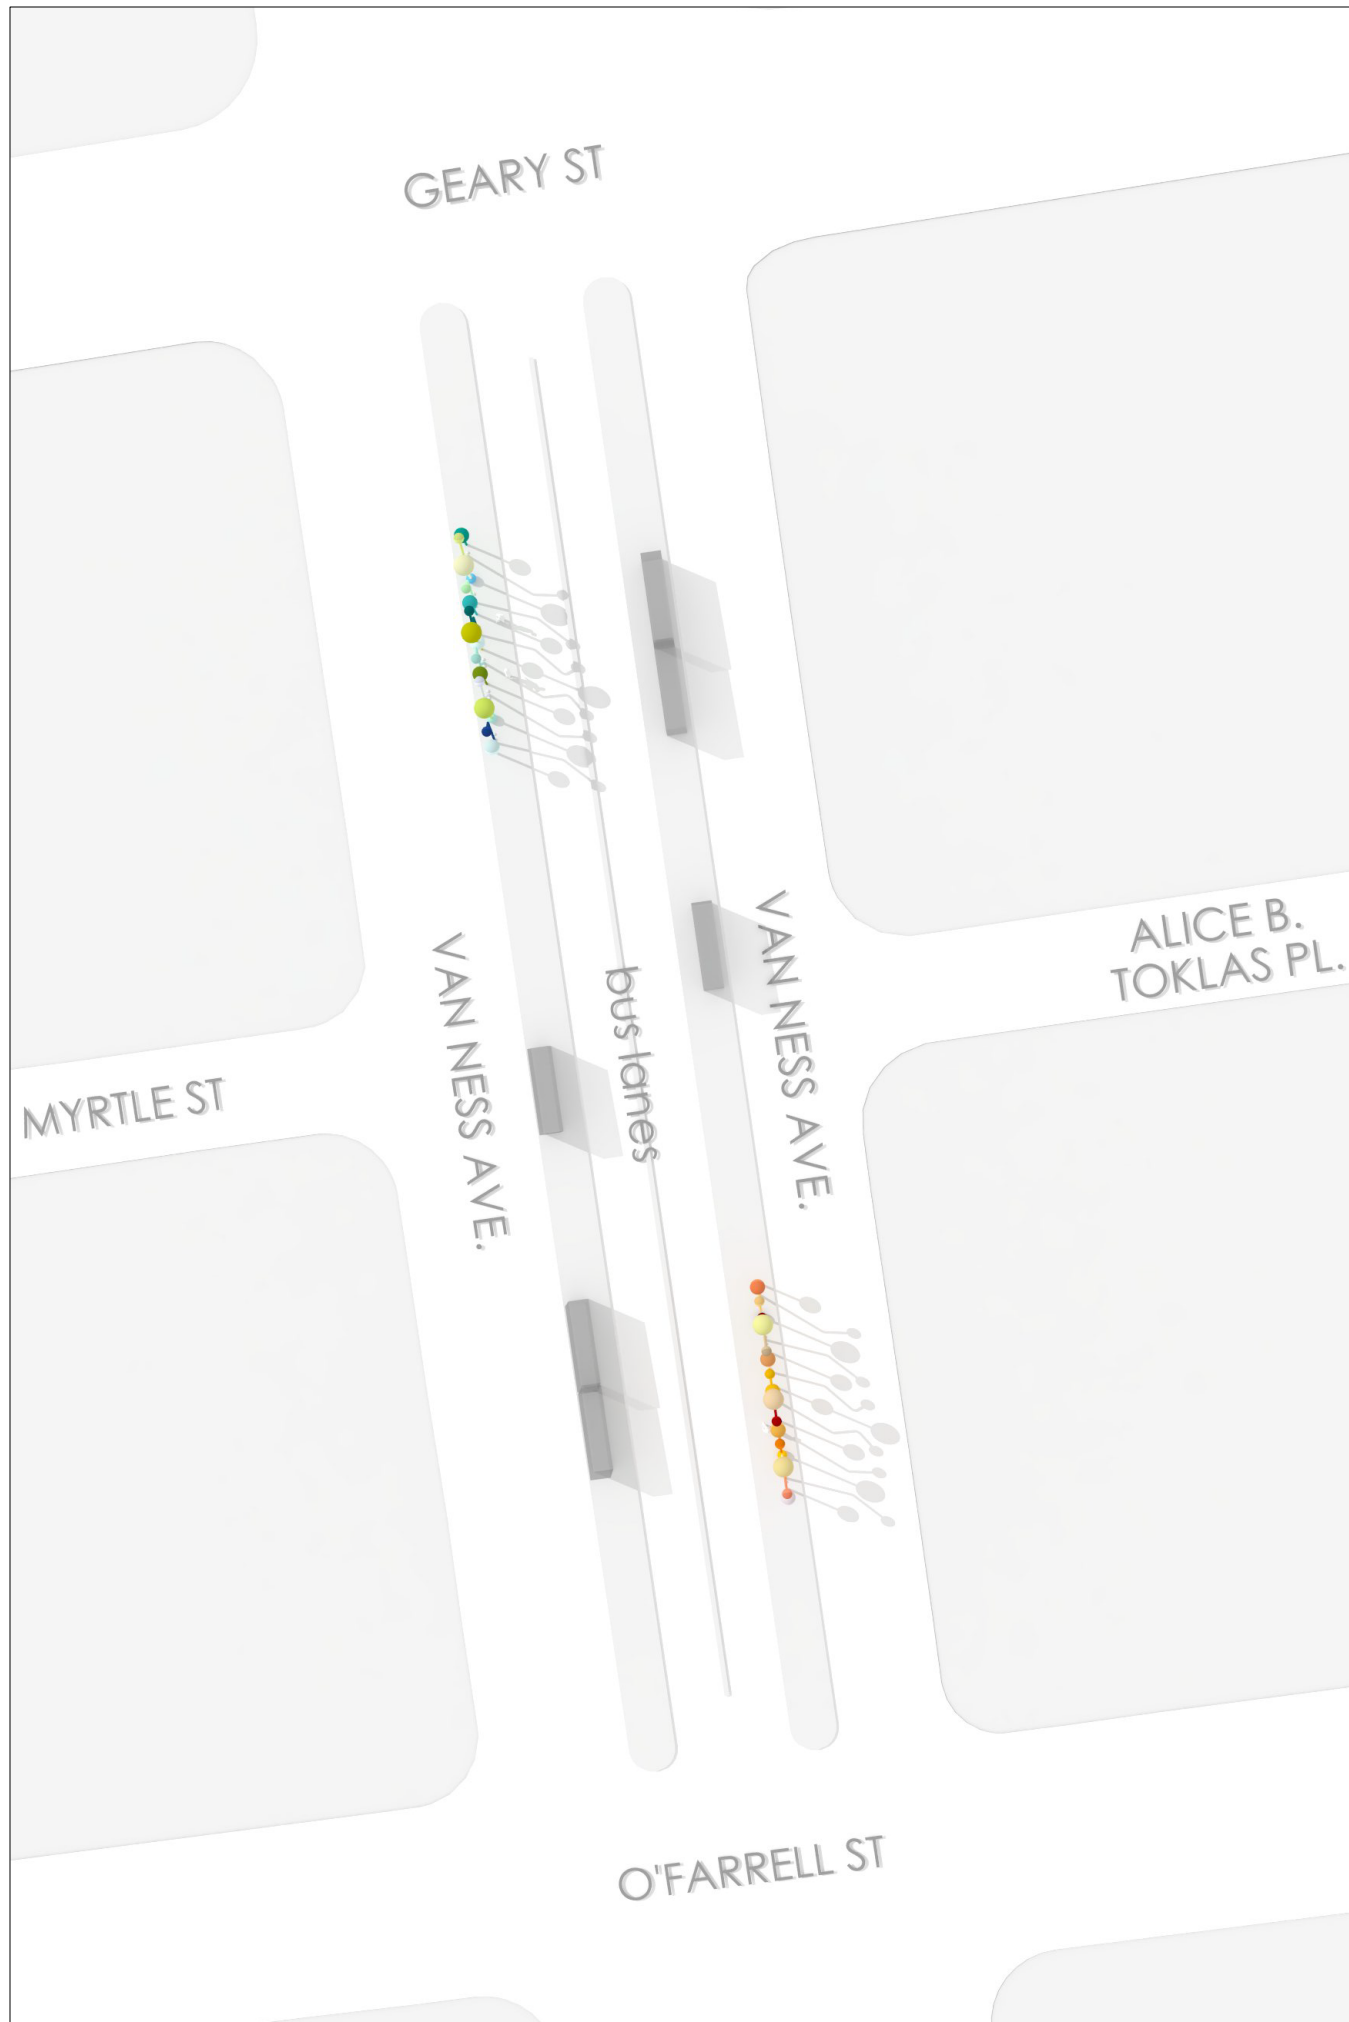

# A6.1

West Platform: Cool Color Palette

East Platform: Warm Color Palette

prepared by:  
**Jorge Pardo Sculpture**

fina@jorgepardosculpture.com  
 500 North Rainbow Blvd.  
 Suite 300  
 Las Vegas, NV 89107