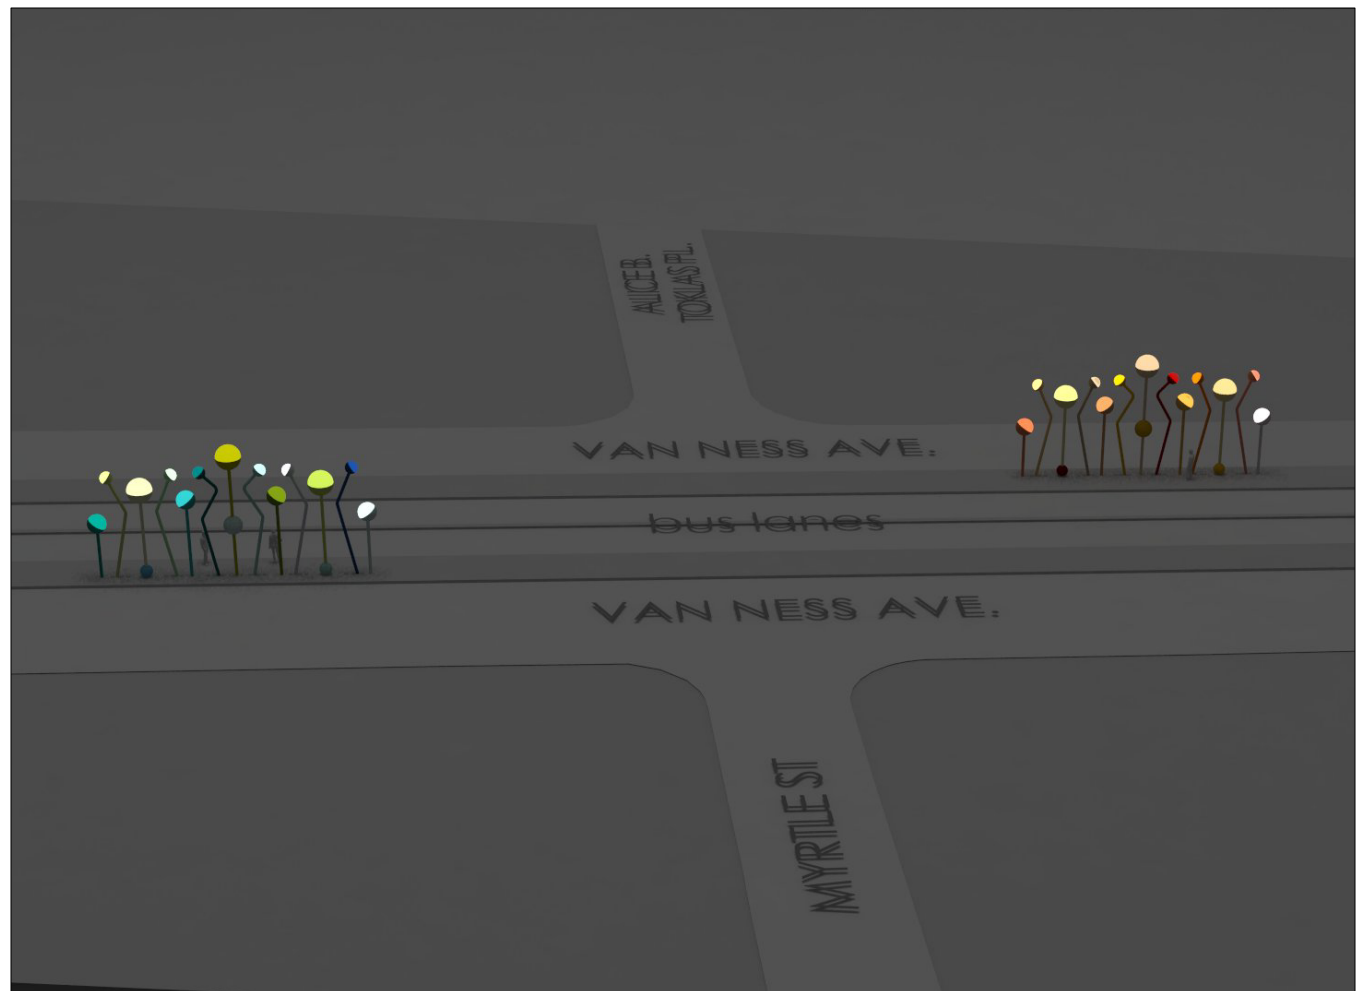

# A6.1

West Platform: Cool Color Palette

East Platform: Warm Color Palette

prepared by:  
**Jorge Pardo Sculpture**

fina@jorgepardosculpture.com  
 500 North Rainbow Blvd.  
 Suite 300  
 Las Vegas, NV 89107