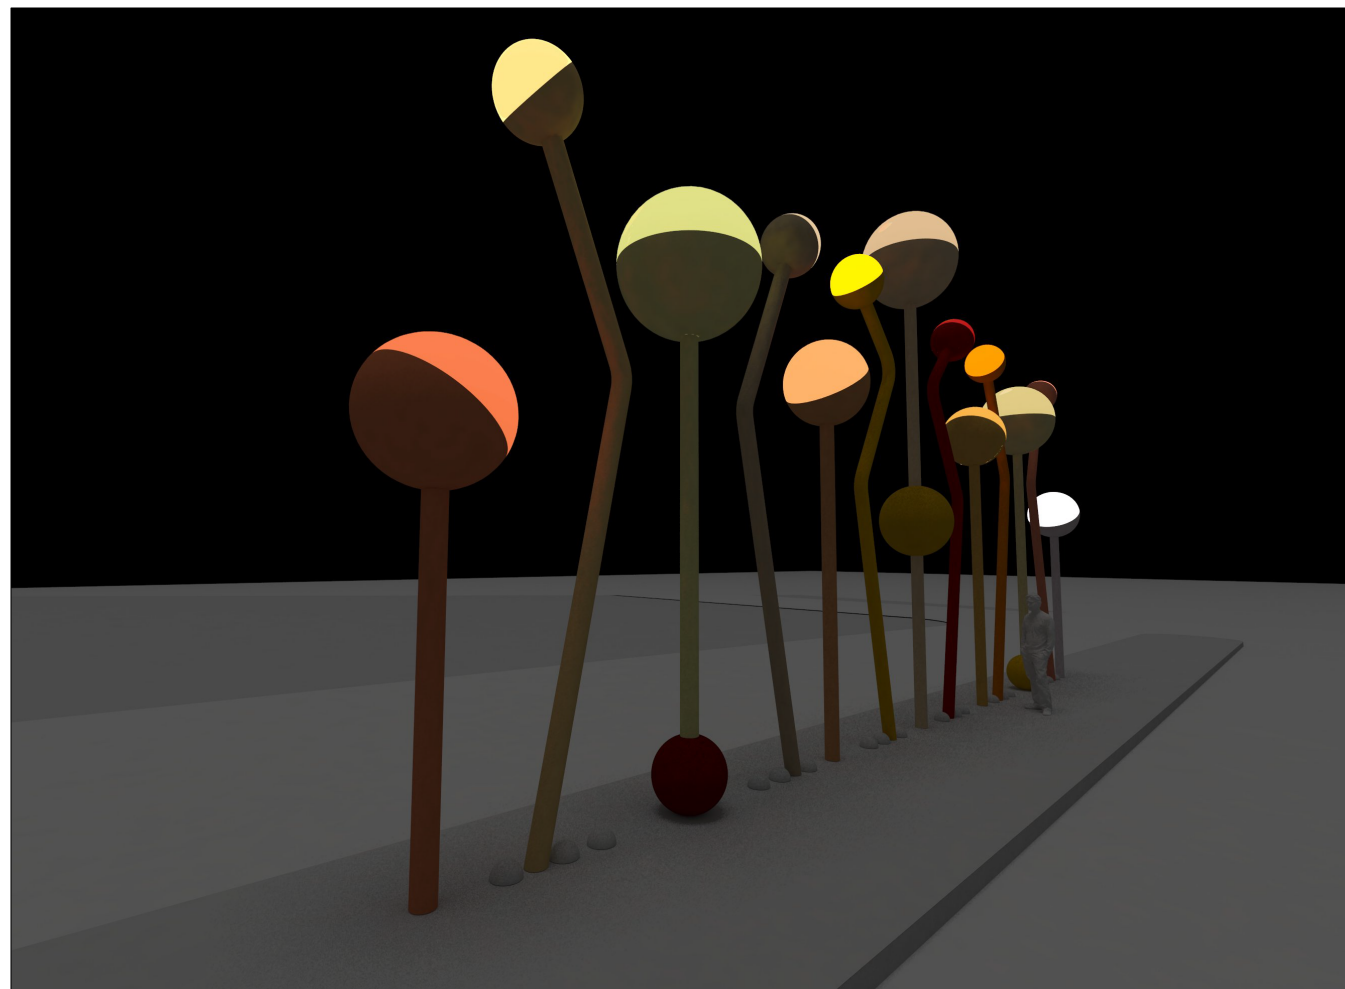

VN-BRT
Artworks

02.14. 2019

9 OF 9 SHEETS

SCALE / NTS

A6.5