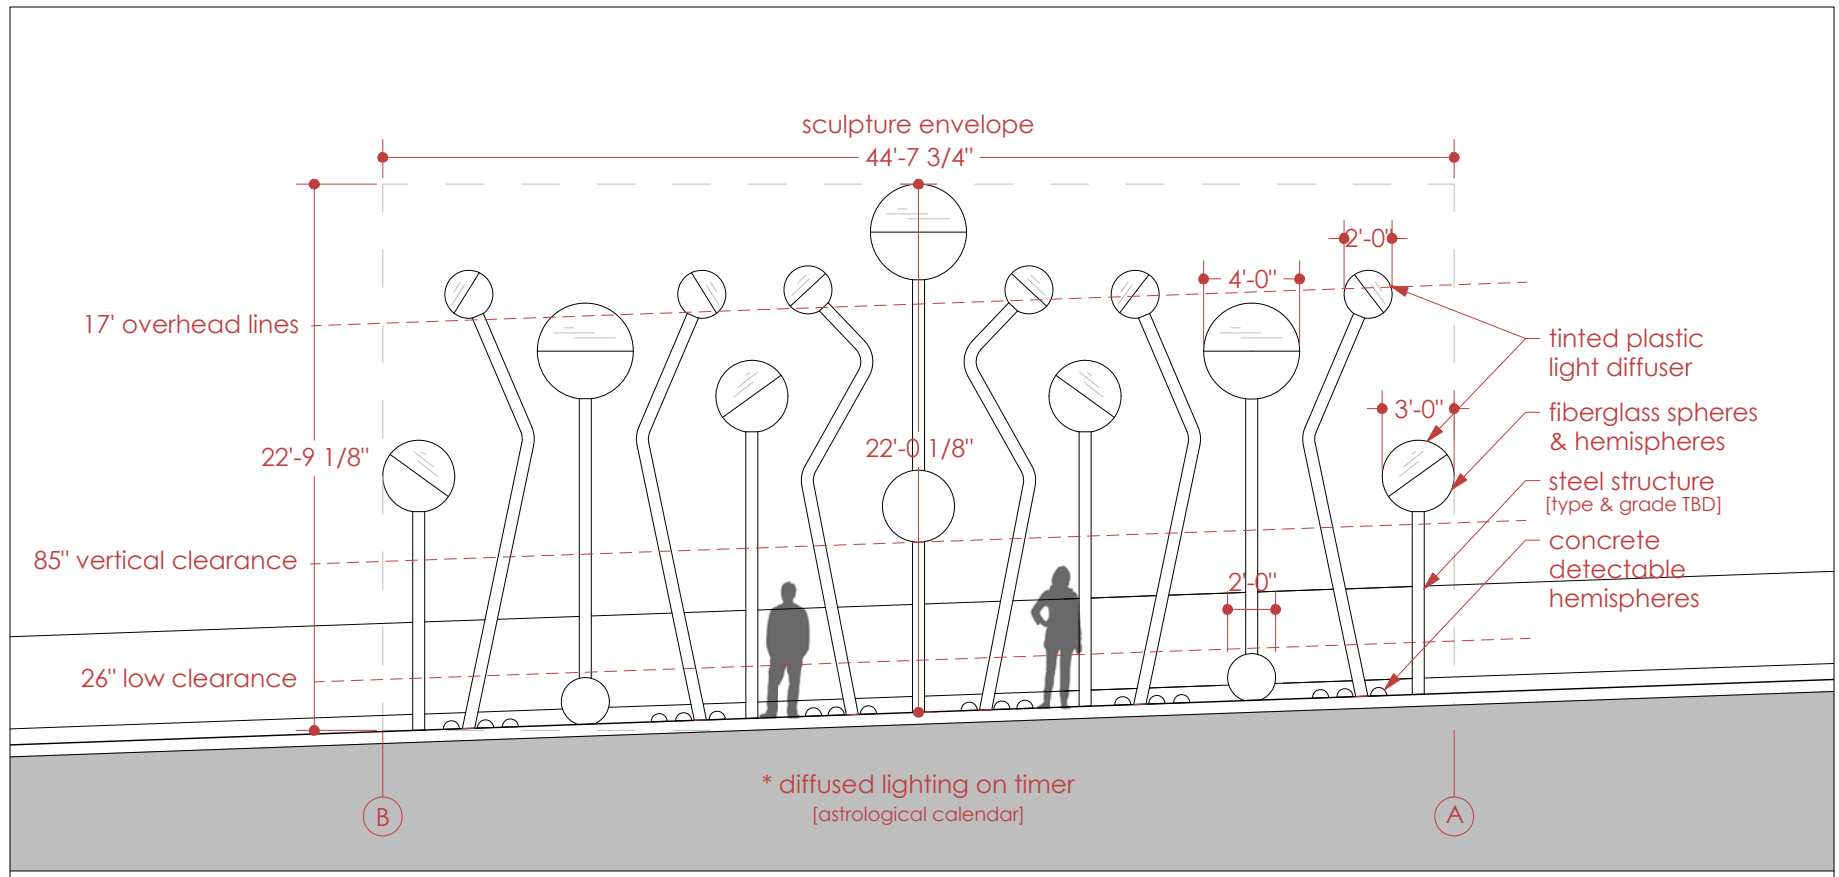

1 West Platform: Front Elevation
SCALE 1/8" = 1'