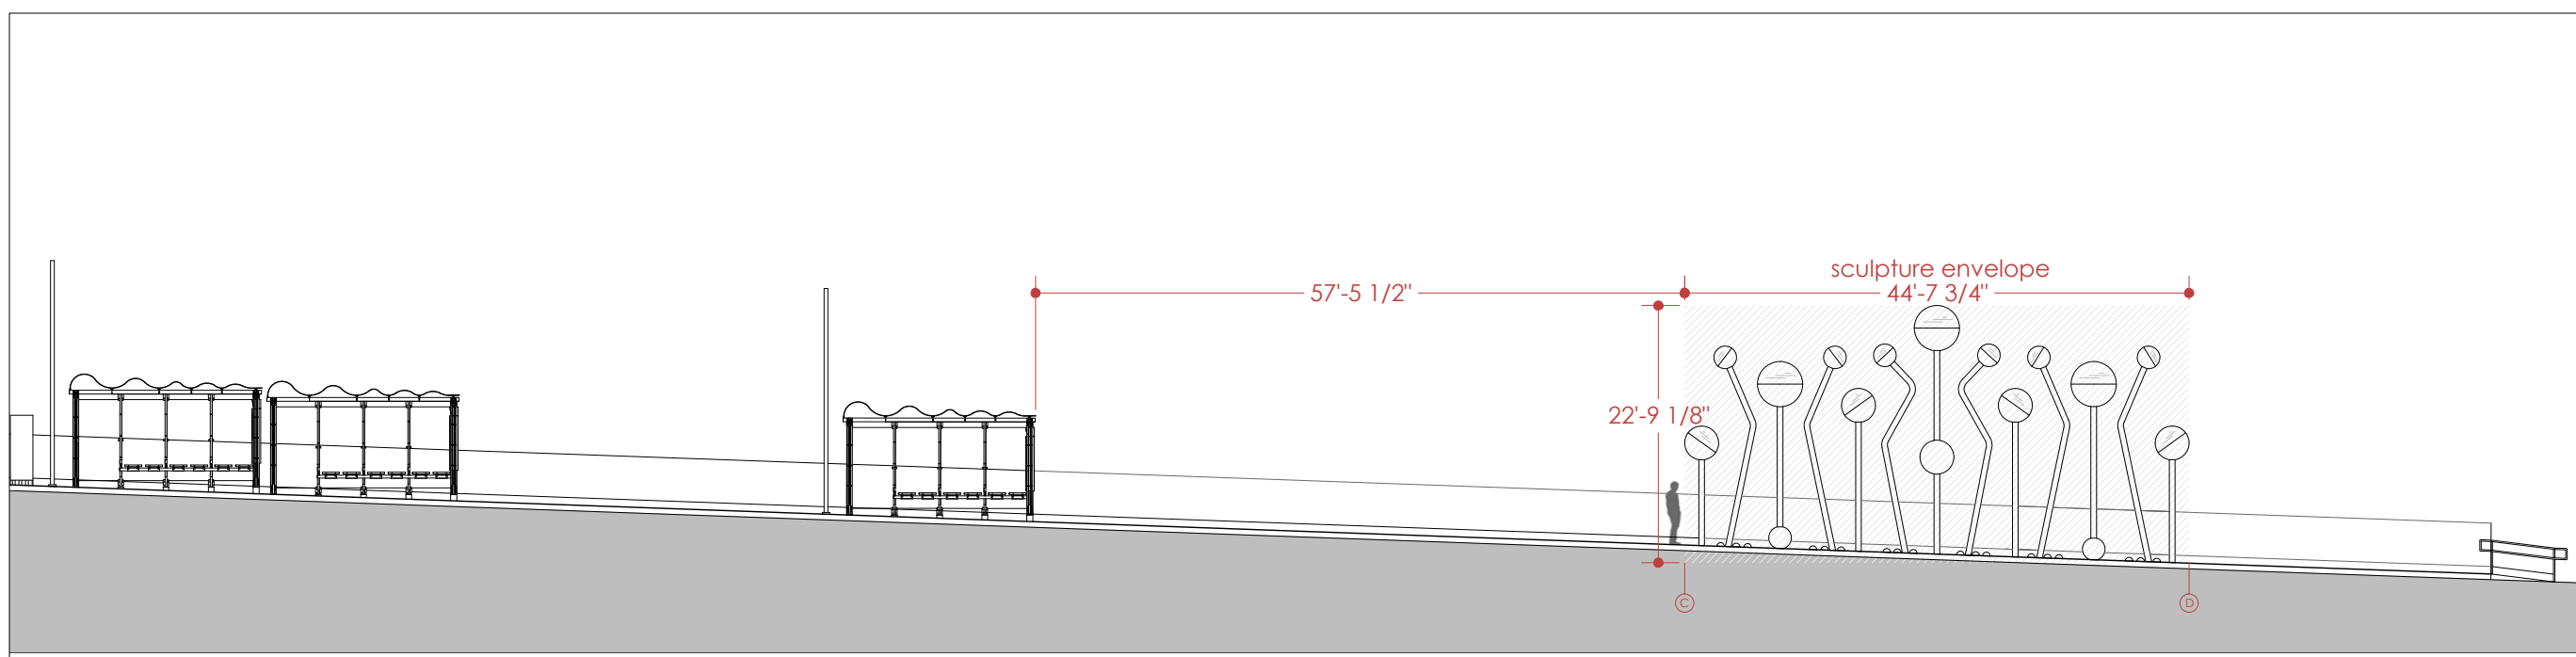

**A2.1**

West Platform: Plan  
 SCALE 1/8" = 1'

East Platform: Plan  
 SCALE 1/8" = 1'

2 West Platform: Front Elevation  
SCALE 1/16" = 1'

2 East Platform: Front Elevation  
SCALE 1/16" = 1'

prepared by:  
**Jorge Pardo Sculpture**  
fina@jorgepardosculpture.com  
500 North Rainbow Blvd.  
Suite 300  
Las Vegas, NV 89107