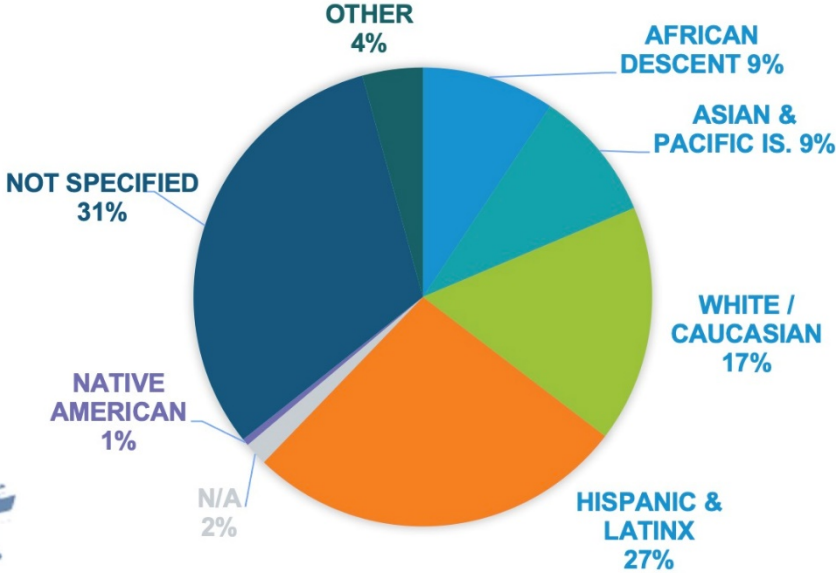

RACIAL DISTRIBUTION