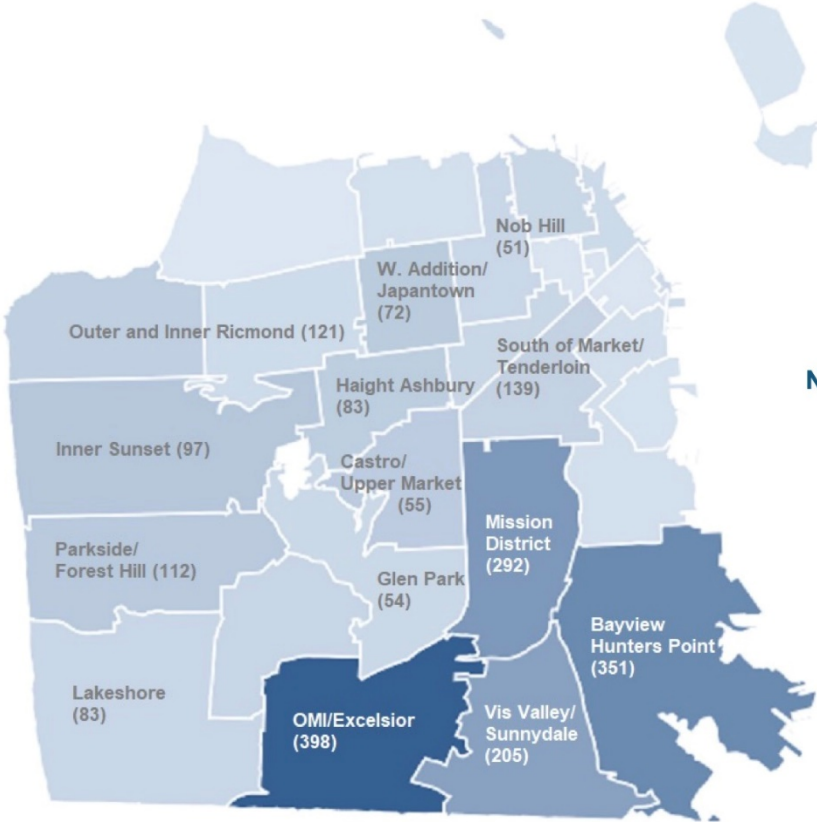

Local Hire Demographics