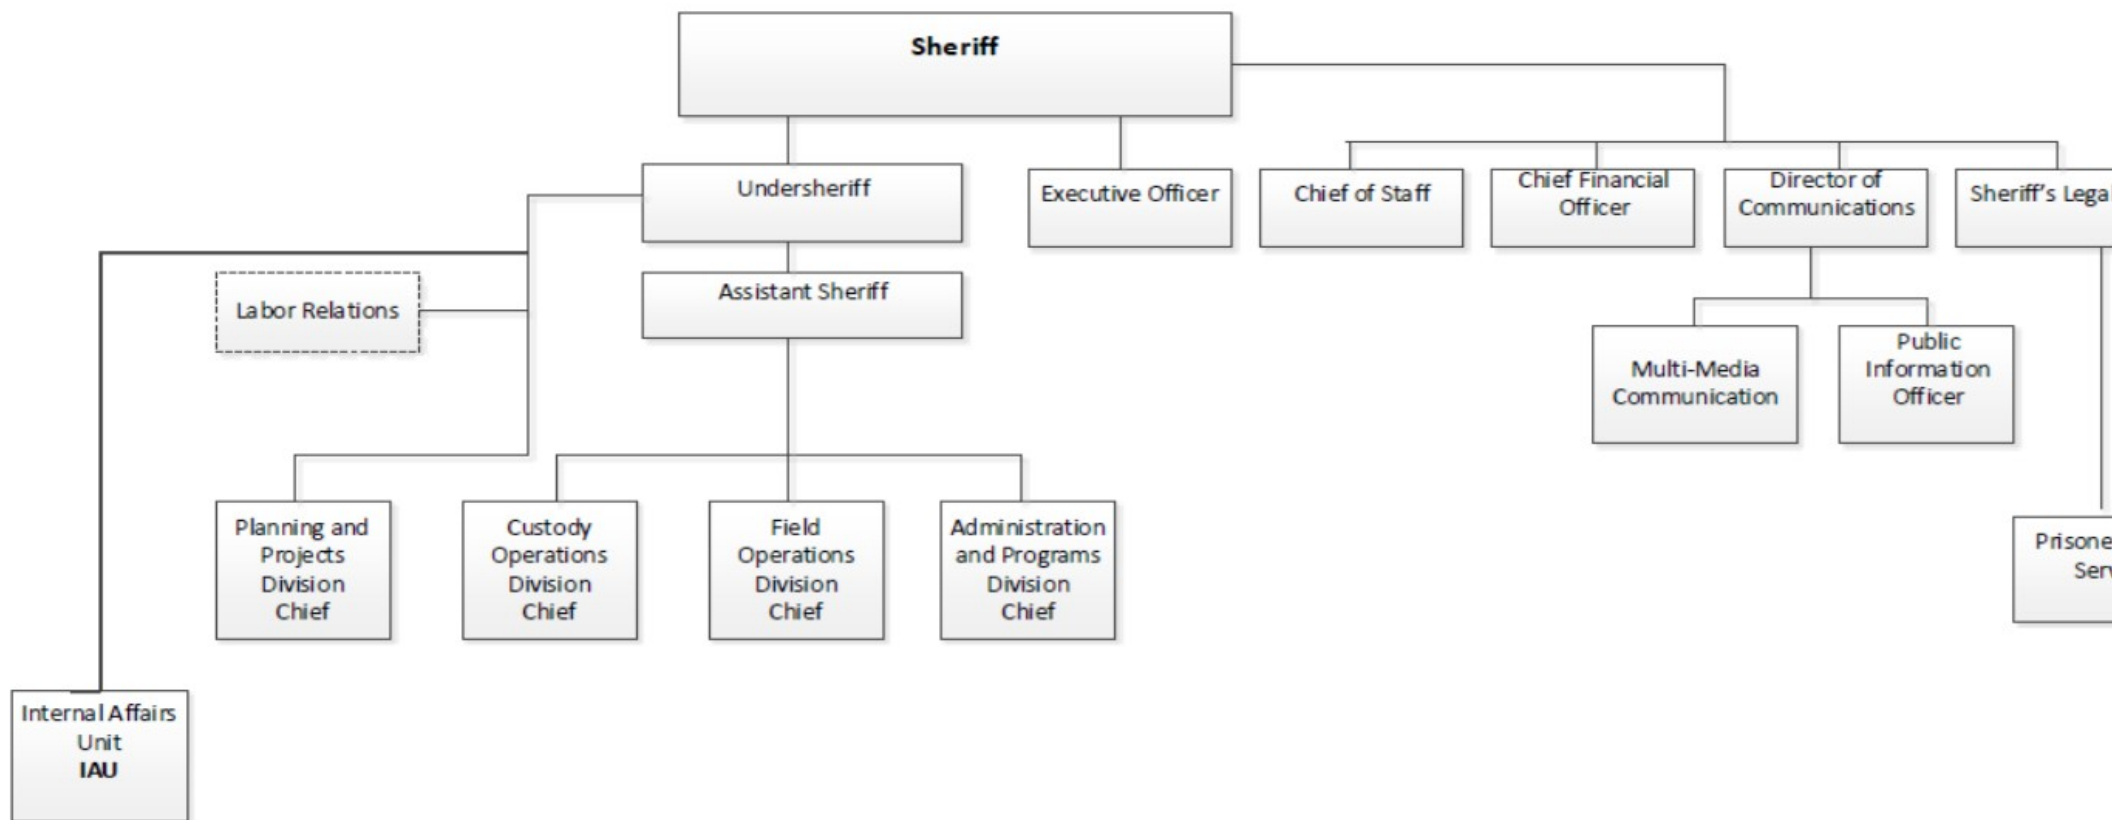

SAN FRANCISCO SHERIFF'S OFFICE DEPARTMENT ORGANIZATION

Legend:
IAU – Internal Affairs Unit
PIO – Public Information Officer

Dotted box denotes collateral assignment or volunteer unit