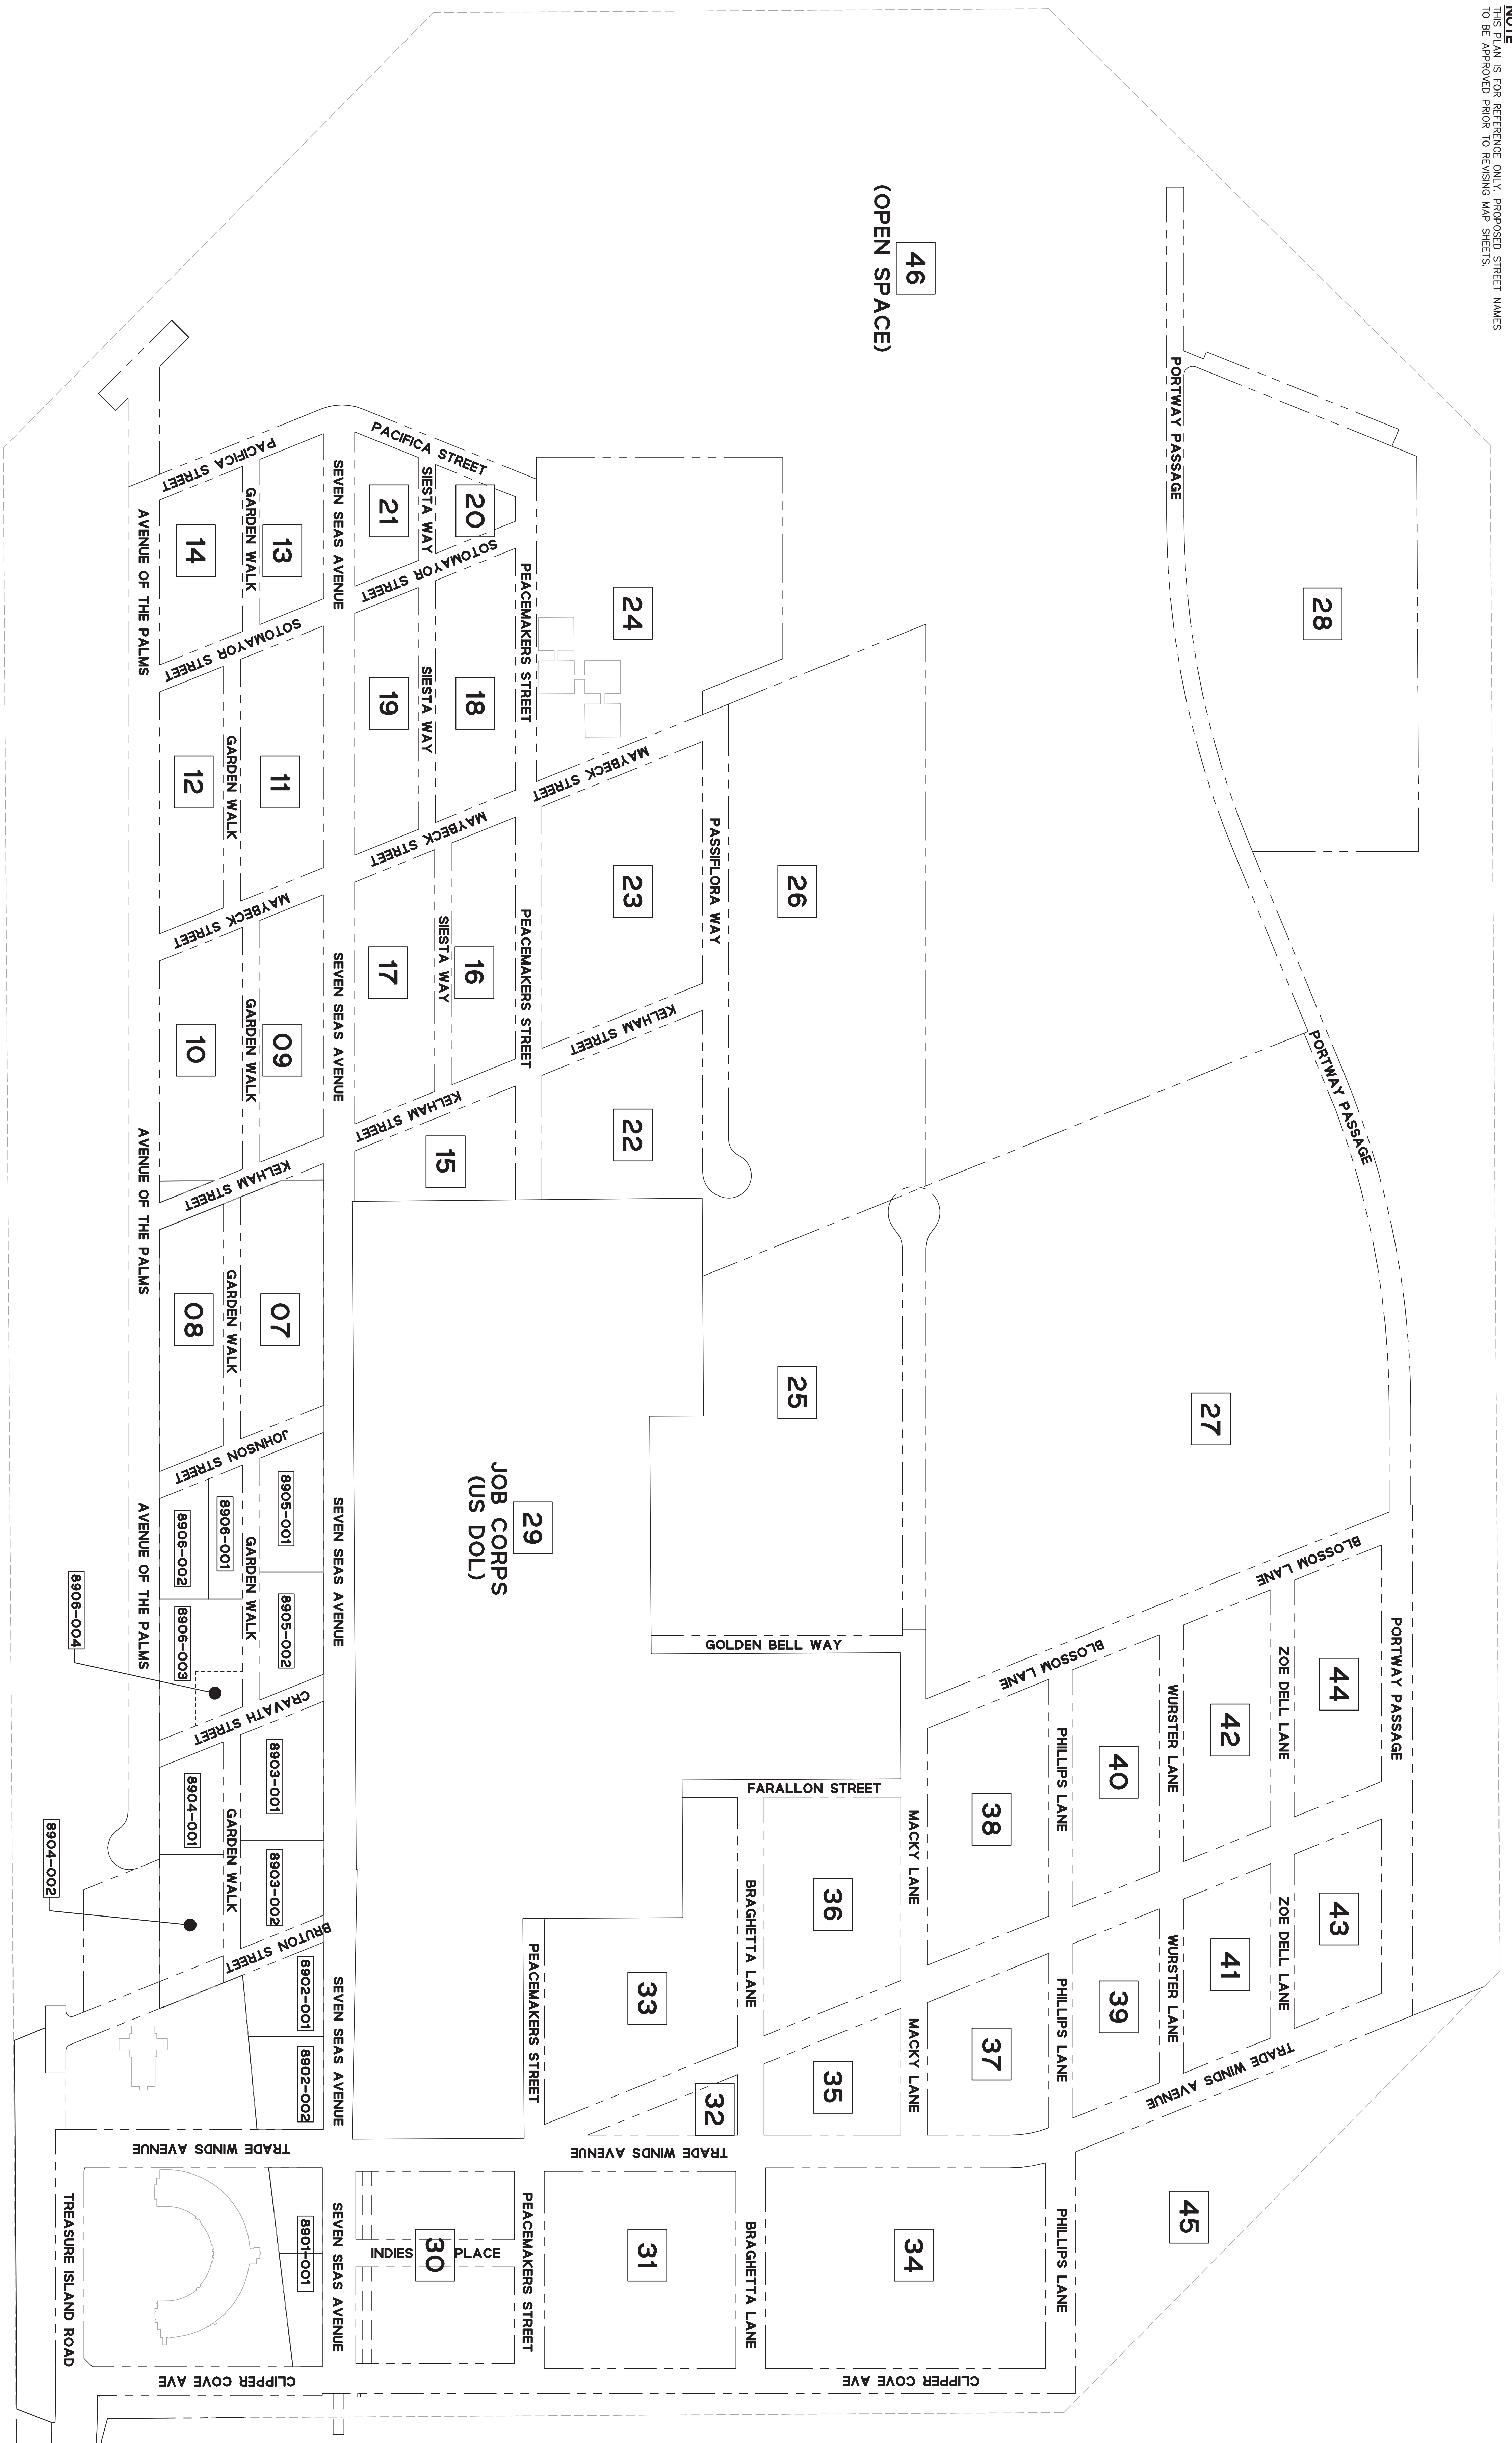

Attachment 1

Treasure Island / Yerba Buena Island

Proposed Street Names

Treasure Island
Avenue of the Palms
Blossom Lane
Braghetta Lane
Bruton Street
Clipper Cove Avenue
Cravath Street
Farallon Street
Garden Walk
Golden Bell Way
Indies Place
Johnson Street
Kelham Street
Macky Lane
Maybeck Street
Pacifica Street
Passiflora Way
Peacemakers Street
Phillips Lane
Portway Passage
Seven Seas Avenue
Siesta Way
Sotomayor Street
Trade Winds Avenue
Wurster Lane
Zoe Dell Lane
Yerba Buena Island
Bristol Court (Private Street)
Dunlin Lane (Private Street)
Forest Road (Private Street)
Hillcrest Road
Macalla Road
Meadow Drive (Private Street)
North Gate Road
Sandpiper Lane (Private Street)

Signal Road
Treasure Island Road
Wren Lane (Private Street)
Yerba Buena Road

NOTE
 THIS PLAN IS FOR REFERENCE ONLY. PROPOSED STREET NAMES
 TO BE APPROVED PRIOR TO REVISION MAP SHEETS.

TENTATIVE SUBDIVISION MAP NO.

Revisions	
No.	Date
	11/11/16
	Scale 1"=150'
	Design LKY
	Drawn LKY
	Approved TMA
	Job No 20140015

TENTATIVE SUBDIVISION MAP - SUBPHASE 1
TREASURE ISLAND
TREASURE ISLAND PROPOSED STREET NAMES AND BLOCK NUMBERS
 CITY OF SAN FRANCISCO COUNTY OF SAN FRANCISCO CALIFORNIA

DRAWING NAME: K:\Surf\4\40015\Maping\Exhibits\2021-01-20_YBI_Street_Naming_Exhibit\21-0127_YBI_STREET_EXHIBIT.dwg
 PLOT DATE: 01-27-21 PLOTTED BY: myt