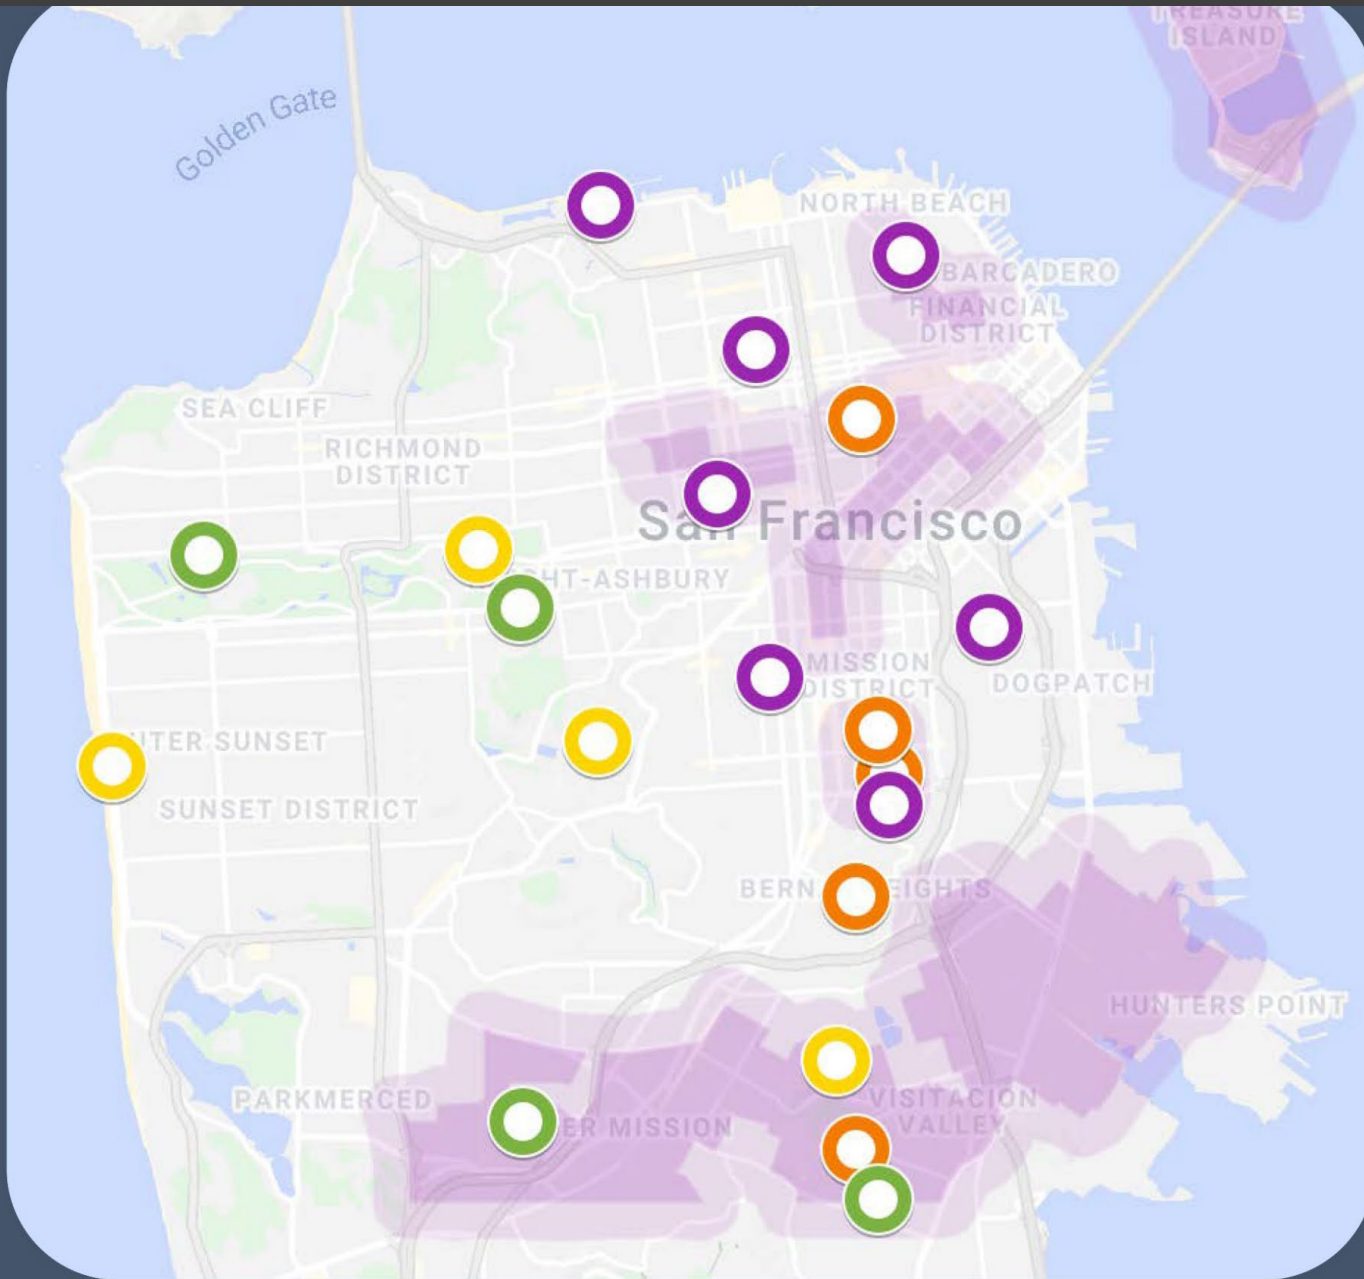

COVID Testing Sites

Slow Streets

Food Pantry Sites

Social Distancing Circles

Equity Zones

40% of summer camp registrants receive a scholarship.