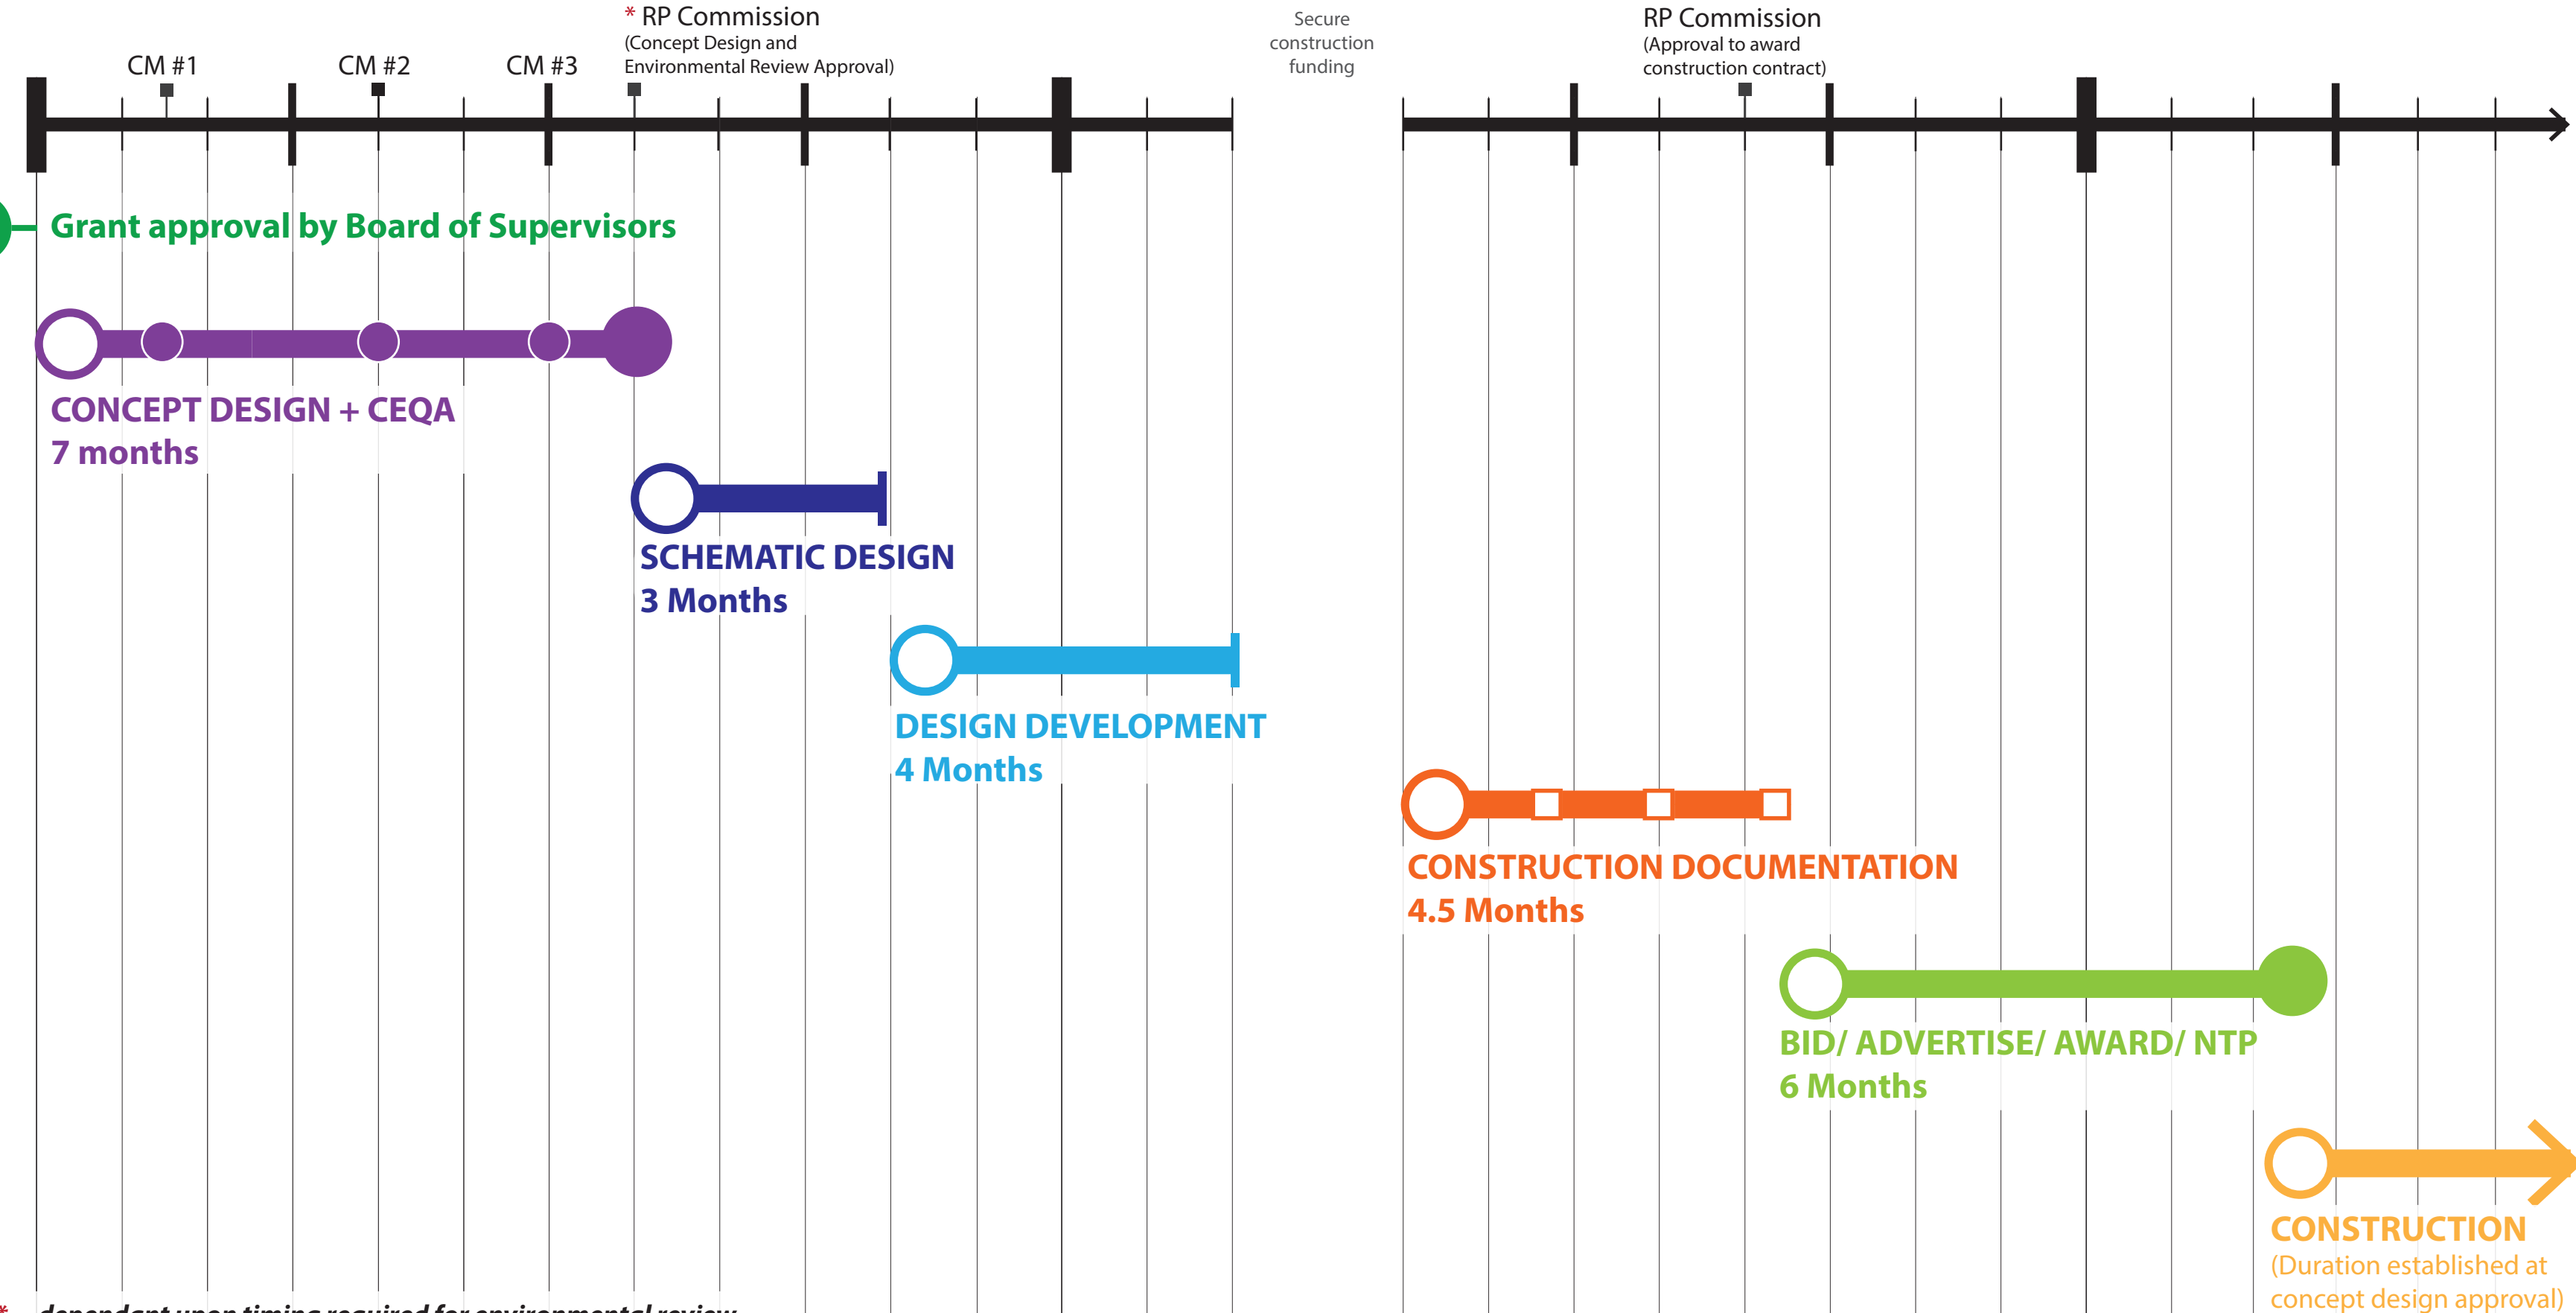

# Embarcadero Plaza Draft Schedule

October 25, 2024

SF REC AND PARK

\* dependant upon timing required for environmental review