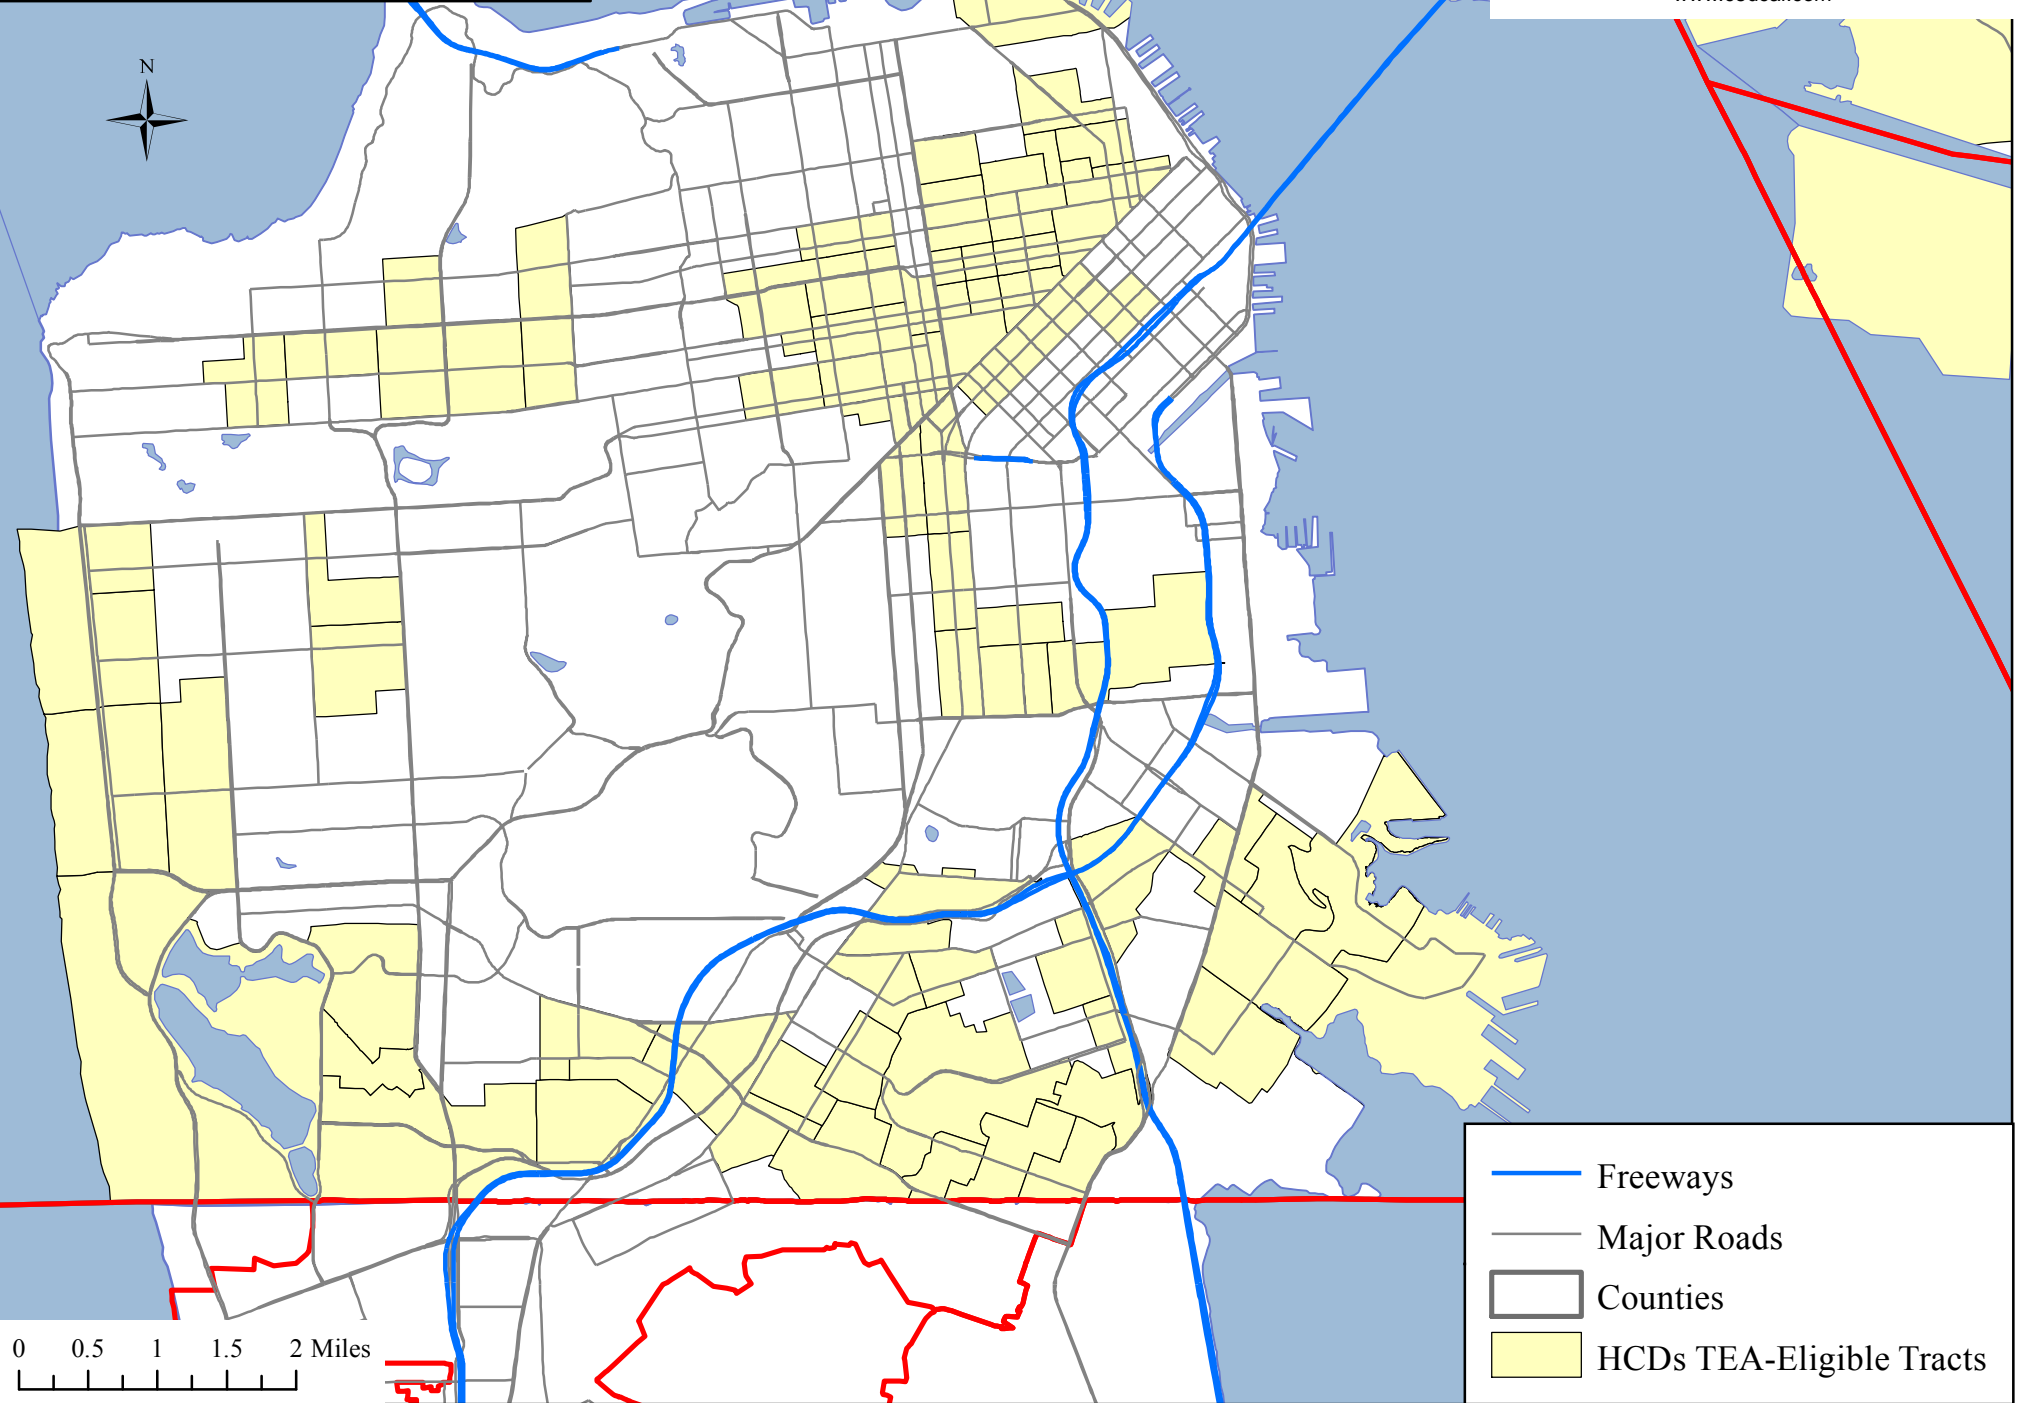

San Francisco Enterprise Zone 2013 TEA Eligibility Map

Center for Economic Development
California State University, Chico
Chico, CA 95929-0765
530-898-4598
www.cedcal.com

0 0.5 1 1.5 2 Miles

- Freeways
- Major Roads
- Counties
- HCDs TEA-Eligible Tracts