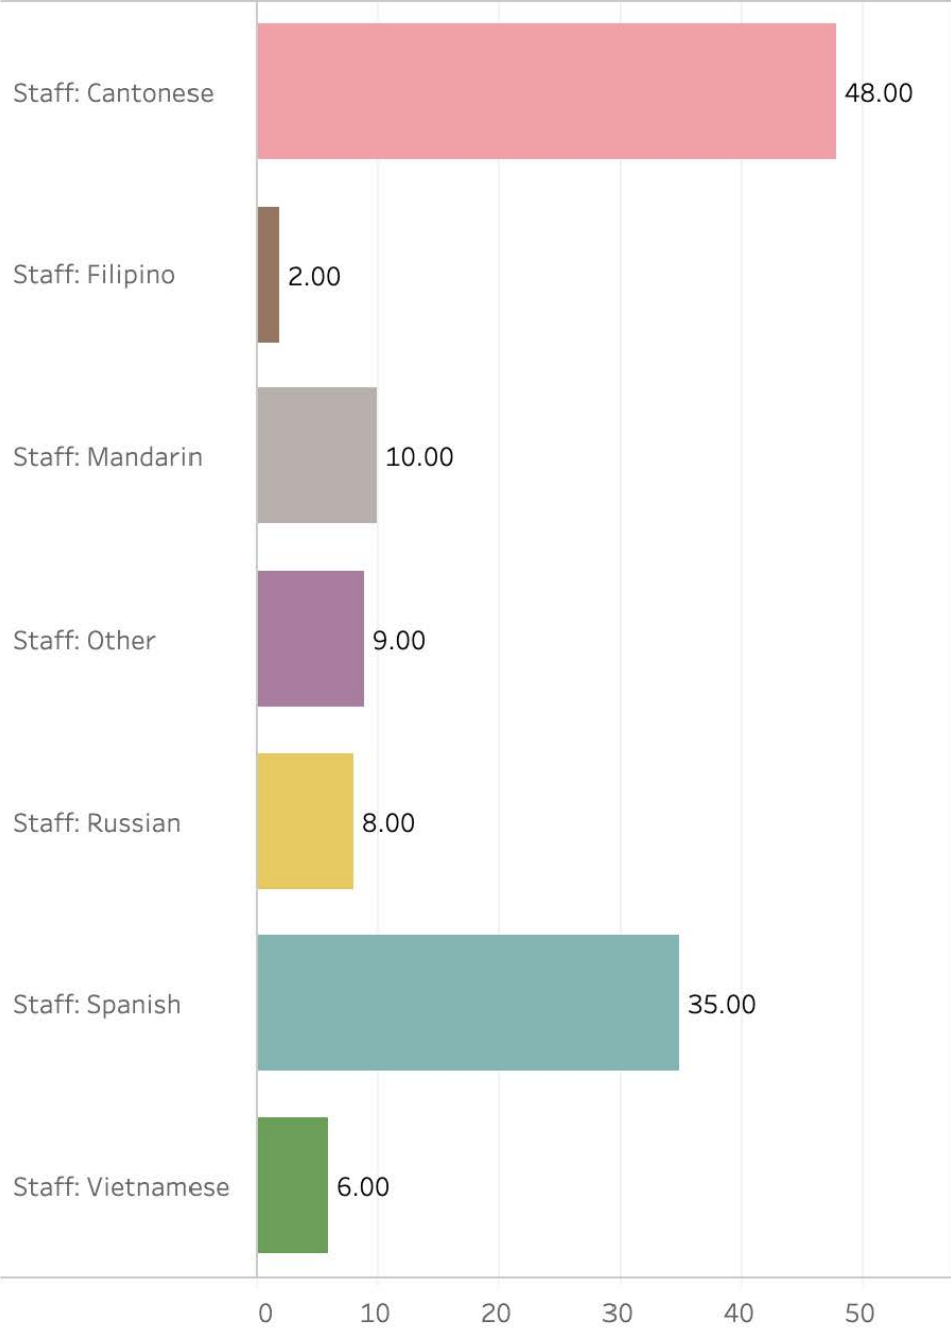

All Multilingual Staff