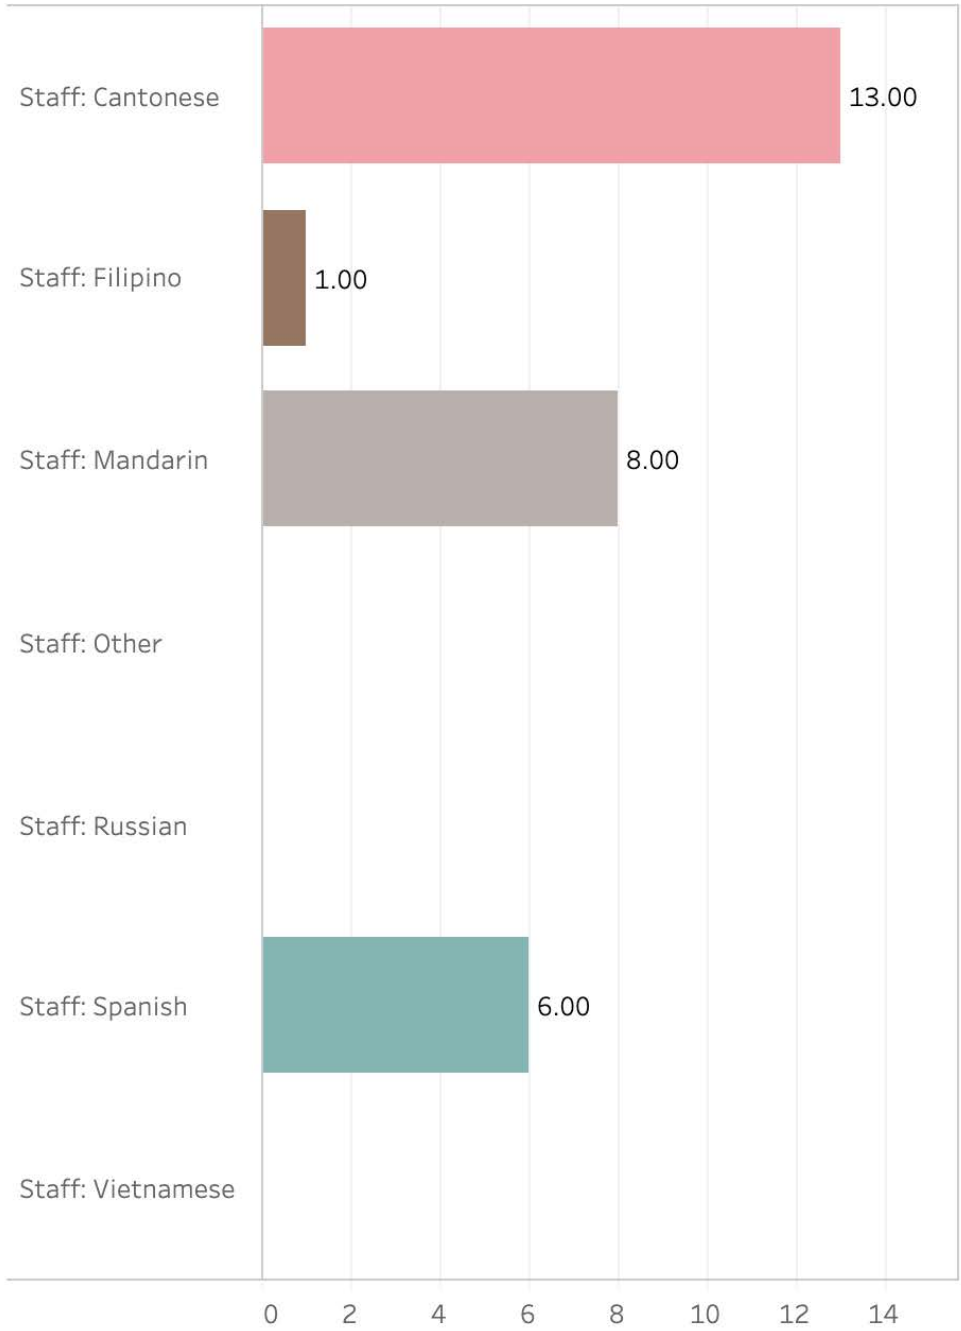

Department

Building Inspection (DBI)

All Multilingual Staff