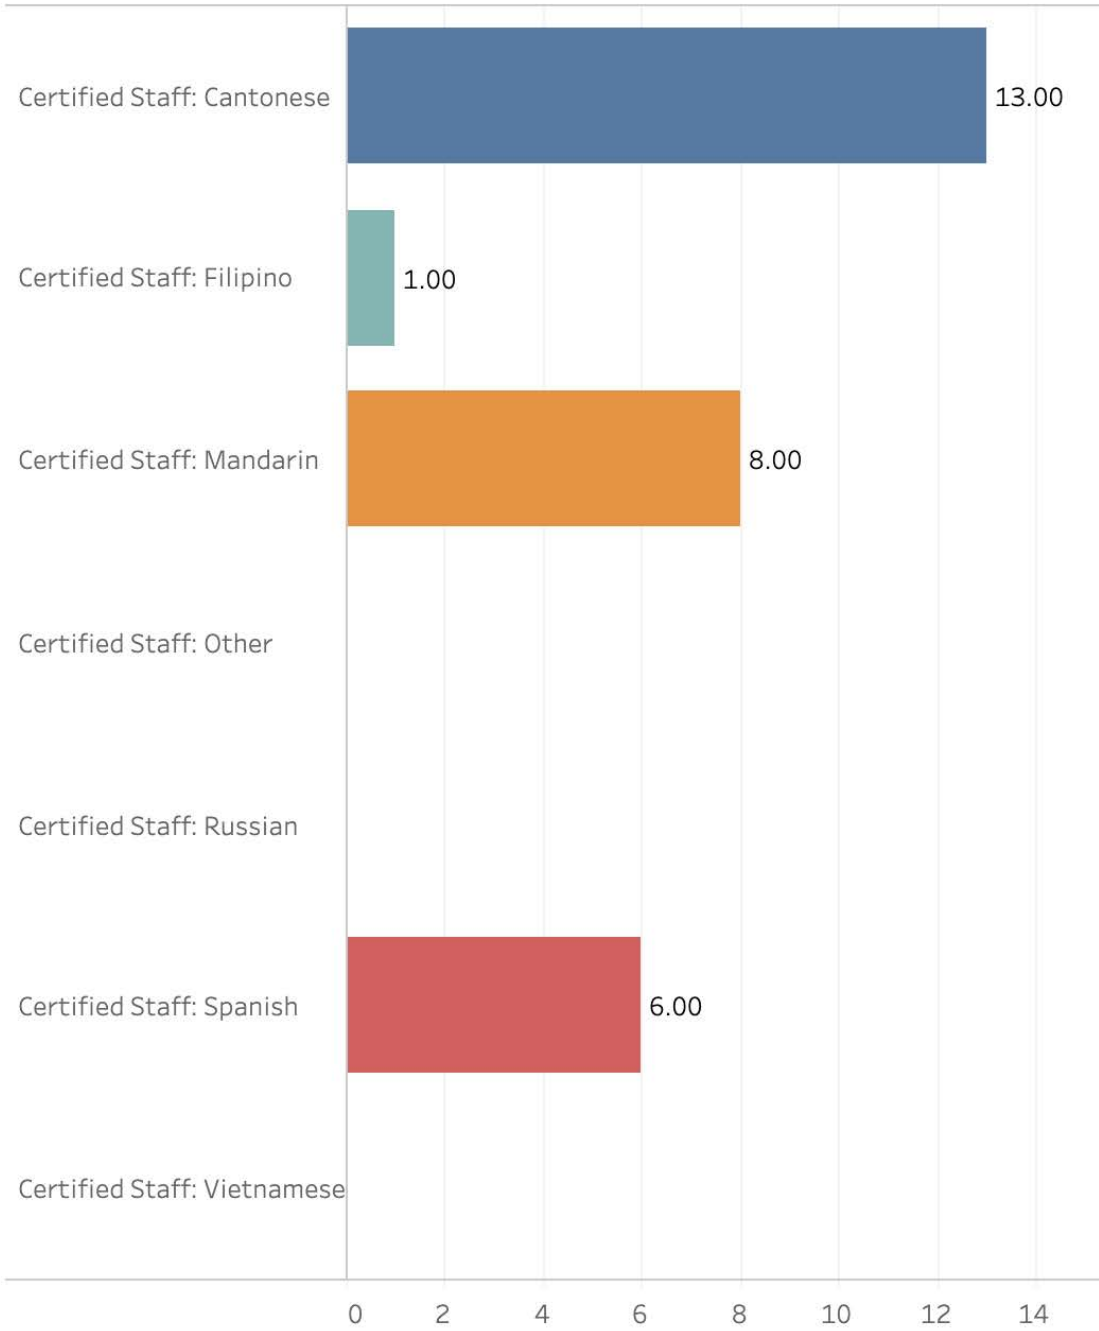

Certified Multilingual Staff