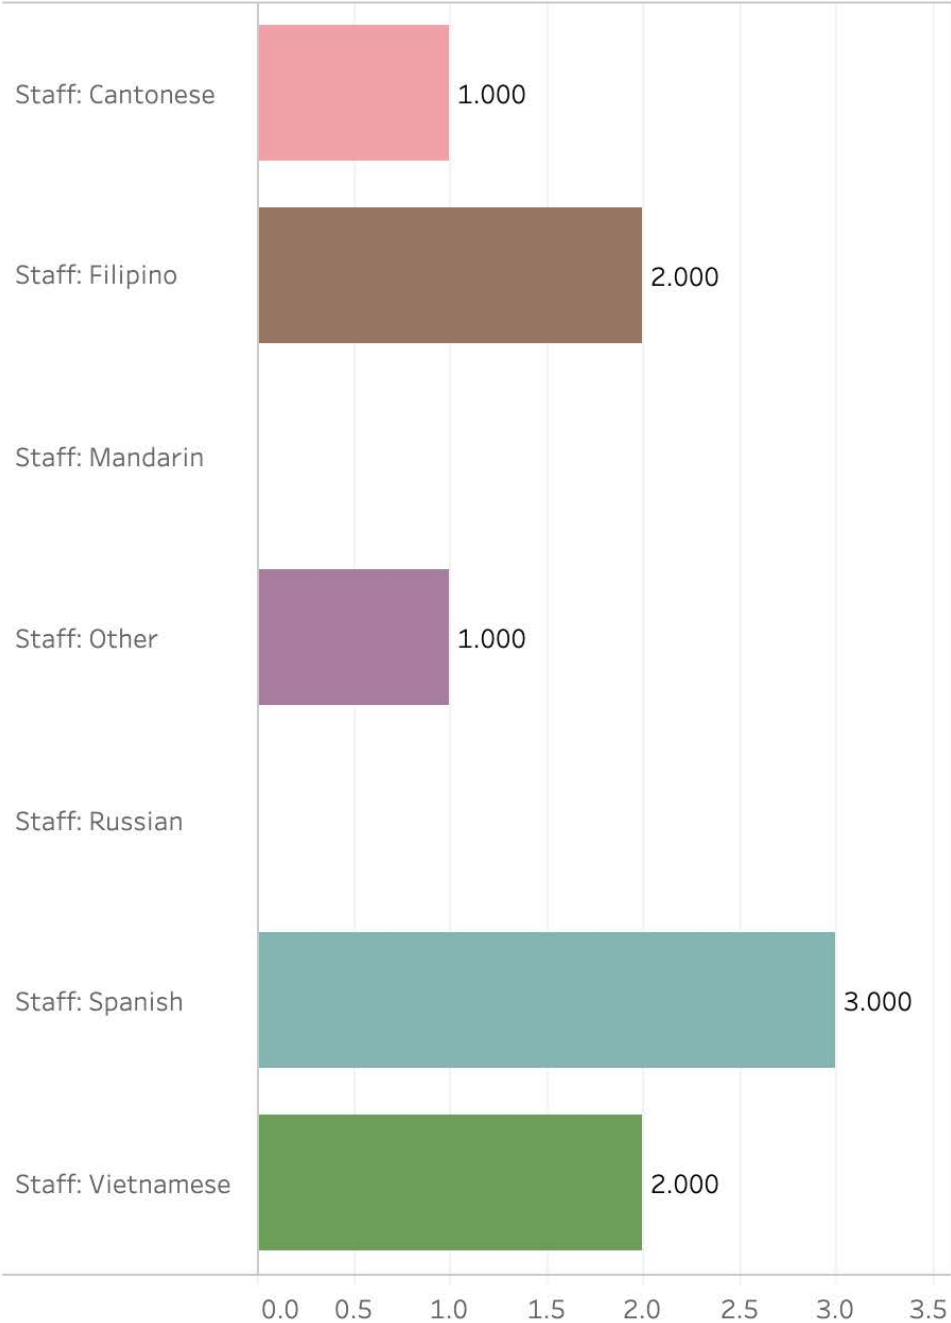

Certified Multilingual Staff

Department

Asian Art Museum

LEP Clients Served

Translations

Telephonic Interpretations

In-Person Interpretations

Department