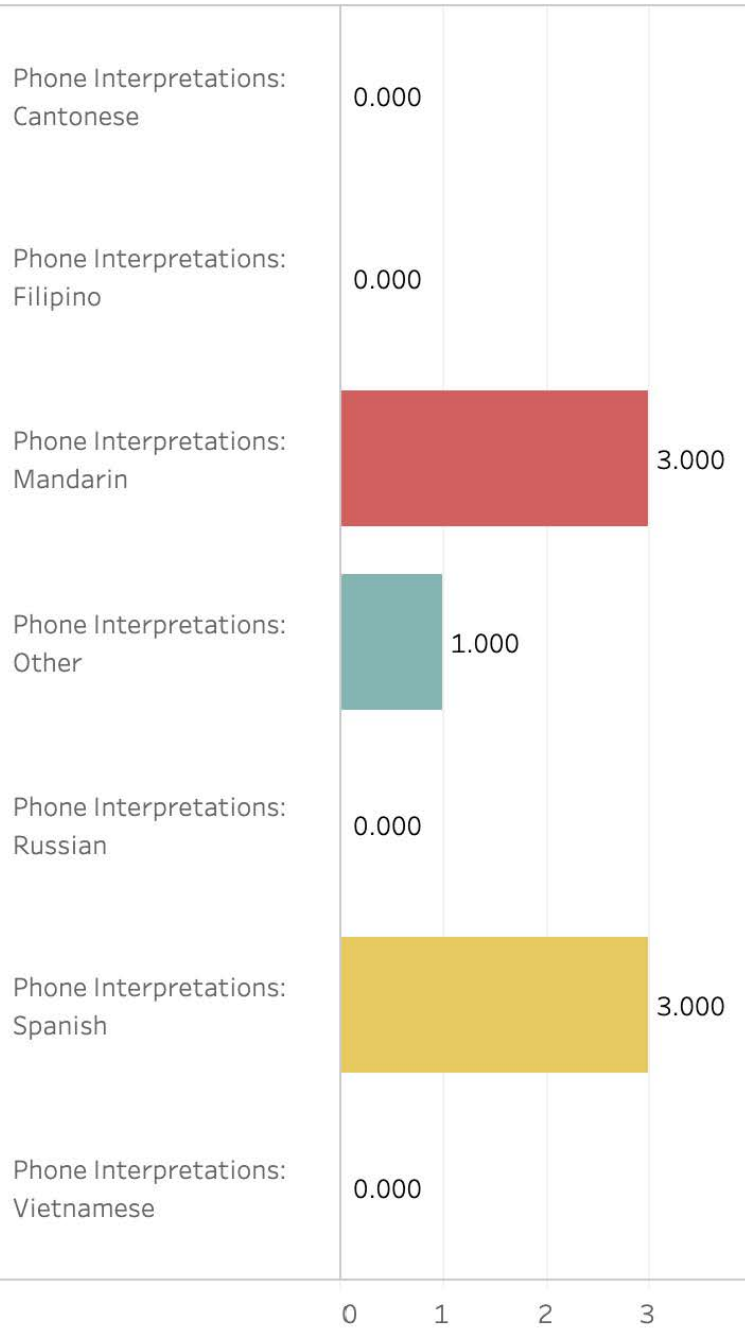

Certified Multilingual Staff

Department

Arts Commission

LEP Clients Served

Translations

Telephonic Interpretations

In-Person Interpretations

All Multilingual Staff