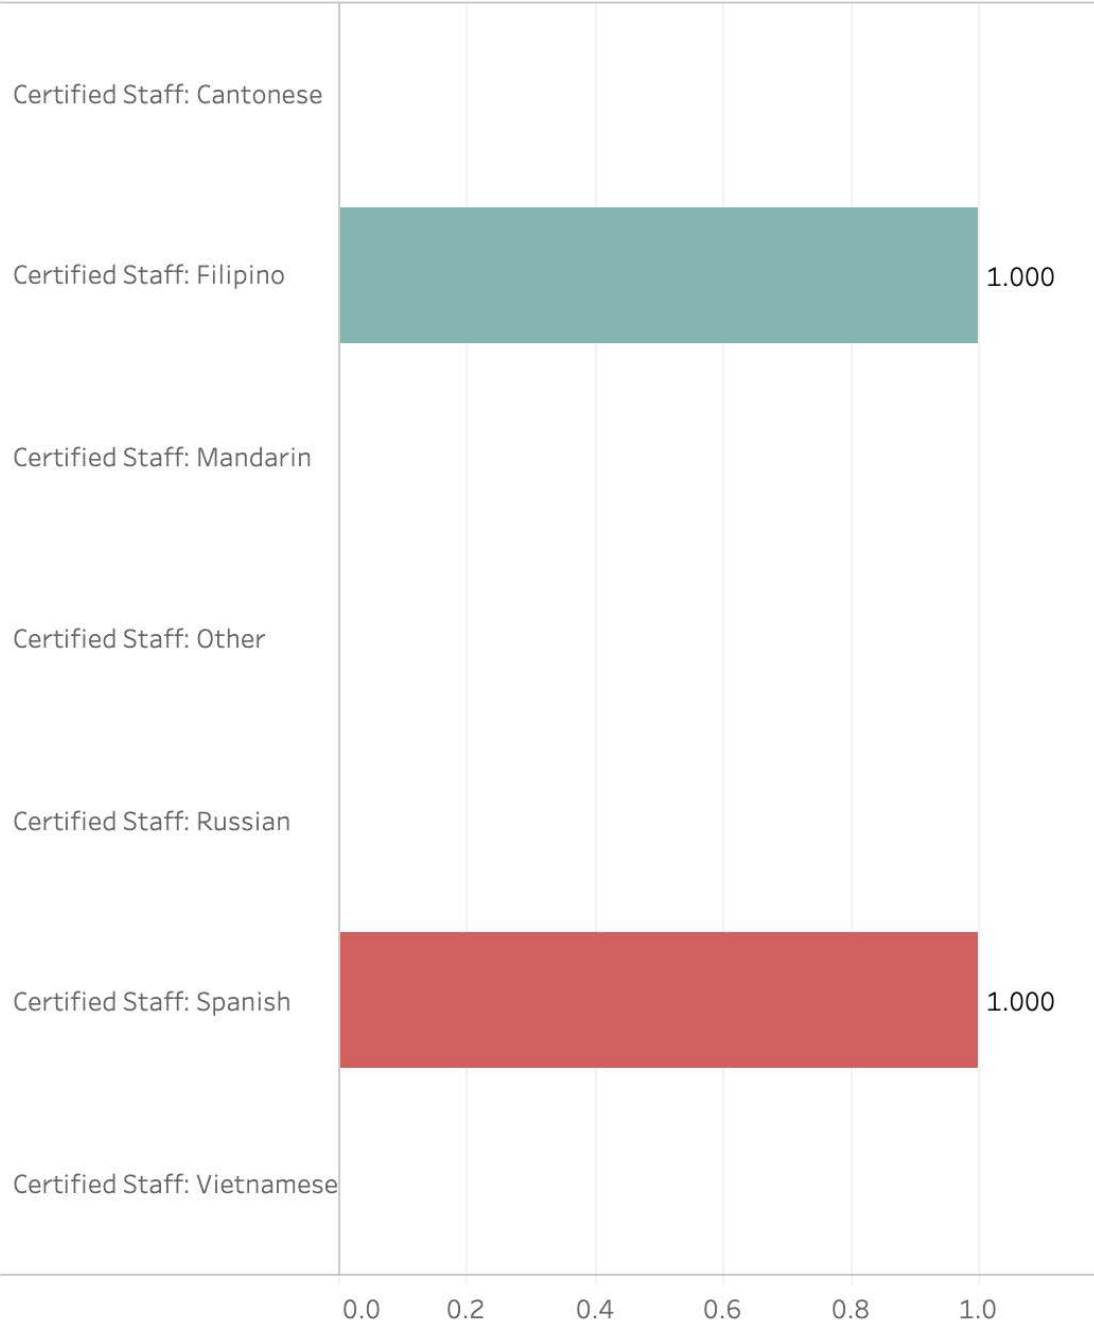

Certified Multilingual Staff

Department

Asian Art Museum

LEP Clients Served

Translations

Telephonic Interpretations

In-Person Interpretations

Department