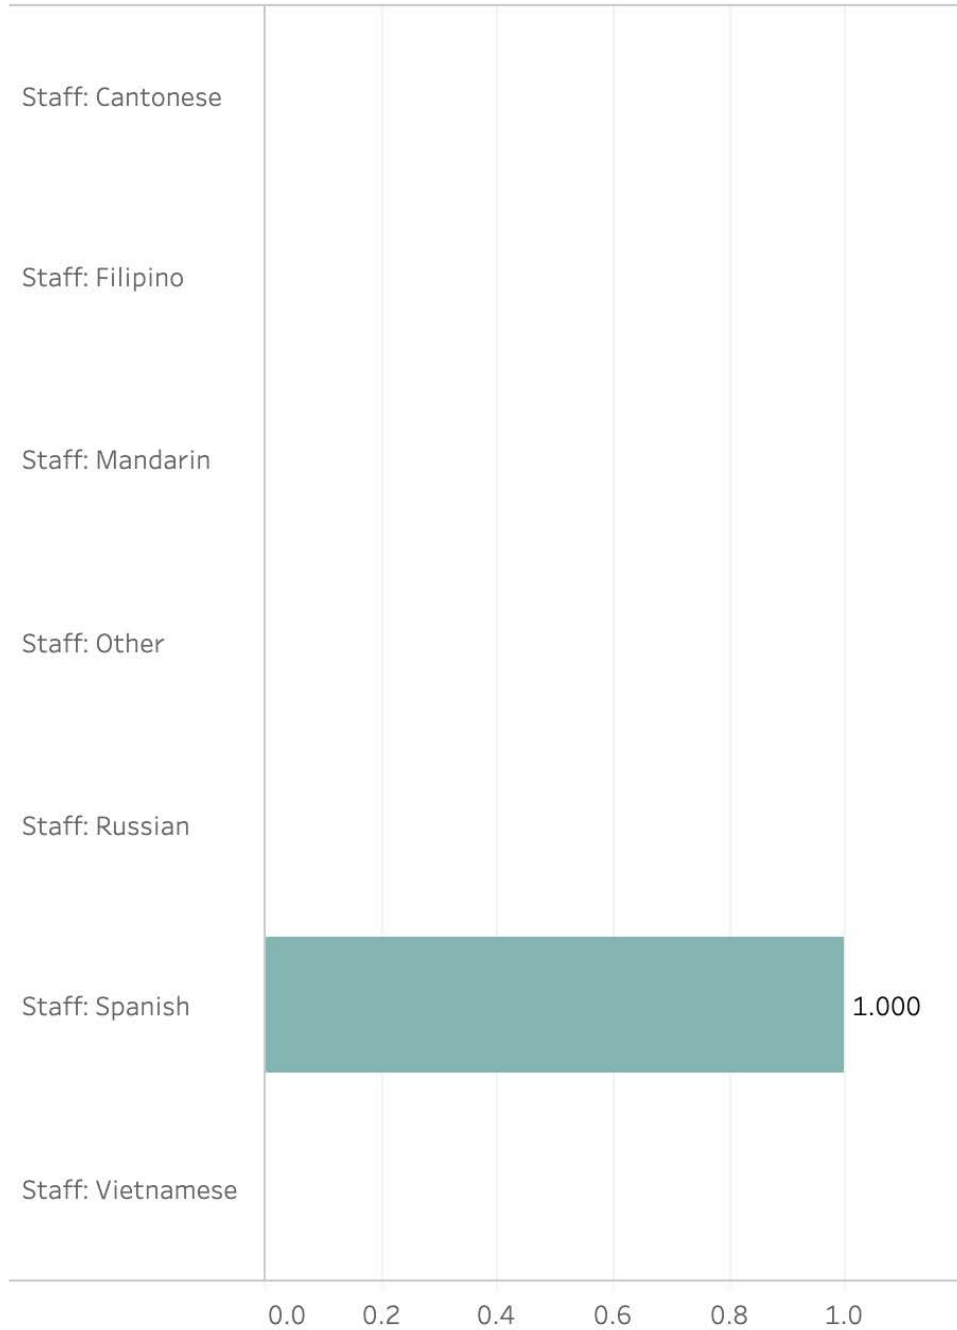

Department

Police Accountability, Department of

All Multilingual Staff

Certified Multilingual Staff

Department

Police Department (POL) ▼

LEP Clients Served

Department