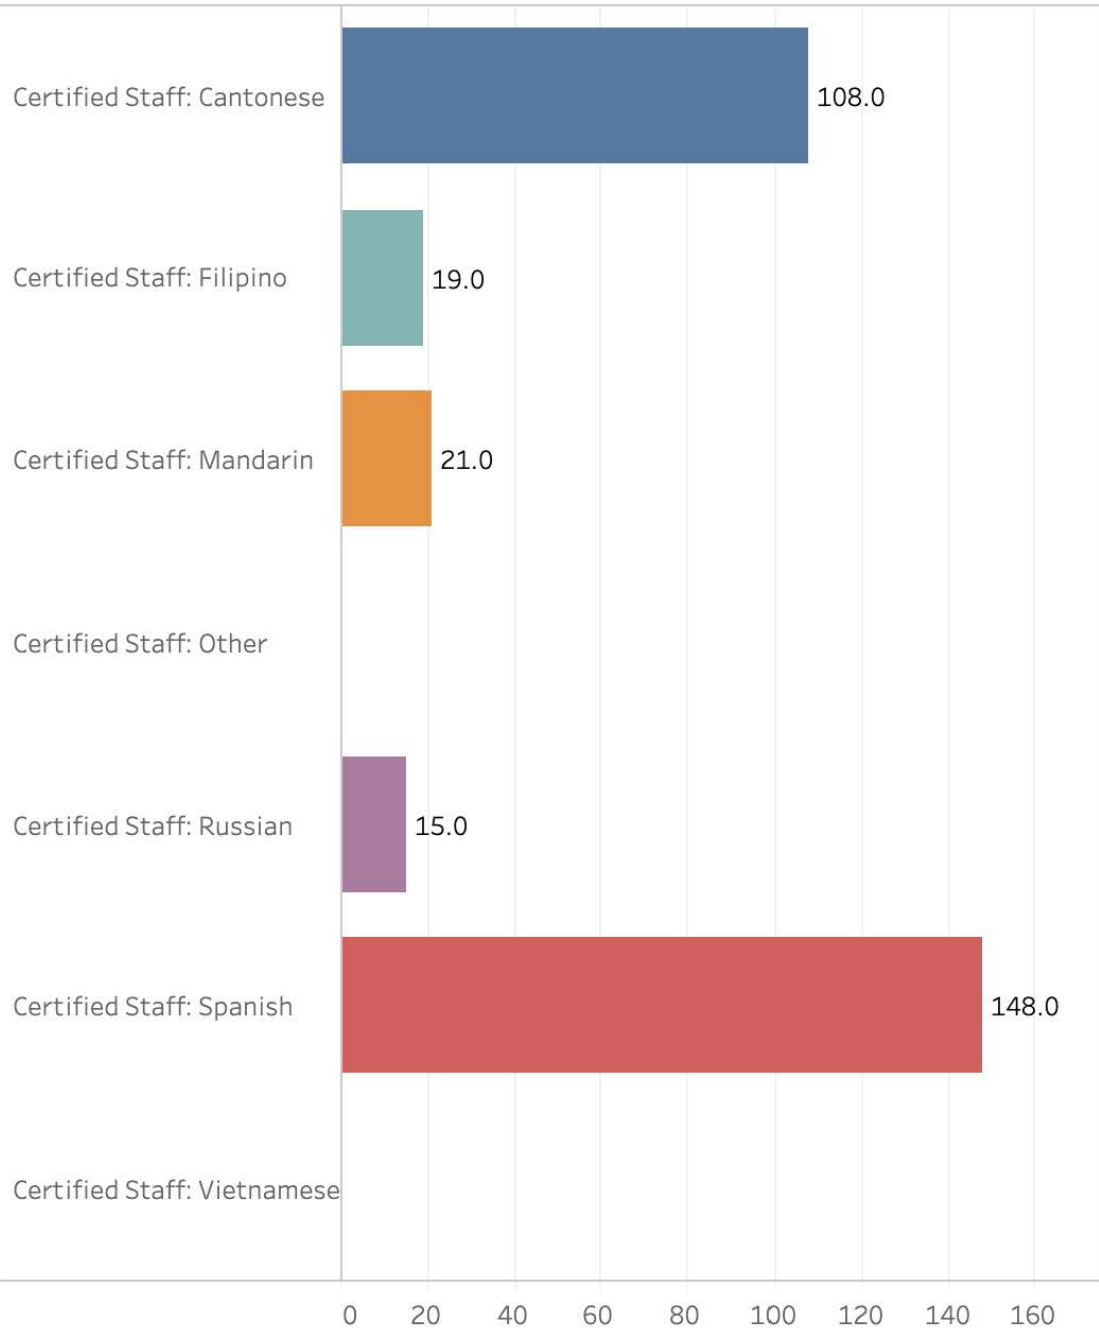

Department

Port of San Francisco

LEP Clients Served

Department

Port of San Francisco

Translations

Translations: Chinese	0
Translations: Filipino	0
Translations: Russian	0
Translations: Spanish	0
Translations: Vietnamese	0