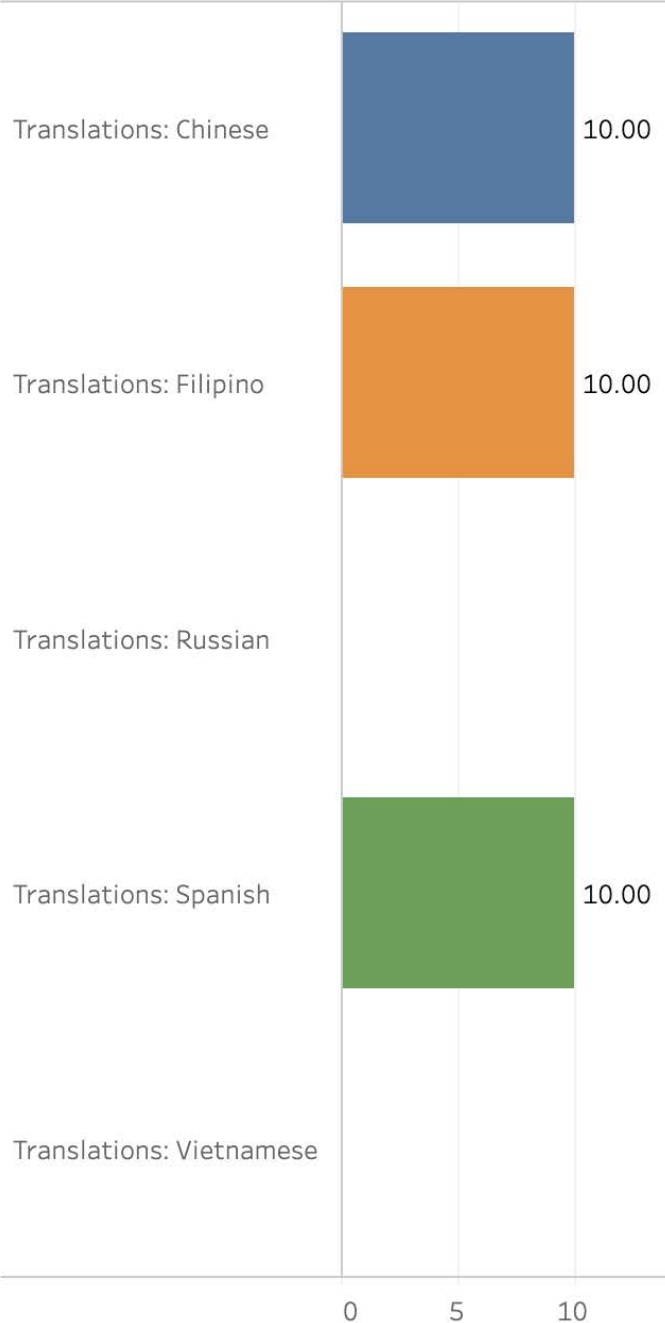

Translations