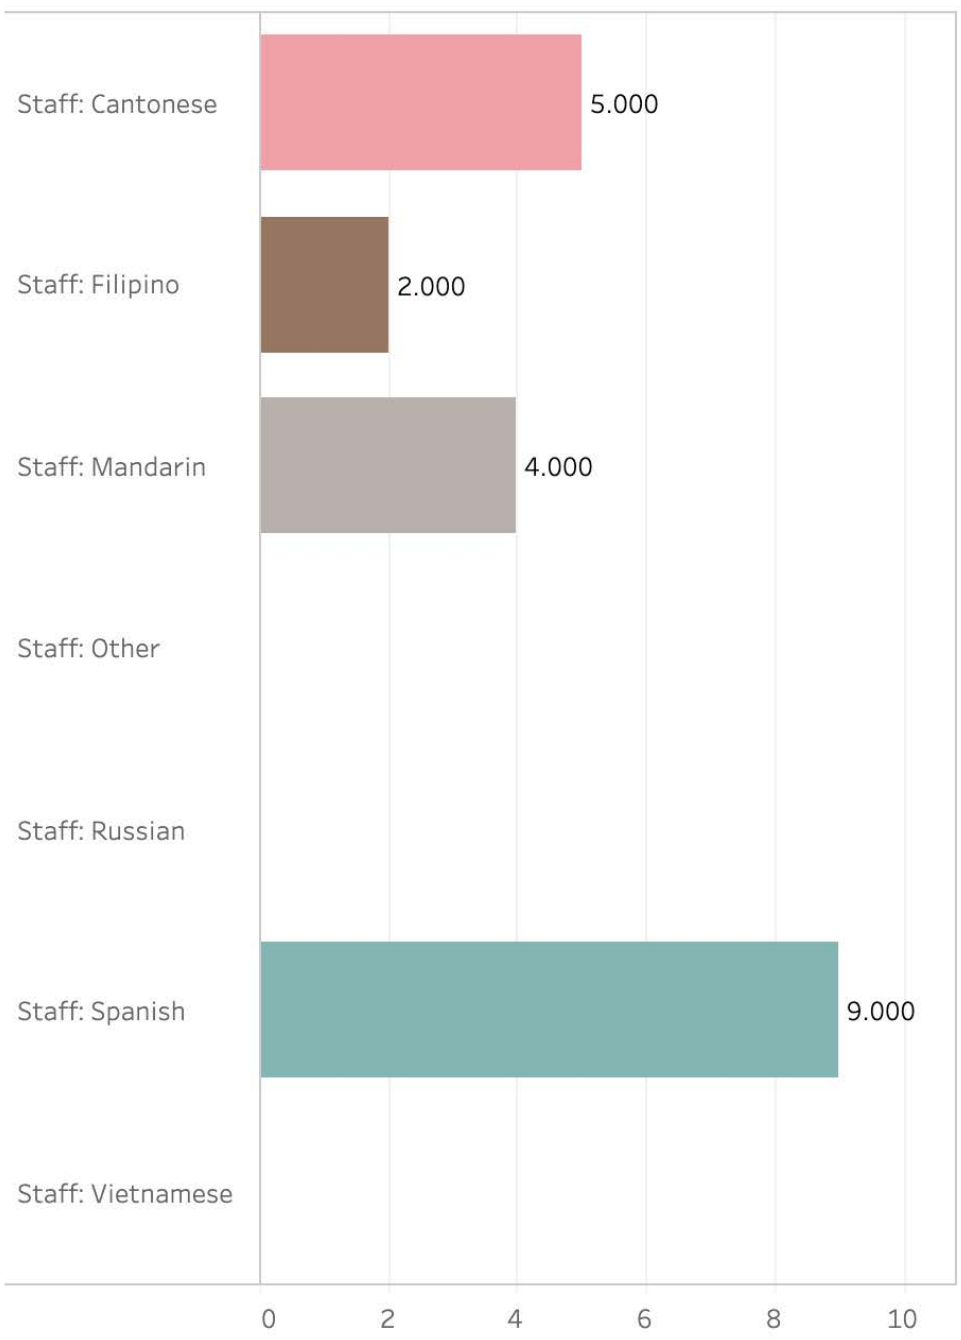

Department

311 (Customer Service)

All Multilingual Staff