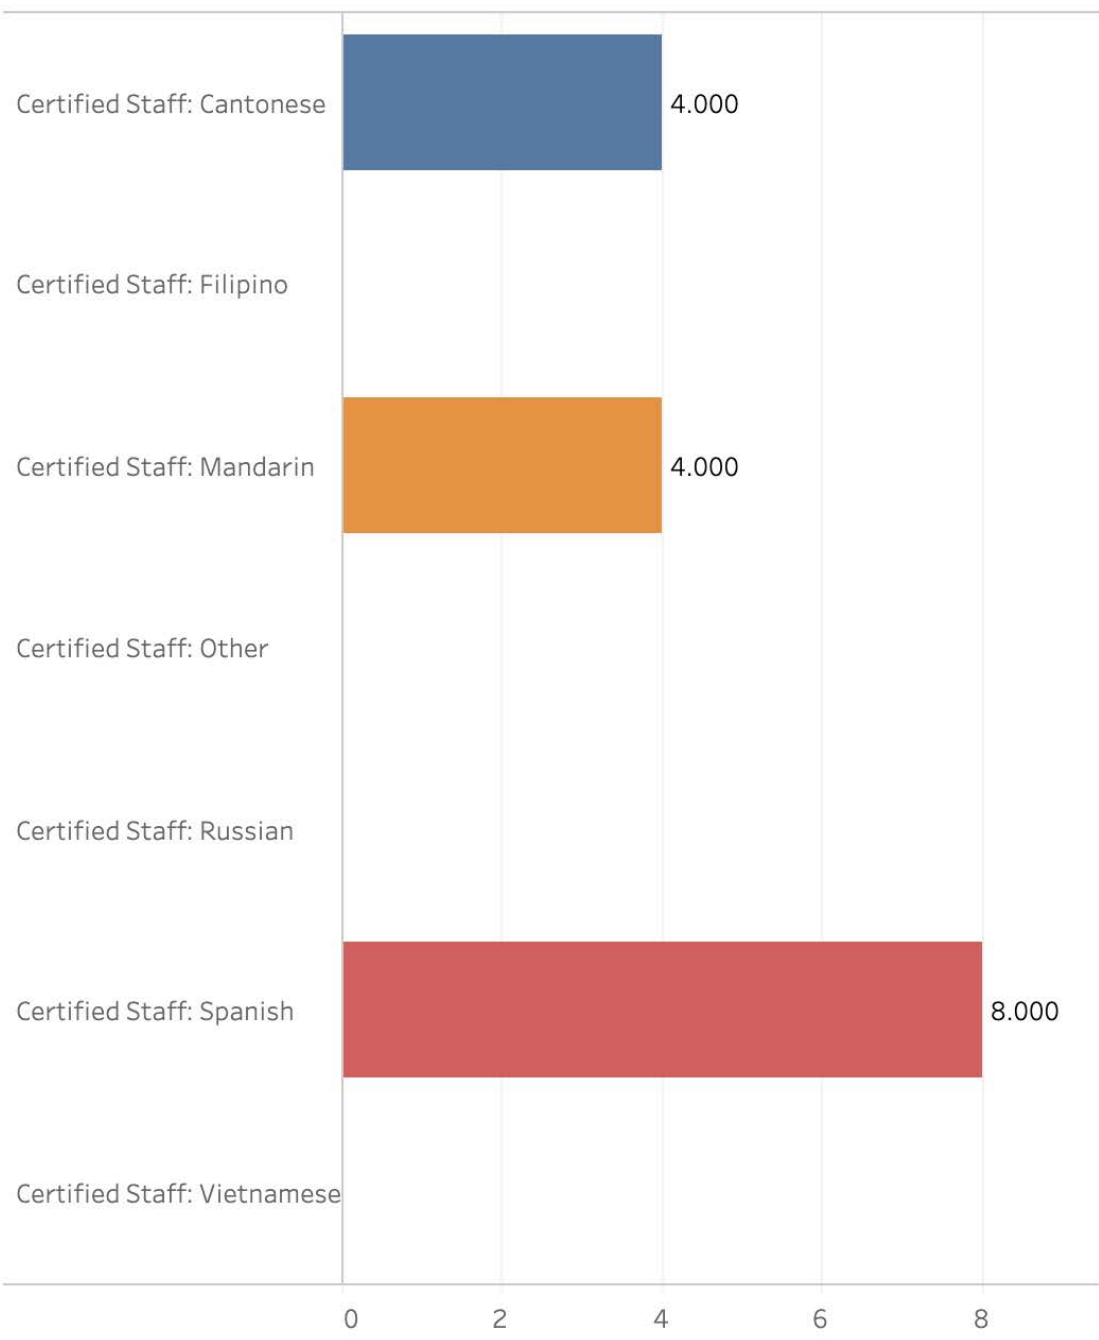

Certified Multilingual Staff