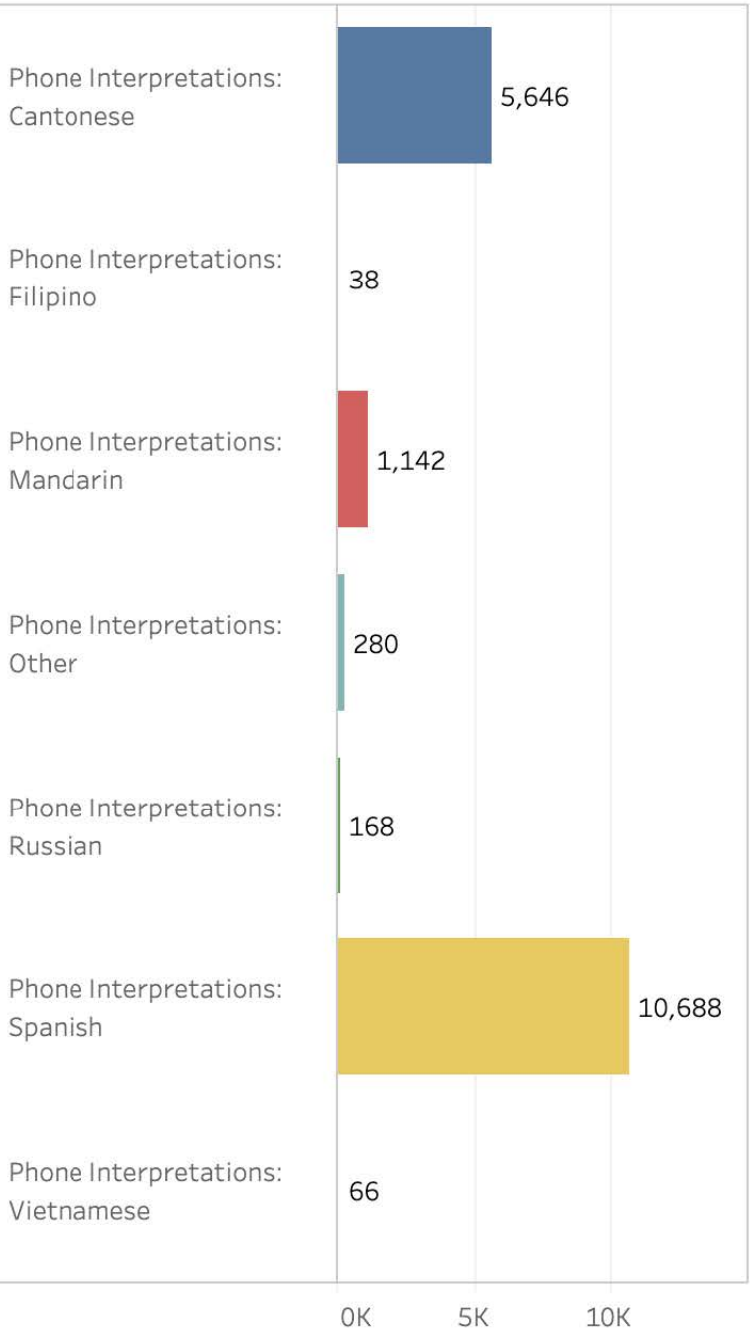

Department

311 (Customer Service)

LEP Clients Served

Translations

Telephonic Interpretations

In-Person Interpretations

Department

311 (Customer Service)