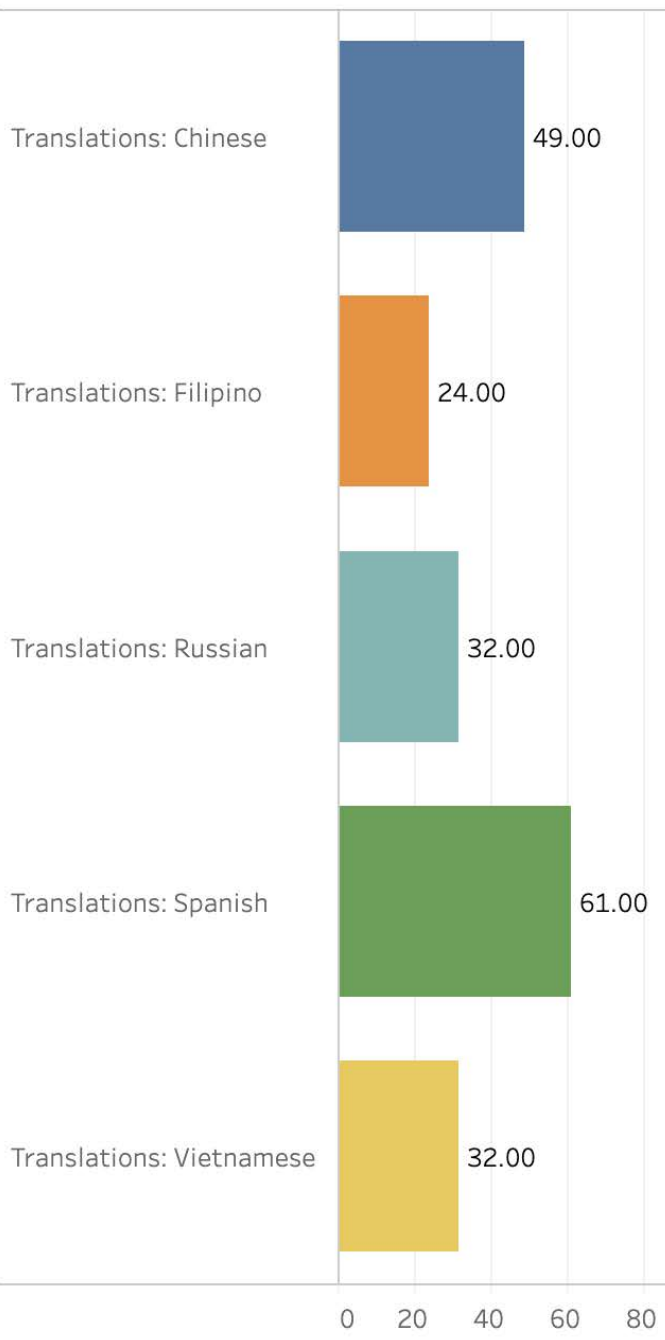

Translations