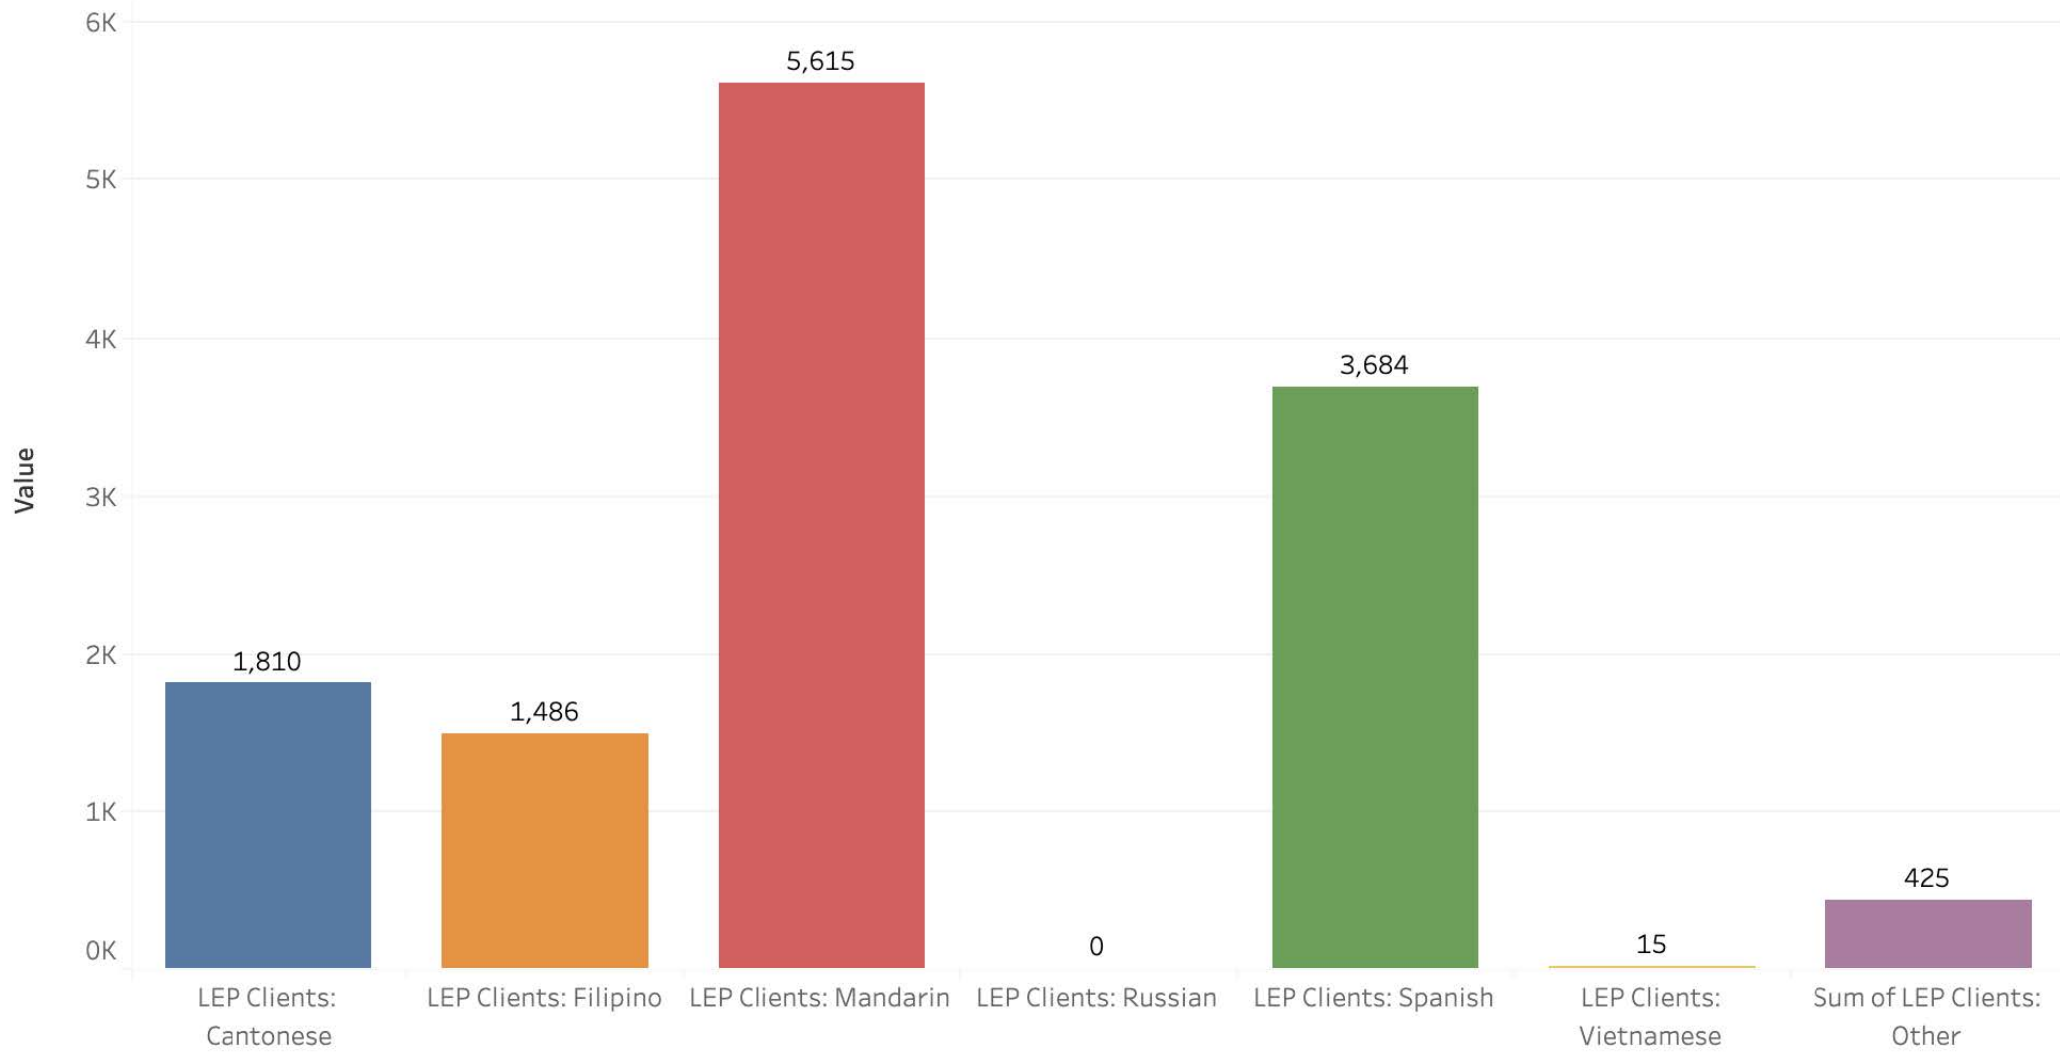

0

0

0 20 40 60

All Multilingual Staff

Certified Multilingual Staff

Department

San Francisco International Airport (AIR) ▼

LEP Clients Served