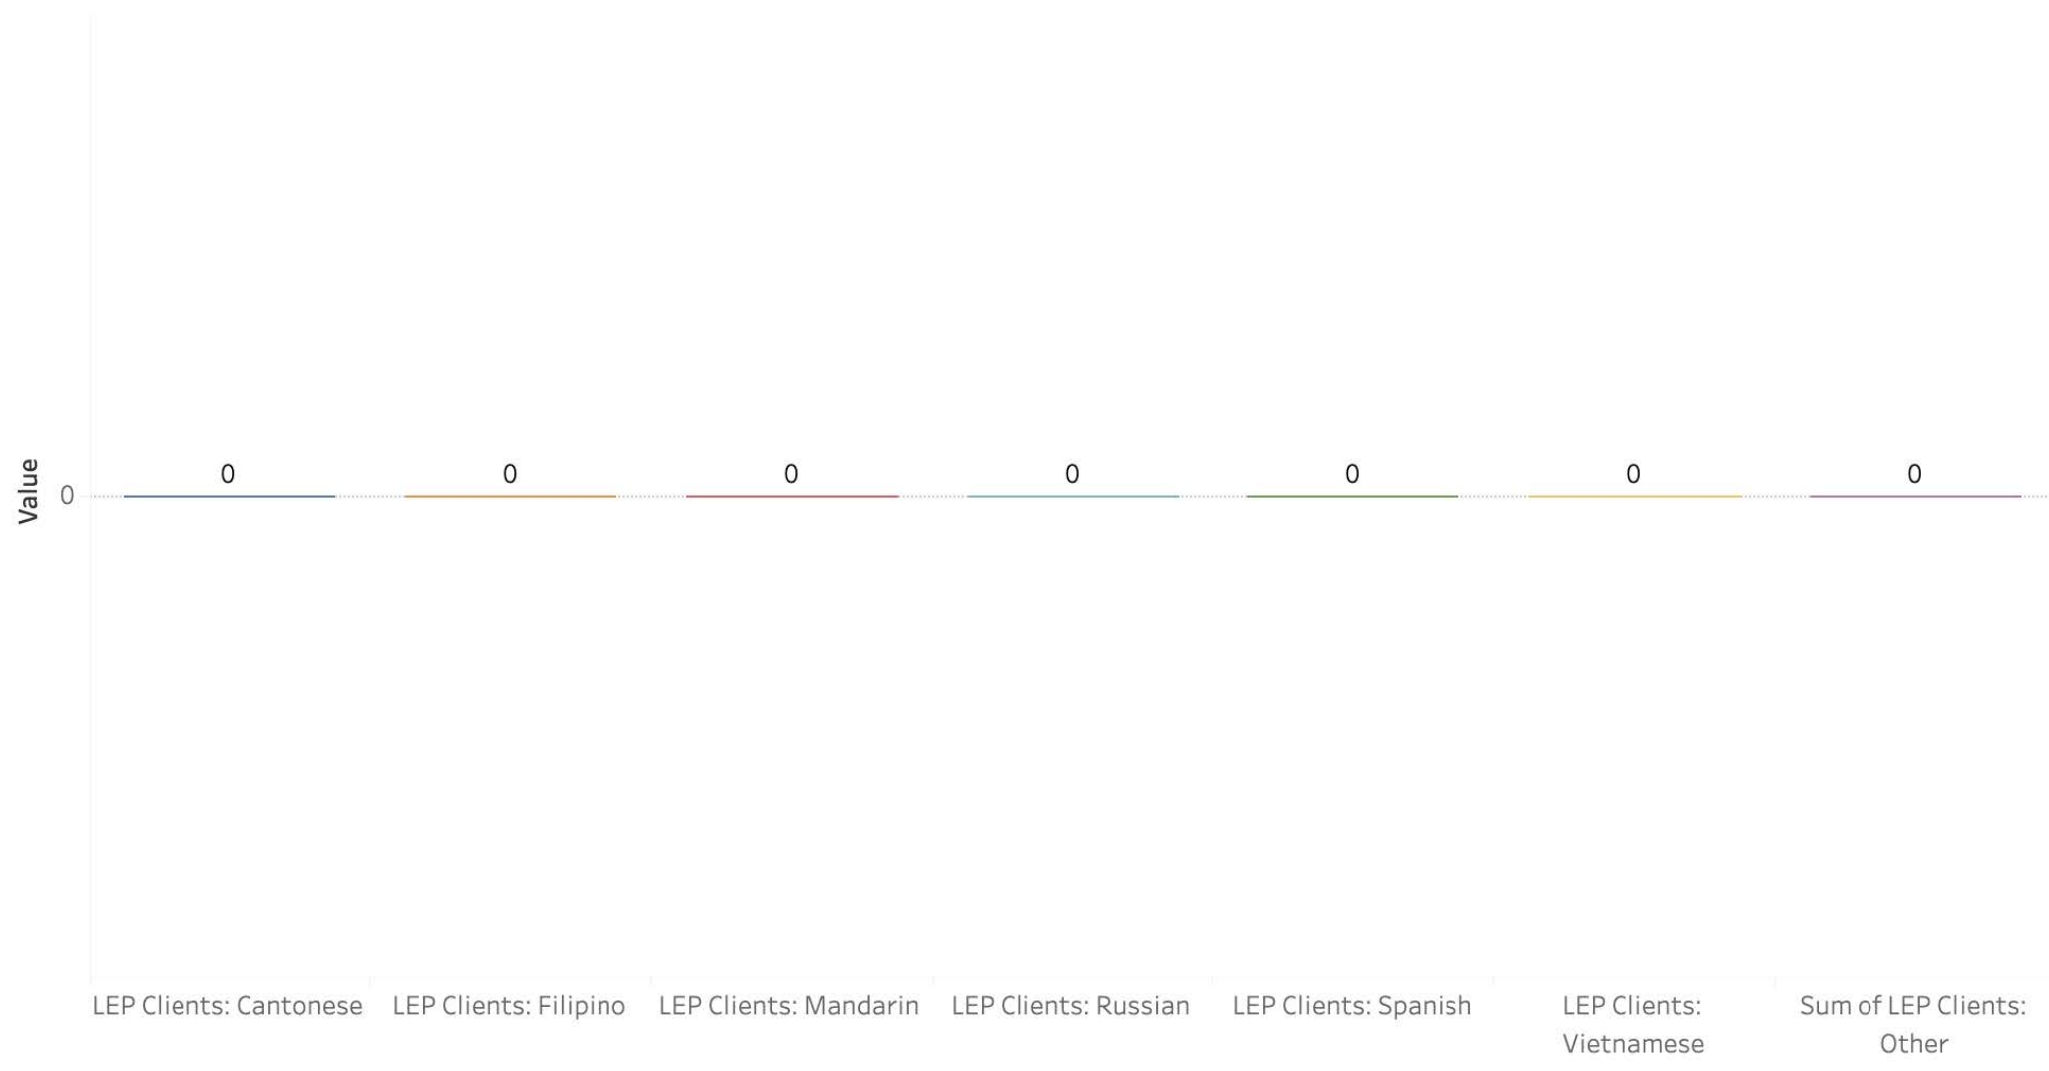

Certified Multilingual Staff

Department

Asian Art Museum

LEP Clients Served

Translations

Telephonic Interpretations

In-Person Interpretations

Department