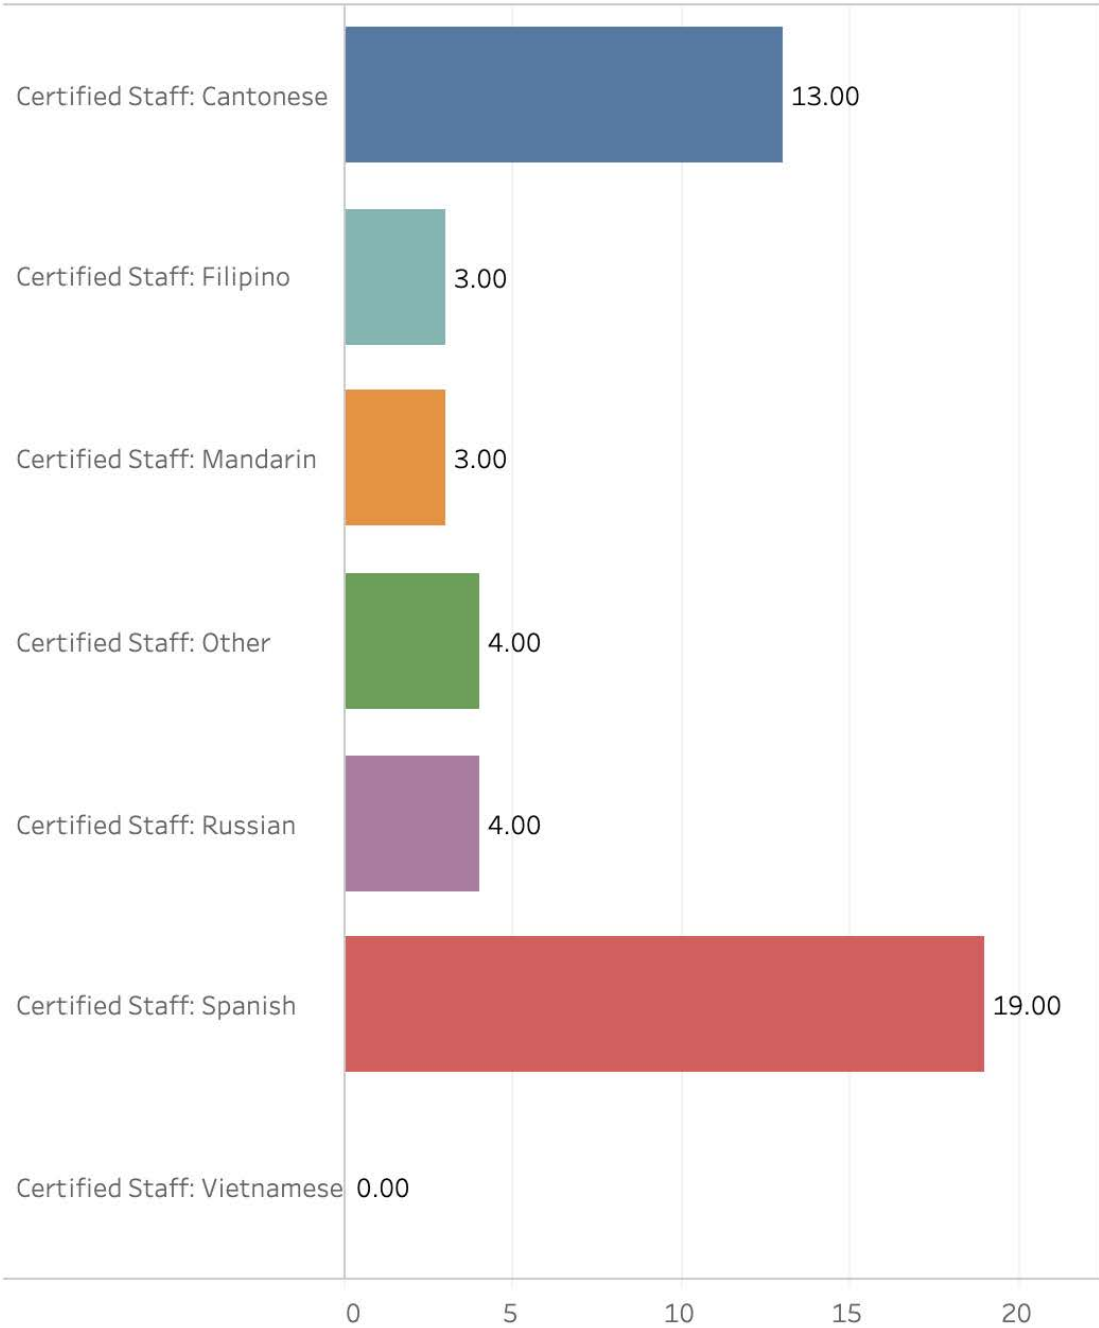

Telephonic Interpretations

In-Person Interpretations

Department

Emergency Management - 911

All Multilingual Staff

Certified Multilingual Staff

Department
Environment (ENV)

LEP Clients Served