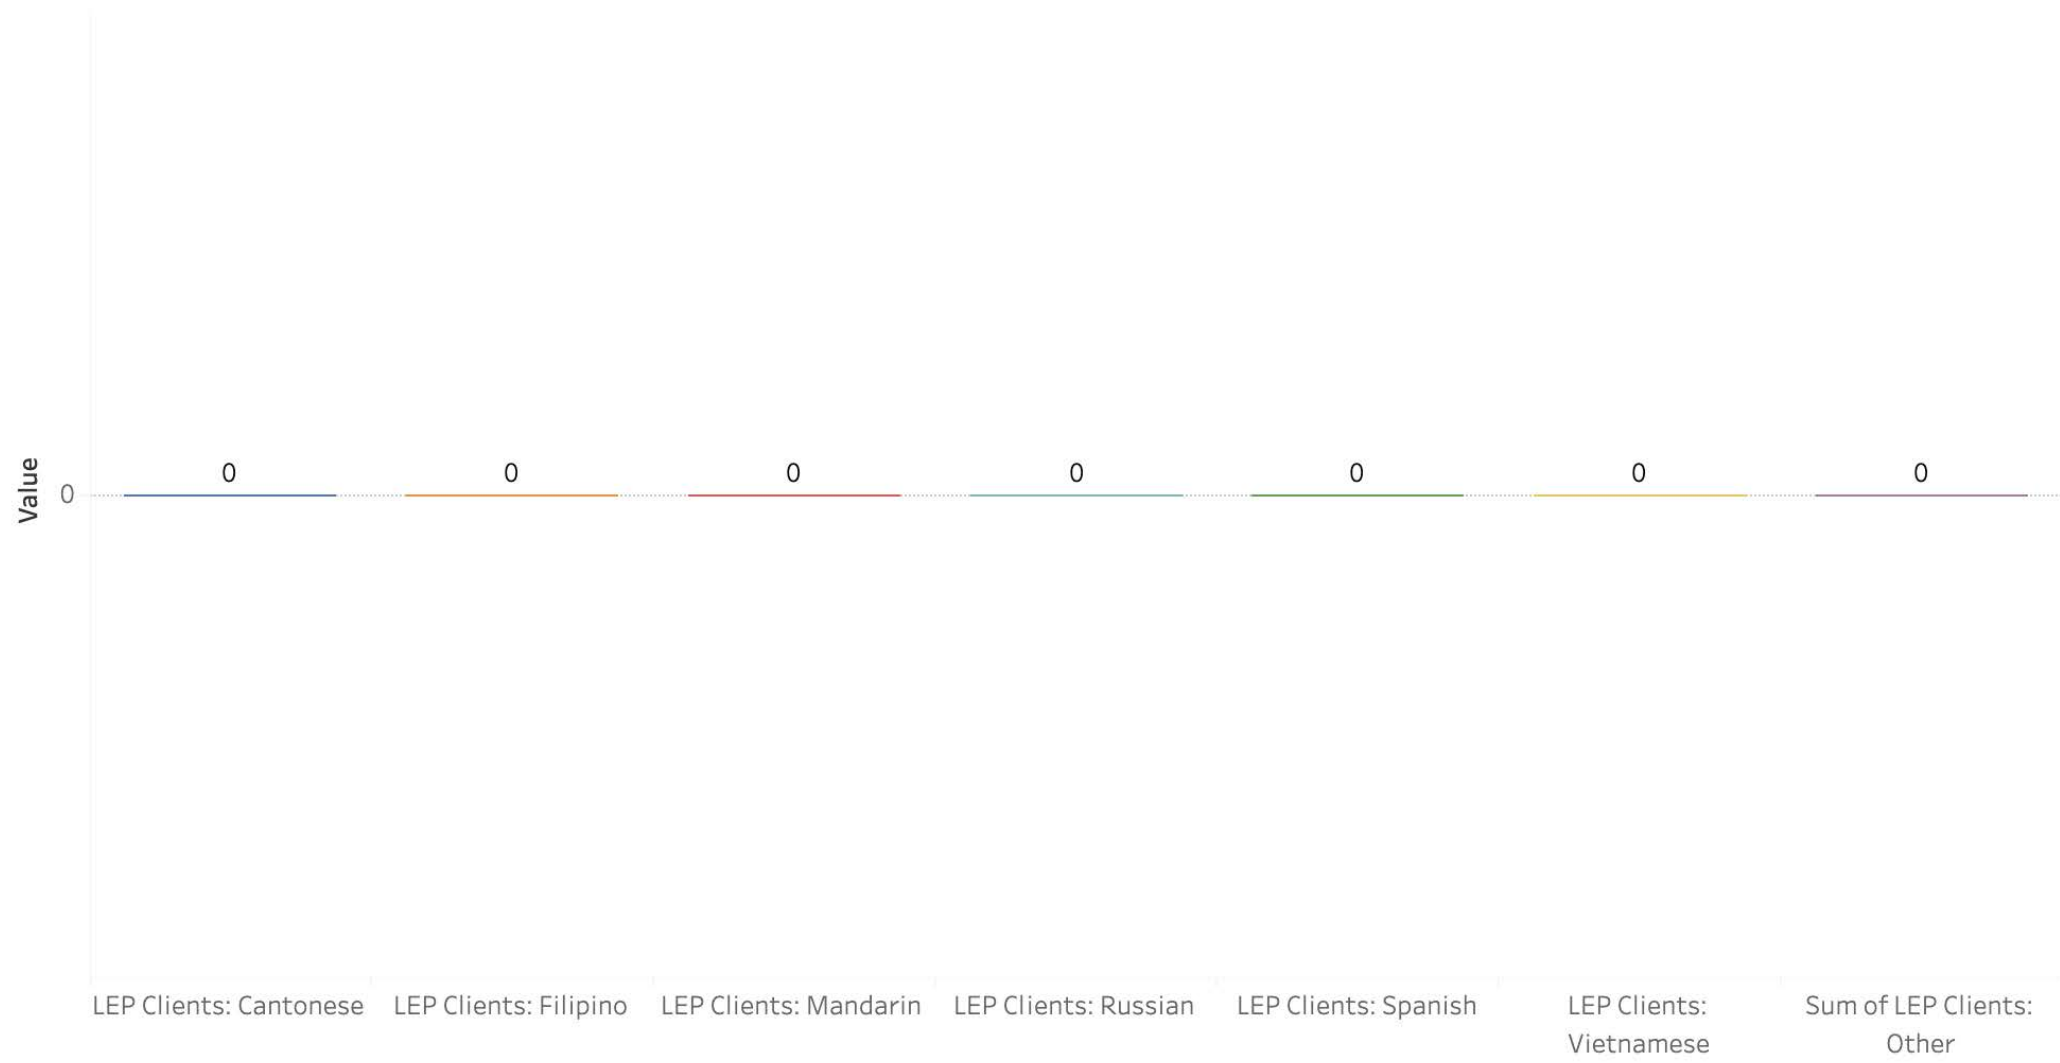

Department

Port of San Francisco

LEP Clients Served

Department

Port of San Francisco

Translations

Translations: Chinese	0
Translations: Filipino	0
Translations: Russian	0
Translations: Spanish	0
Translations: Vietnamese	0