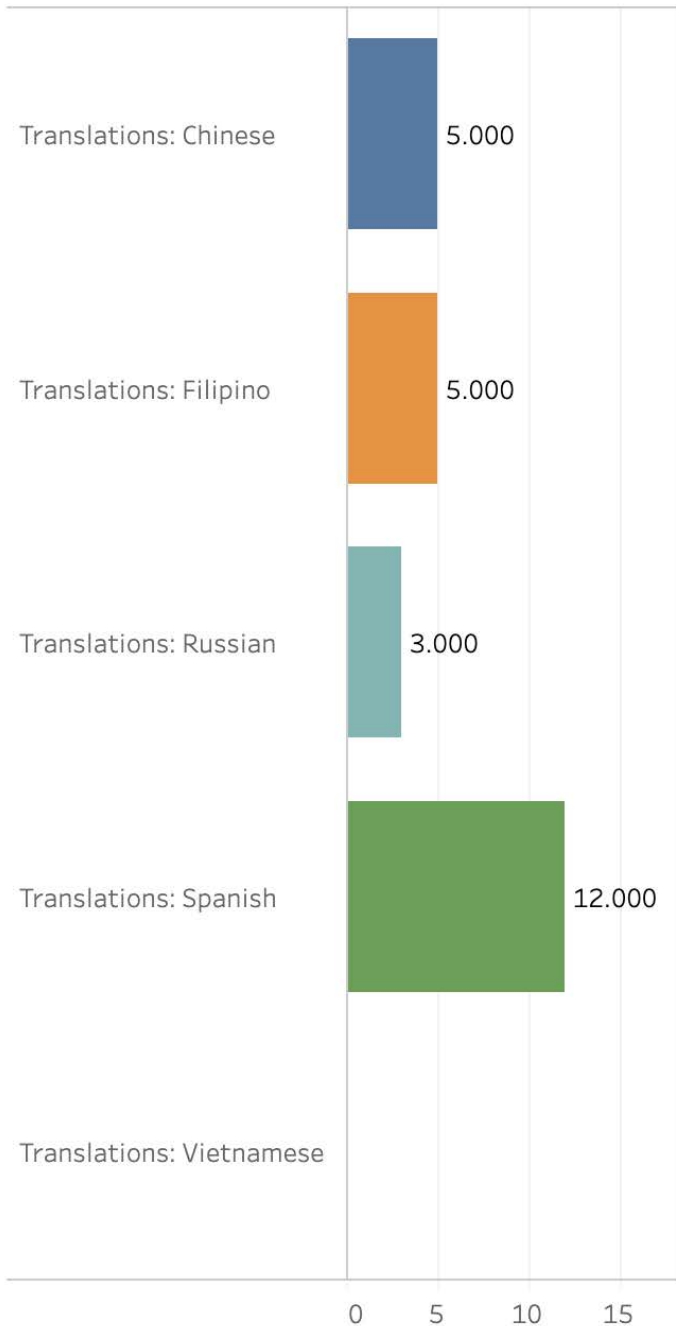

Department

Fine Arts Museums of San Francisco

Translations