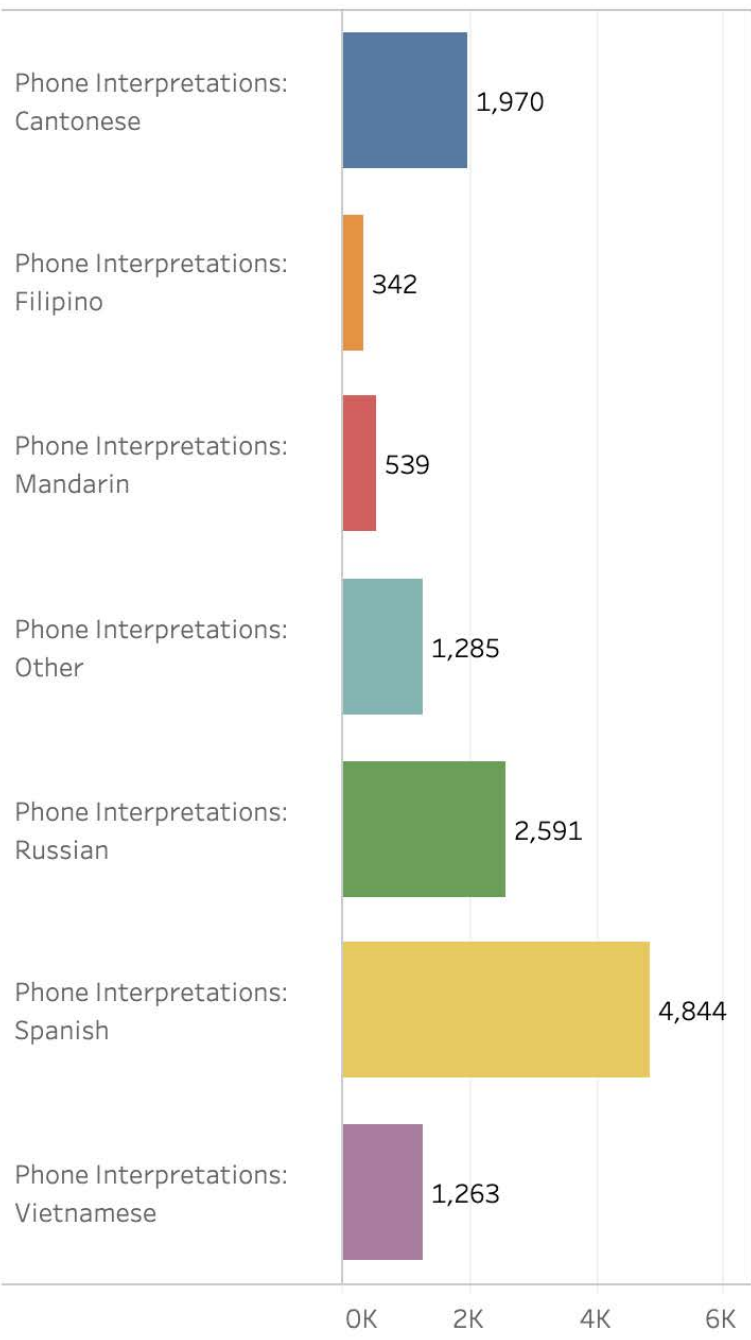

In-Person Interpretations

Department

Human Services Agency (HSA) ▼

All Multilingual Staff

Certified Multilingual Staff

Department

Juvenile Probation (JUV) ▼

LEP Clients Served