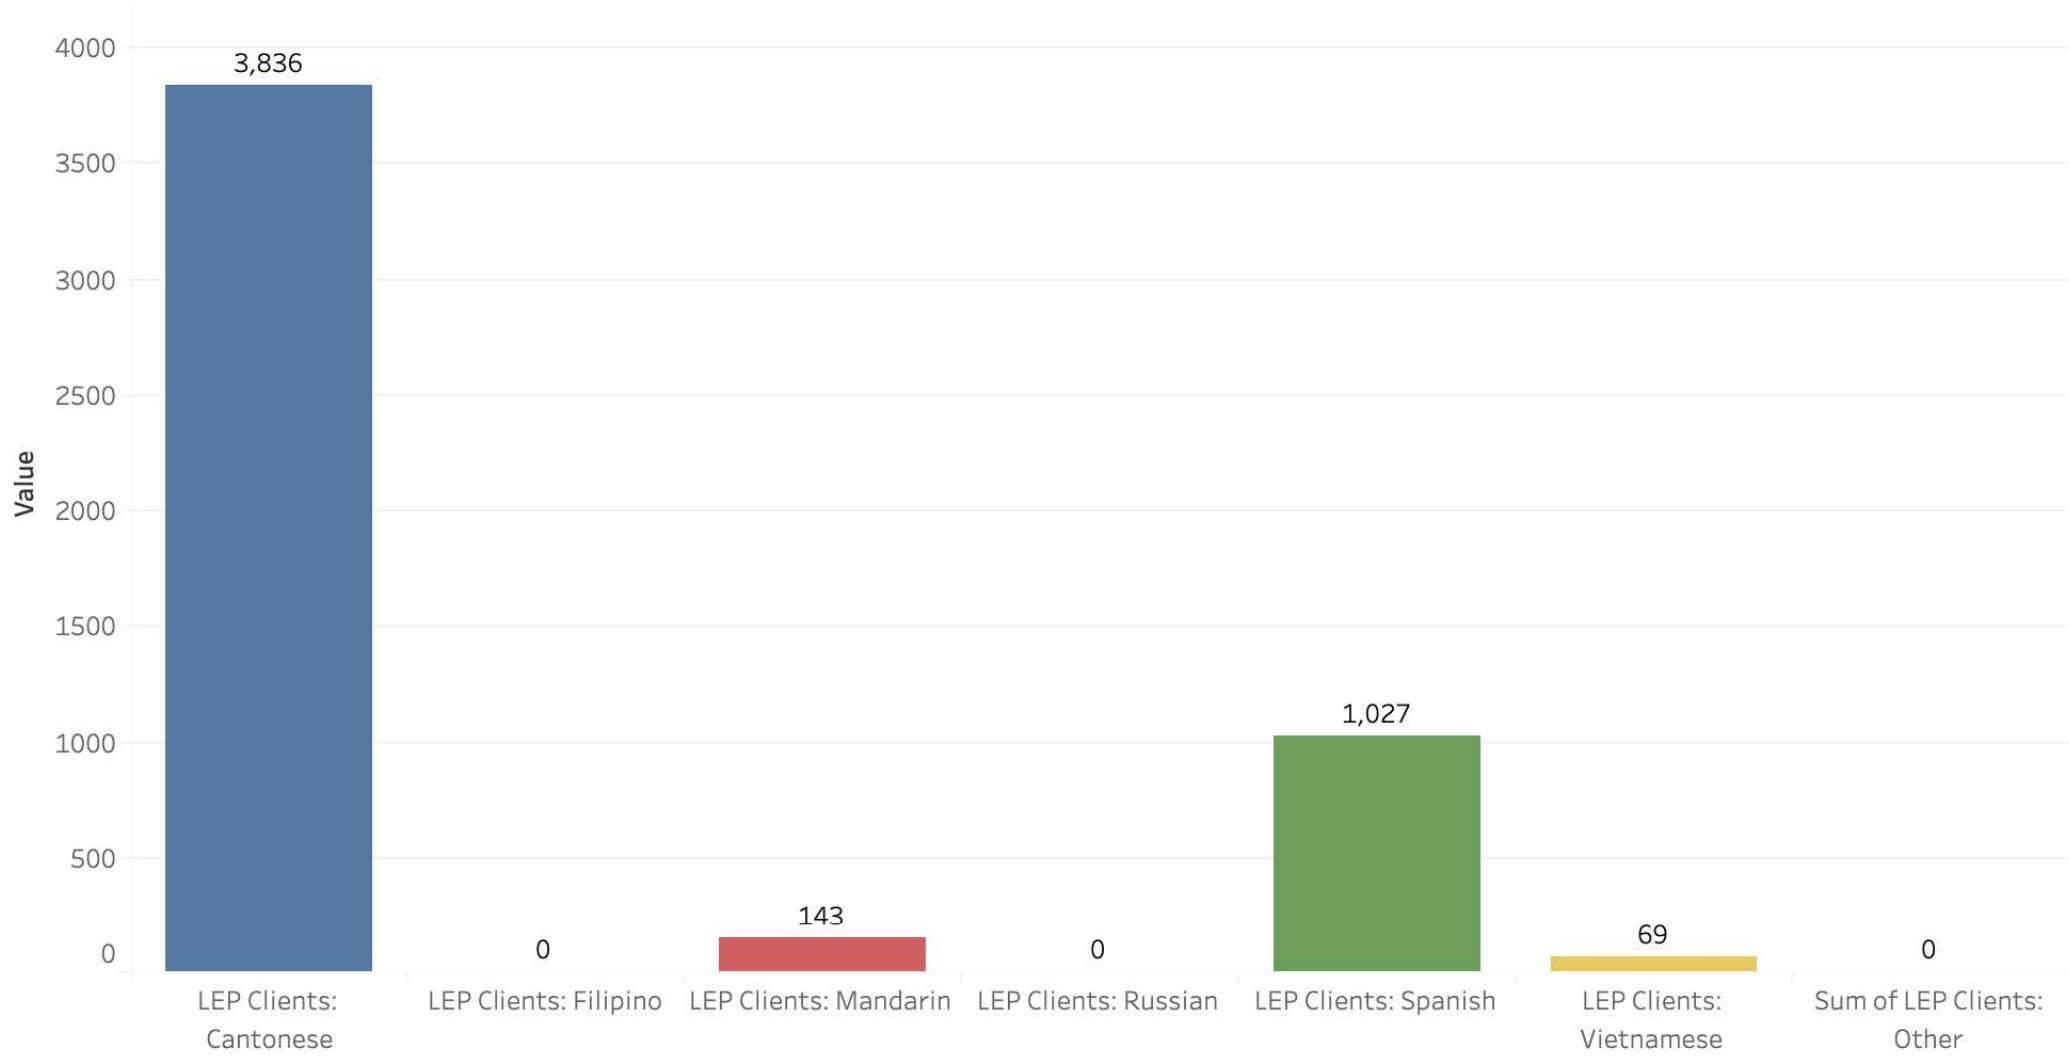

Telephonic Interpretations

In-Person Interpretations

Department

Emergency Management - 911

All Multilingual Staff

Certified Multilingual Staff

Department
Environment (ENV)

LEP Clients Served