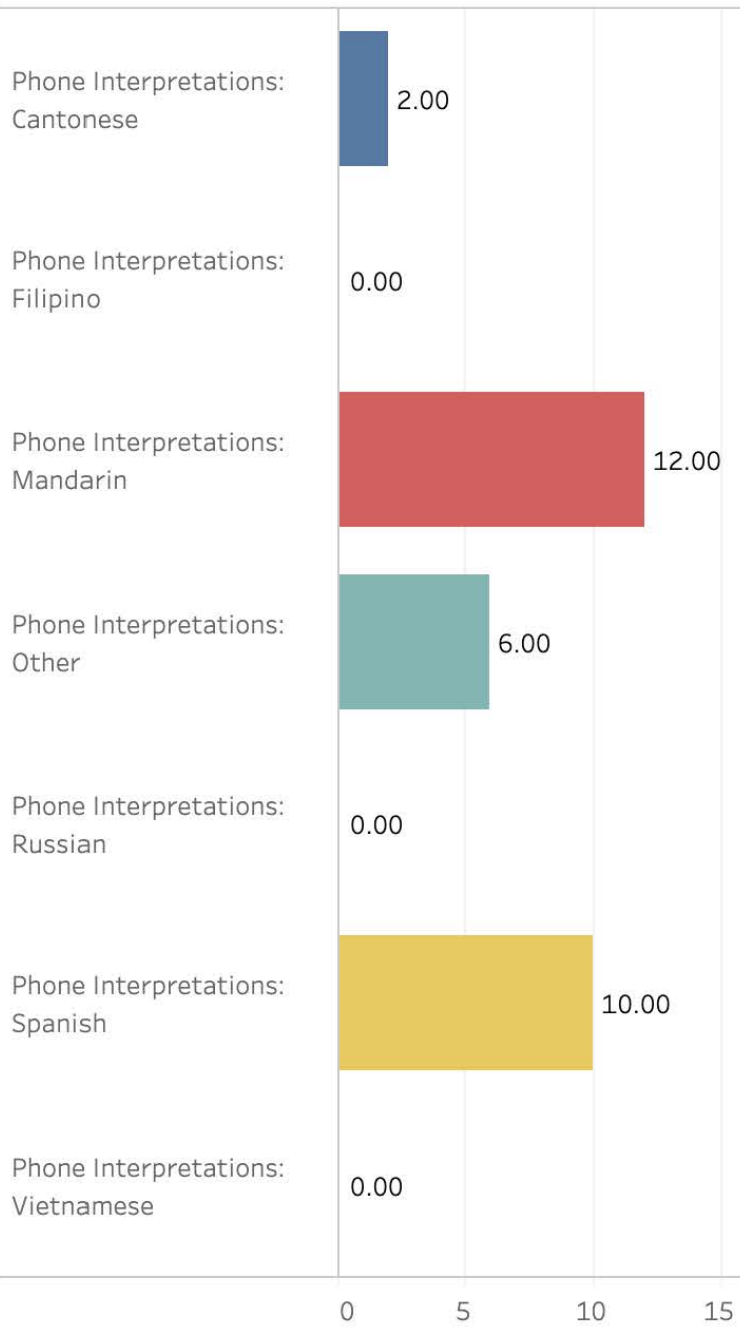

In-Person Interpretations

All Multilingual Staff

Certified Multilingual Staff

Department
Police Accountability, Department of

LEP Clients Served

Translations

Telephonic Interpretations

In-Person Interpretations