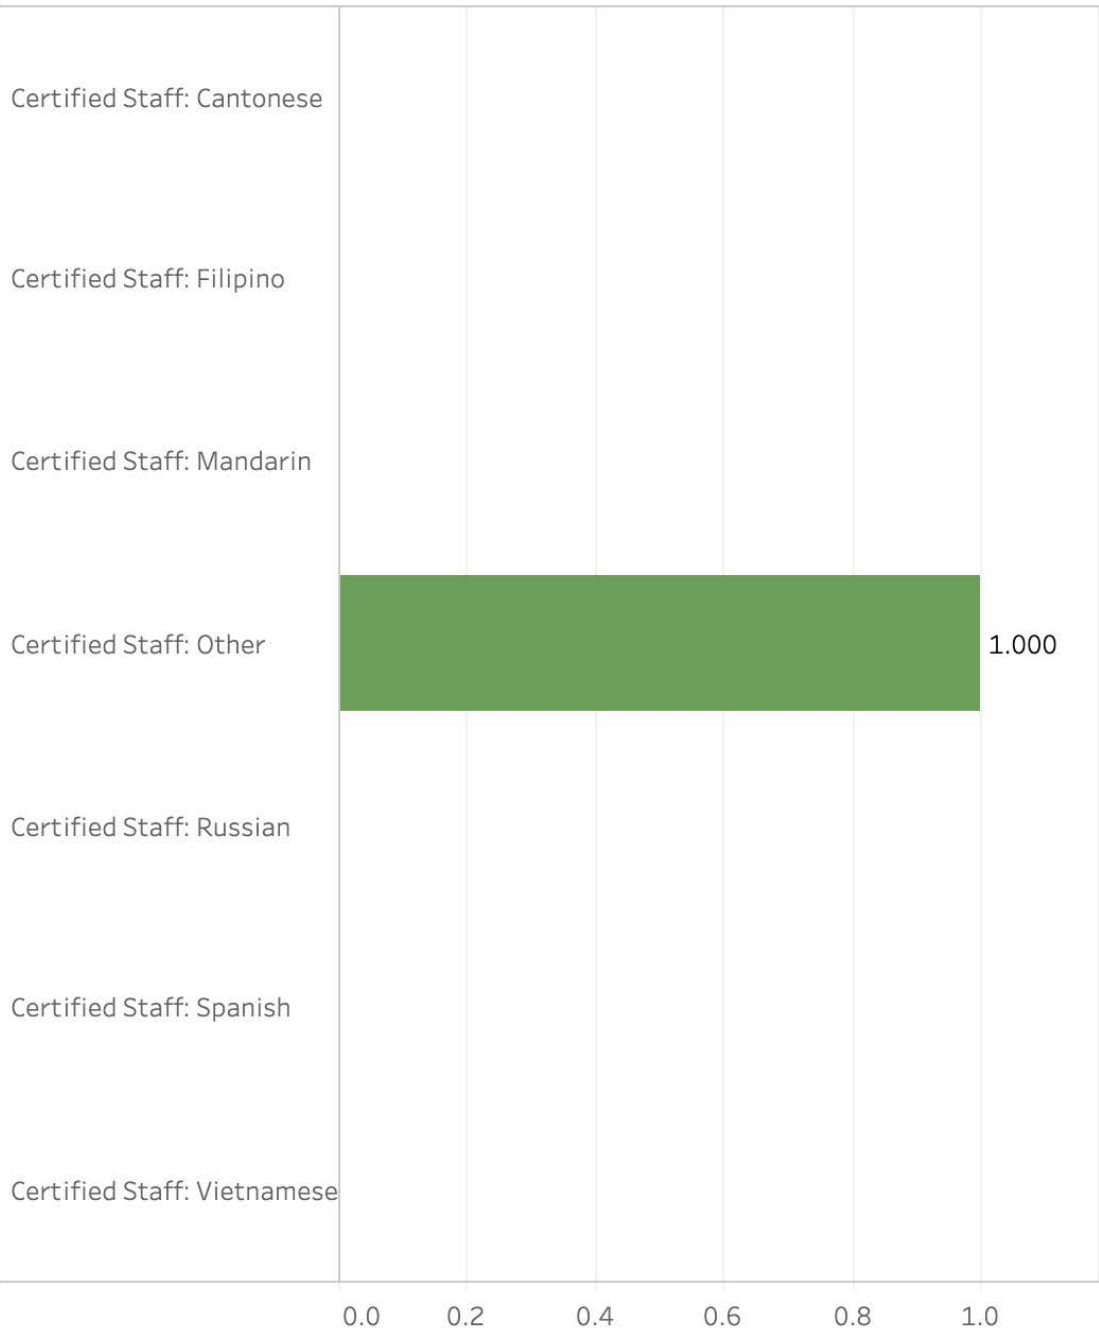

0

0 2 4 6 8

0

All Multilingual Staff

Certified Multilingual Staff

Department

Mayor's Office of Housing and Community Development

LEP Clients Served