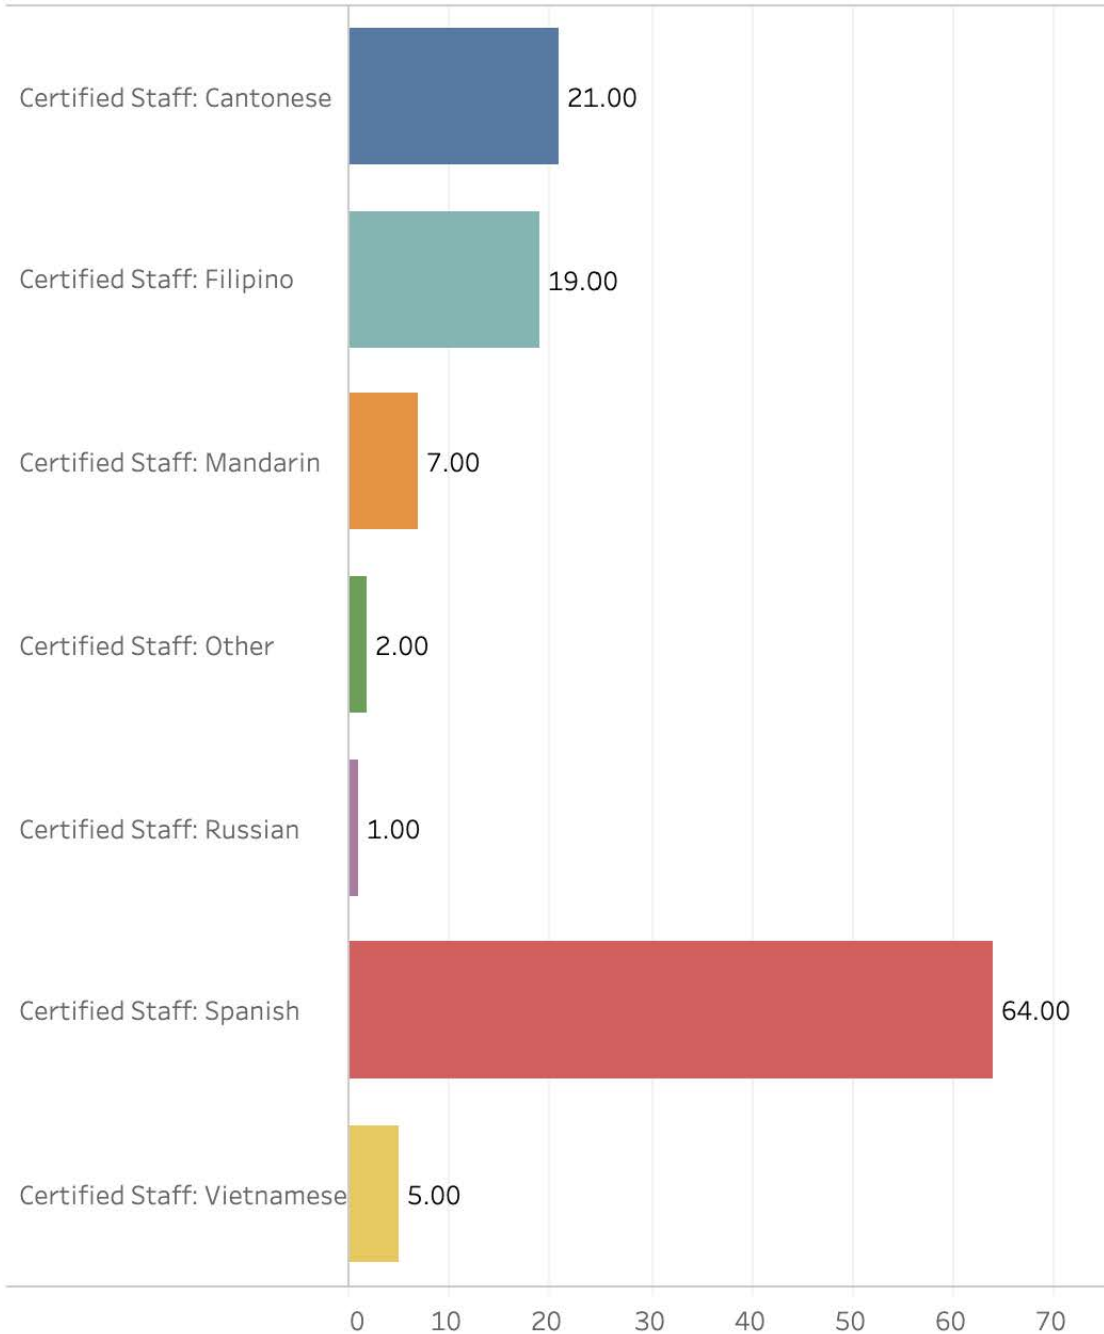

Certified Multilingual Staff