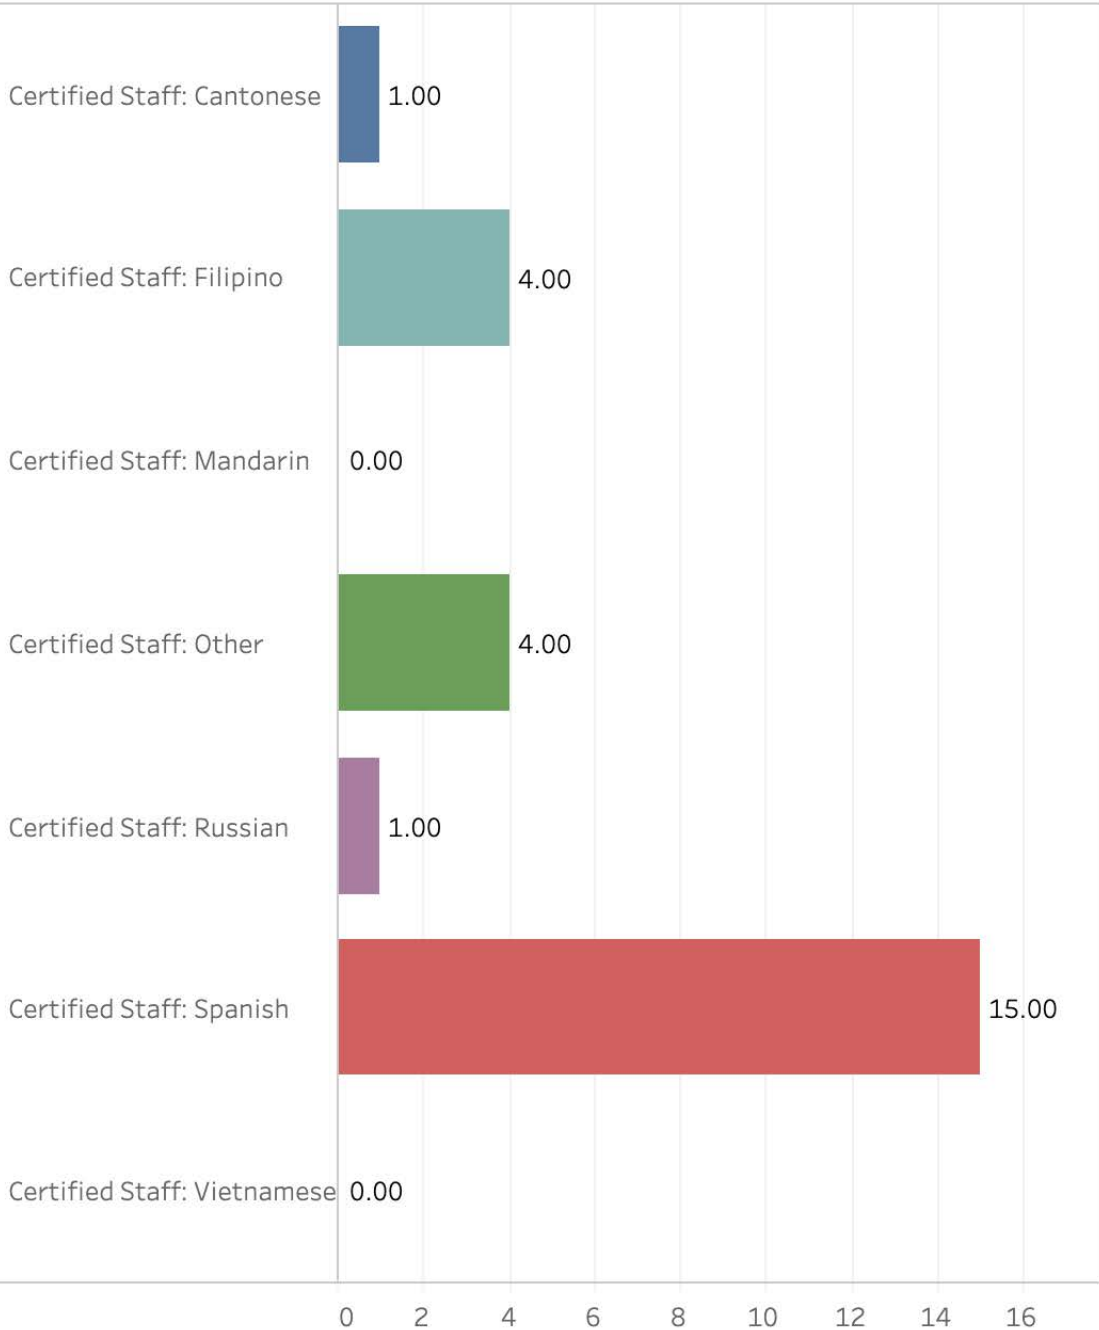

Certified Multilingual Staff