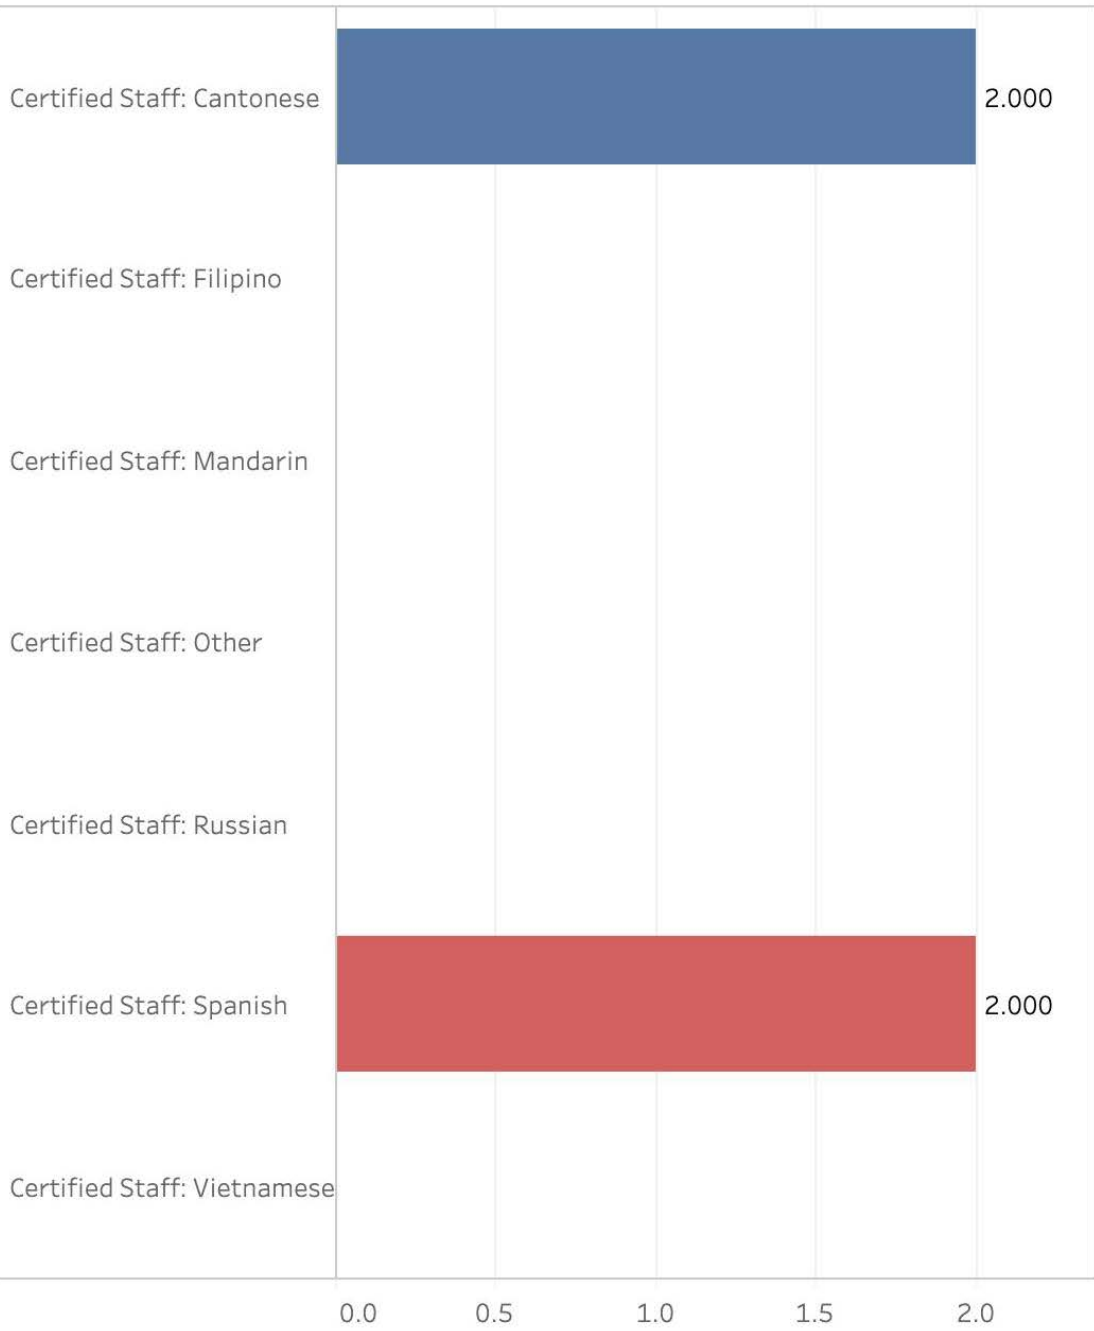

Certified Multilingual Staff