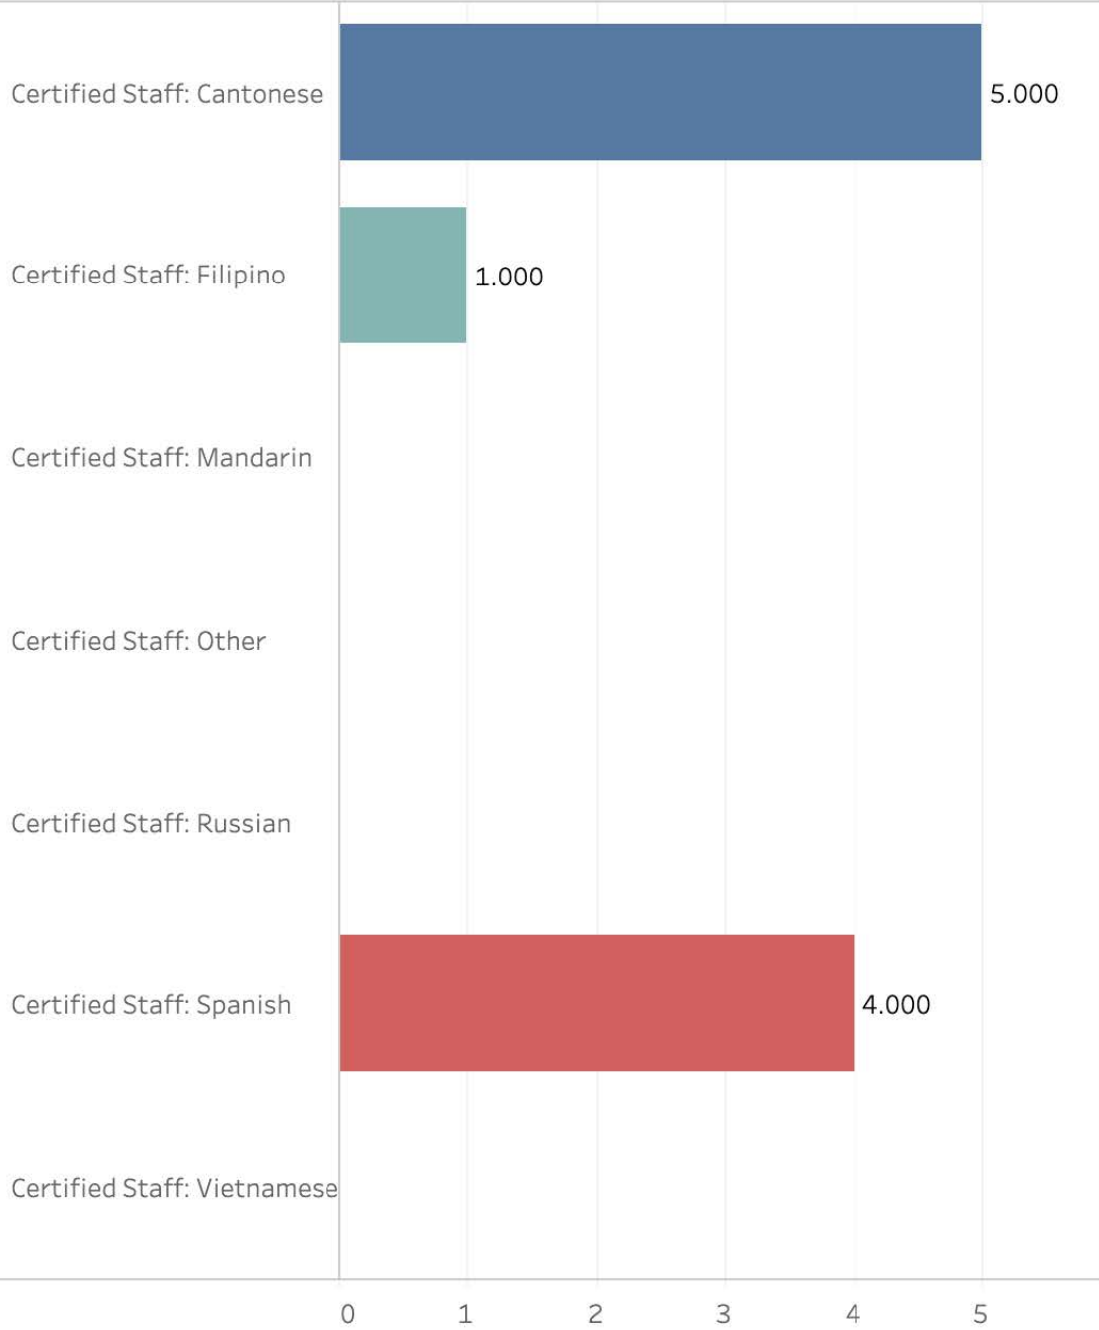

Telephonic Interpretations

In-Person Interpretations

All Multilingual Staff

Certified Multilingual Staff

Department

Office of Transgender Initiatives

LEP Clients Served

Translations