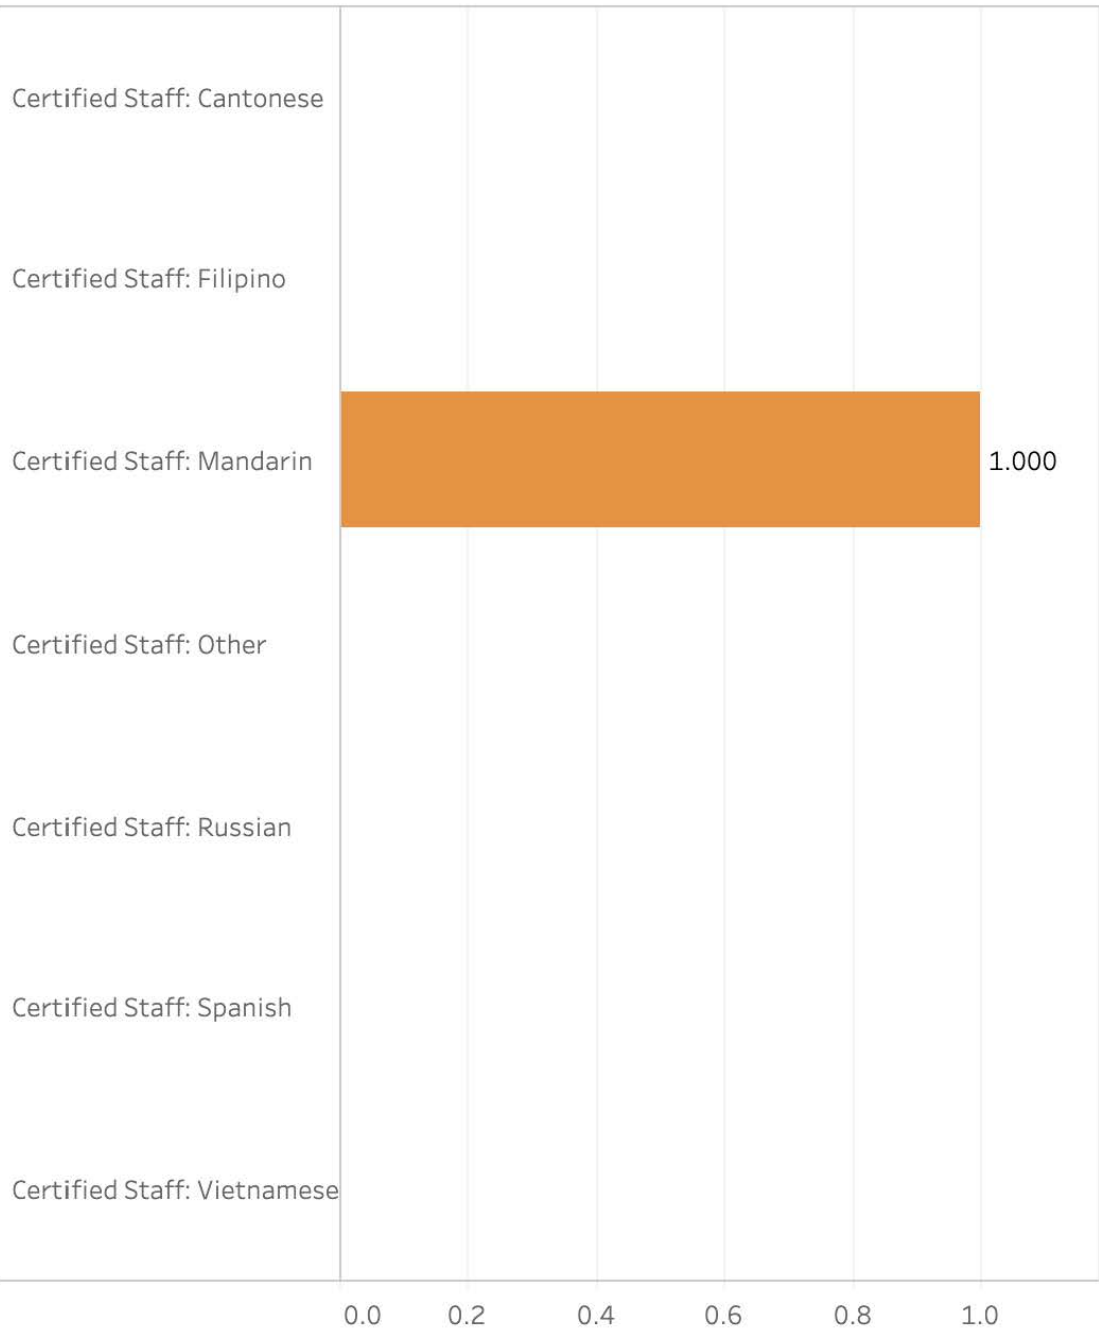

Certified Multilingual Staff