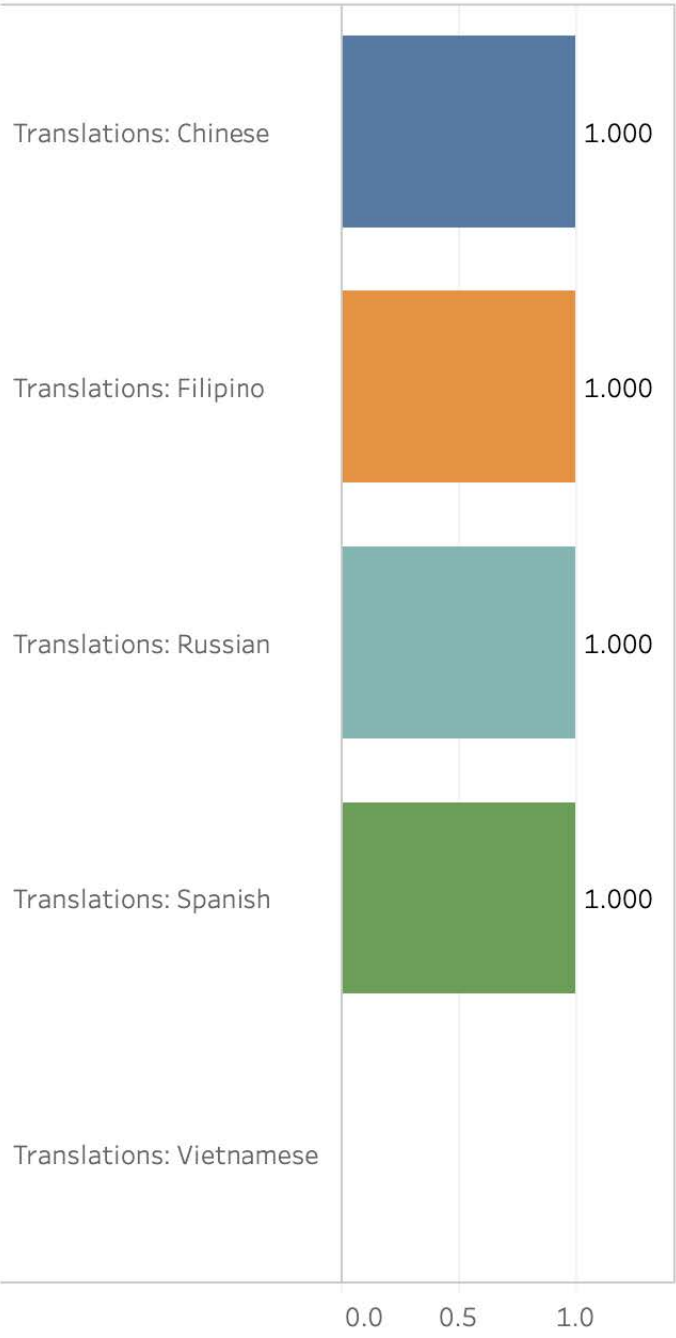

Department

311 (Customer Service)

LEP Clients Served

Translations

Telephonic Interpretations

In-Person Interpretations

Department

311 (Customer Service)