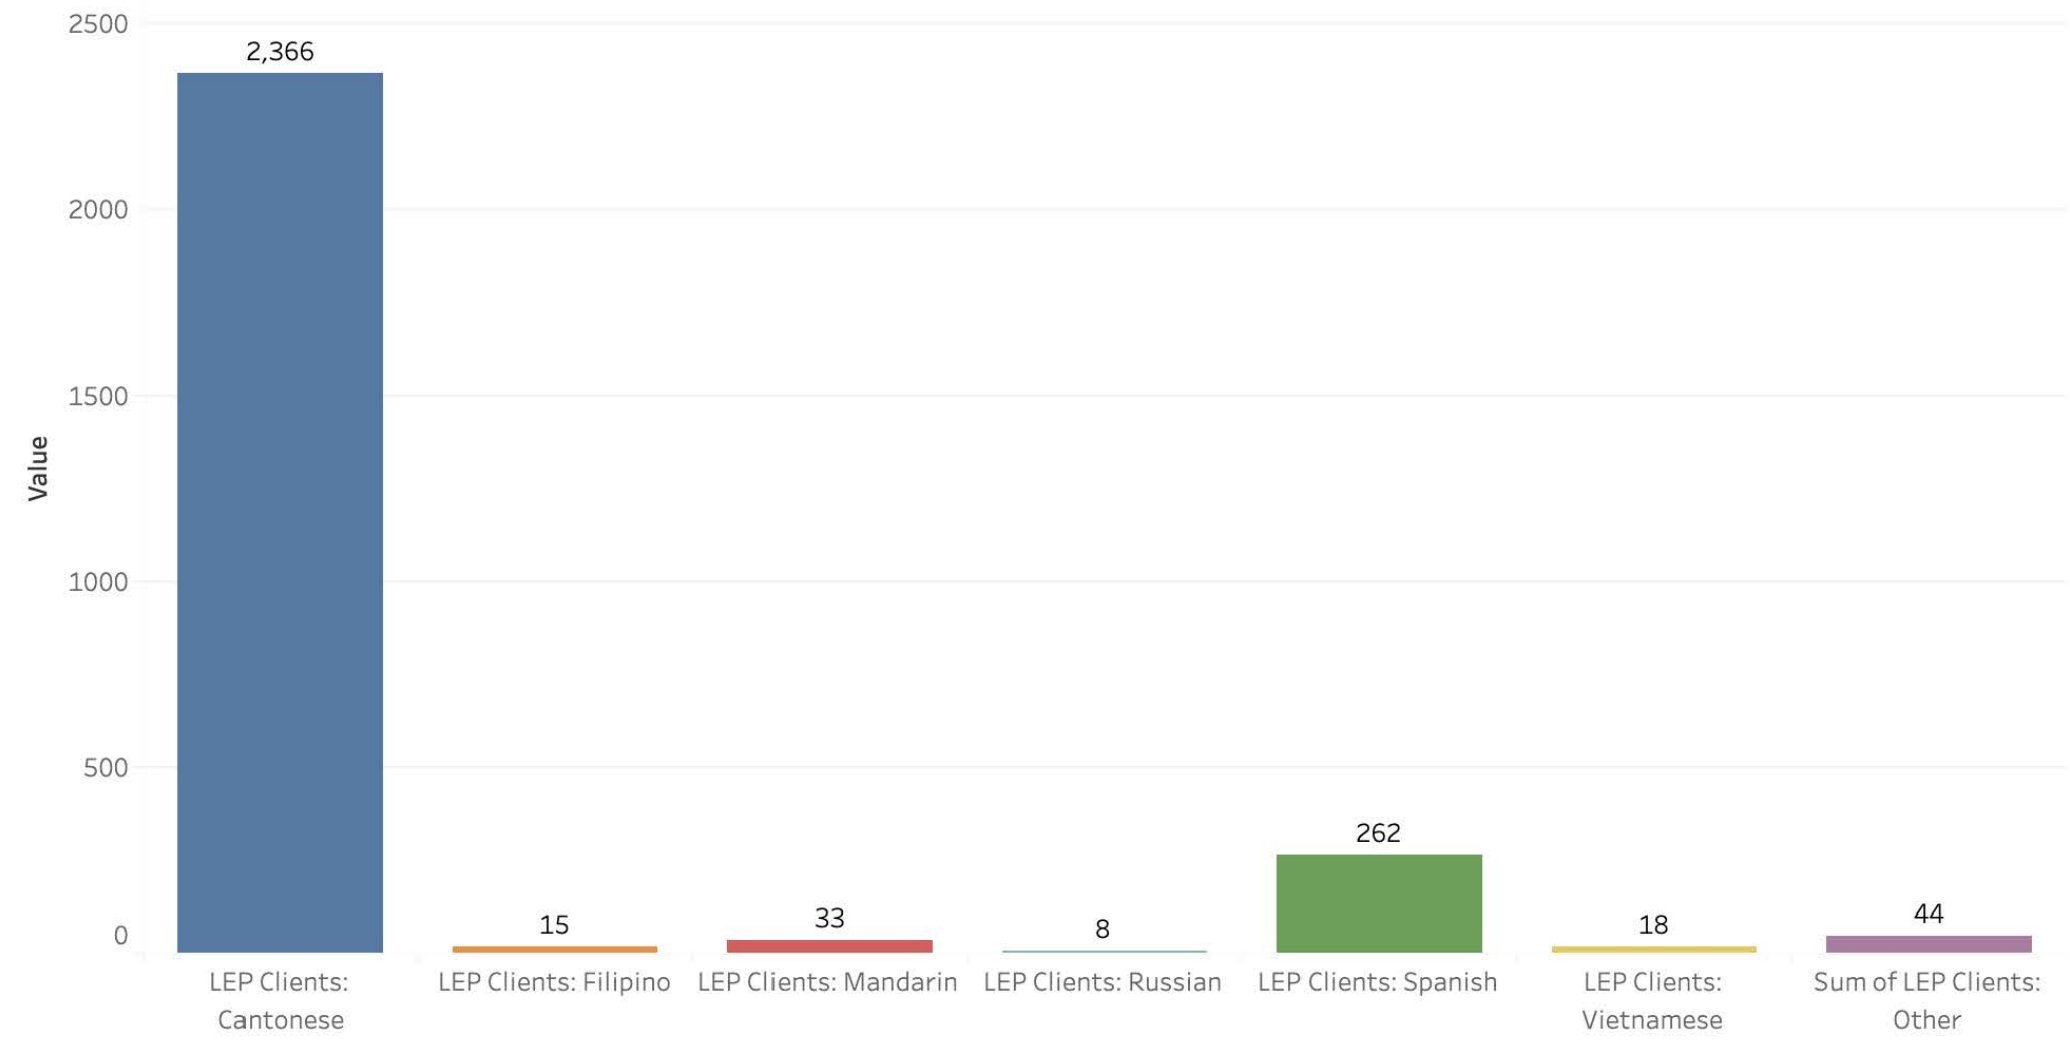

Asian Art Museum

All Multilingual Staff

Certified Multilingual Staff

Department

Assessor Recorder (ASR) ▼

LEP Clients Served

Department

Assessor Recorder (ASR)