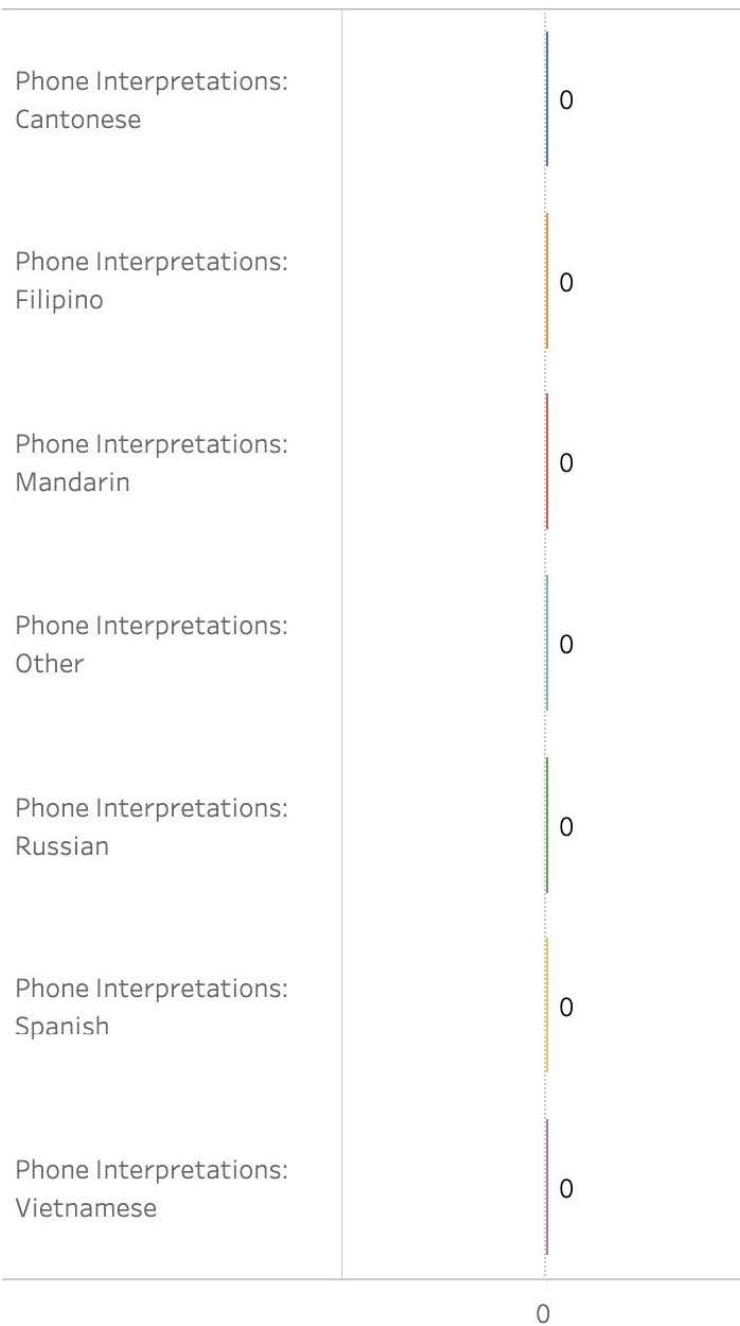

Certified Multilingual Staff

Department

Asian Art Museum

LEP Clients Served

Translations

Telephonic Interpretations

In-Person Interpretations

Department