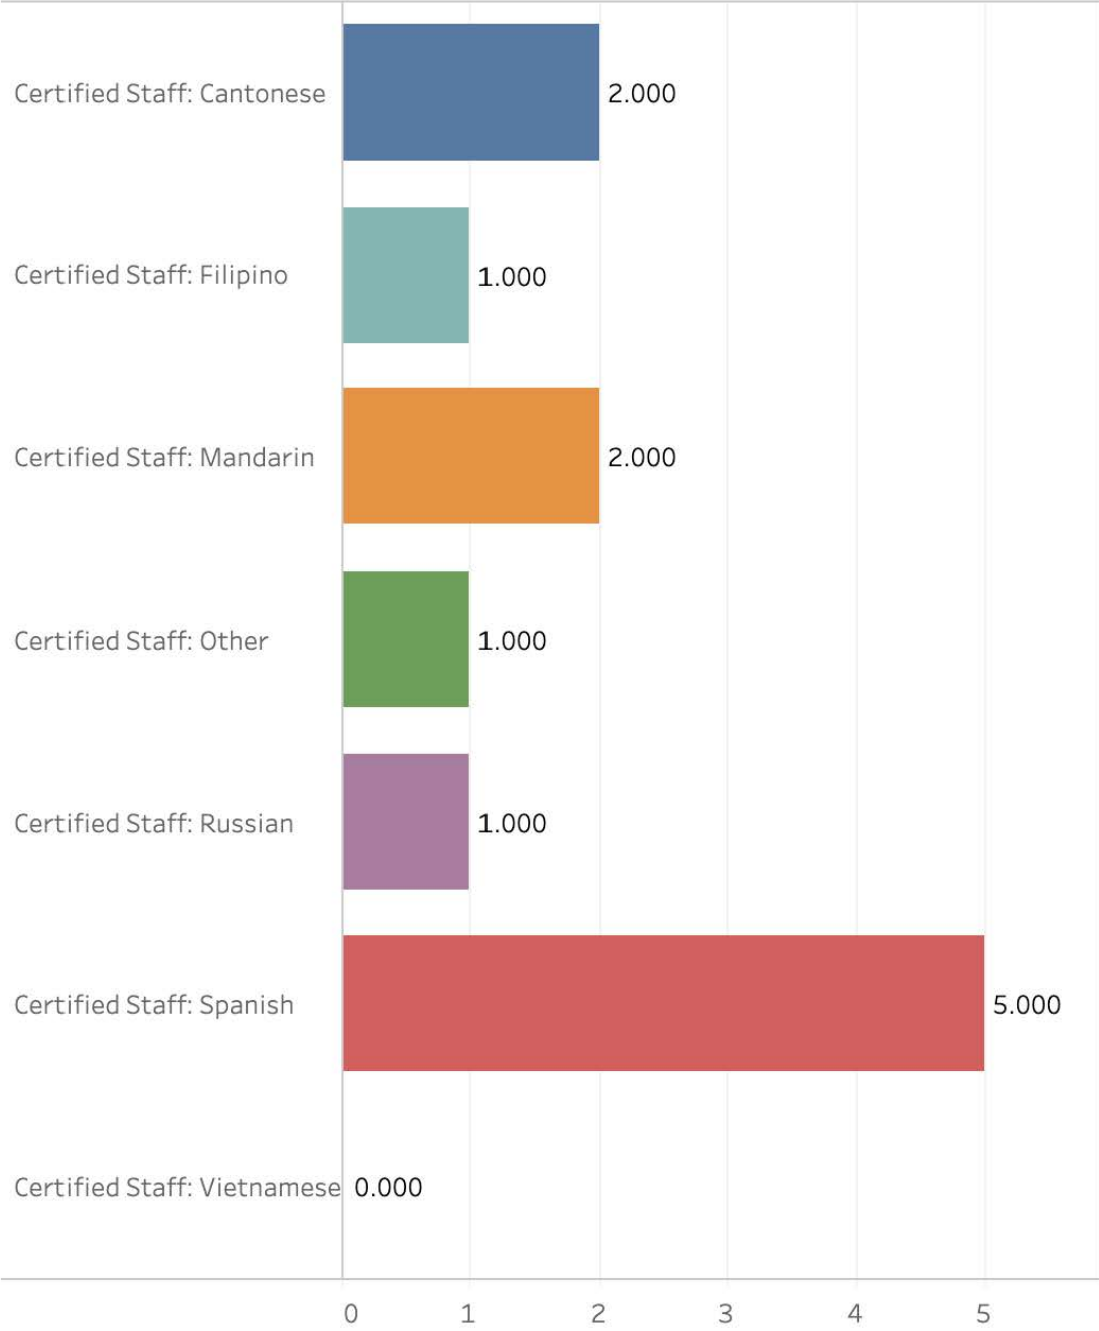

Civic Engagement and Immigrant Affairs (Office of) ▼

LEP Clients Served

Translations

Telephonic Interpretations

In-Person Interpretations

All Multilingual Staff

Certified Multilingual Staff

Department