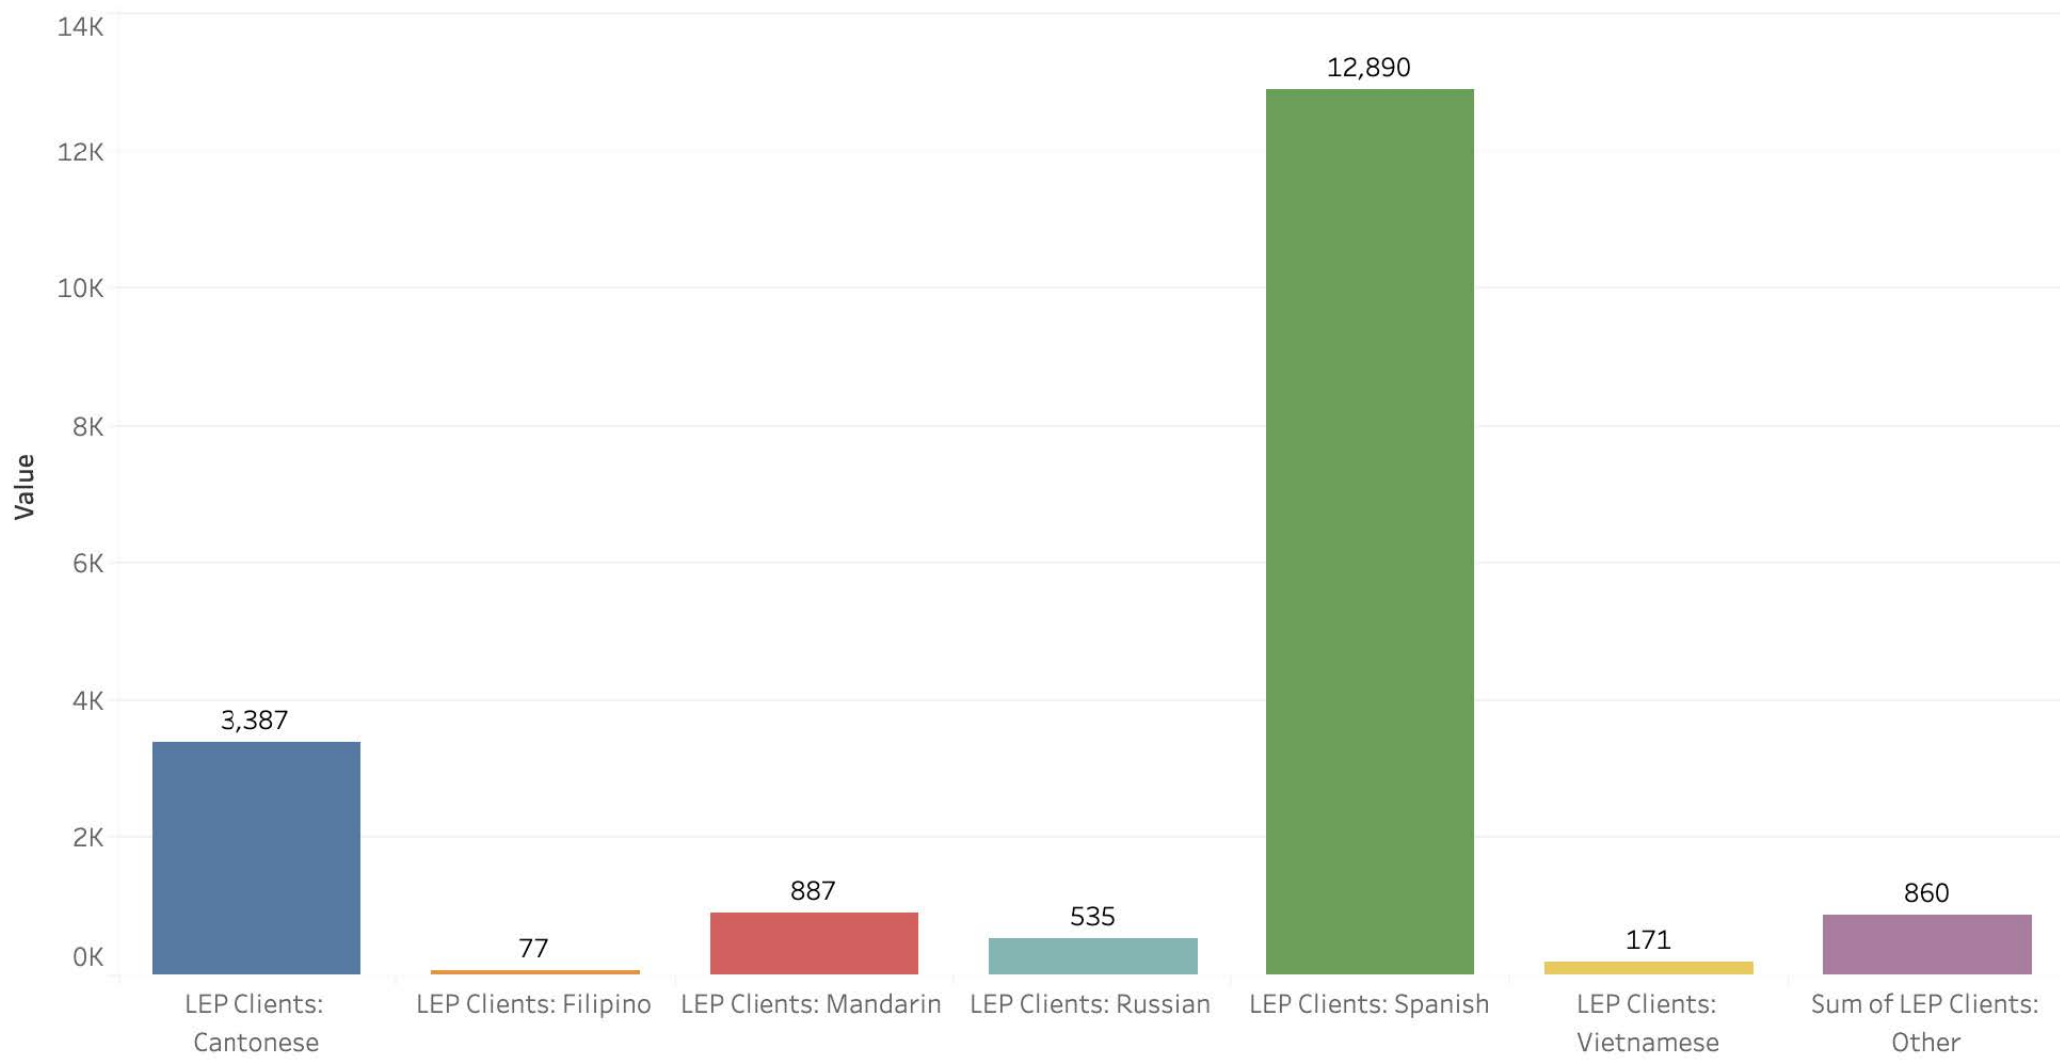

Telephonic Interpretations

In-Person Interpretations

All Multilingual Staff

Certified Multilingual Staff

Department

Emergency Management - 911

LEP Clients Served

Translations