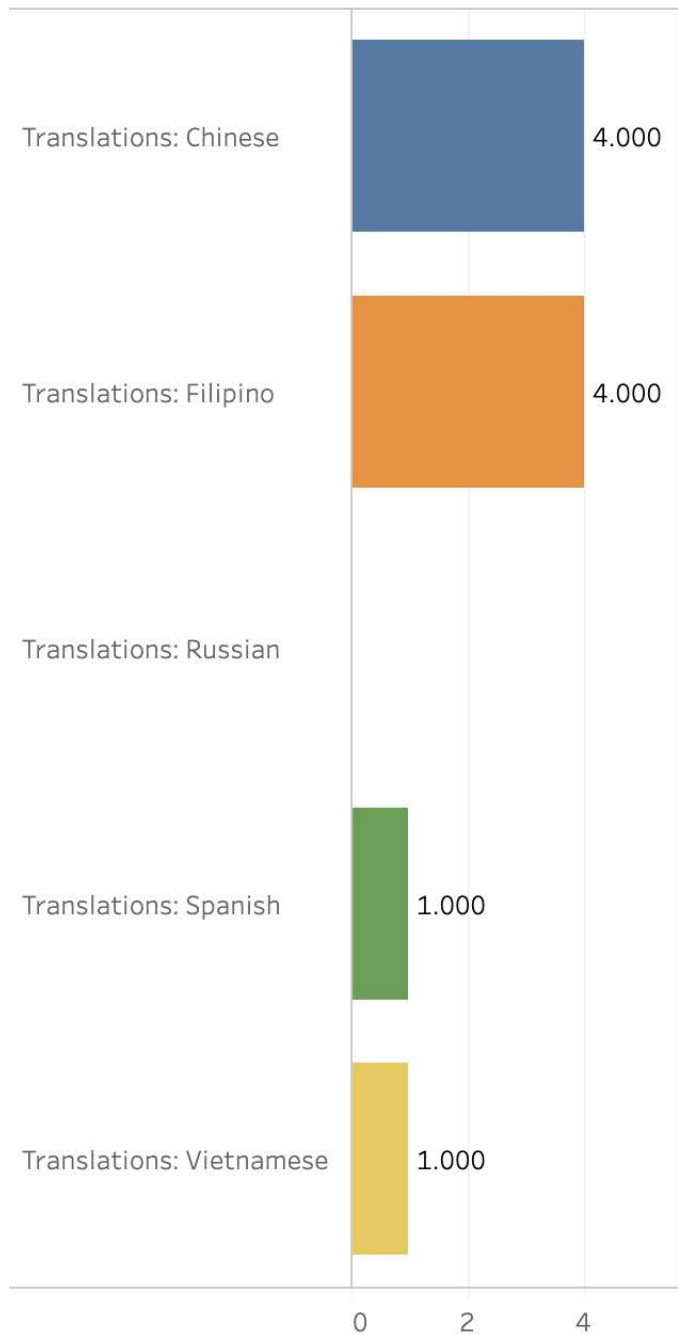

0

Department

Human Rights Commission

LEP Clients Served

Department

Human Rights Commission

Translations

Telephonic Interpretations