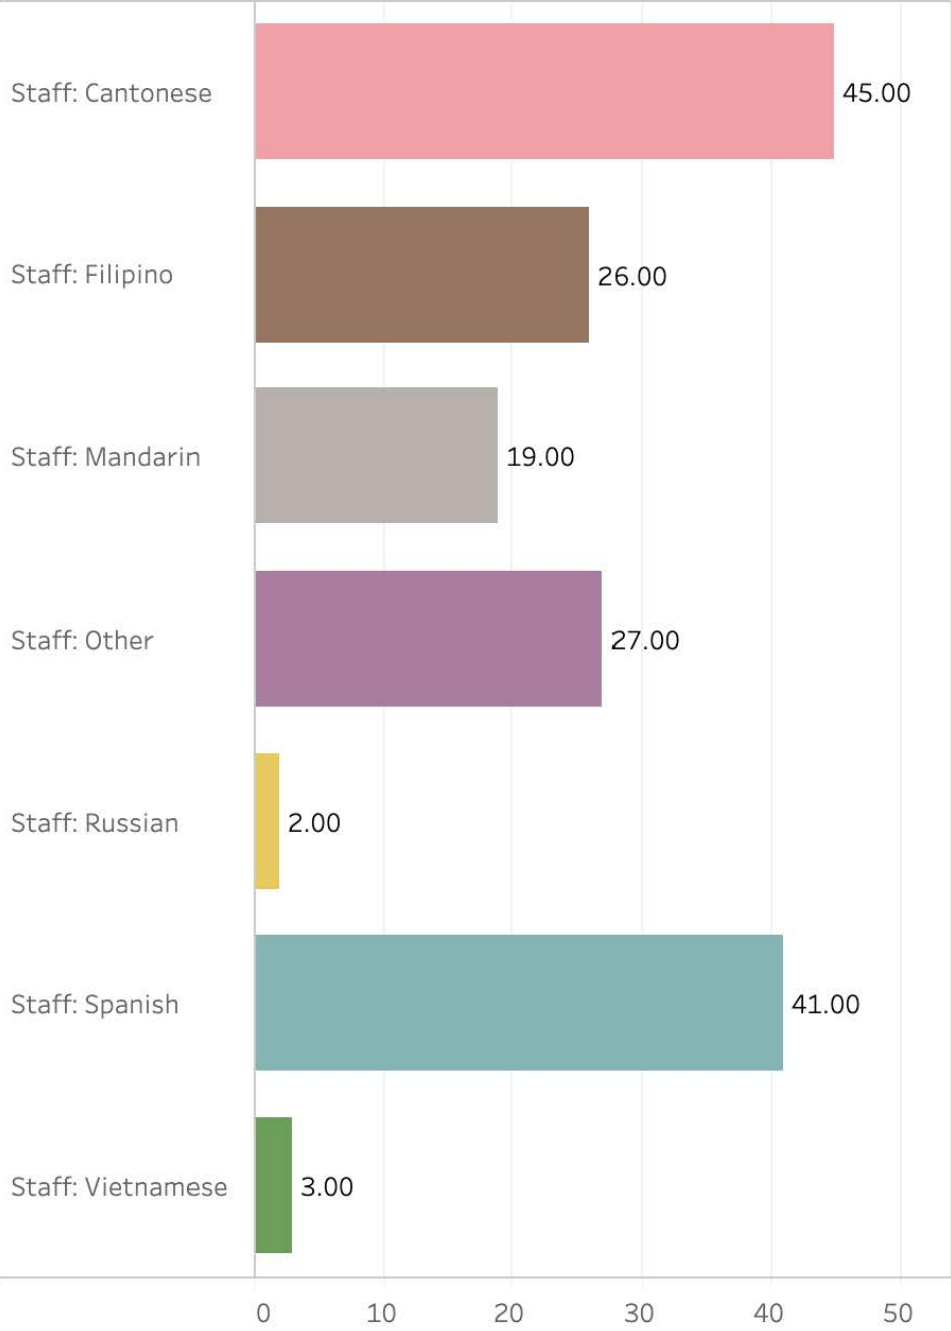

Municipal Transportation Agency (MTA)

LEP Clients Served

Translations

Telephonic Interpretations

In-Person Interpretations

All Multilingual Staff

Certified Multilingual Staff

Department