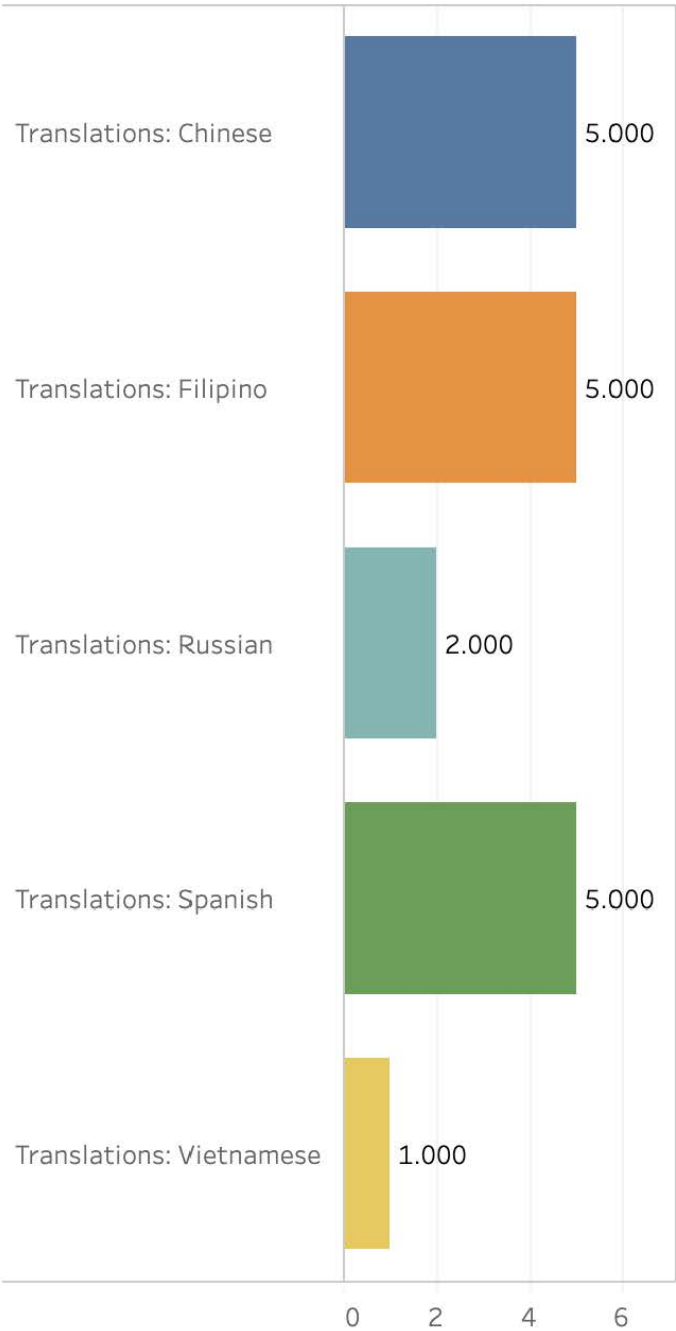

All Multilingual Staff

Certified Multilingual Staff

Department

Public Defender's Office (PDR) ▼

LEP Clients Served

Department

Public Defender's Office (PDR)

Translations