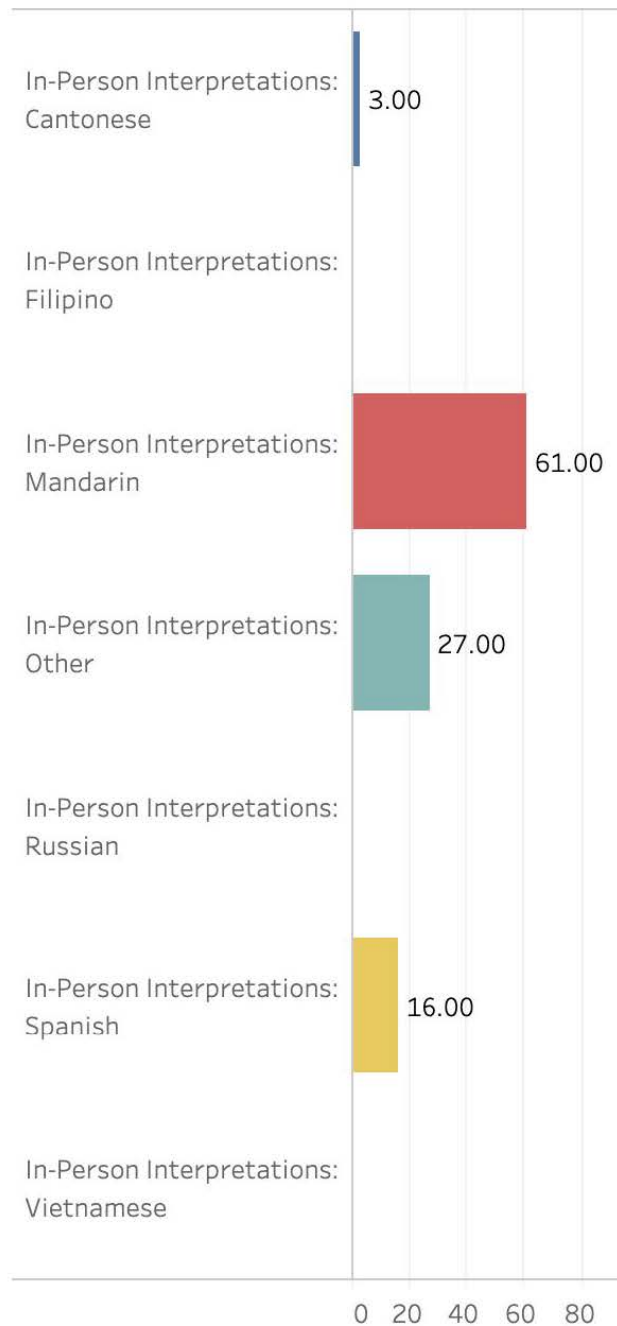

Certified Multilingual Staff

Department

Asian Art Museum

LEP Clients Served

Translations

Telephonic Interpretations

In-Person Interpretations

Department