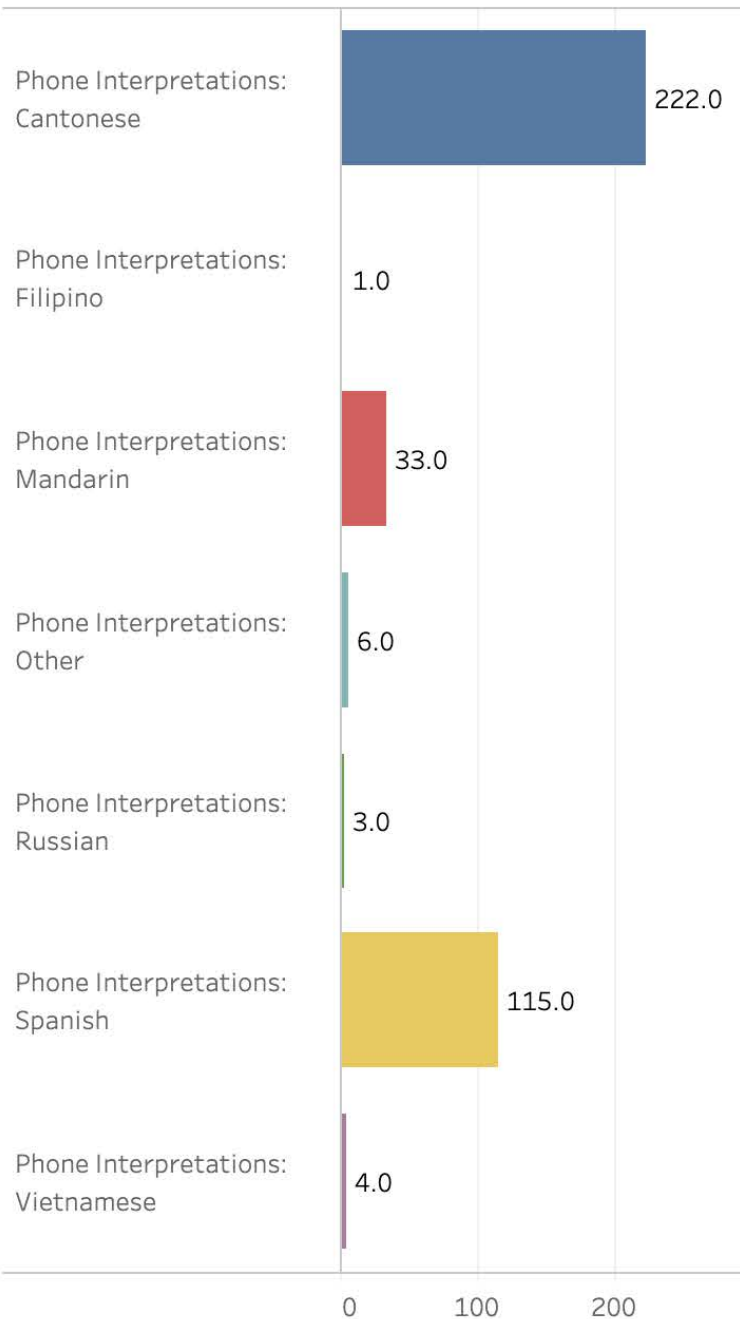

Telephonic Interpretations