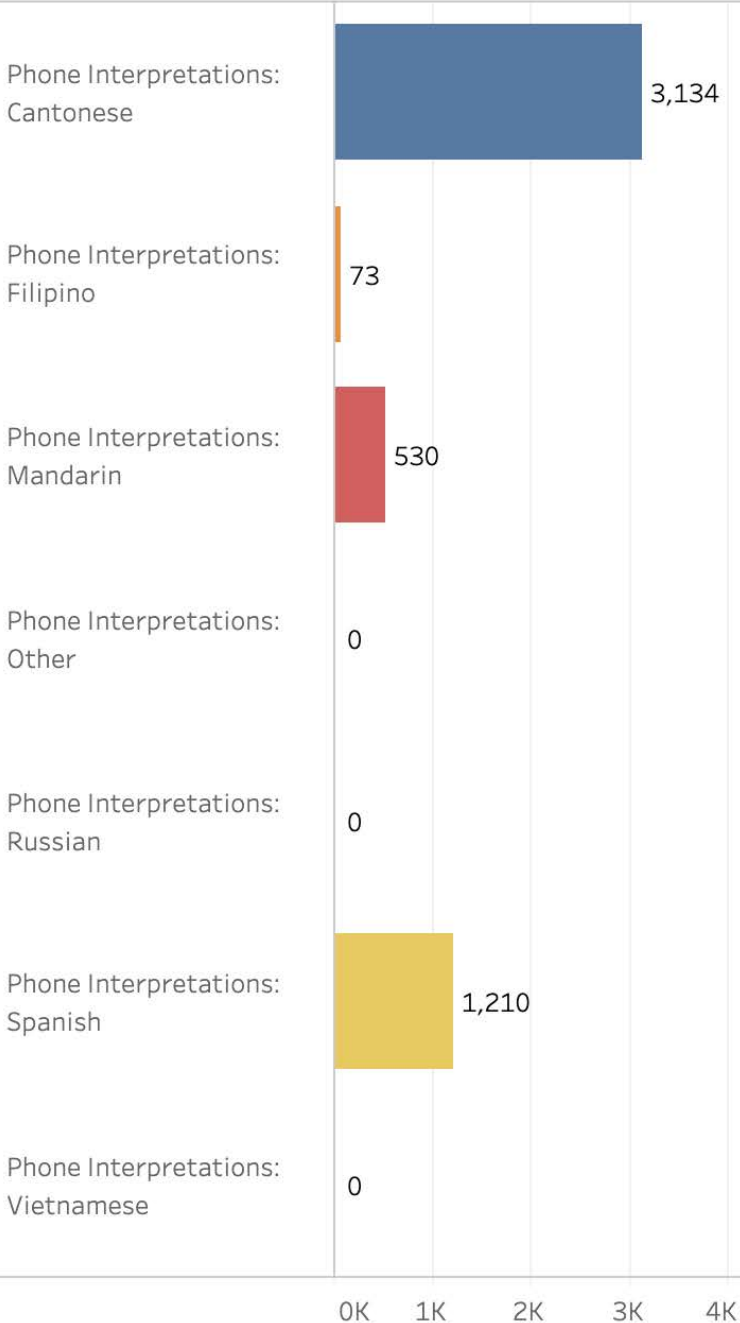

Telephonic Interpretations