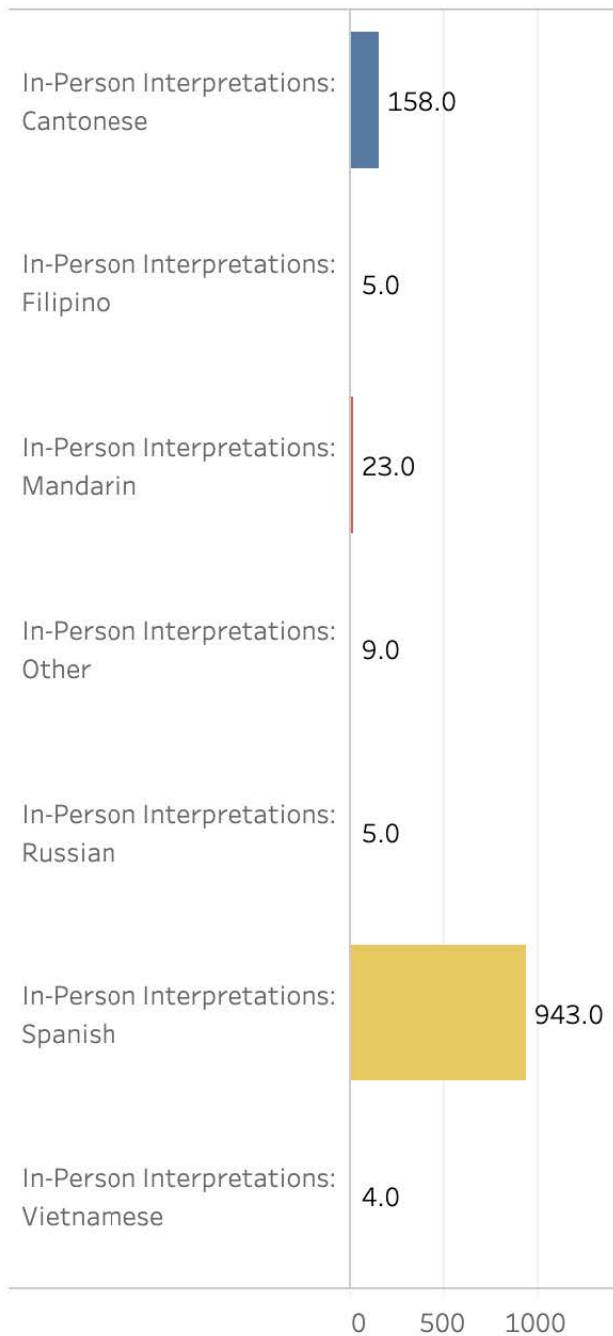

Department

District Attorney's Office (DAT)

LEP Clients Served

Department

District Attorney's Office (DAT)

Translations

Telephonic Interpretations

In-Person Interpretations