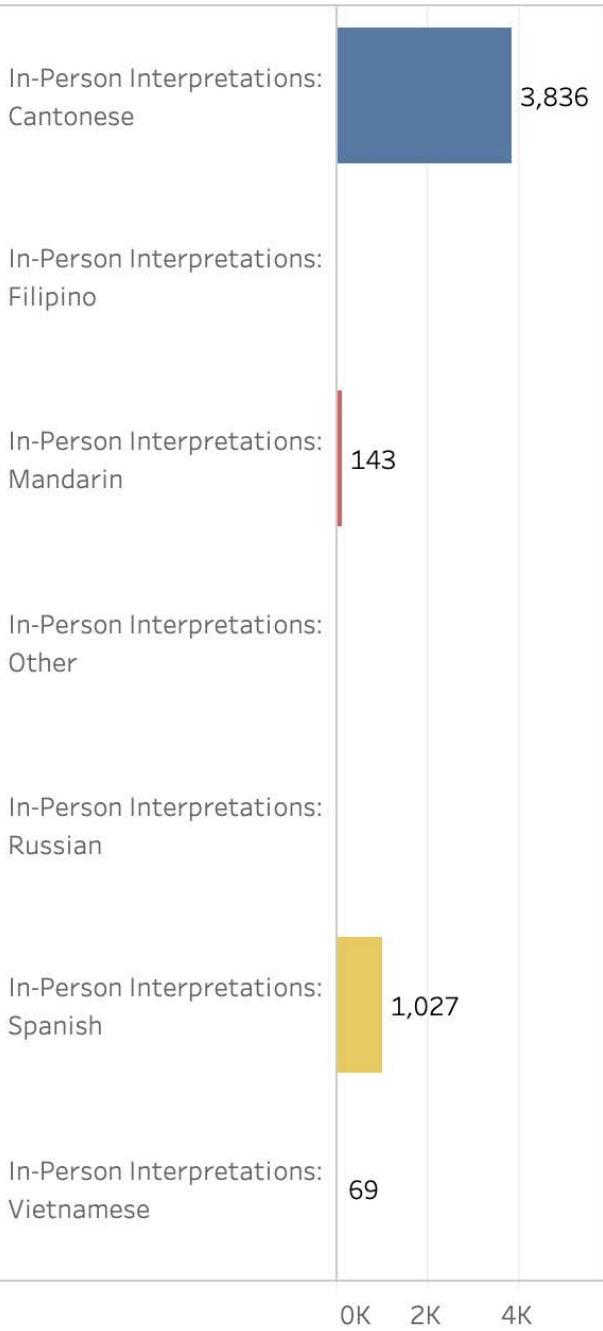

In-Person Interpretations