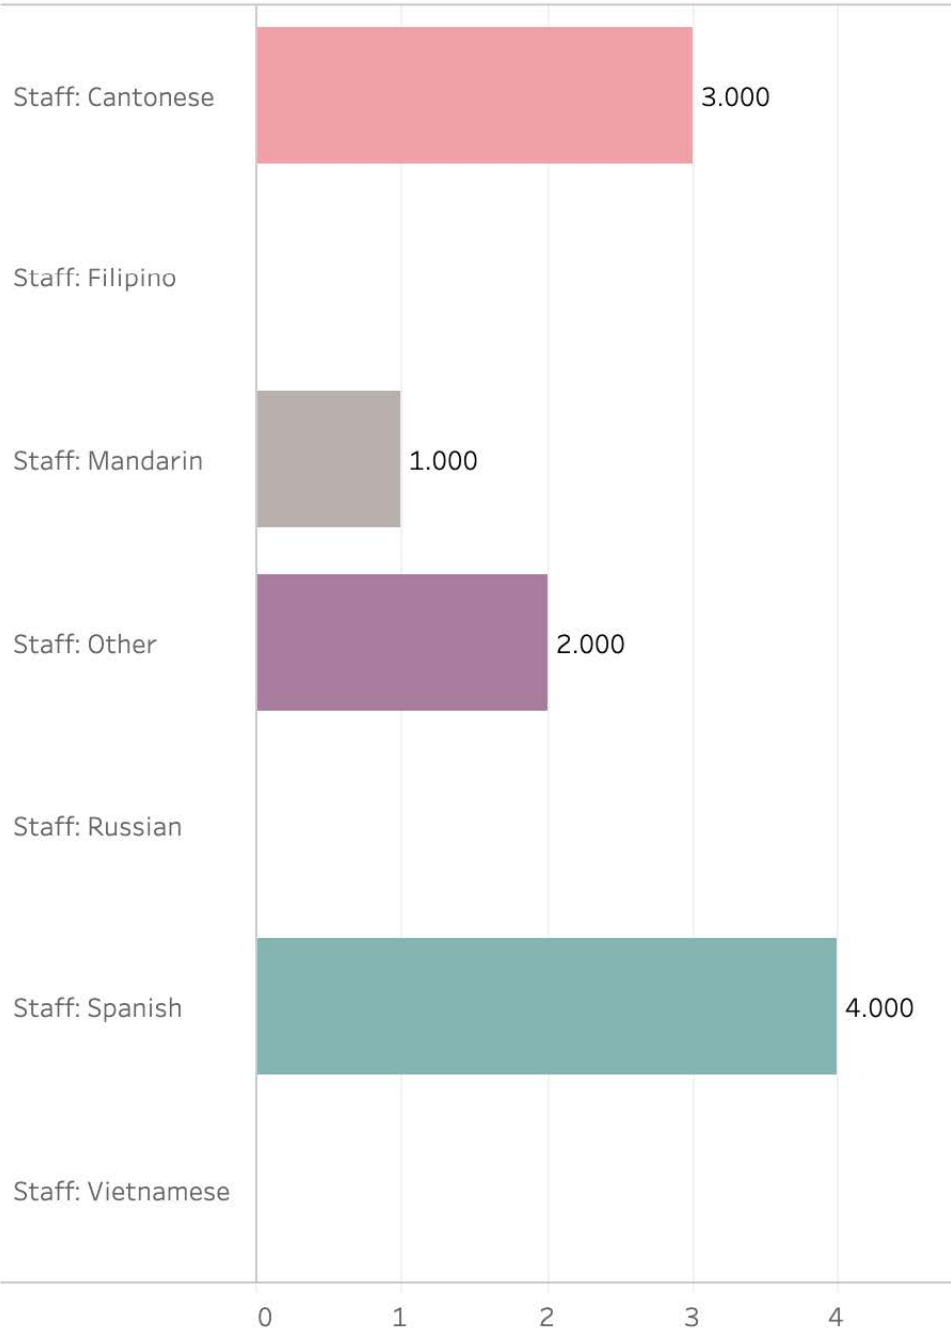

All Multilingual Staff

Certified Multilingual Staff

Department

San Francisco Zoo (ZOO) ▼

LEP Clients Served

Department

San Francisco Zoo (ZOO) ▼

Translations