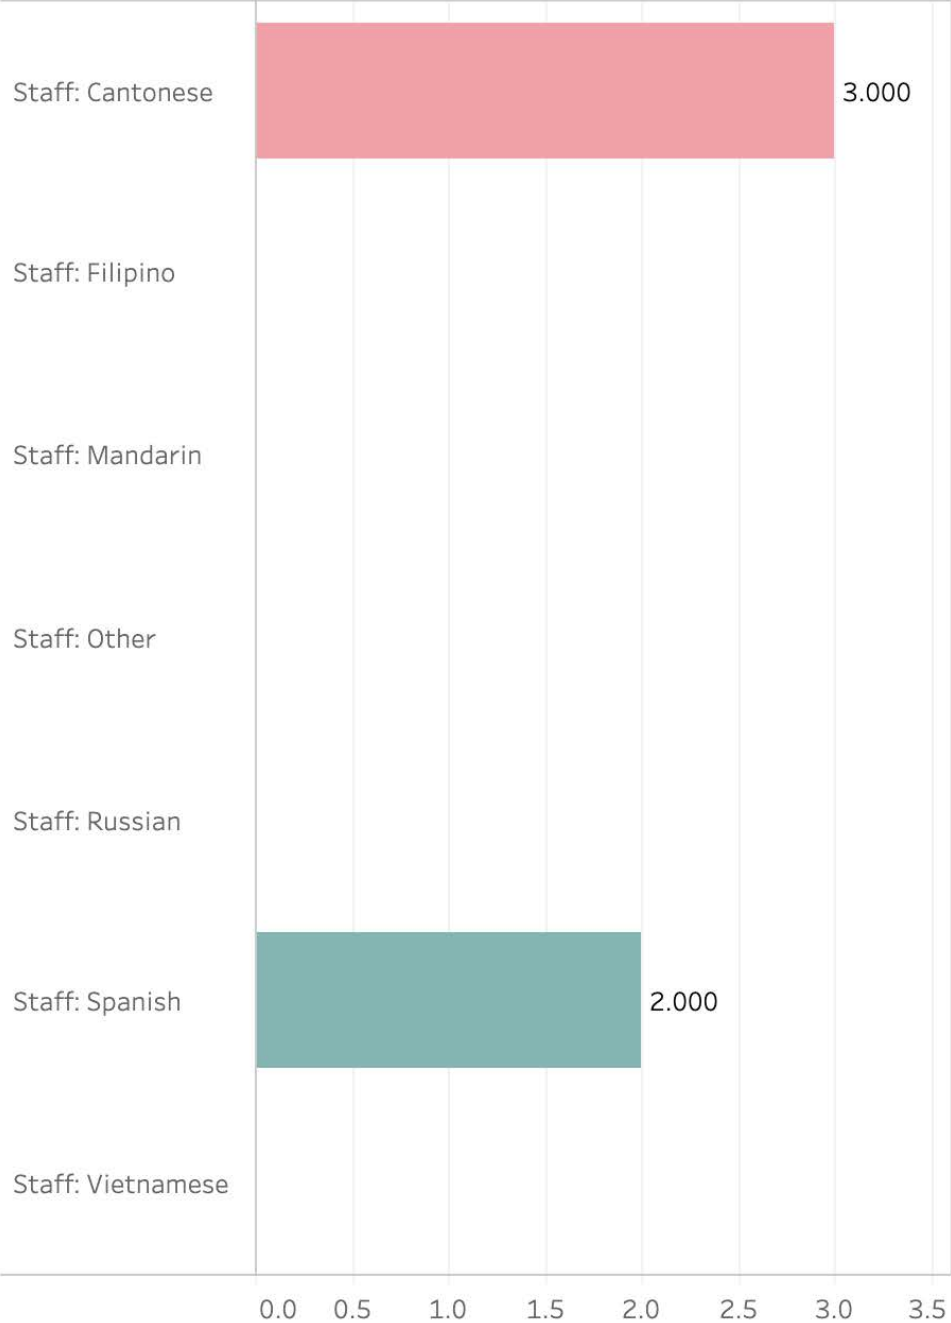

0

0

0 20 40 60

All Multilingual Staff

Certified Multilingual Staff

Department

San Francisco International Airport (AIR) ▼

LEP Clients Served