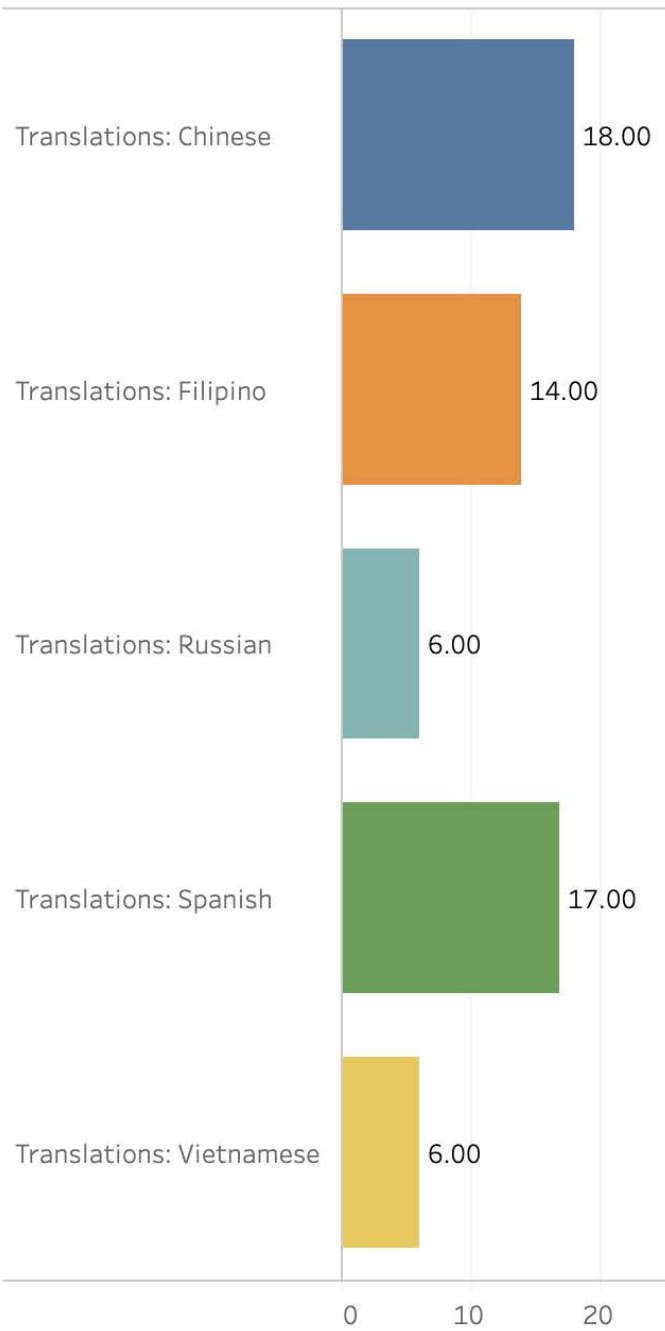

Children and Families Commission

All Multilingual Staff

Certified Multilingual Staff

Department

Children, Youth and Their Families (Department of) ▼

LEP Clients Served

Translations

Telephonic Interpretations