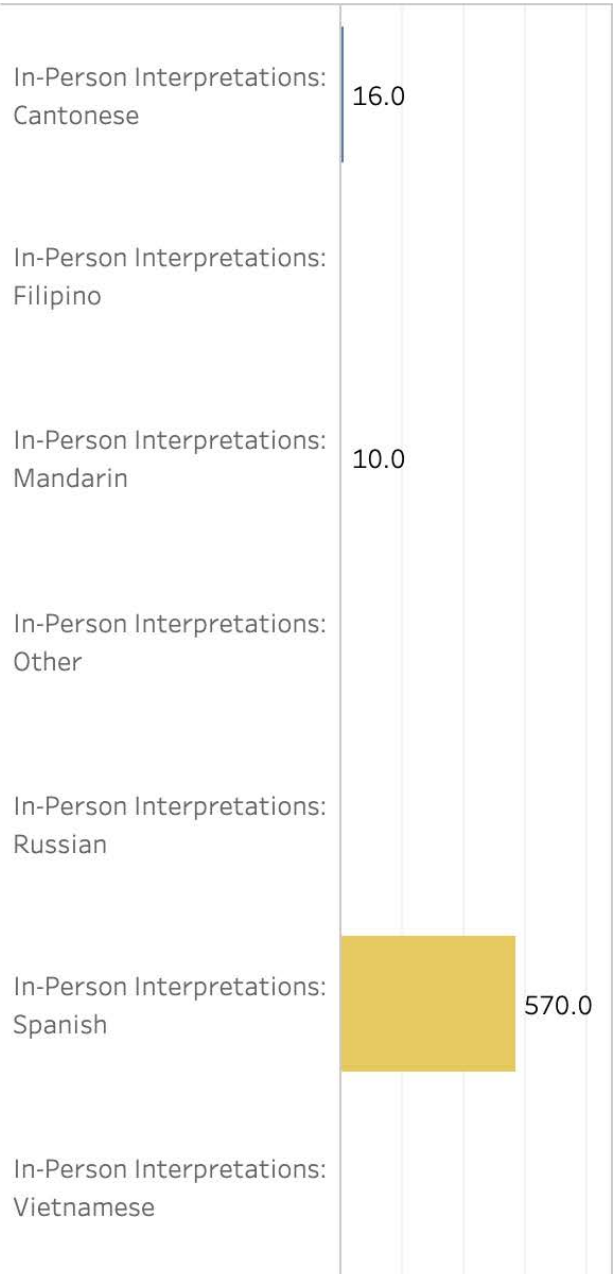

In-Person Interpretations

0

0 50 100 150

0 200 400 600 800