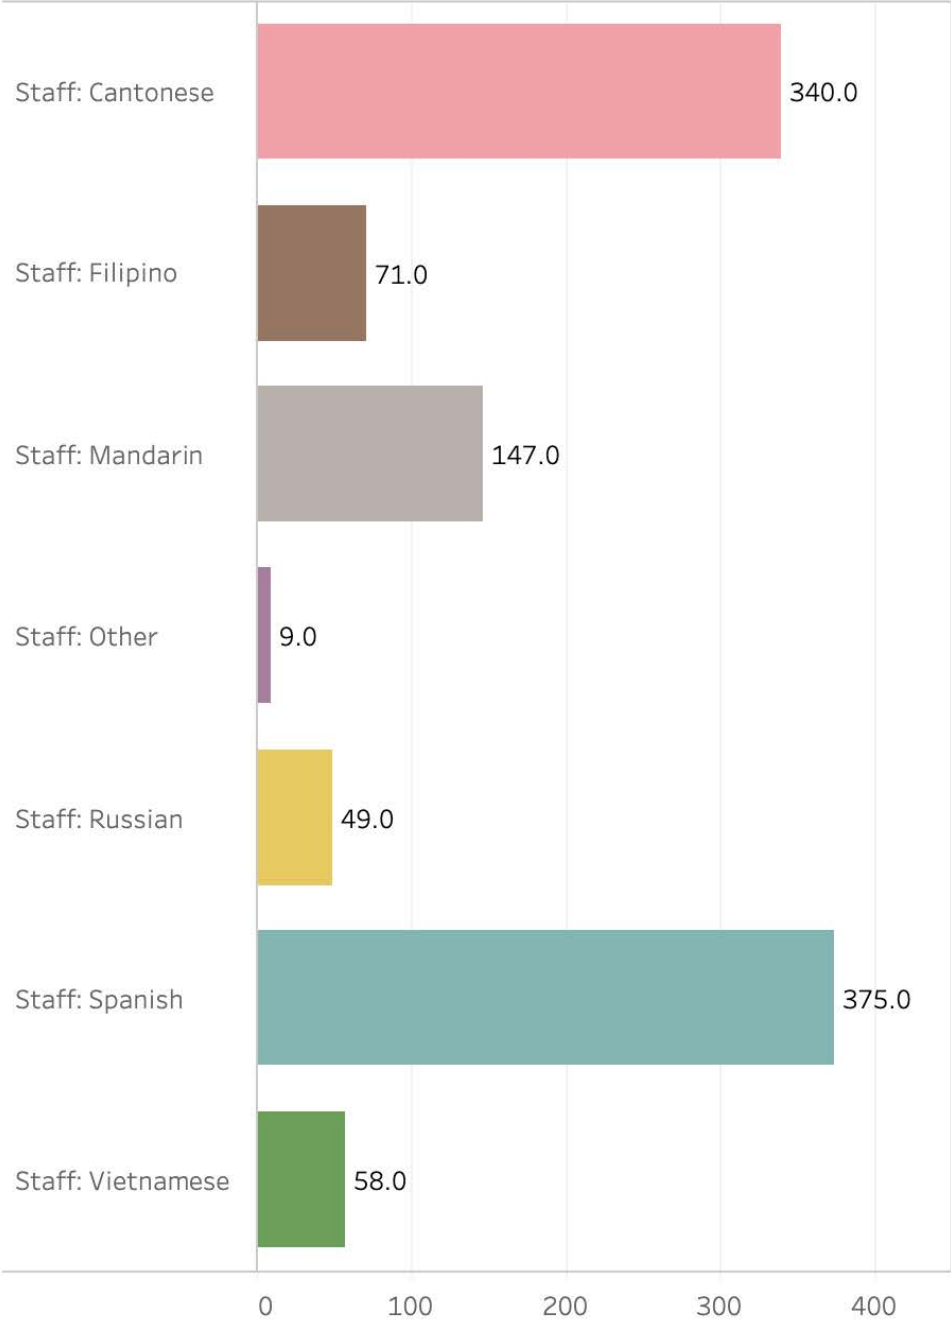

In-Person Interpretations

Department

Human Services Agency (HSA) ▼

All Multilingual Staff

Certified Multilingual Staff

Department

Juvenile Probation (JUV) ▼

LEP Clients Served