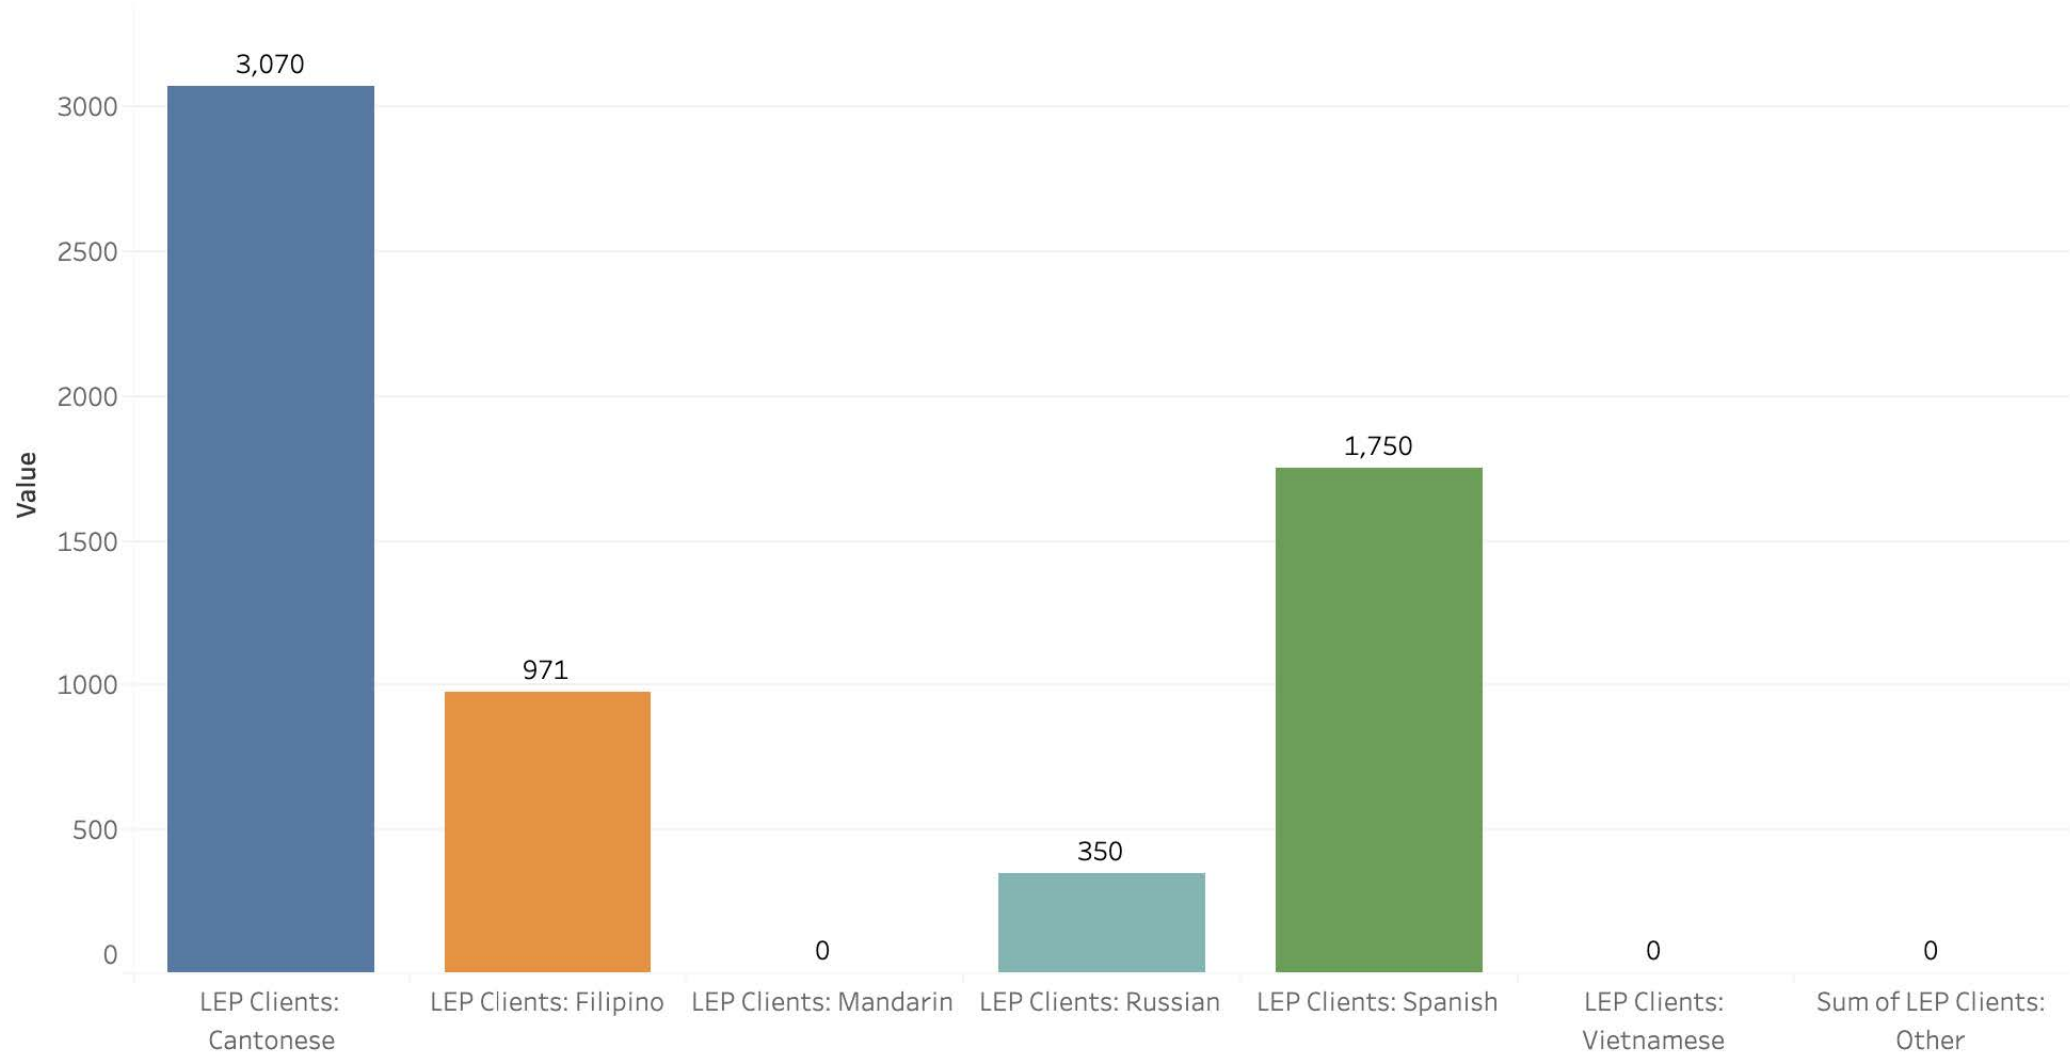

Department

Ethics Commission

All Multilingual Staff

Certified Multilingual Staff

Department

Fine Arts Museums of San Francisco

LEP Clients Served

Department