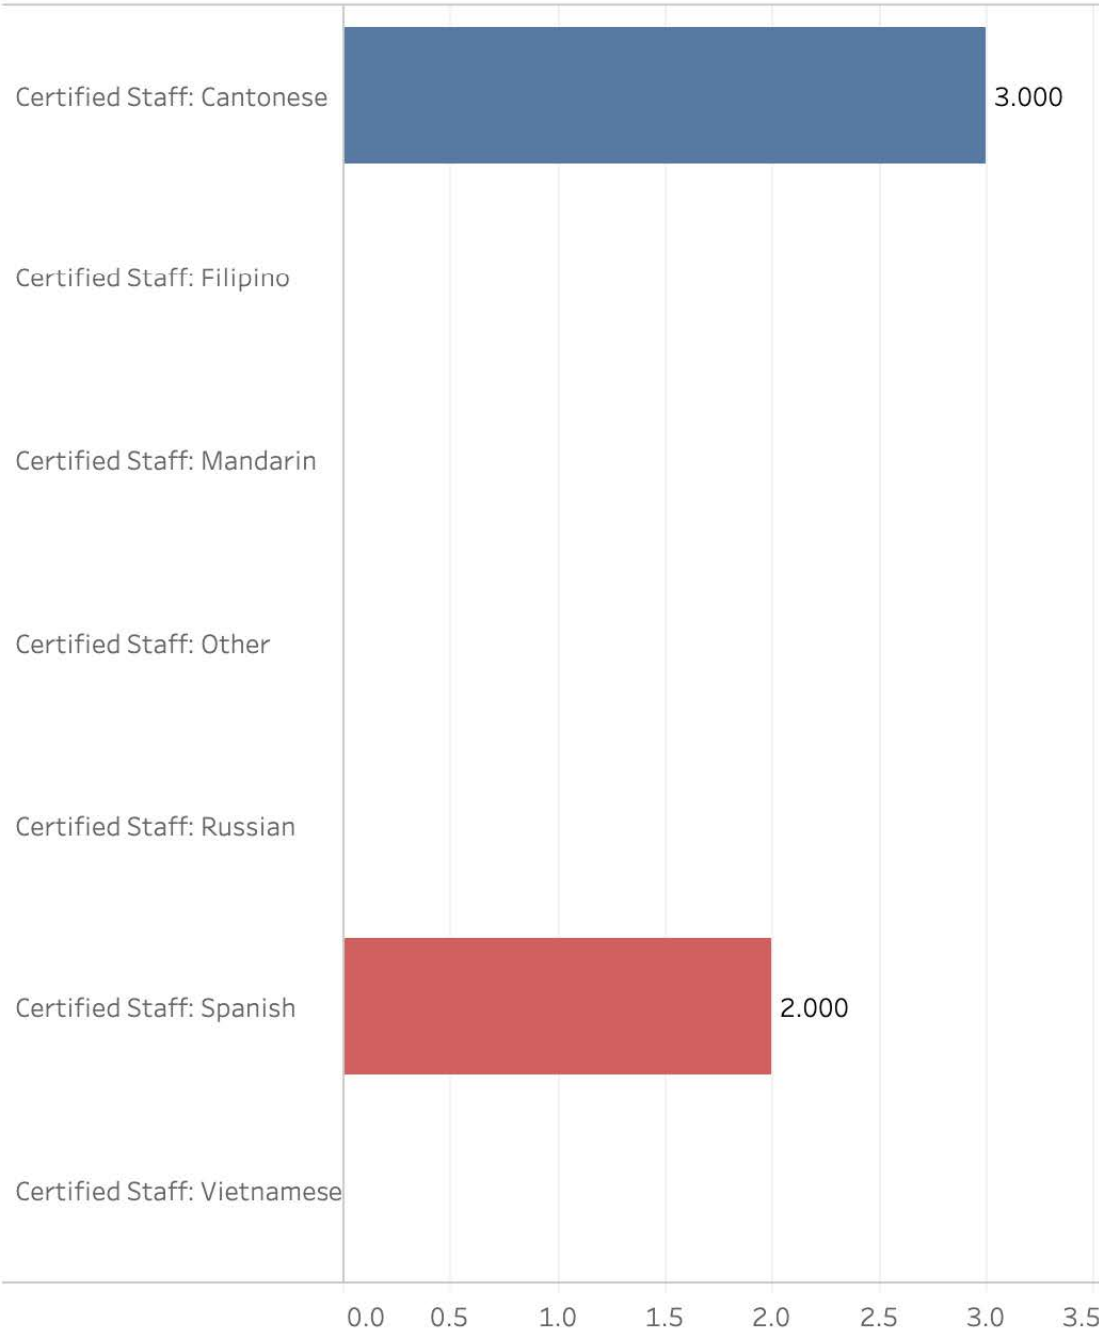

All Multilingual Staff

Certified Multilingual Staff

Department

San Francisco Zoo (ZOO) ▼

LEP Clients Served

Department

San Francisco Zoo (ZOO) ▼

Translations