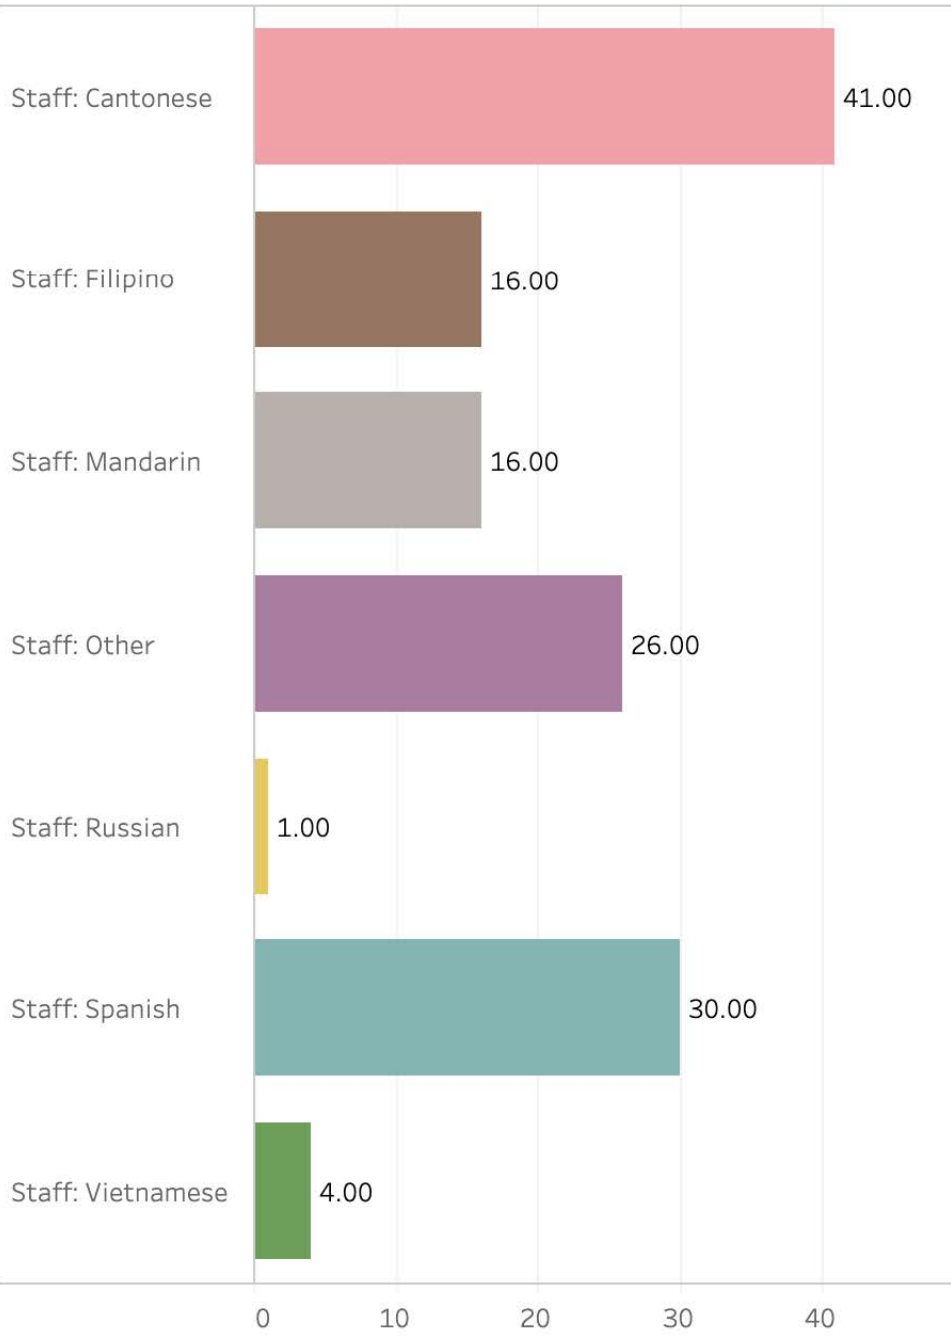

In-Person Interpretations

All Multilingual Staff

Certified Multilingual Staff

Department

War Memorial

LEP Clients Served

Translations

Telephonic Interpretations