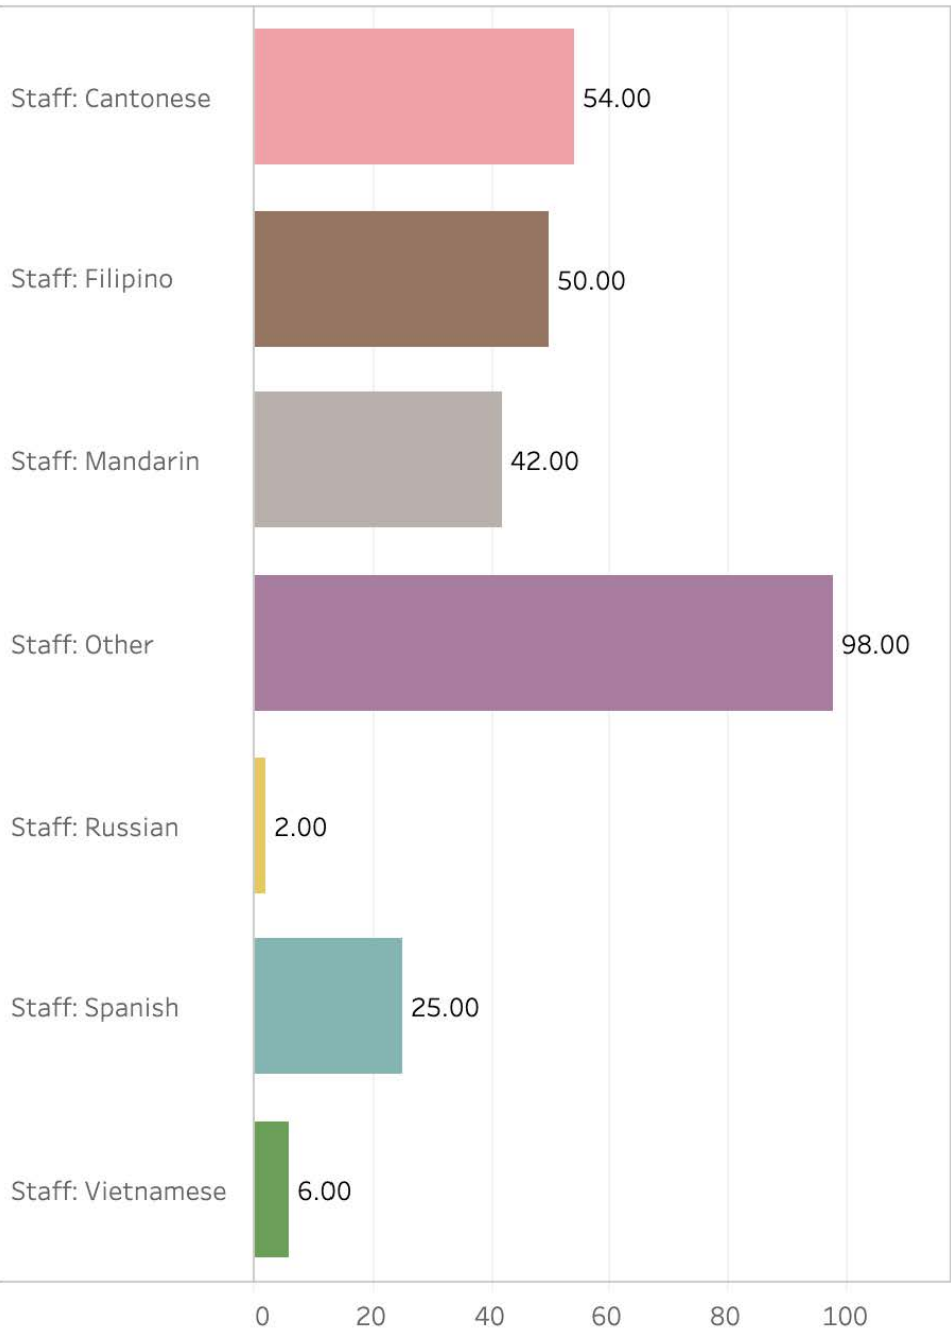

All Multilingual Staff