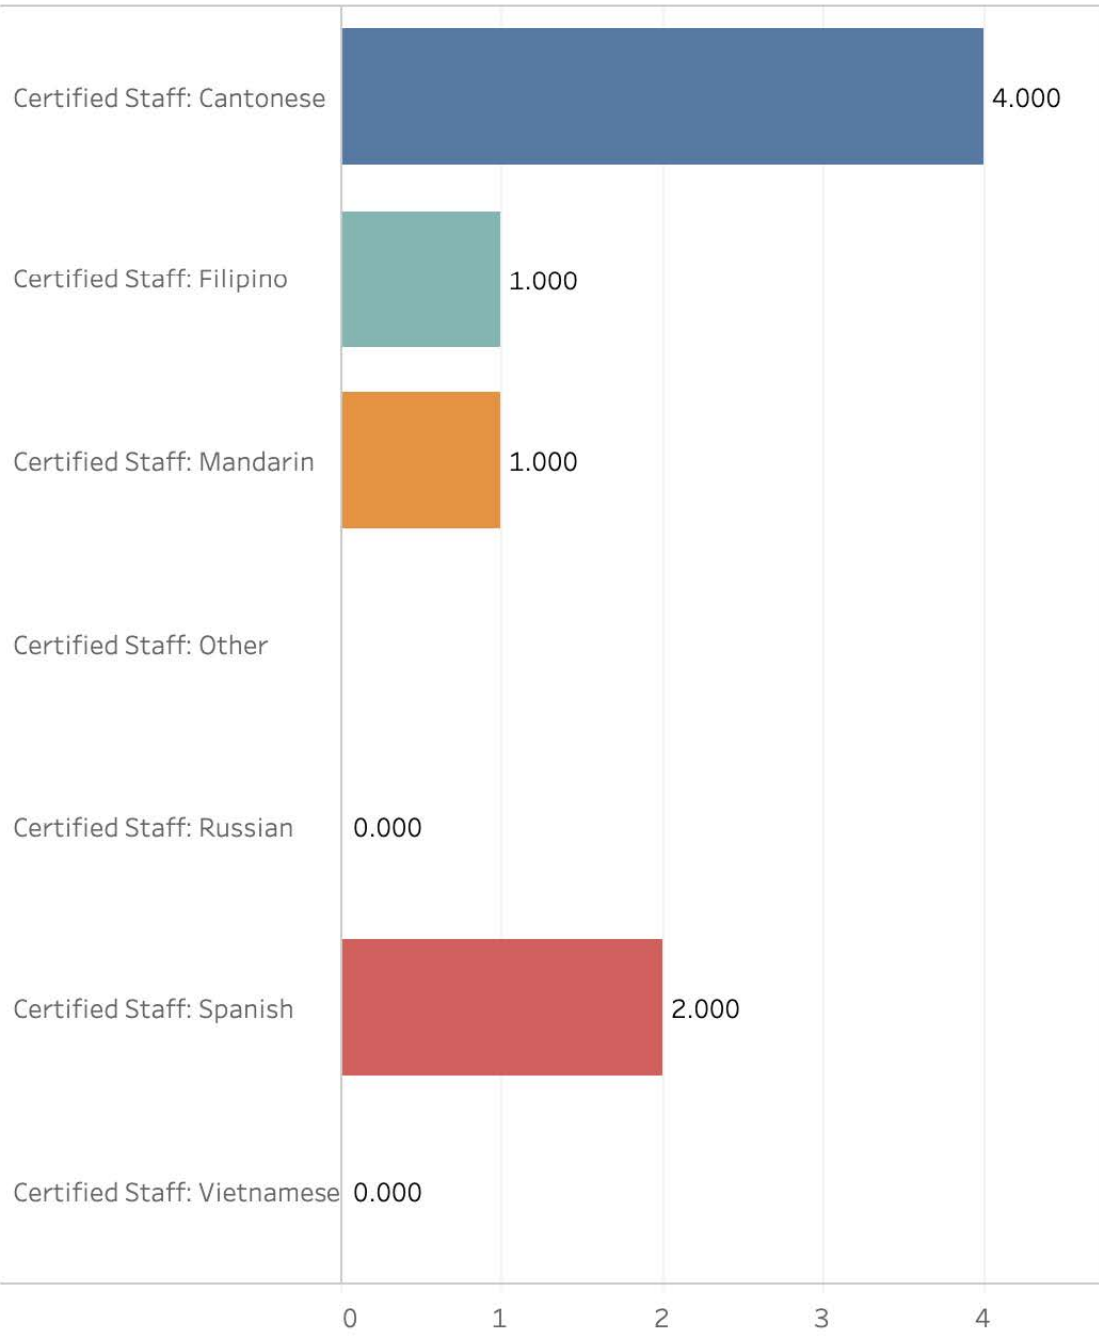

In-Person Interpretations

All Multilingual Staff

Certified Multilingual Staff

Department

War Memorial

LEP Clients Served

Translations

Telephonic Interpretations