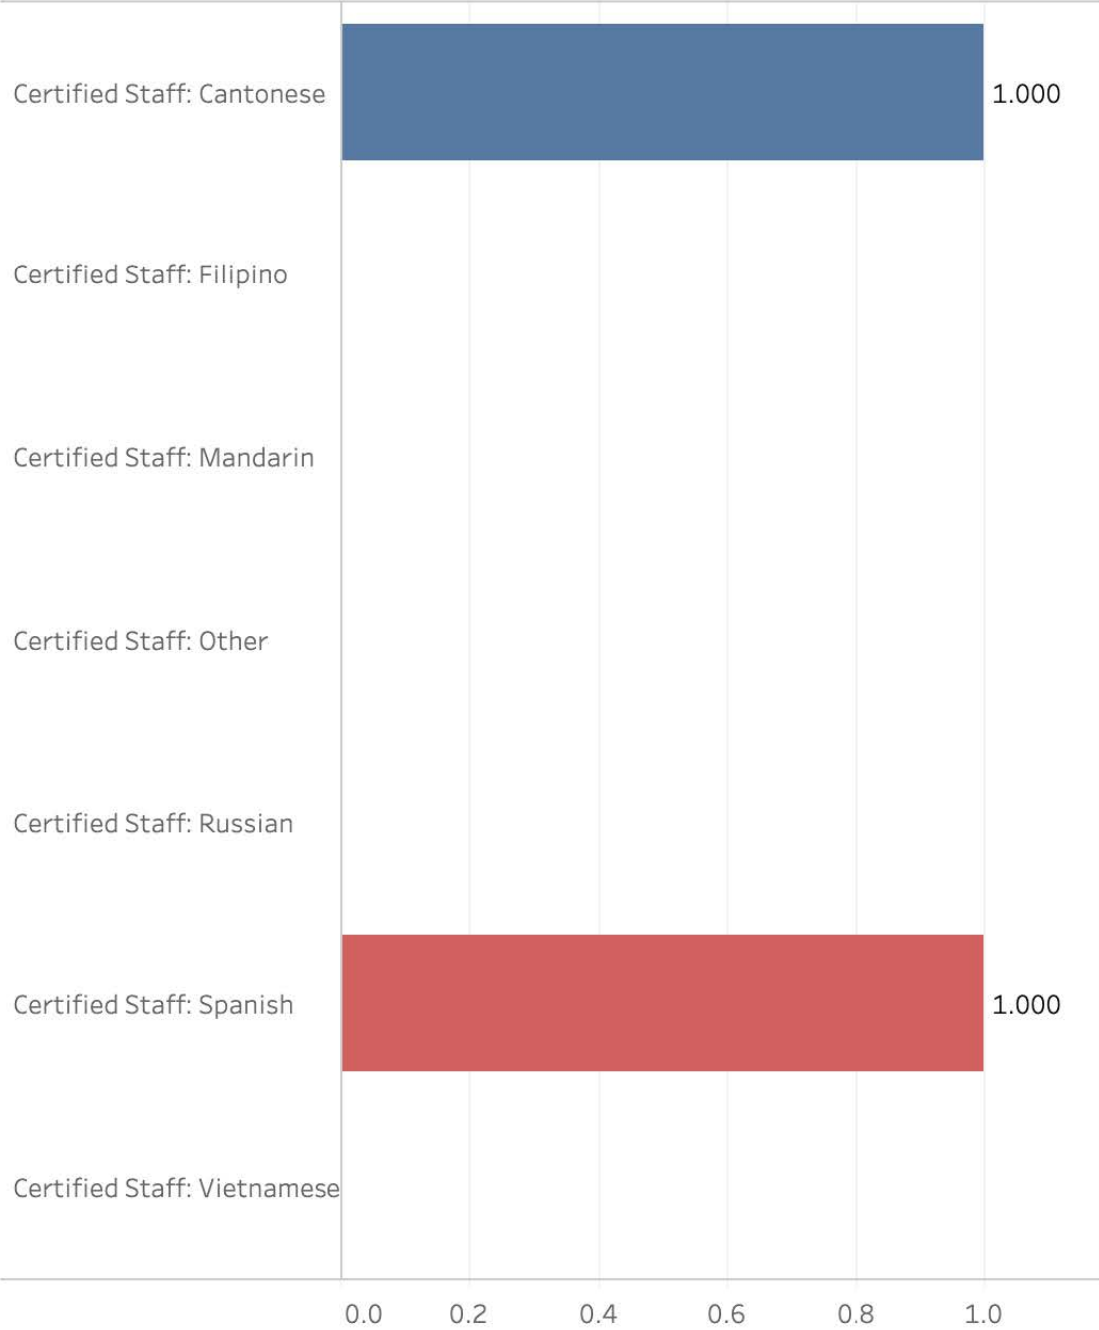

Translations

Telephonic Interpretations

In-Person Interpretations

All Multilingual Staff

Certified Multilingual Staff

Department
Rent Board (RNT) ▼

LEP Clients Served

Translations