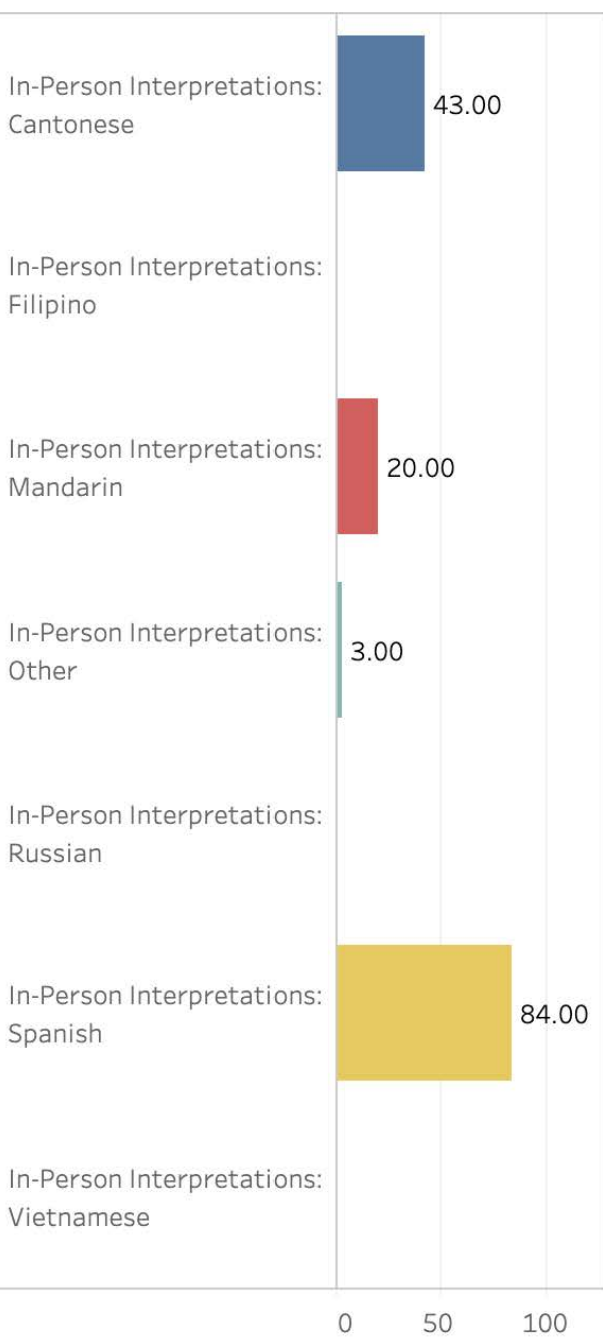

In-Person Interpretations