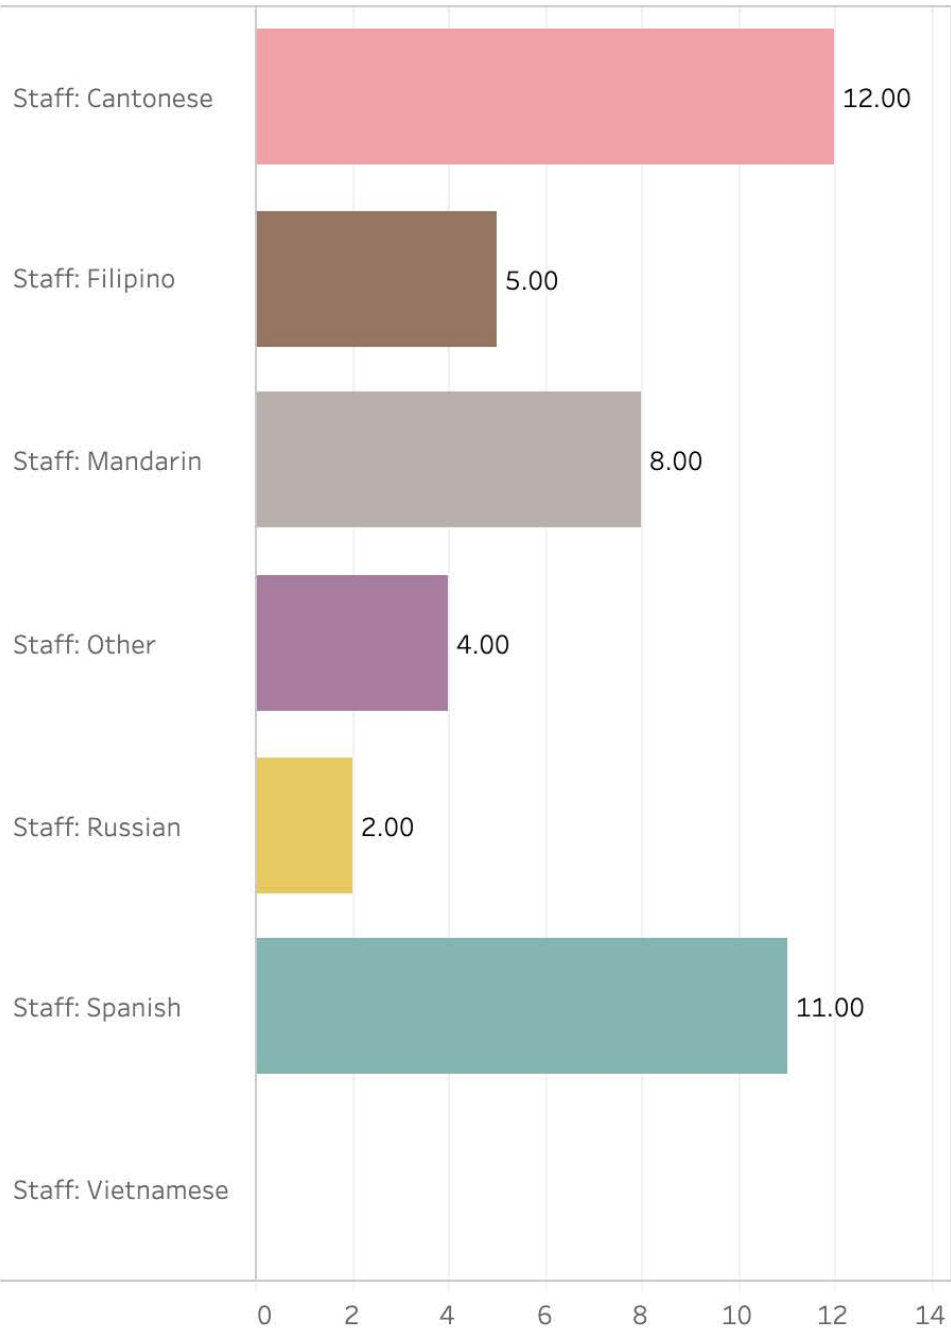

All Multilingual Staff