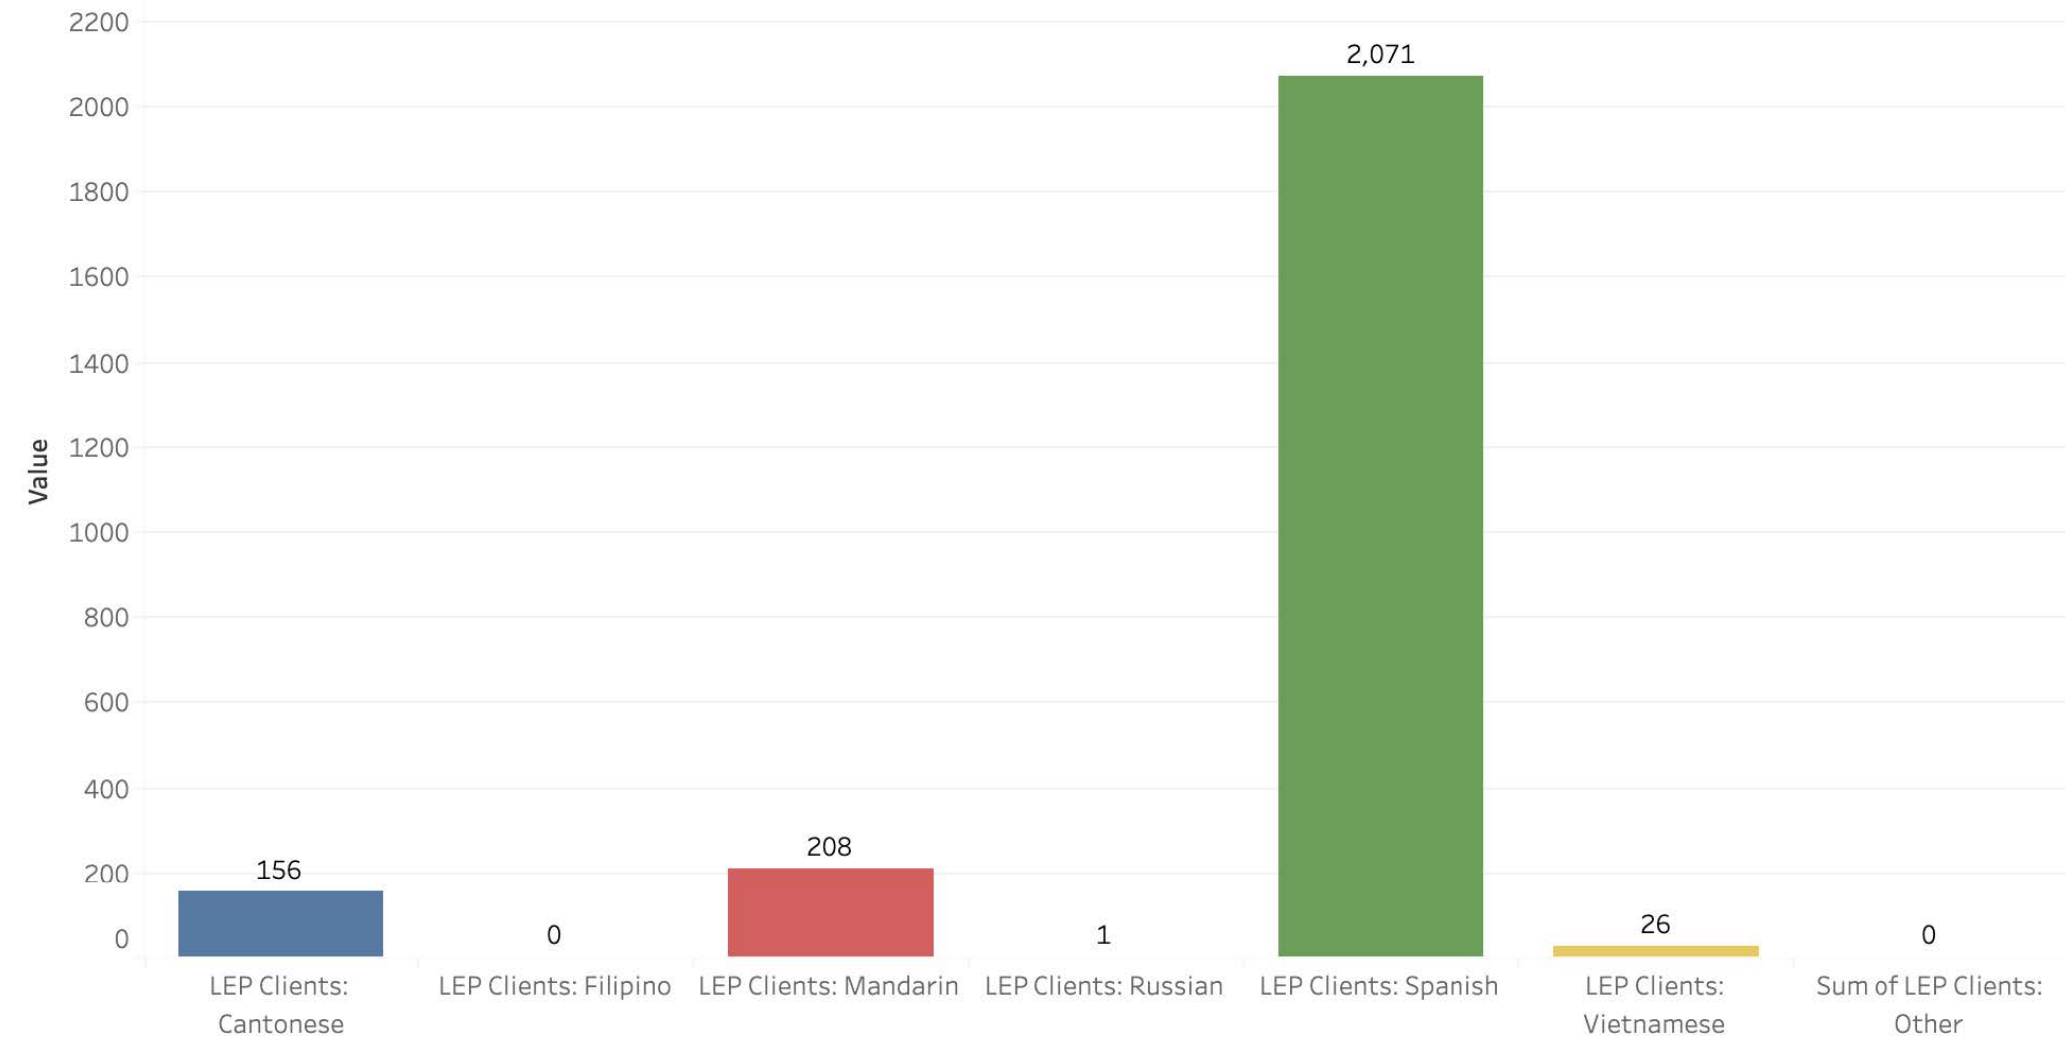

0

0 50 100 150

0 200 400 600 800

All Multilingual Staff

Certified Multilingual Staff

Department

Animal Care and Control

LEP Clients Served