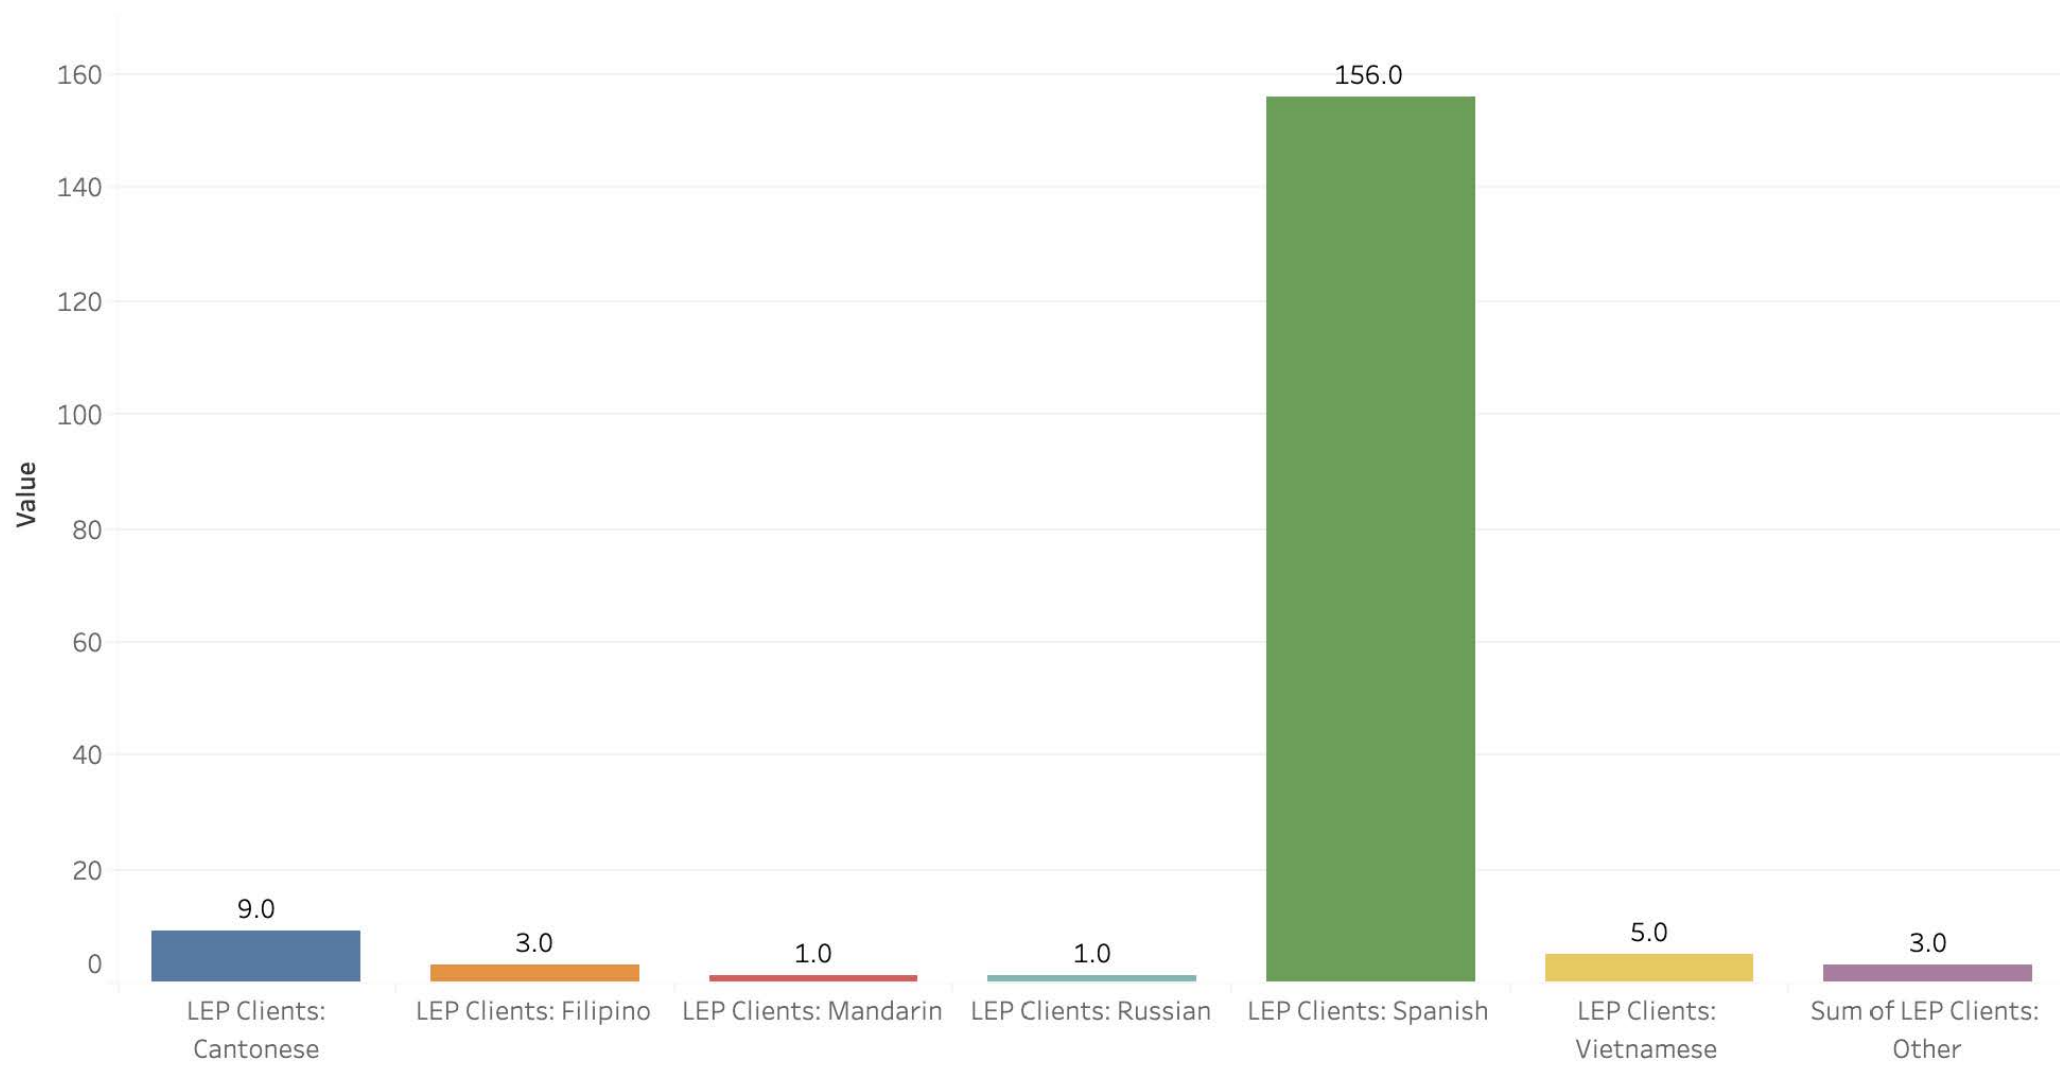

Department

Adult Probation (ADP) ▼

LEP Clients Served