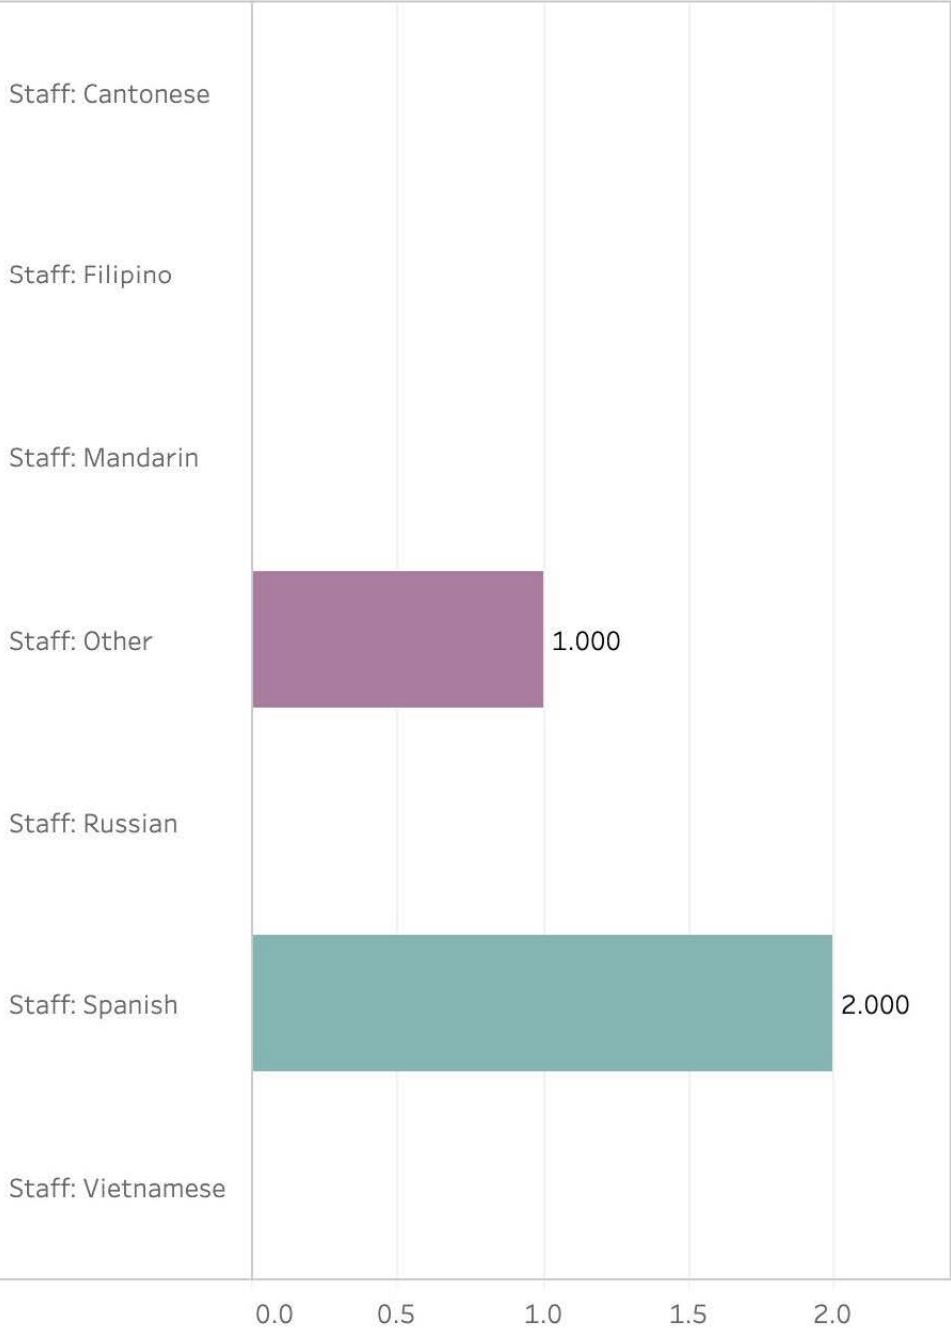

All Multilingual Staff