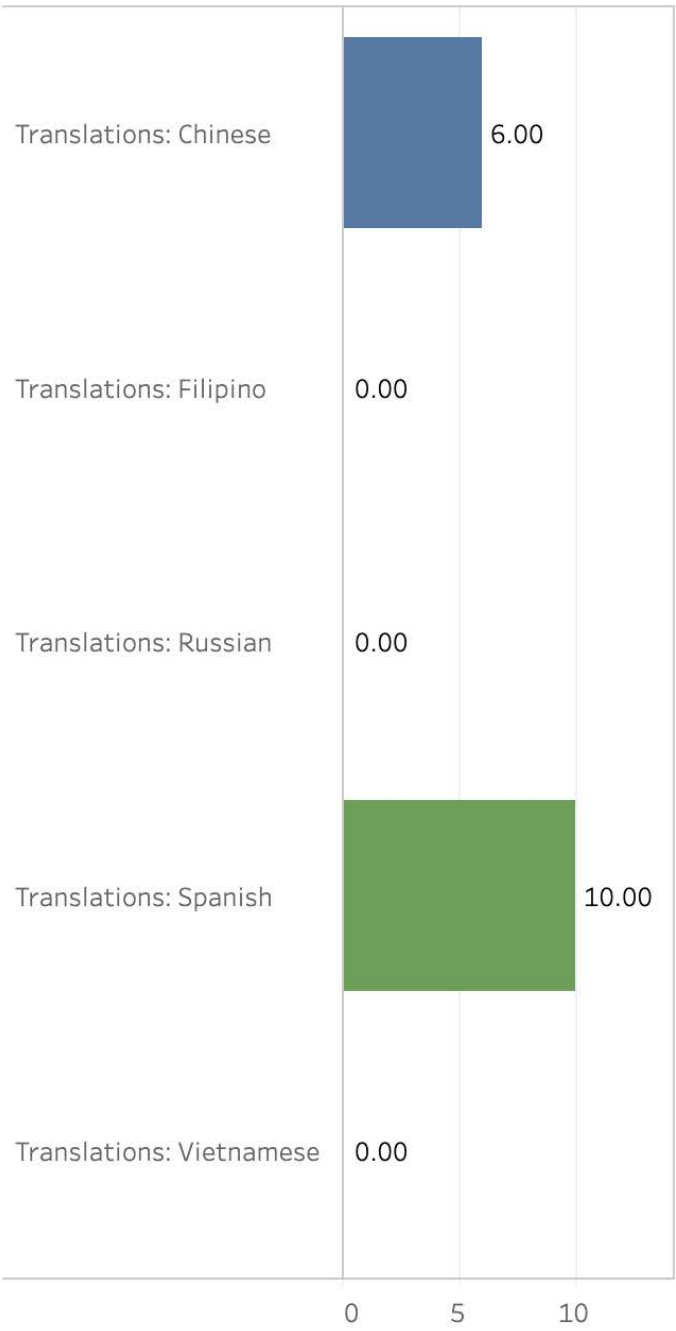

Department

Animal Care and Control

Translations