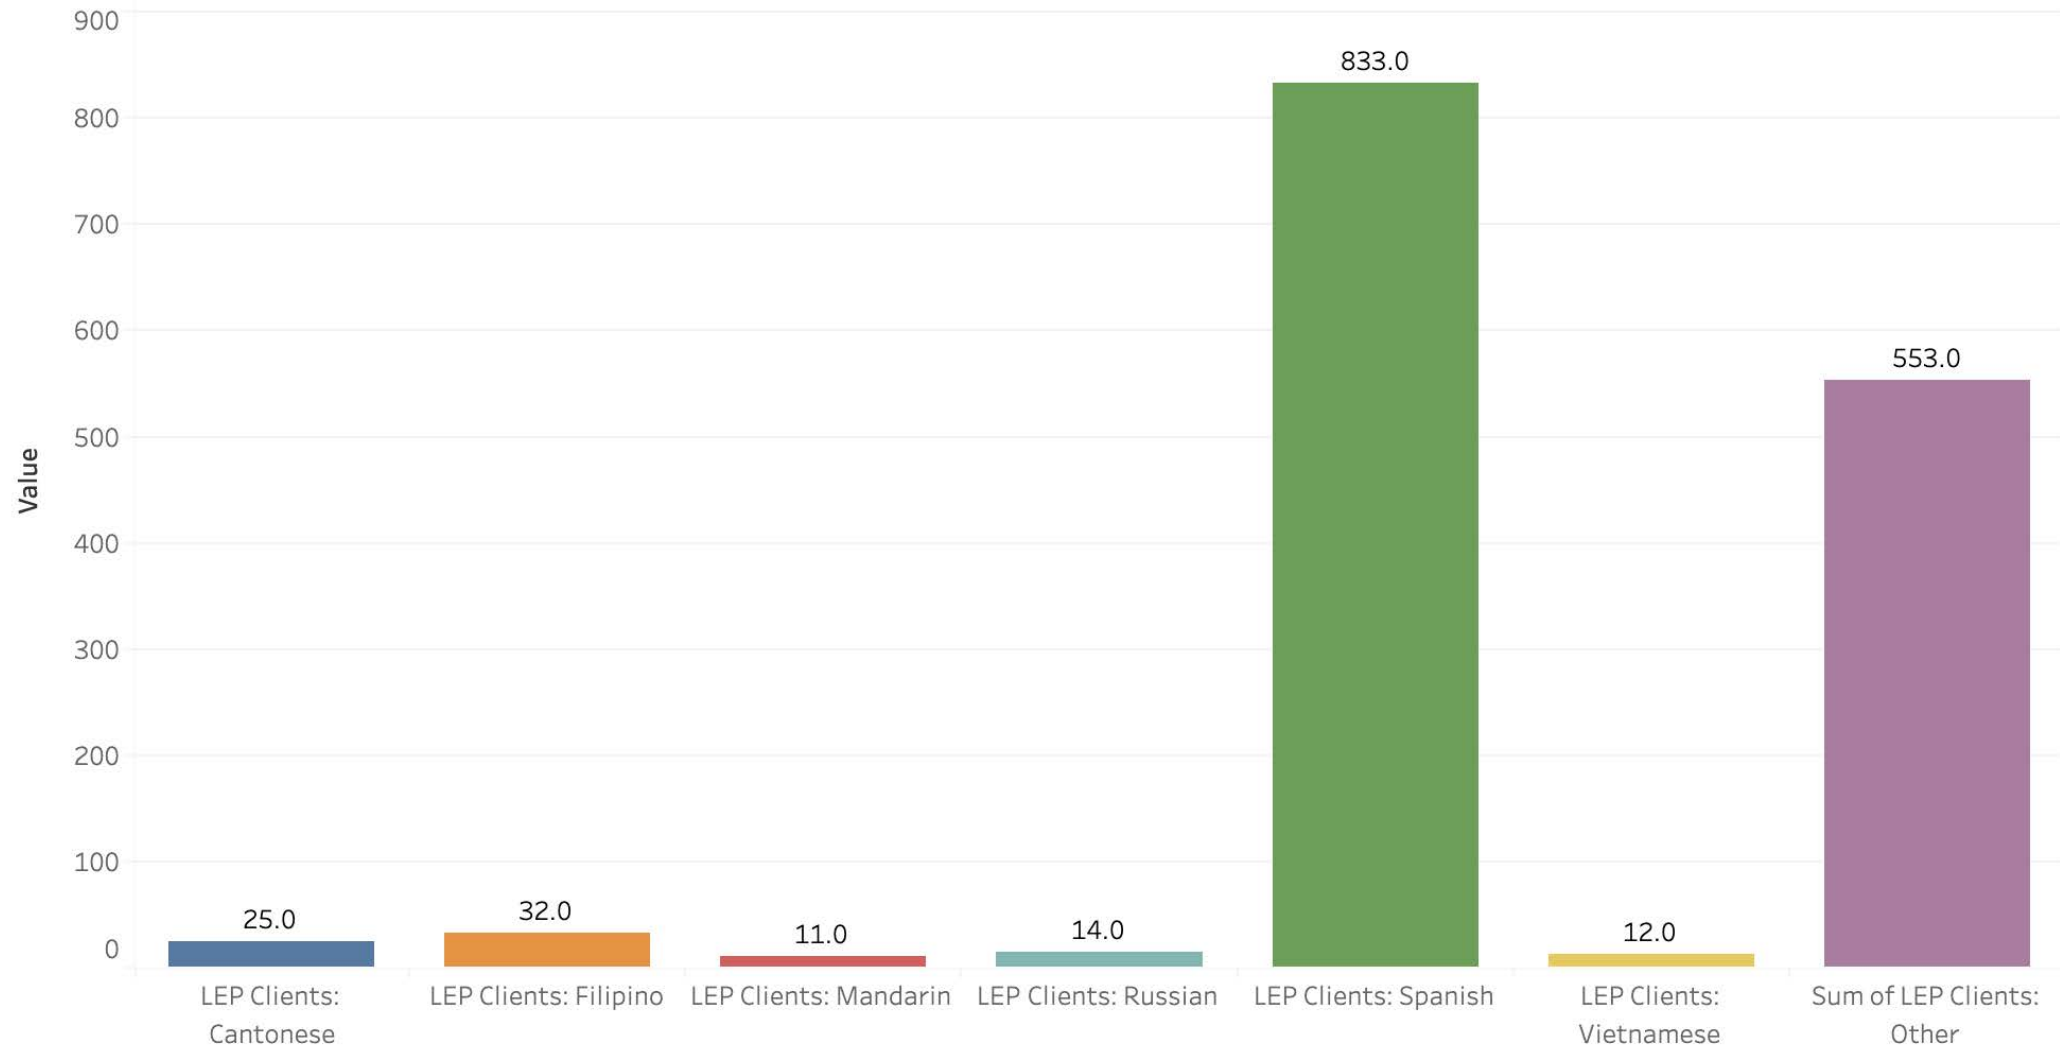

Department

Department of Homelessness and Supportive Housing

LEP Clients Served