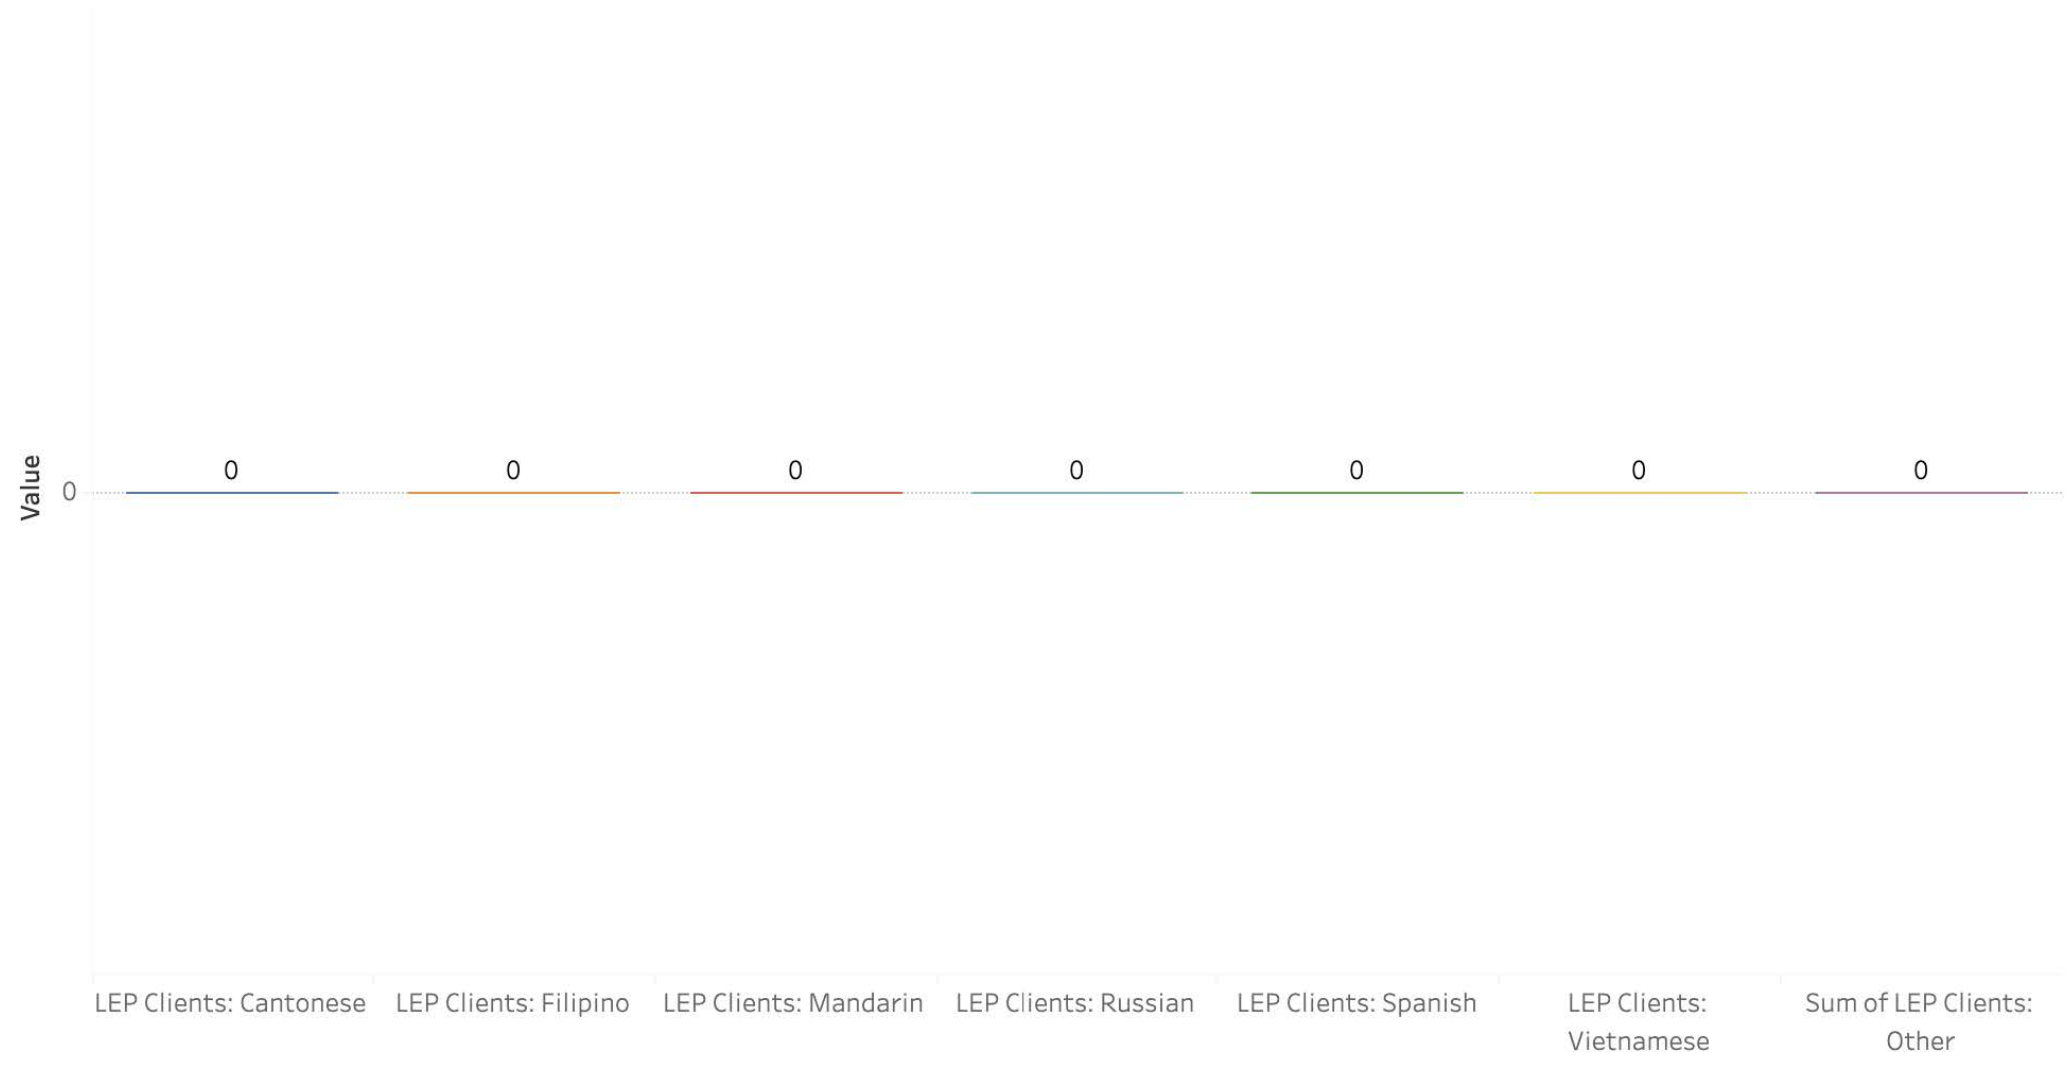

Children and Families Commission

All Multilingual Staff

Certified Multilingual Staff

Department

Children, Youth and Their Families (Department of) ▼

LEP Clients Served

Translations

Telephonic Interpretations