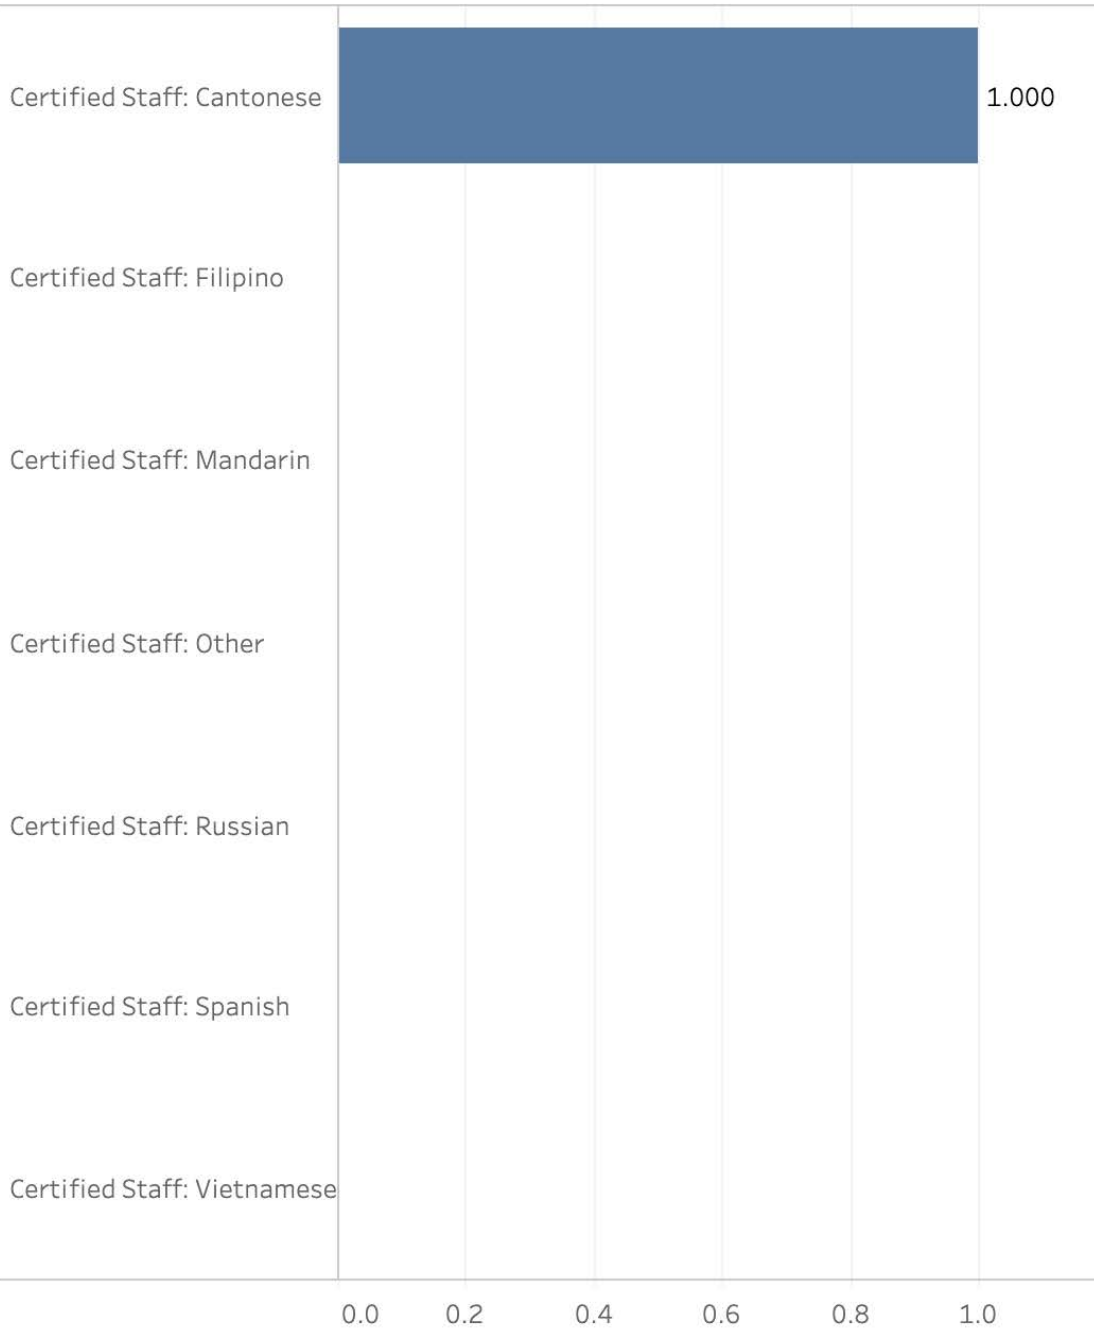

Certified Multilingual Staff