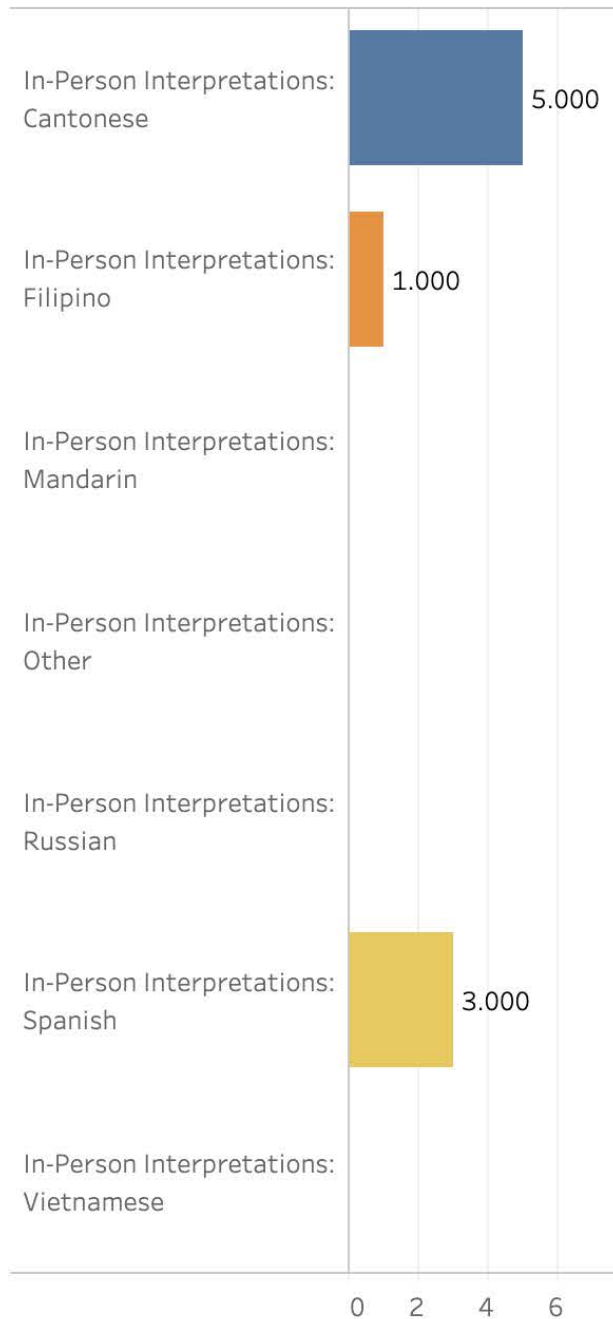

In-Person Interpretations