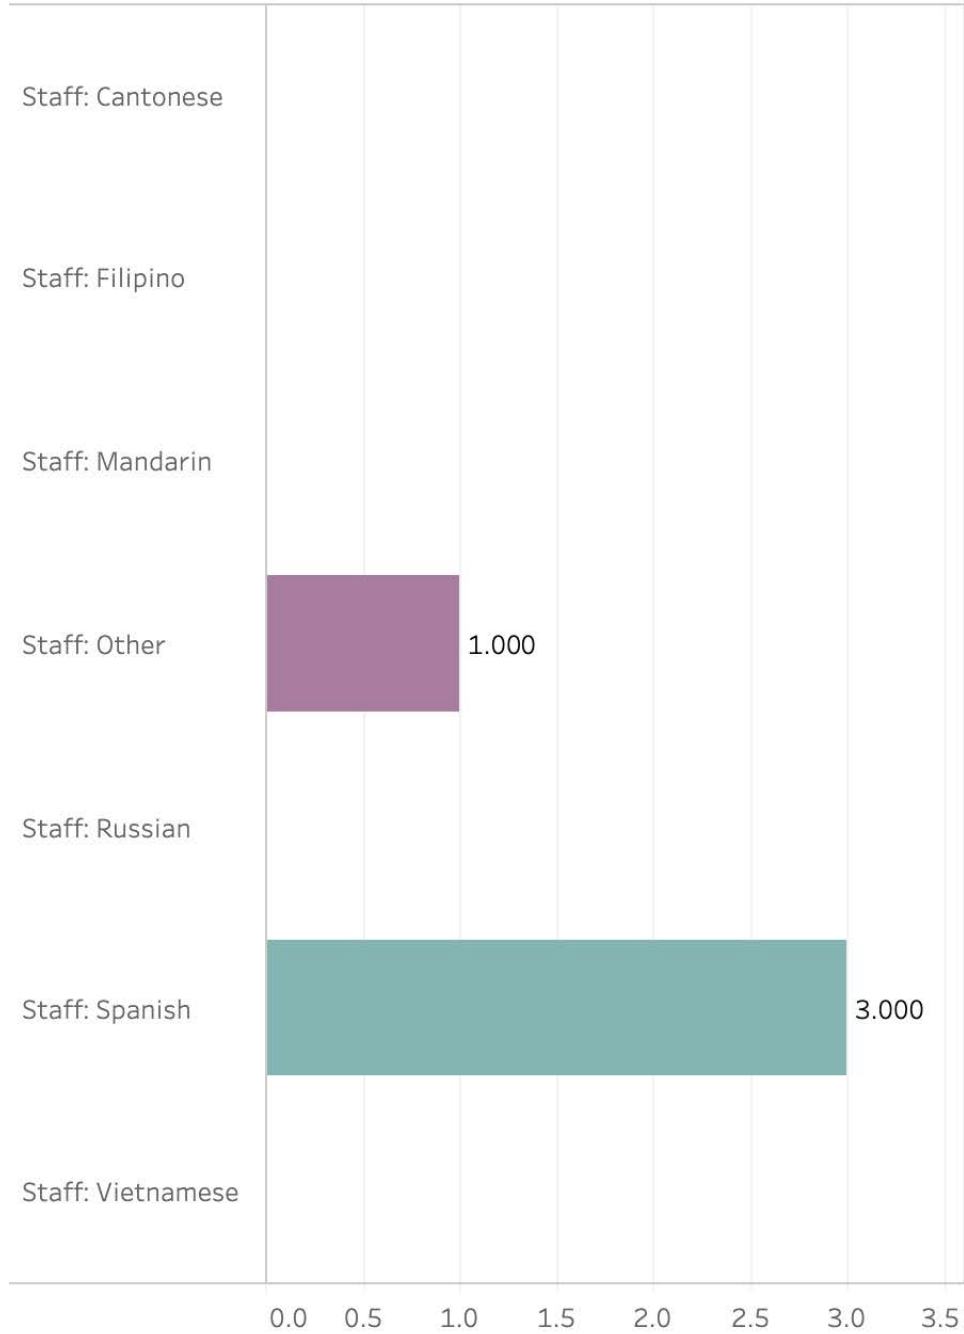

In-Person Interpretations

Department

Status of Women (Department on the)

All Multilingual Staff

Certified Multilingual Staff

Department

Treasure Island Development Authority

LEP Clients Served