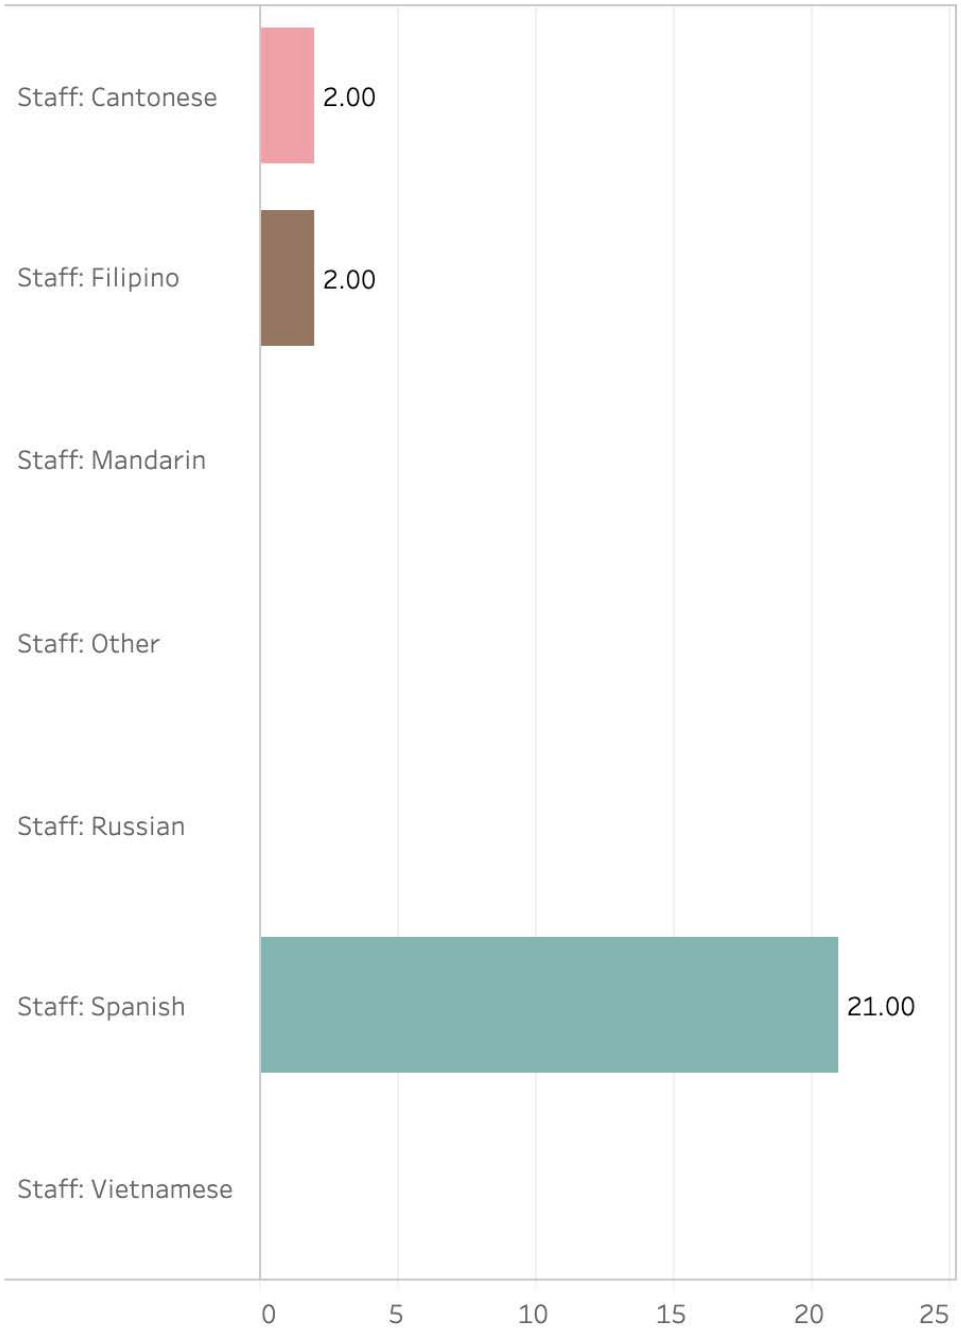

All Multilingual Staff