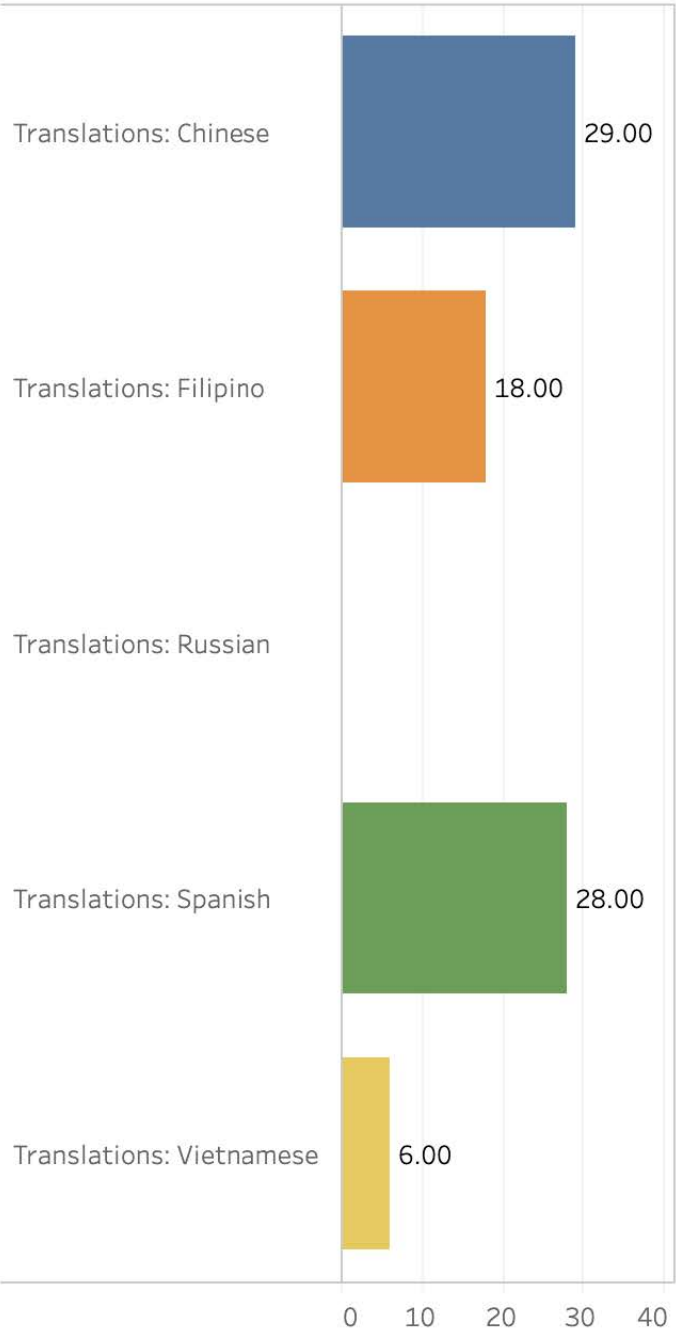

Translations