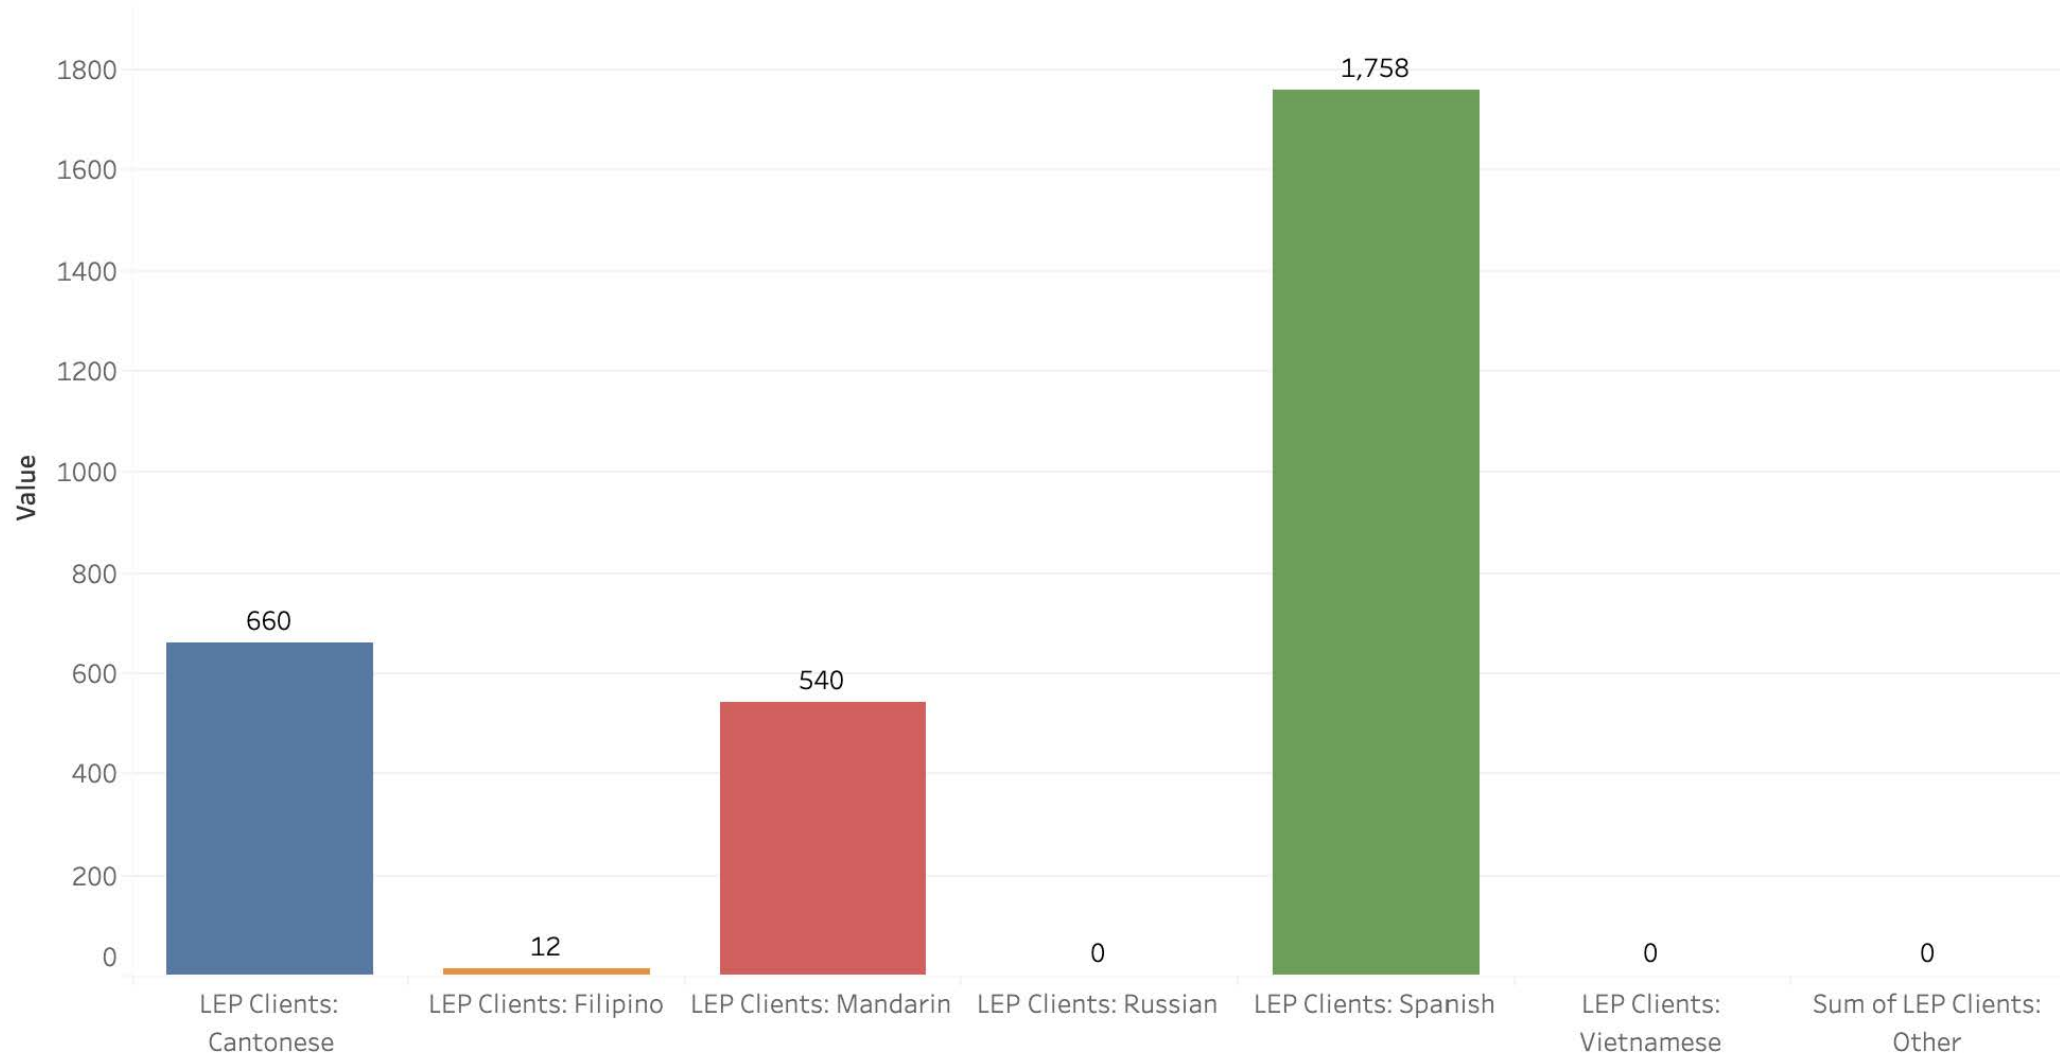

0

0 2 4 6 8

0

All Multilingual Staff

Certified Multilingual Staff

Department

Mayor's Office of Housing and Community Development

LEP Clients Served