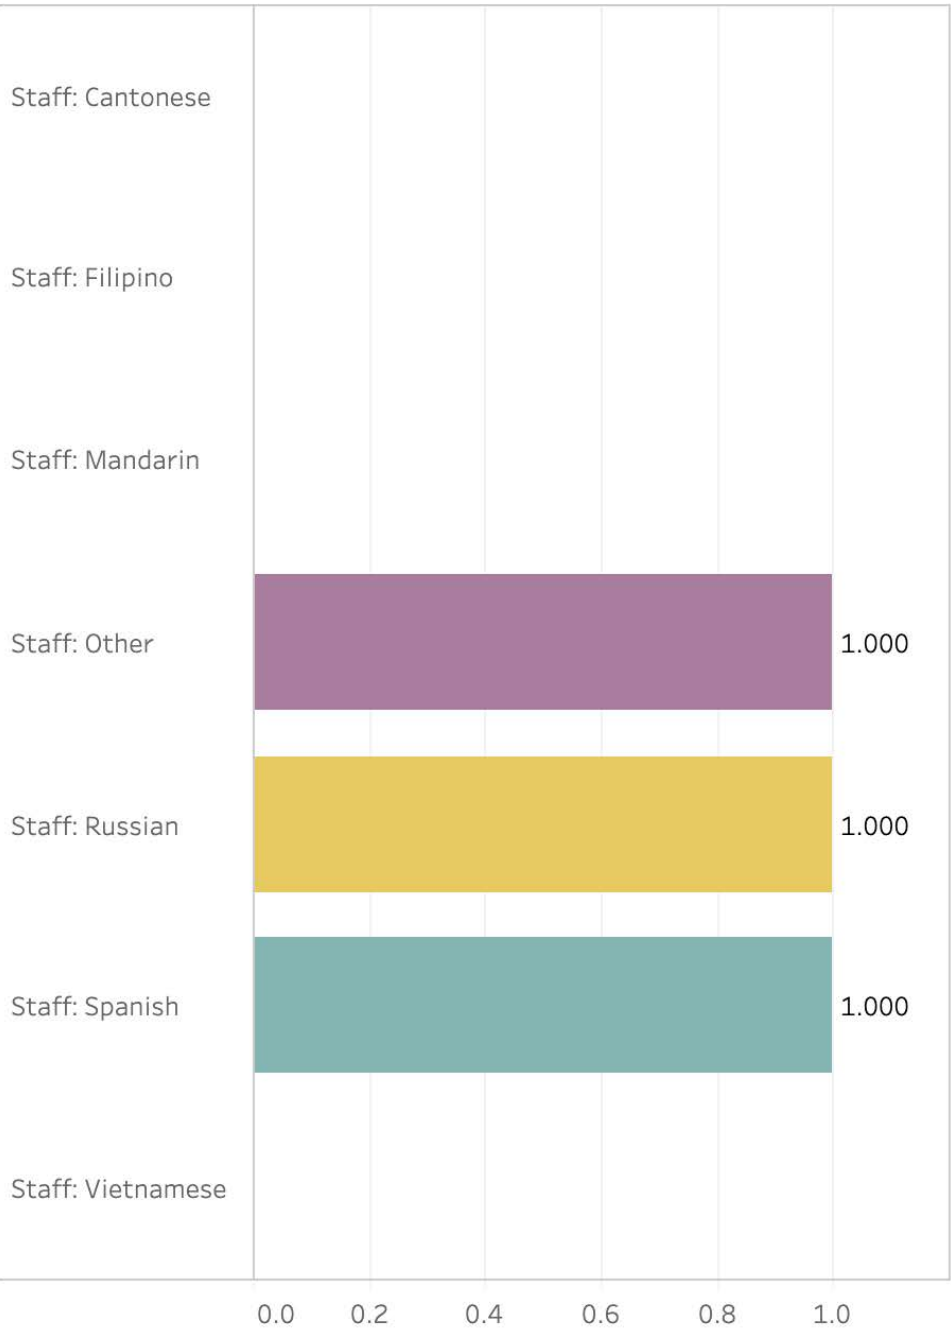

All Multilingual Staff