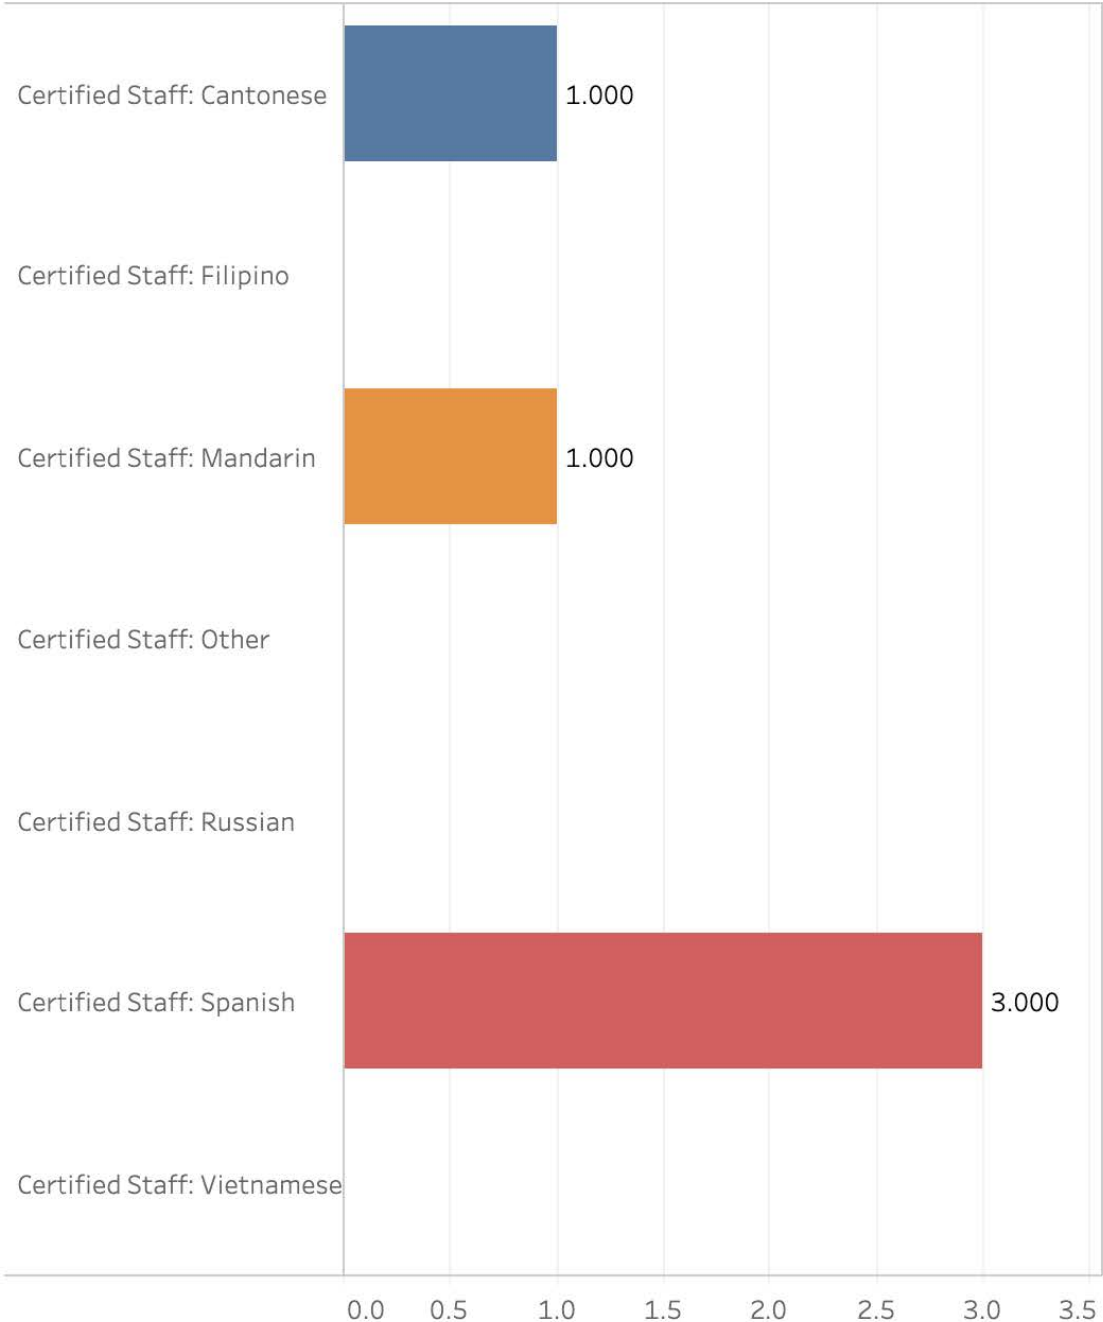

Certified Multilingual Staff