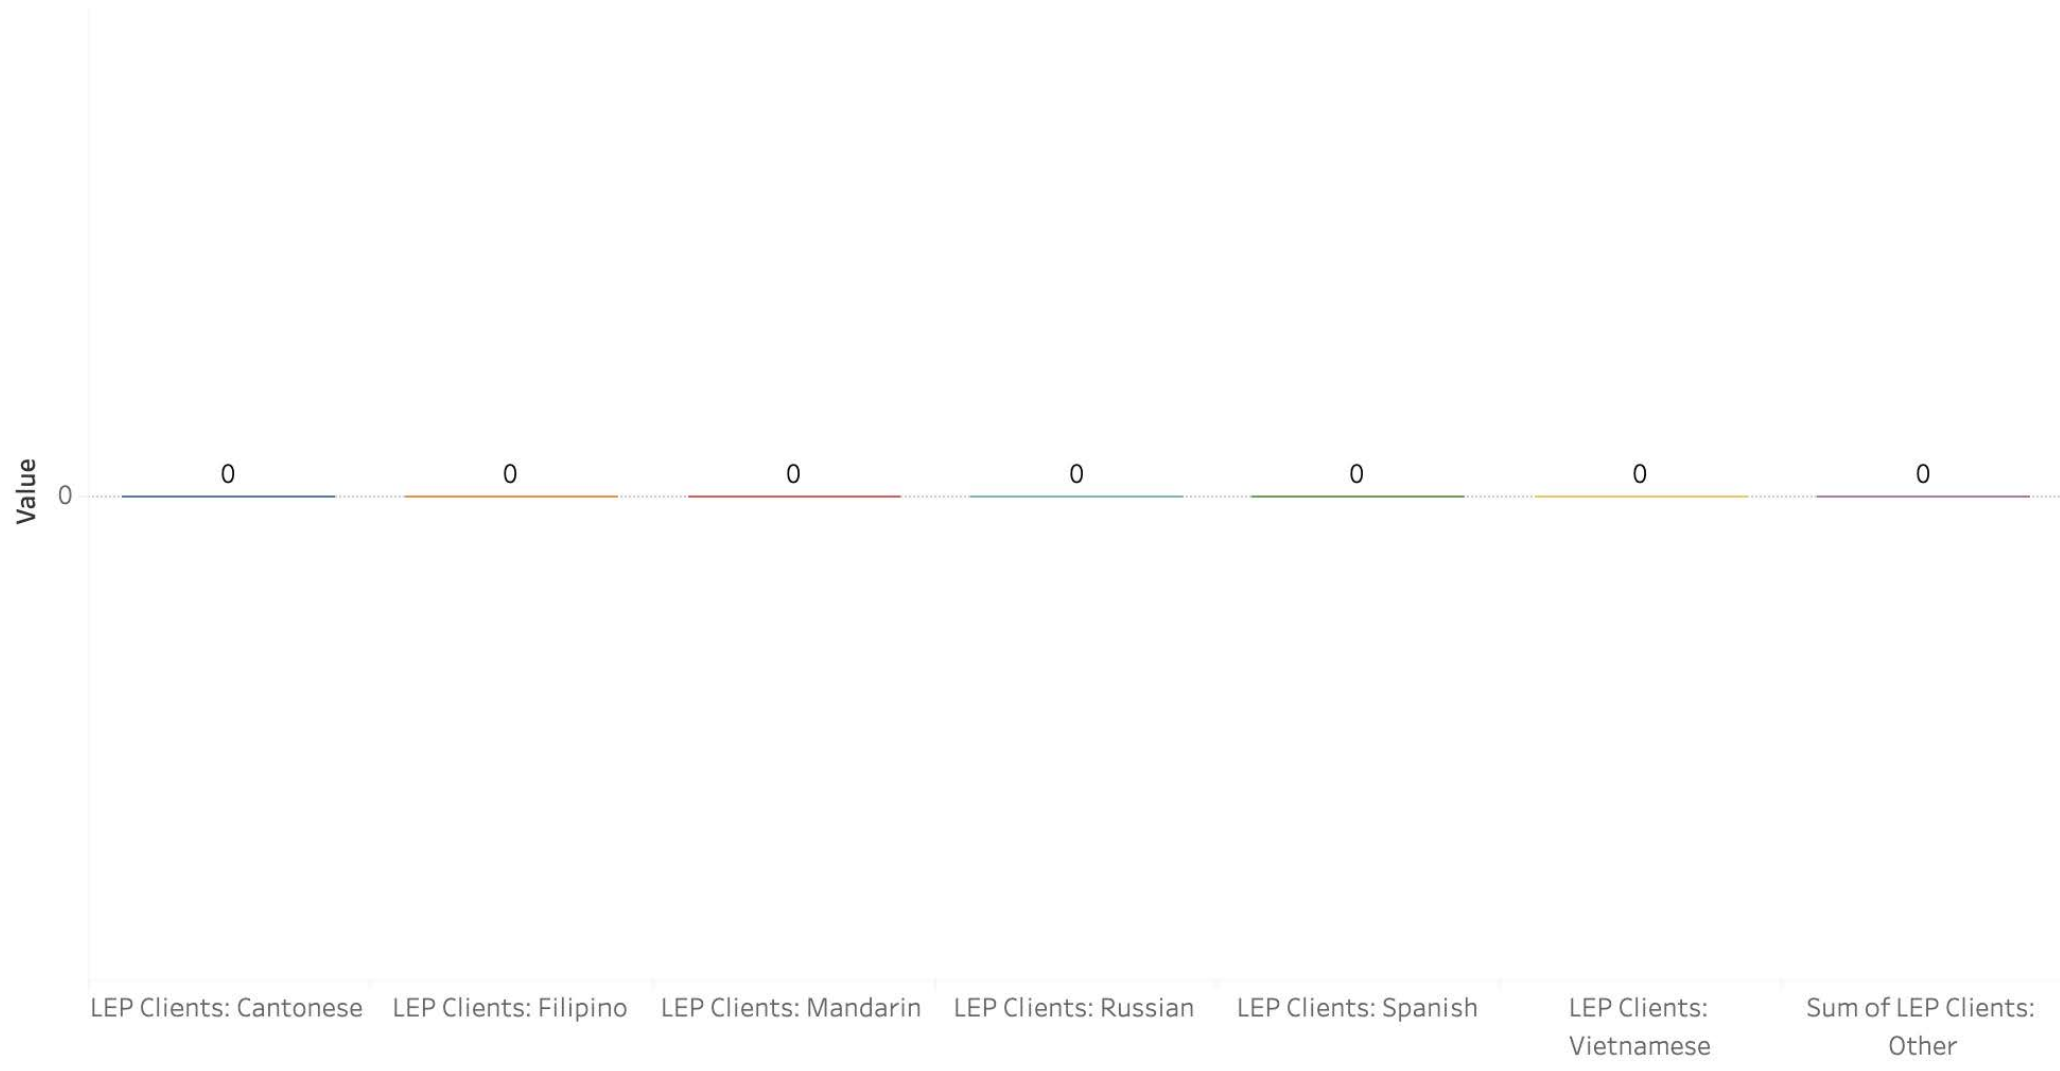

In-Person Interpretations

Department

Status of Women (Department on the)

All Multilingual Staff

Certified Multilingual Staff

Department

Treasure Island Development Authority

LEP Clients Served