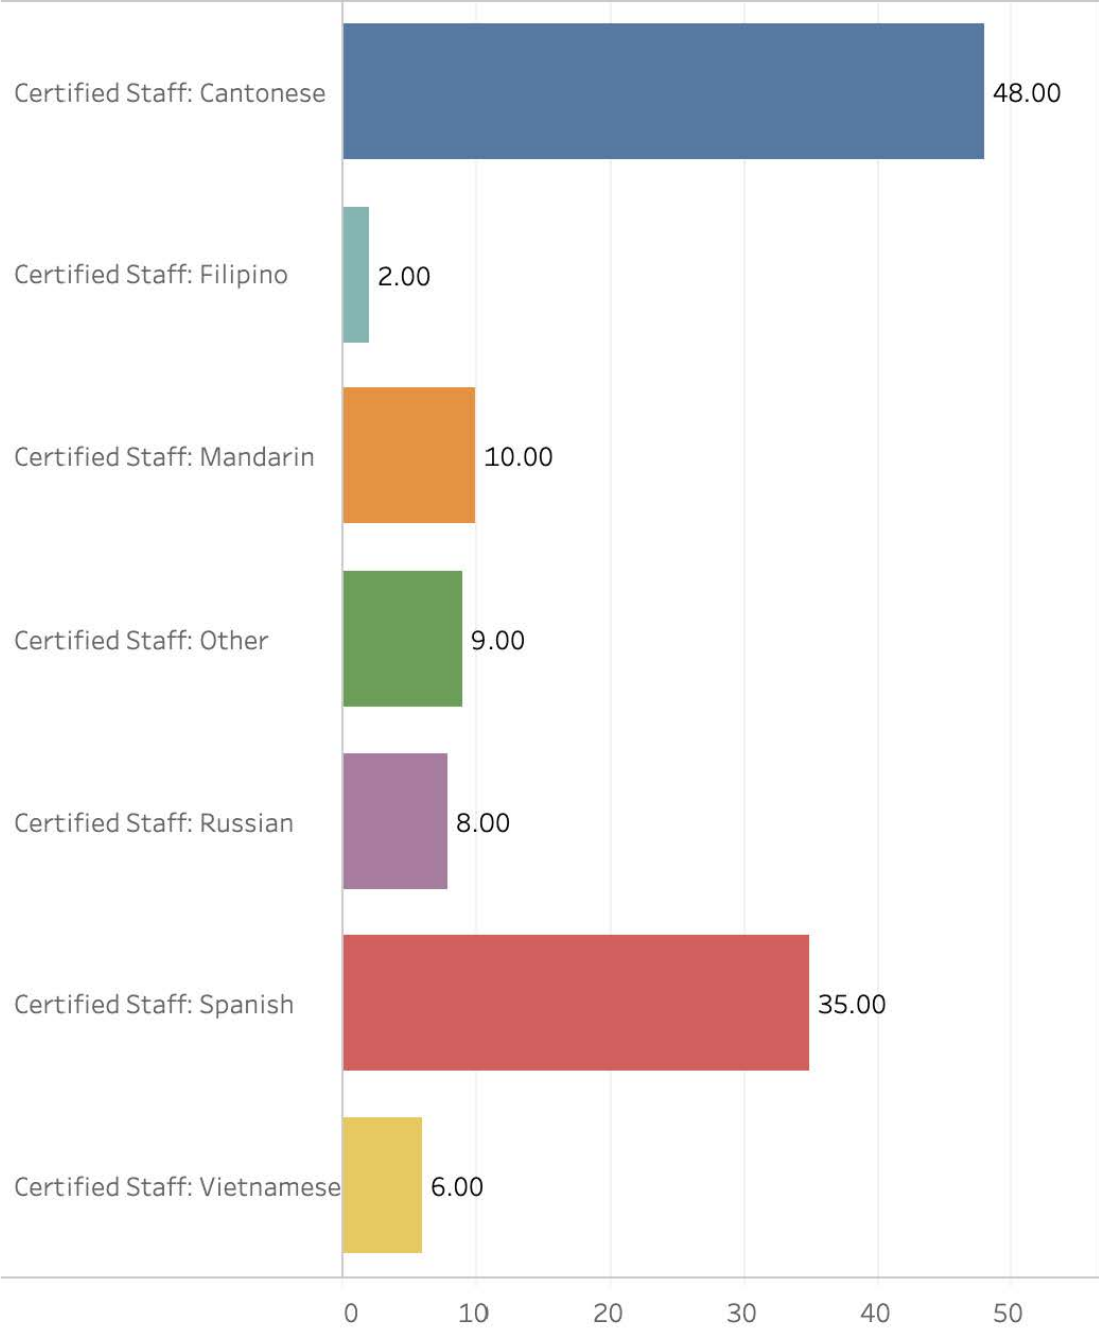

Department

Public Works (DPW) ▼

LEP Clients Served

Department

Public Works (DPW)

Translations

Telephonic Interpretations

In-Person Interpretations