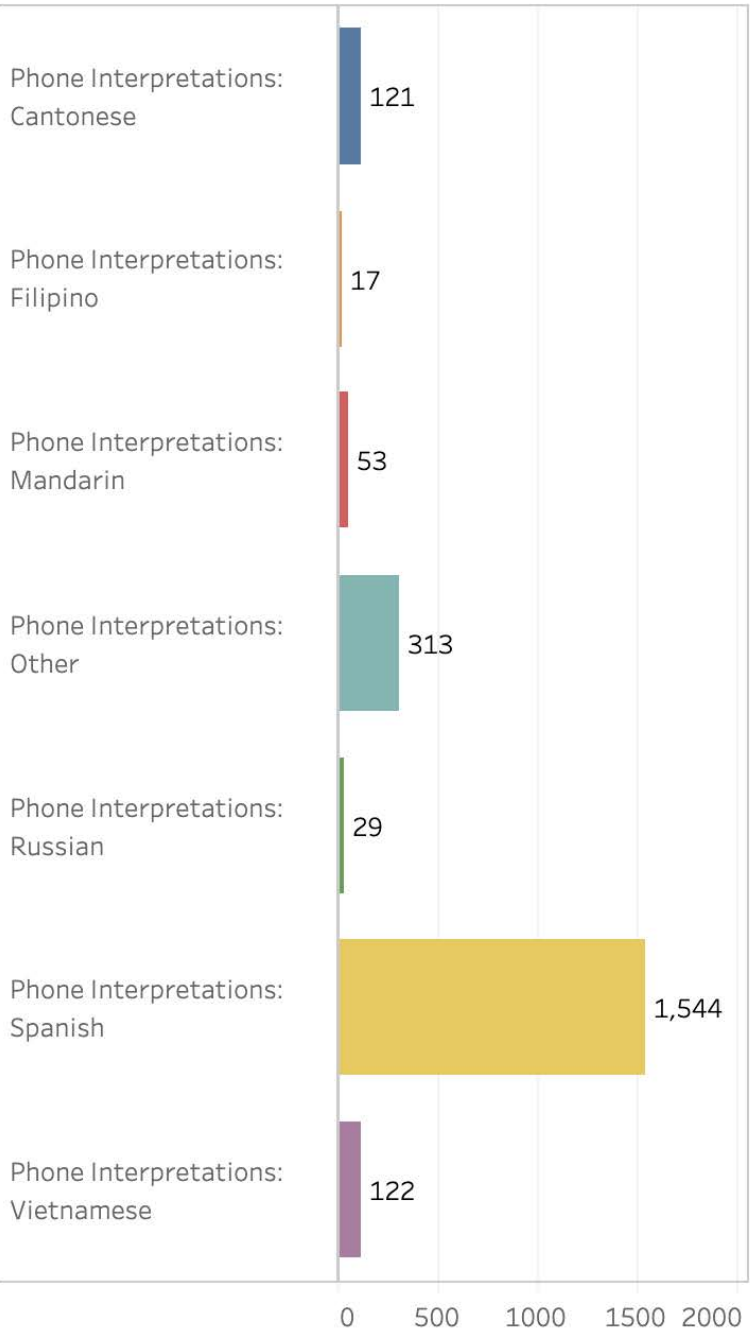

Telephonic Interpretations