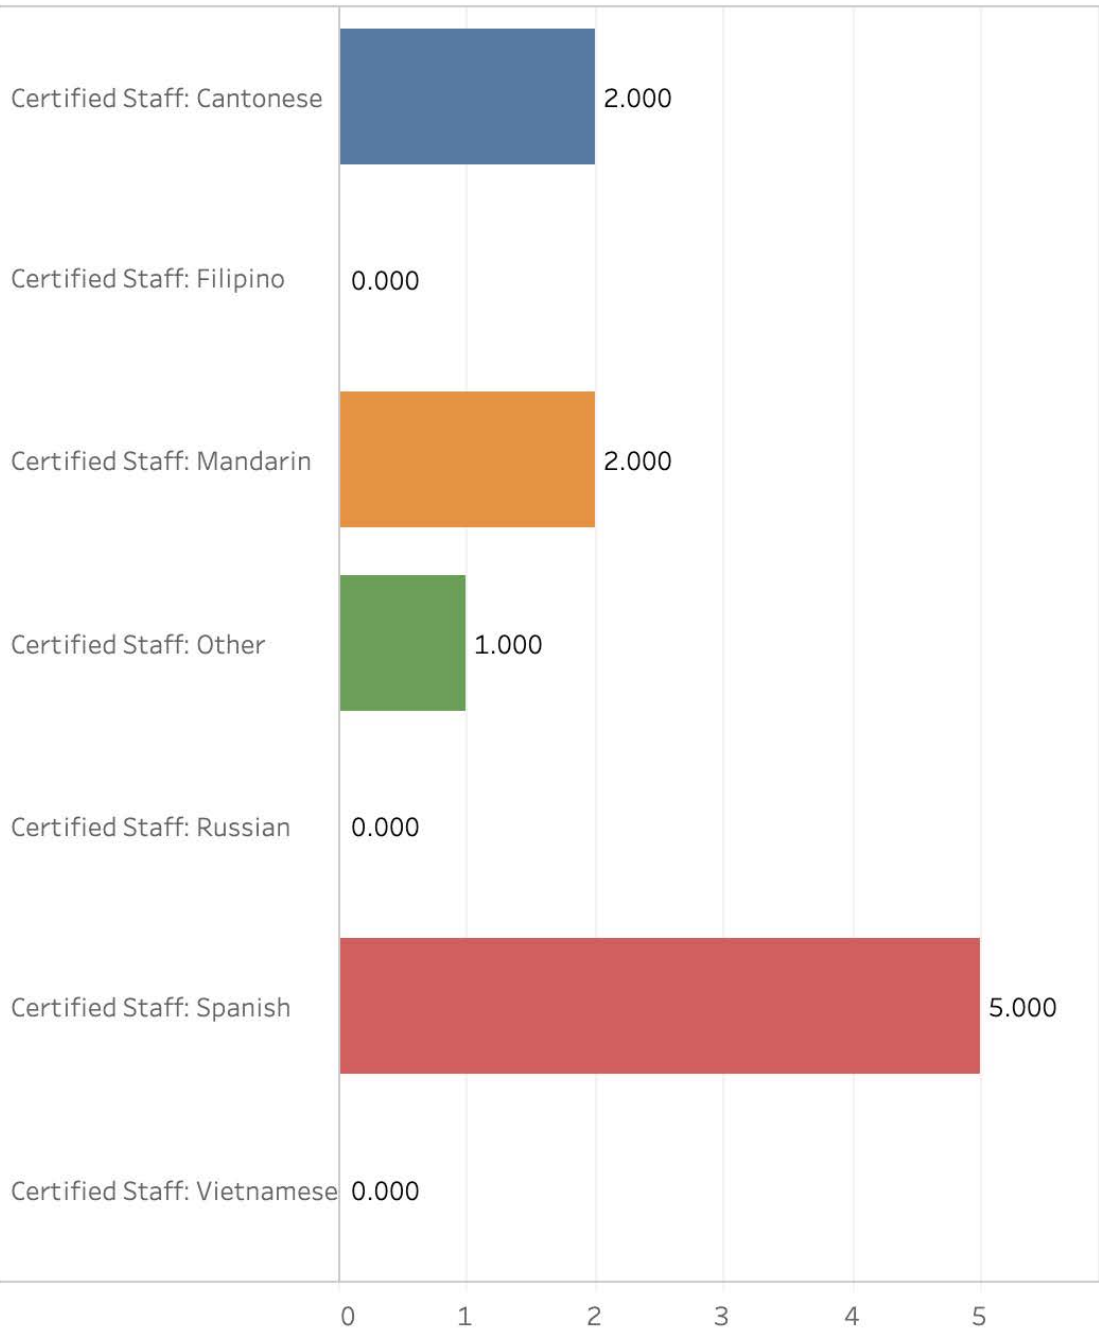

Certified Multilingual Staff