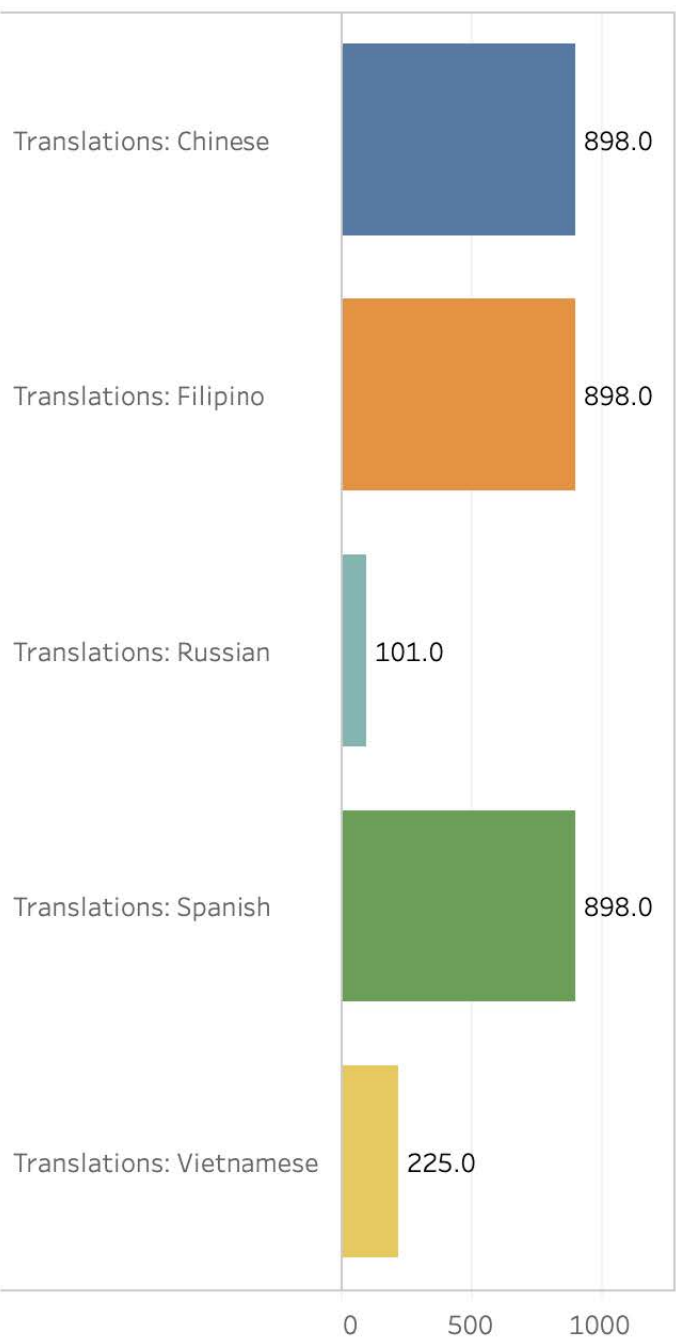

Telephonic Interpretations

In-Person Interpretations

All Multilingual Staff

Certified Multilingual Staff

Department

Emergency Management - 911

LEP Clients Served

Translations