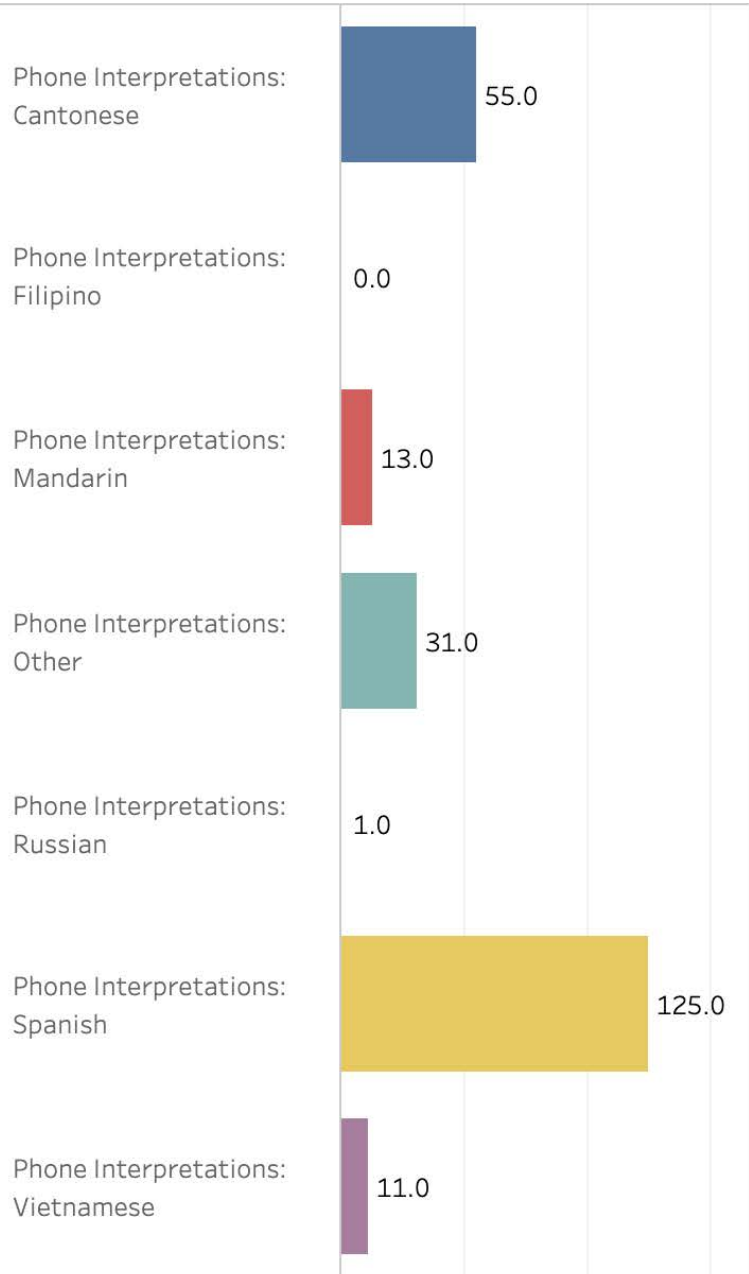

Telephonic Interpretations