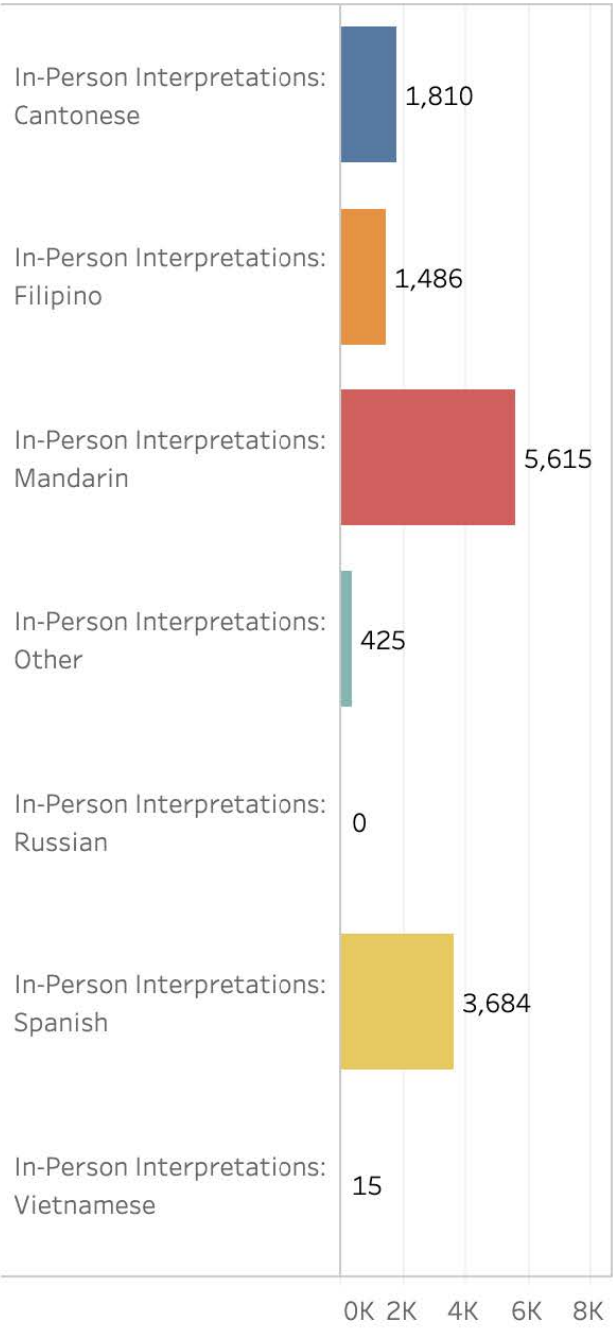

In-Person Interpretations