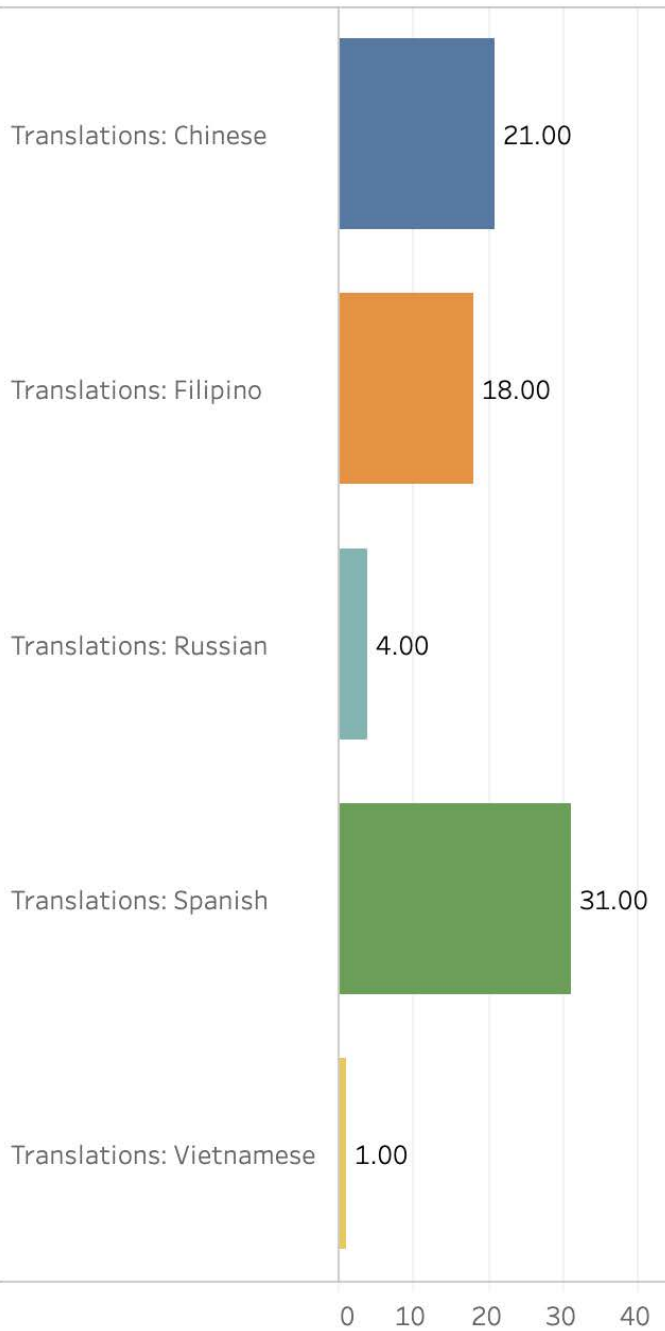

Translations