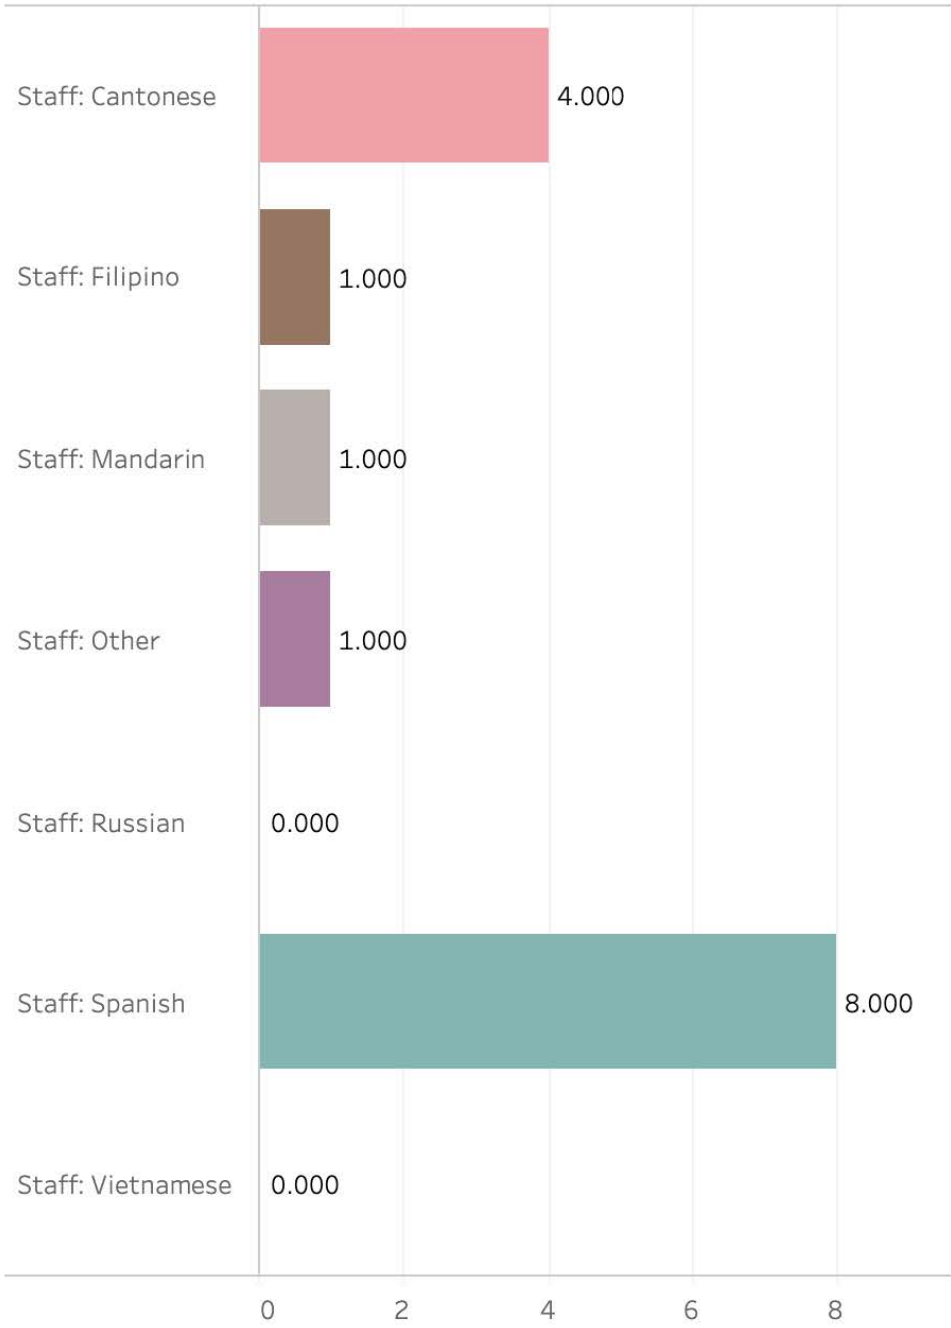

Department

Animal Care and Control

Translations

Telephonic Interpretations

In-Person Interpretations

Department

Animal Care and Control

All Multilingual Staff