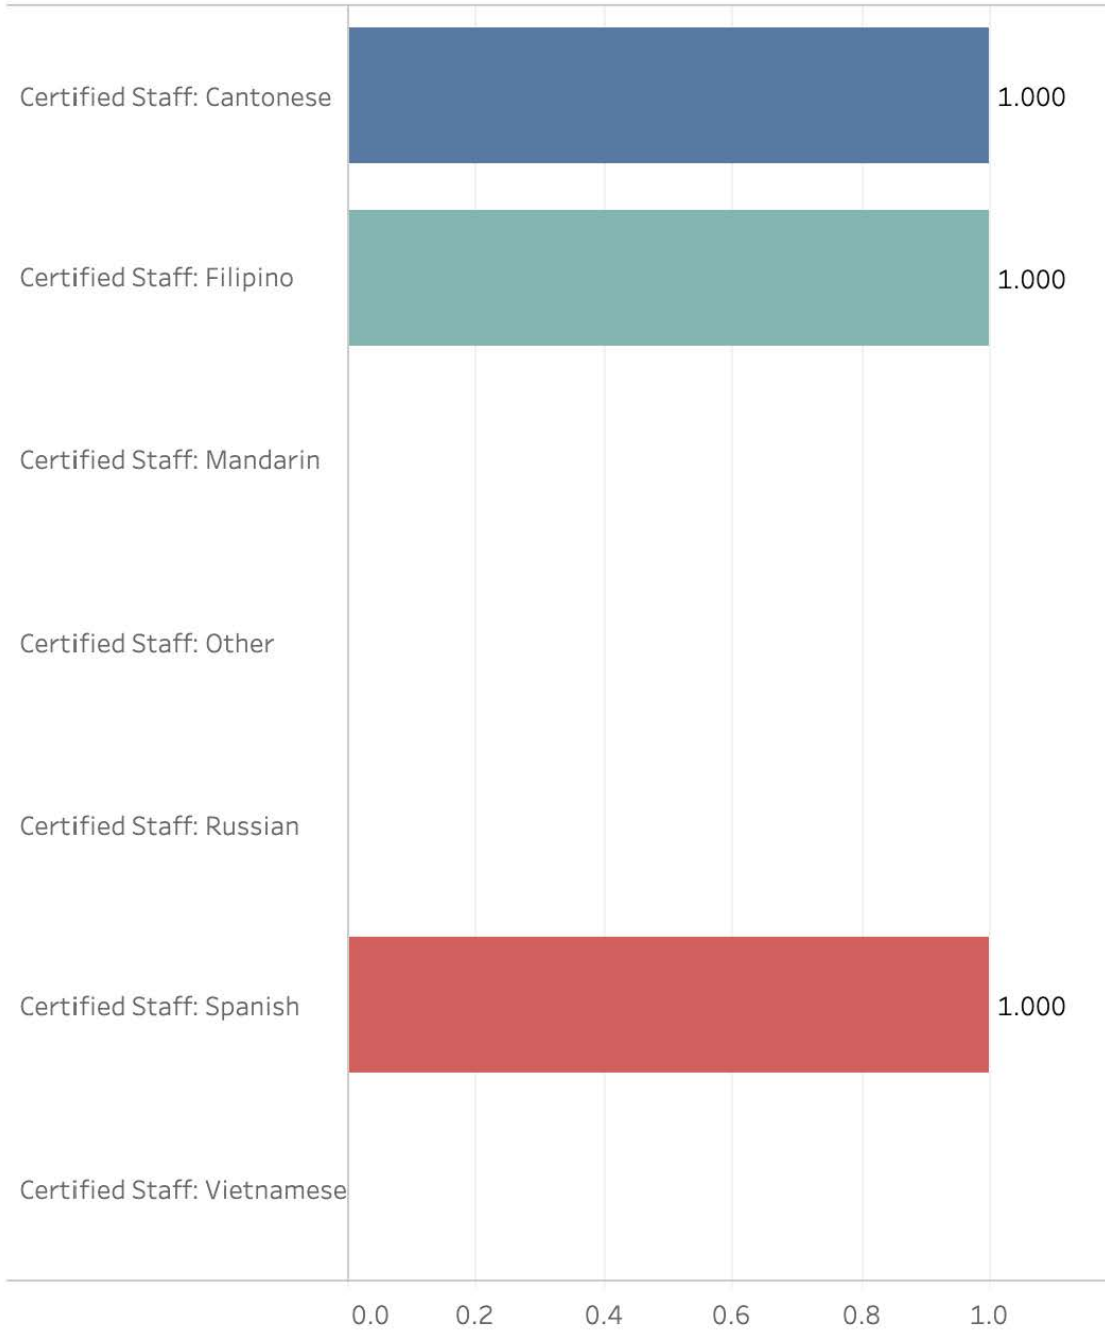

Department

Police Accountability, Department of

All Multilingual Staff

Certified Multilingual Staff

Department

Police Department (POL) ▼

LEP Clients Served

Department