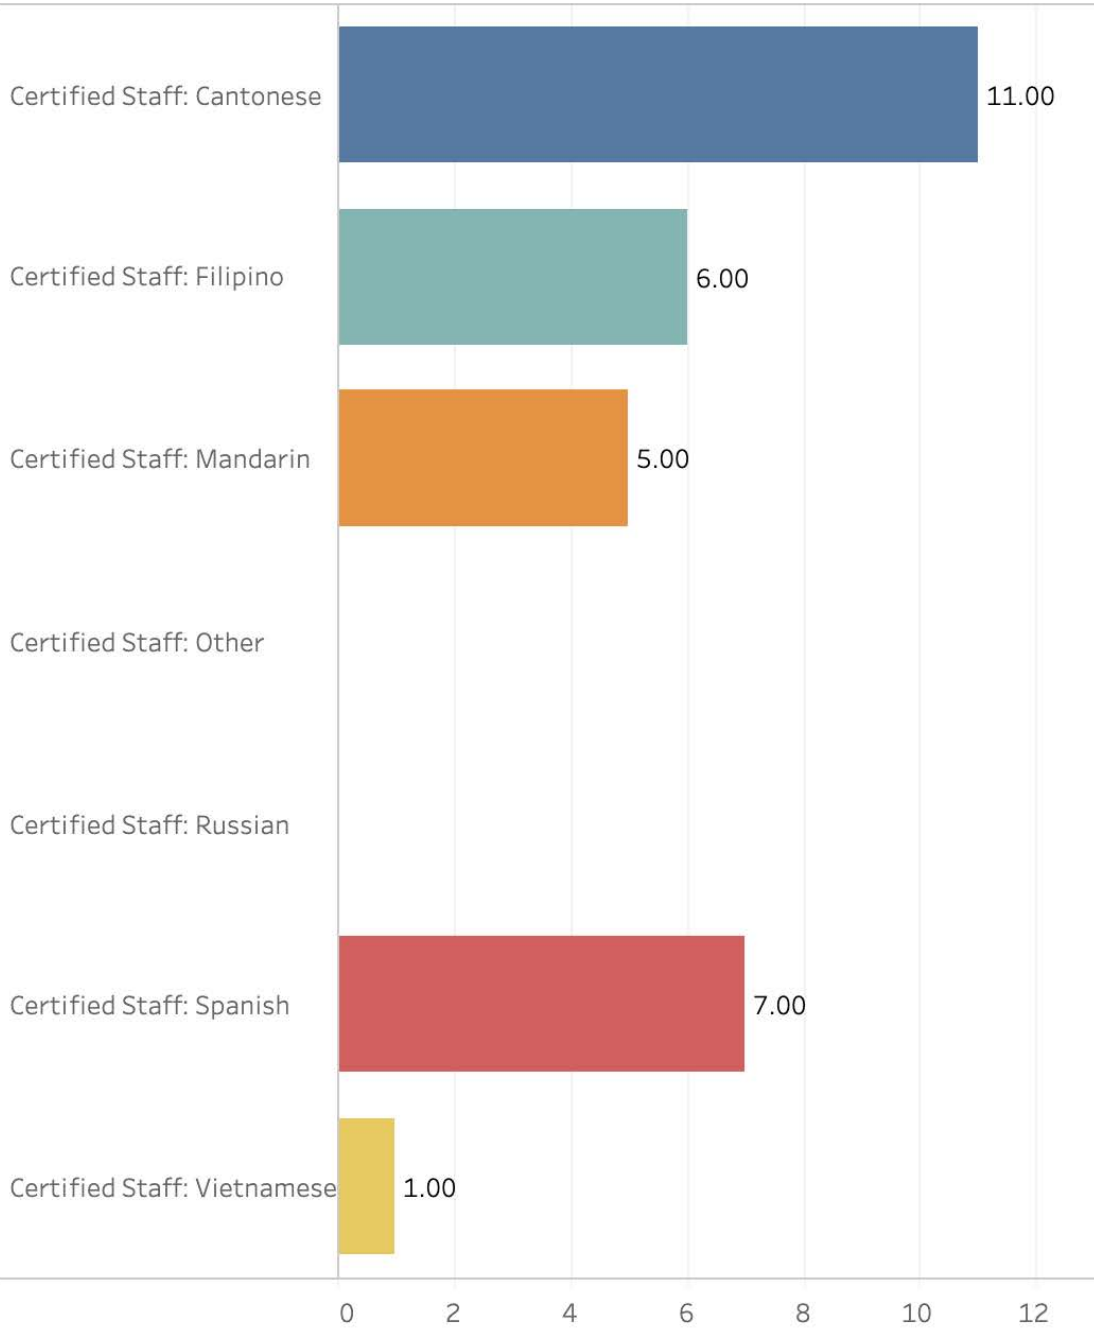

Telephonic Interpretations

In-Person Interpretations

All Multilingual Staff

Certified Multilingual Staff

Department

Emergency Management - 911

LEP Clients Served

Translations