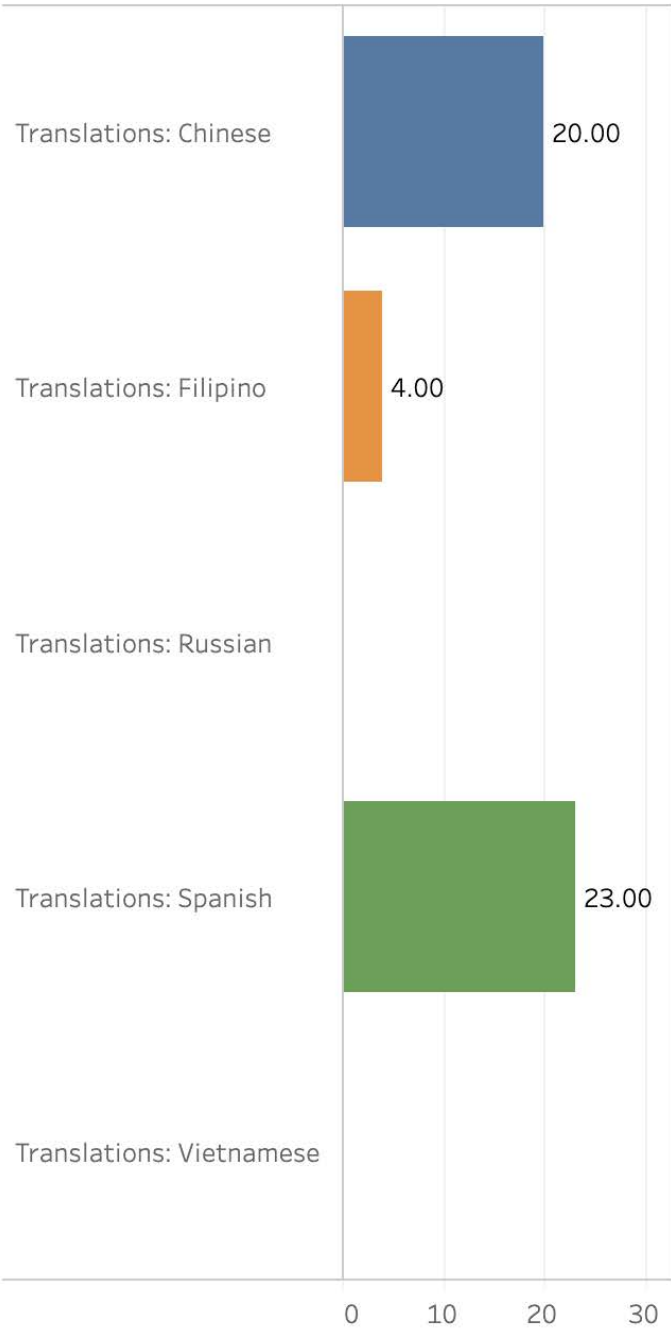

Translations