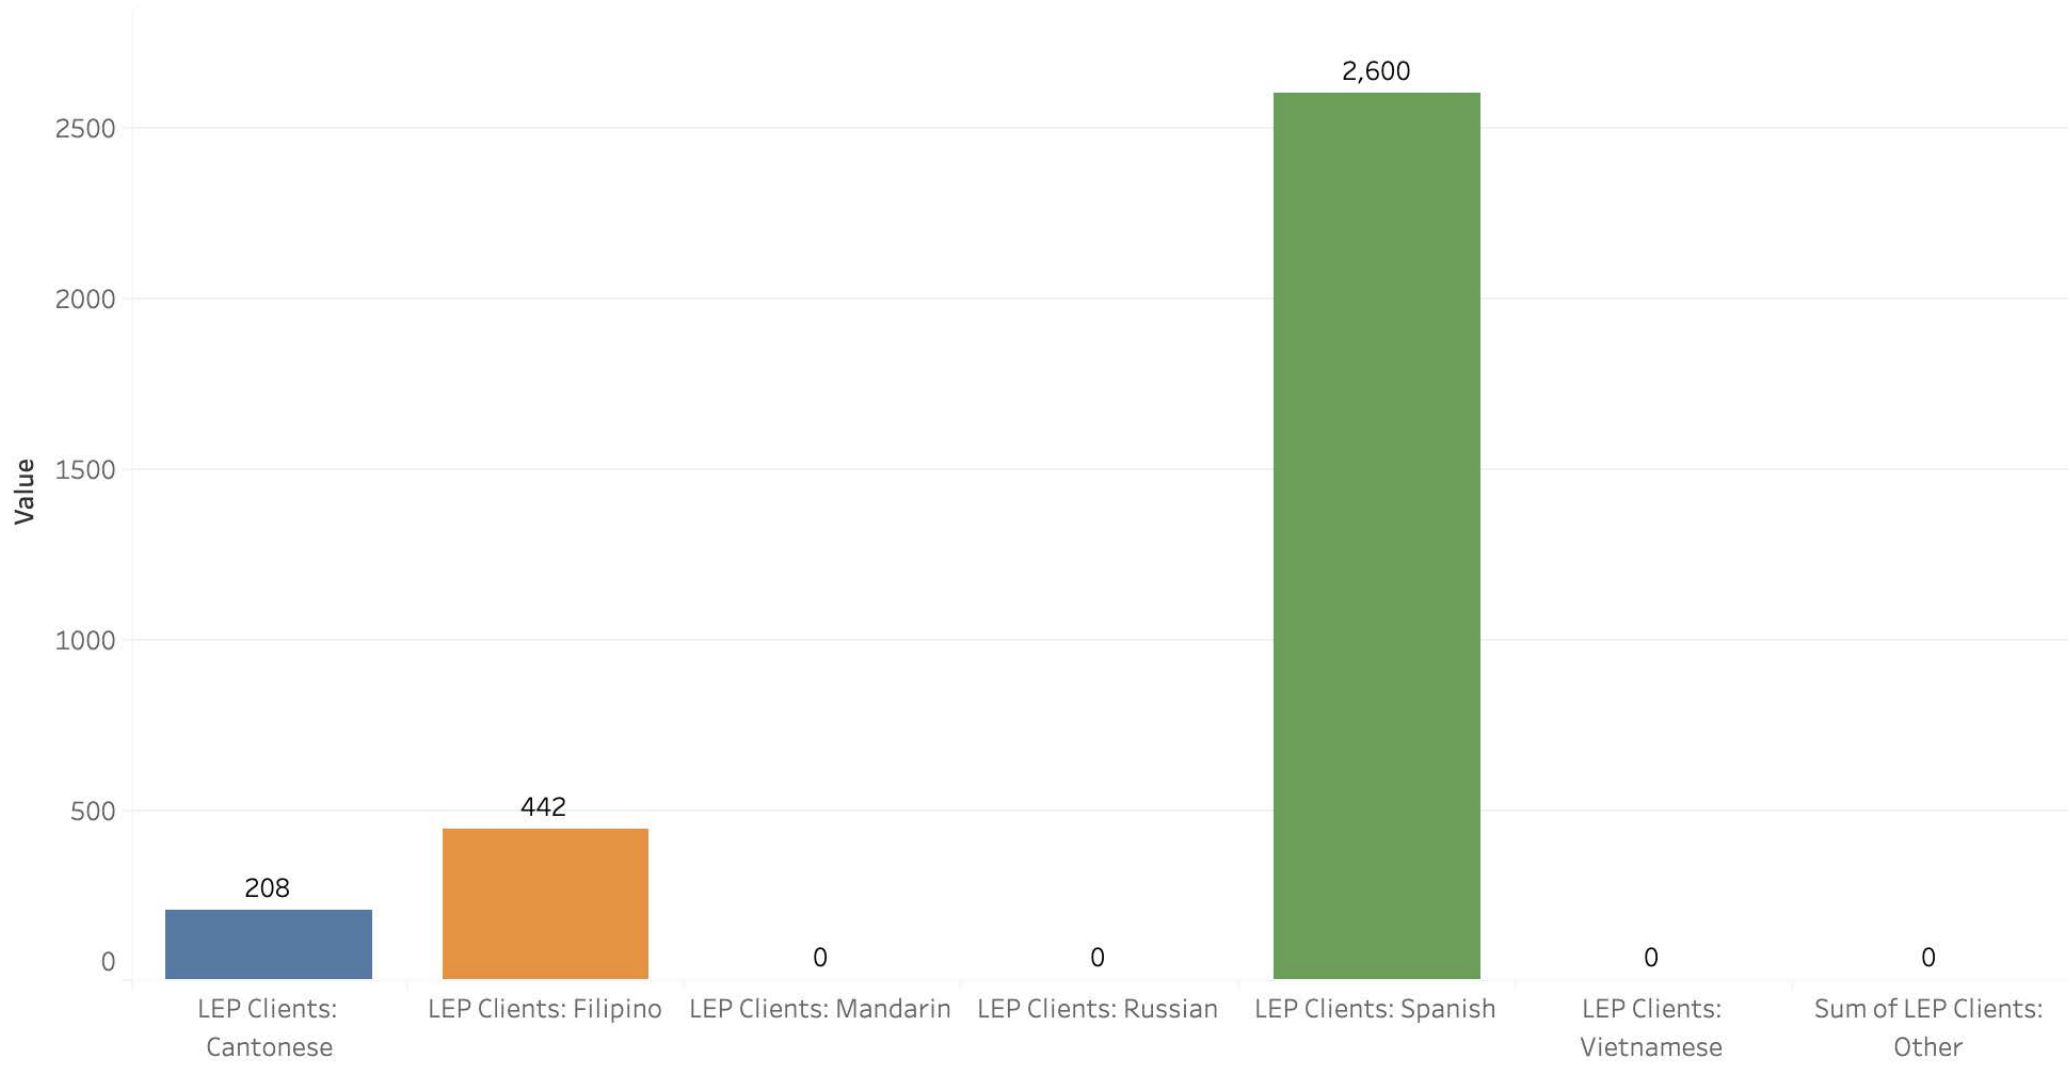

Department

Sheriff's Department (SHF)

LEP Clients Served