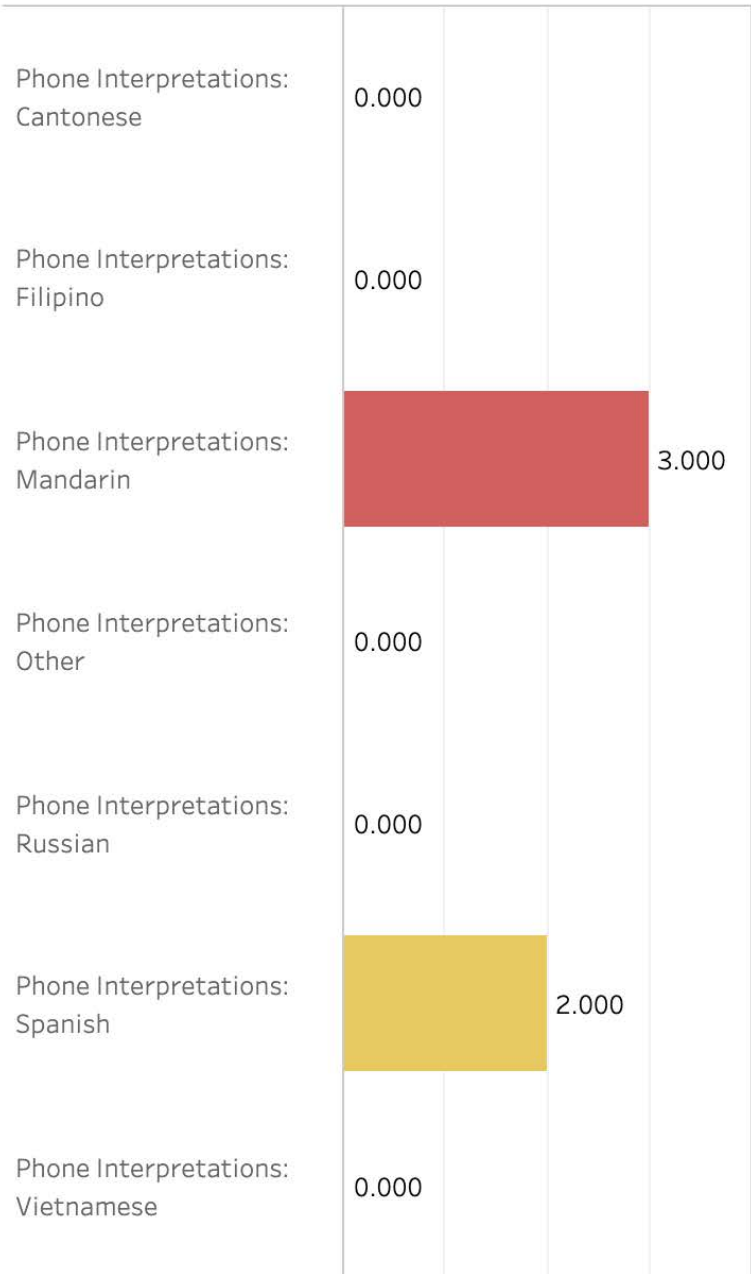

Telephonic Interpretations