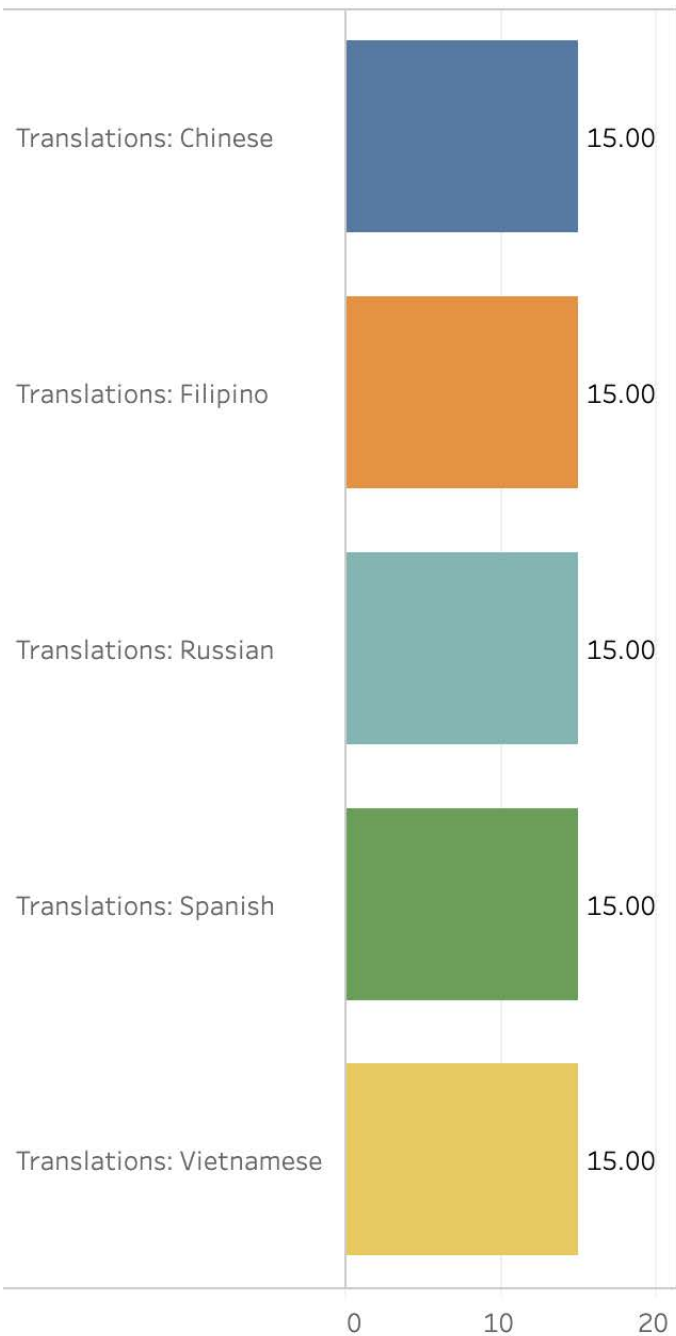

Department

District Attorney's Office (DAT)

LEP Clients Served

Department

District Attorney's Office (DAT)

Translations

Telephonic Interpretations

In-Person Interpretations