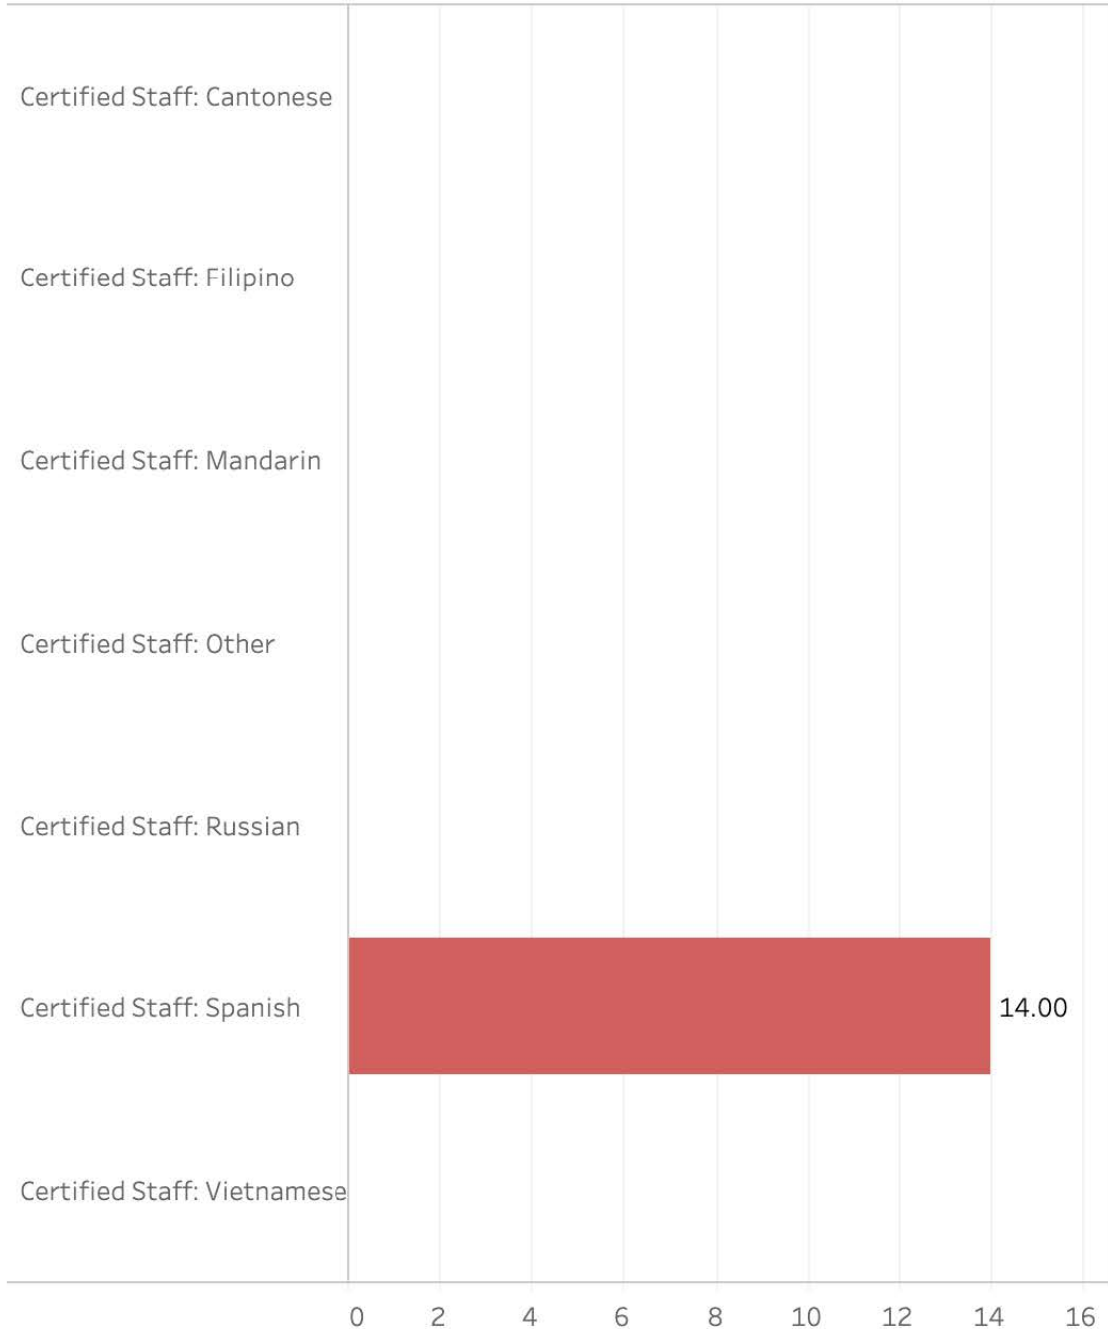

Certified Multilingual Staff