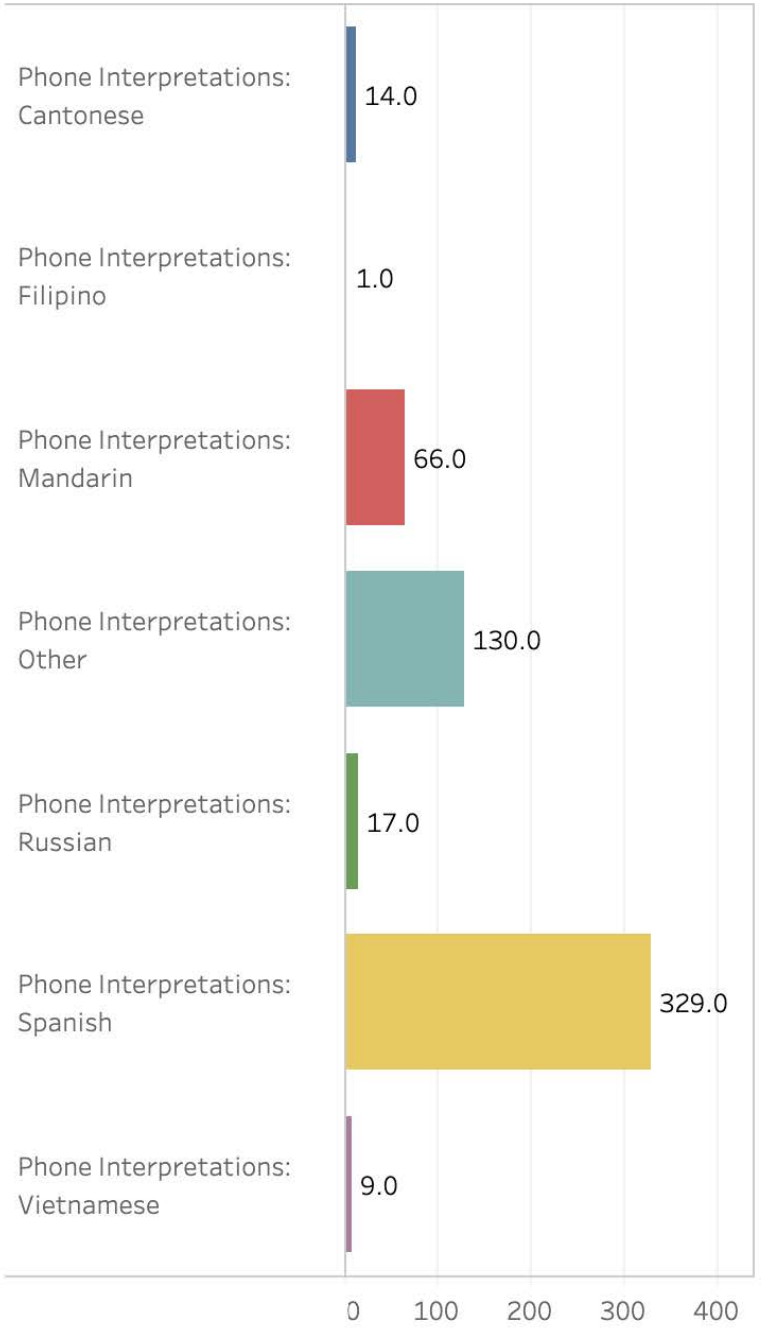

Telephonic Interpretations