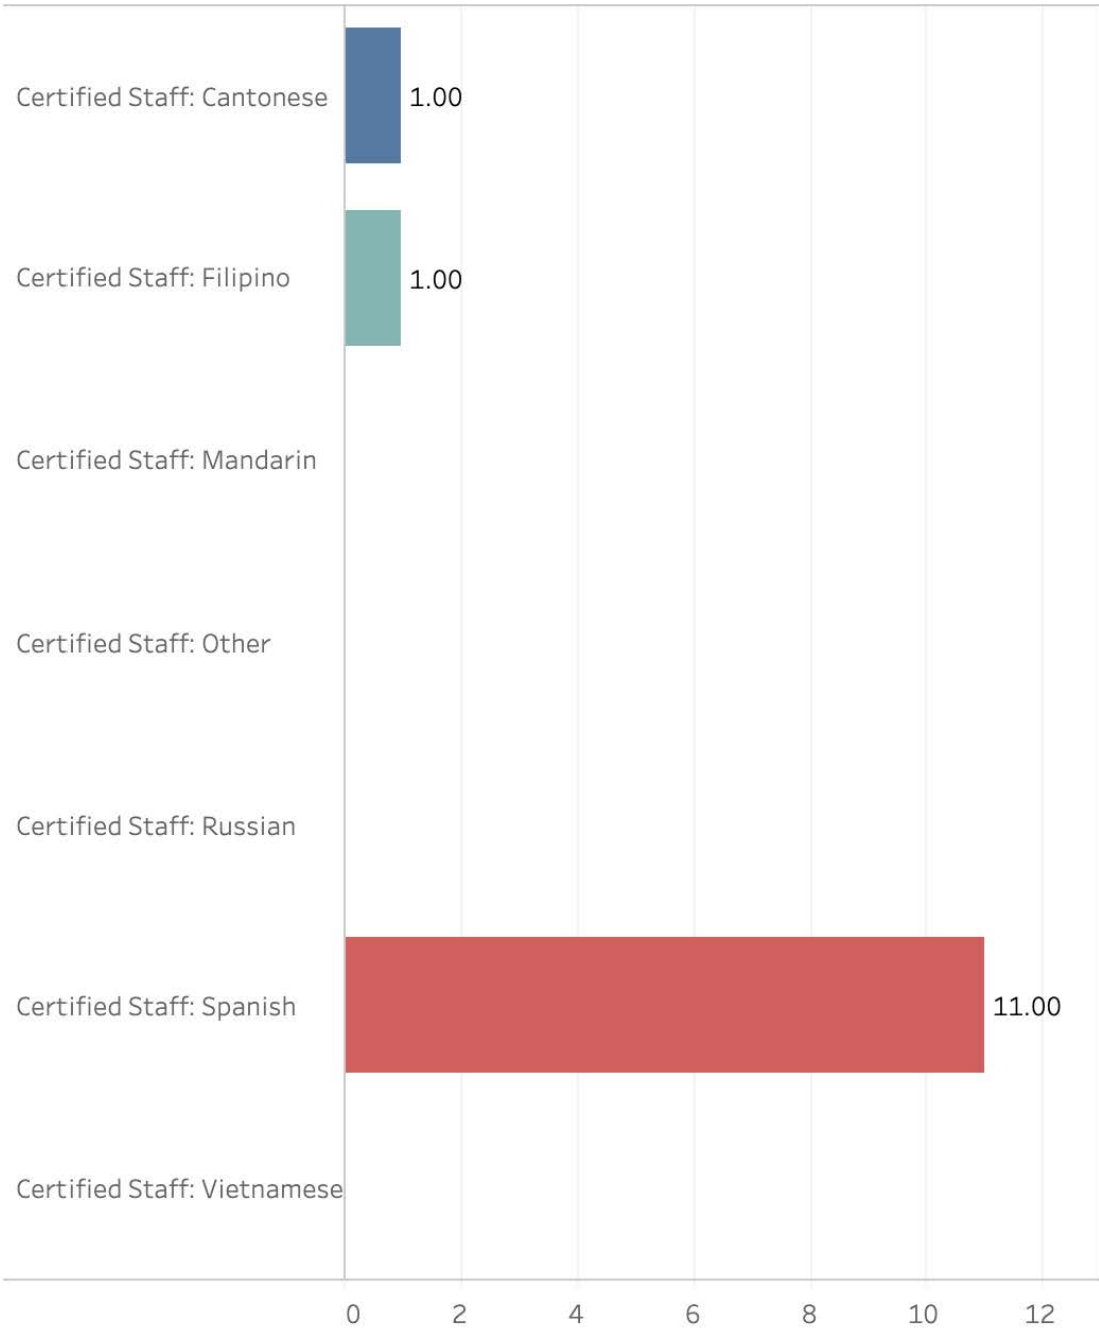

0

0 50 100 150

0 200 400 600 800

All Multilingual Staff

Certified Multilingual Staff

Department

Animal Care and Control

LEP Clients Served