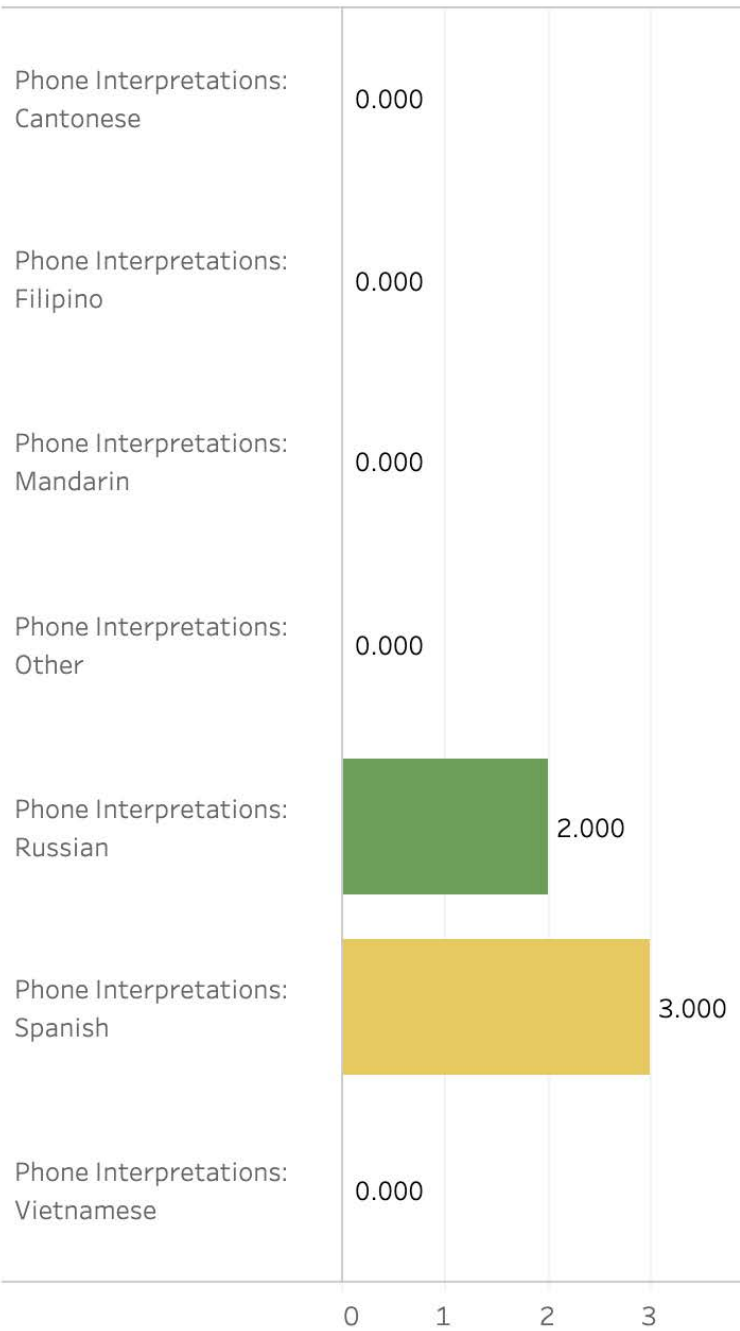

Telephonic Interpretations