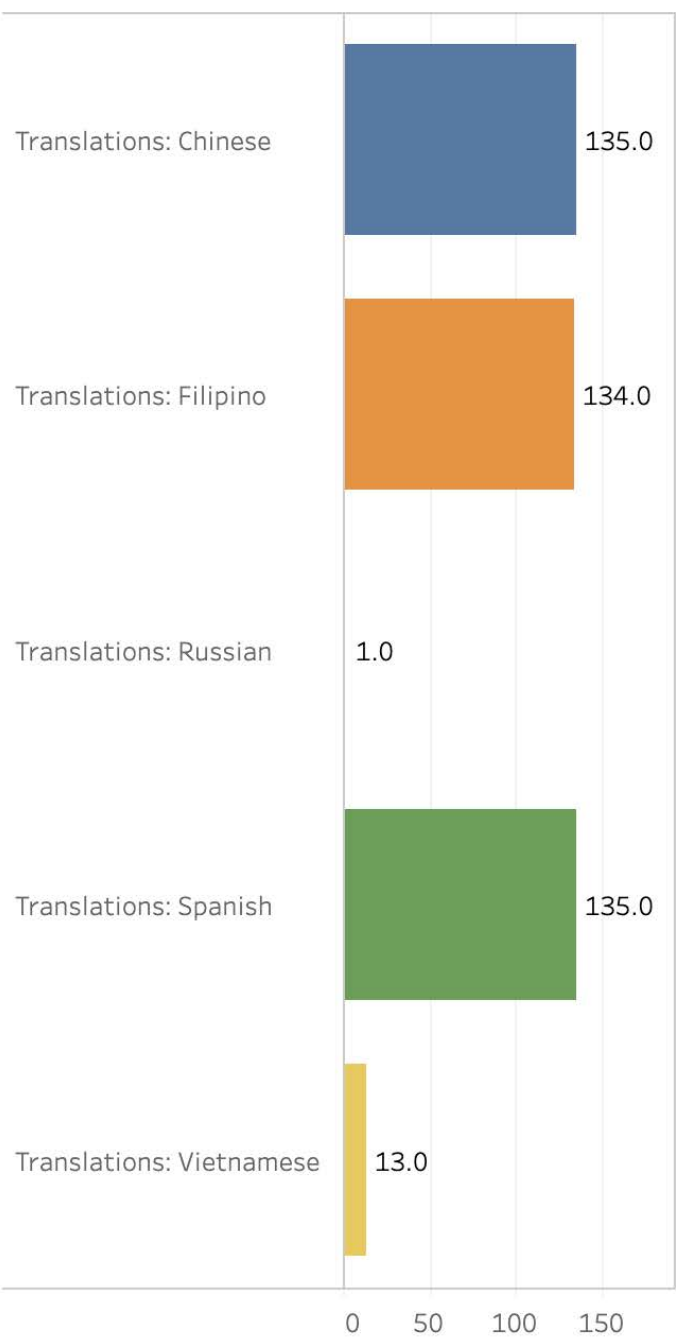

Telephonic Interpretations

In-Person Interpretations

All Multilingual Staff

Certified Multilingual Staff

Department

Emergency Management - 911

LEP Clients Served

Translations