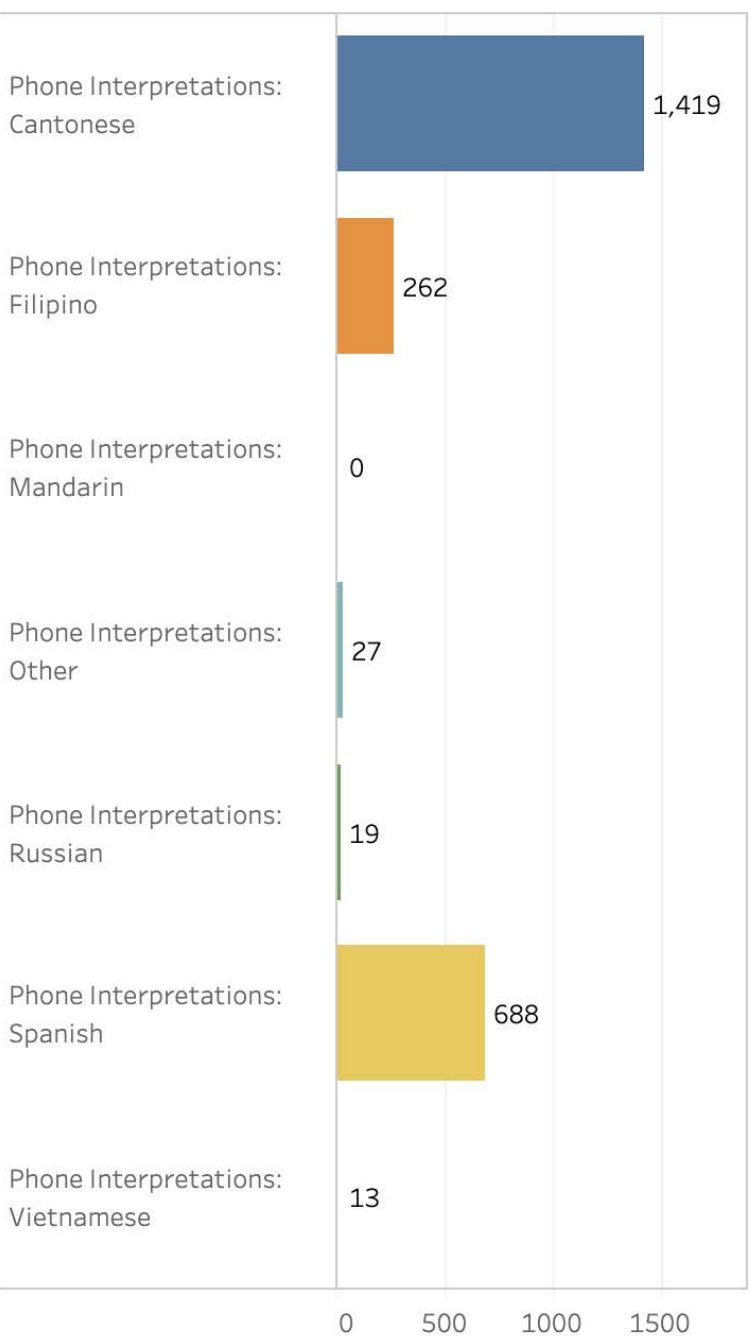

Telephonic Interpretations

In-Person Interpretations

All Multilingual Staff

Certified Multilingual Staff

Department

Emergency Management - 911

LEP Clients Served

Translations