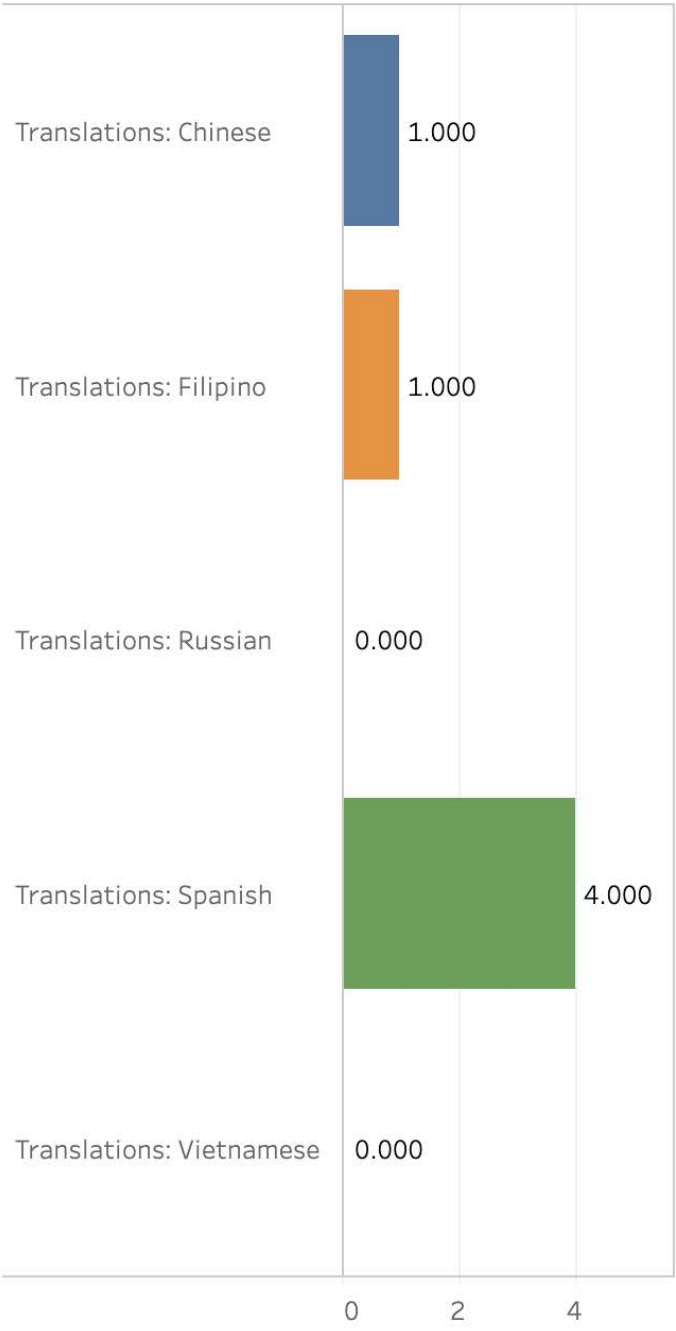

Department

Treasure Island Development Authority

Translations