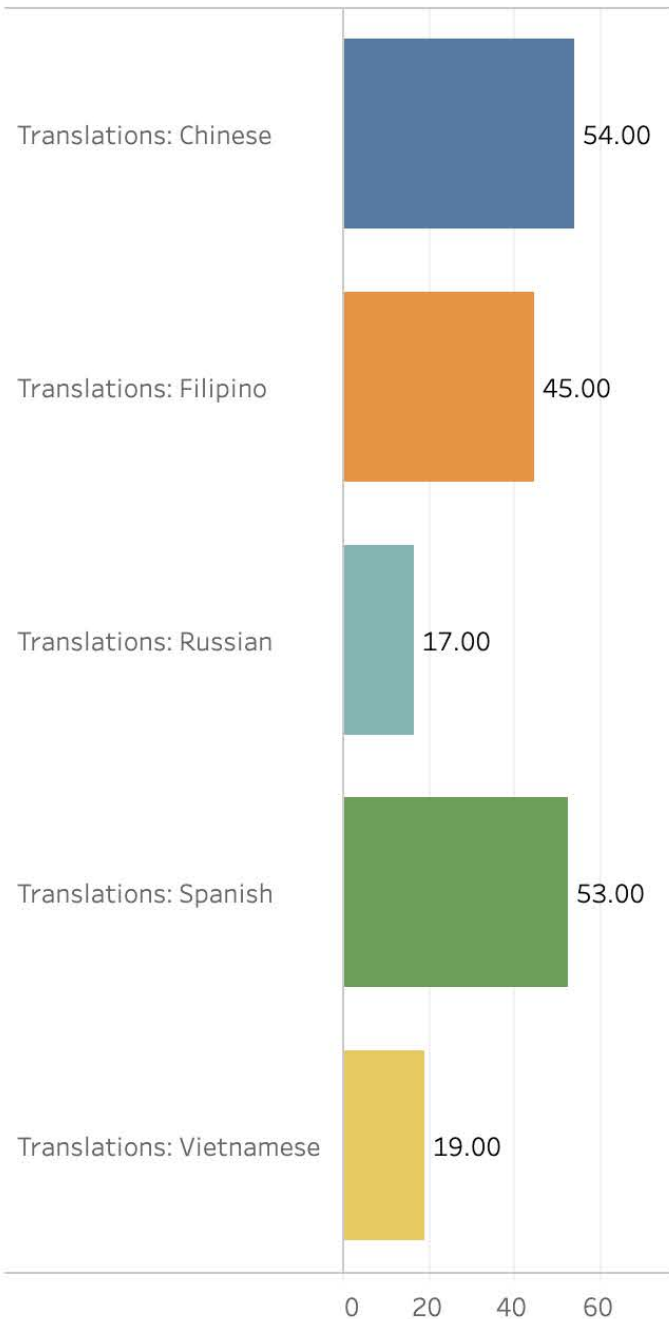

Department

Assessor Recorder (ASR)

Translations