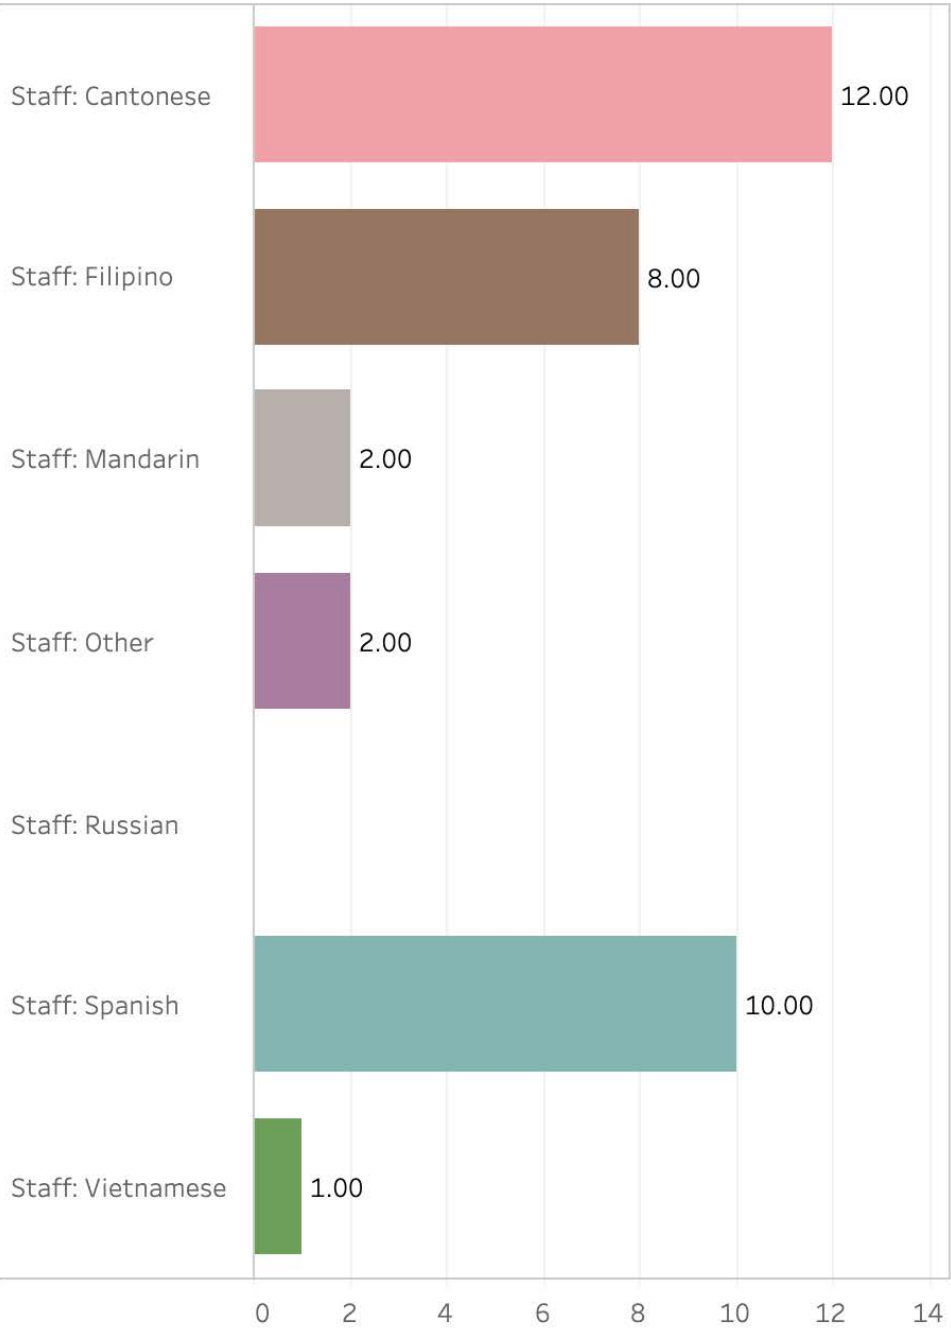

Telephonic Interpretations

In-Person Interpretations

All Multilingual Staff

Certified Multilingual Staff

Department

Emergency Management - 911

LEP Clients Served

Translations