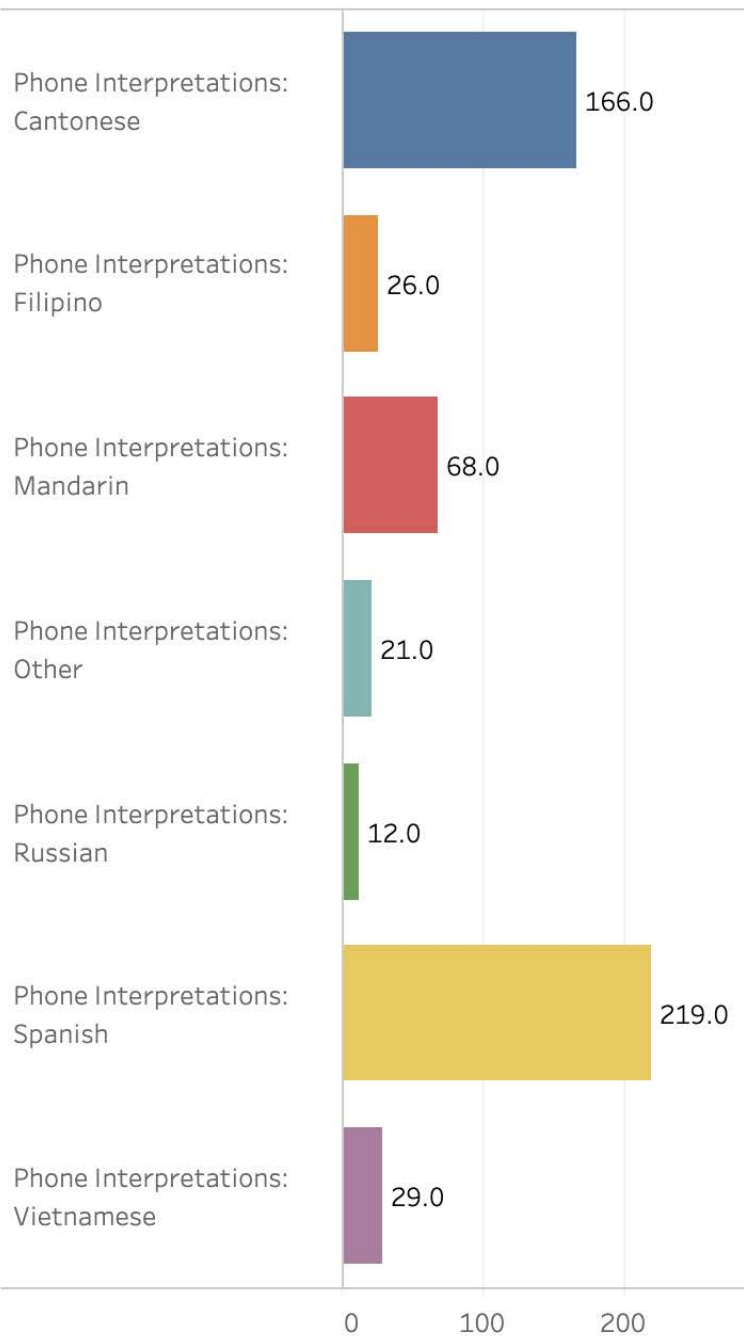

Department

District Attorney's Office (DAT)

LEP Clients Served

Department

District Attorney's Office (DAT)

Translations

Telephonic Interpretations

In-Person Interpretations