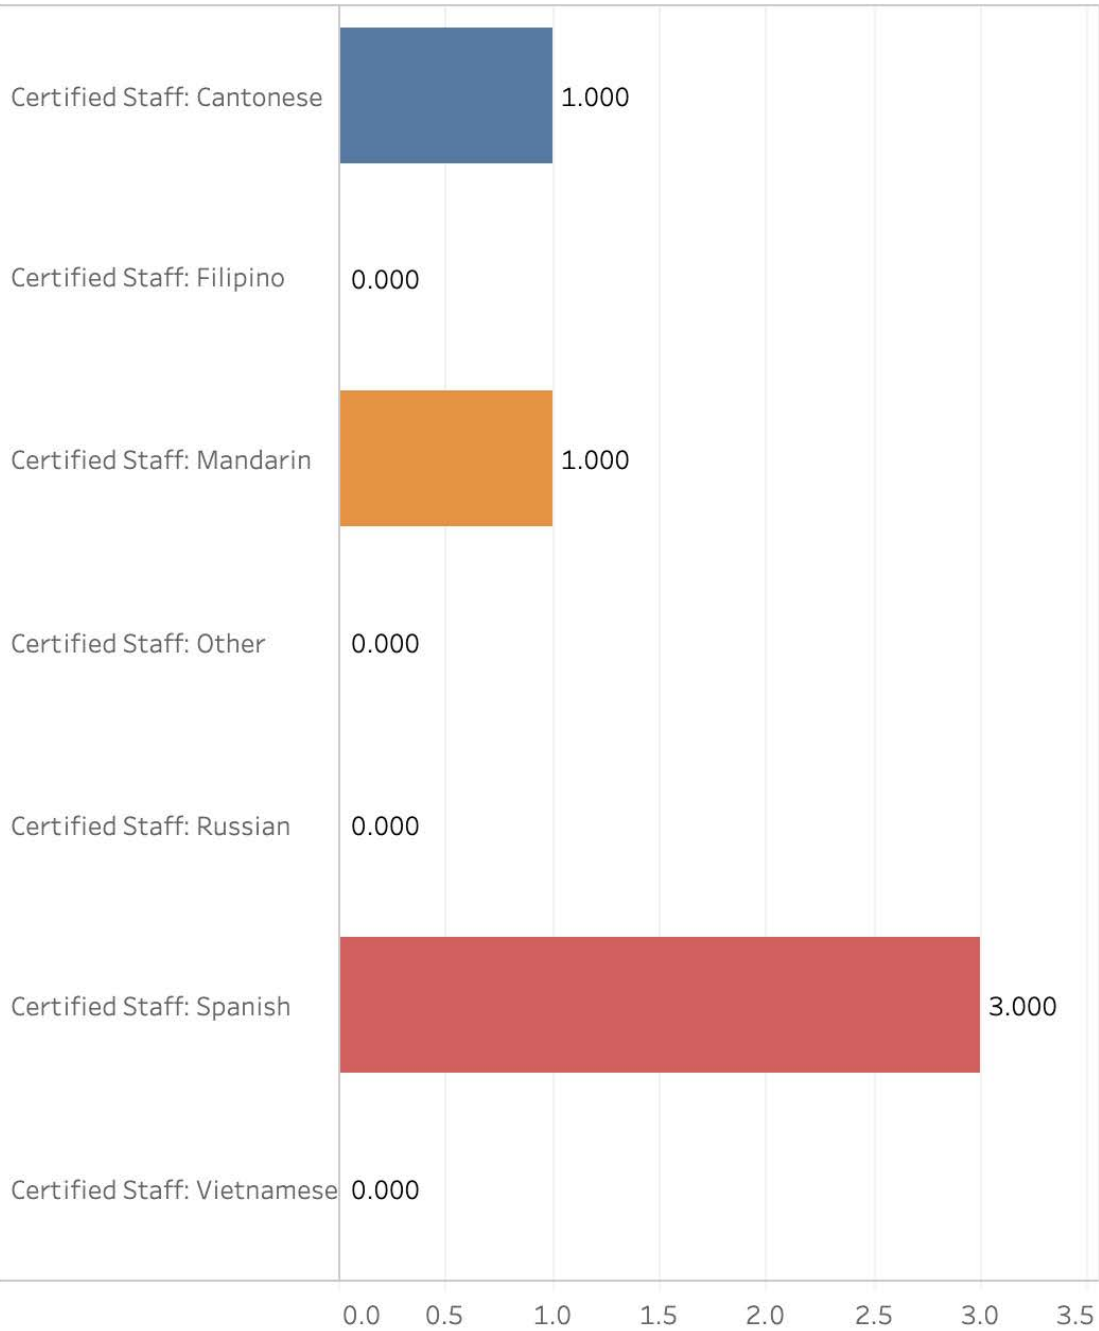

LEP Clients Served

Translations

Telephonic Interpretations

In-Person Interpretations

All Multilingual Staff

Certified Multilingual Staff

Department

Department of Homelessness and Supportive Housing