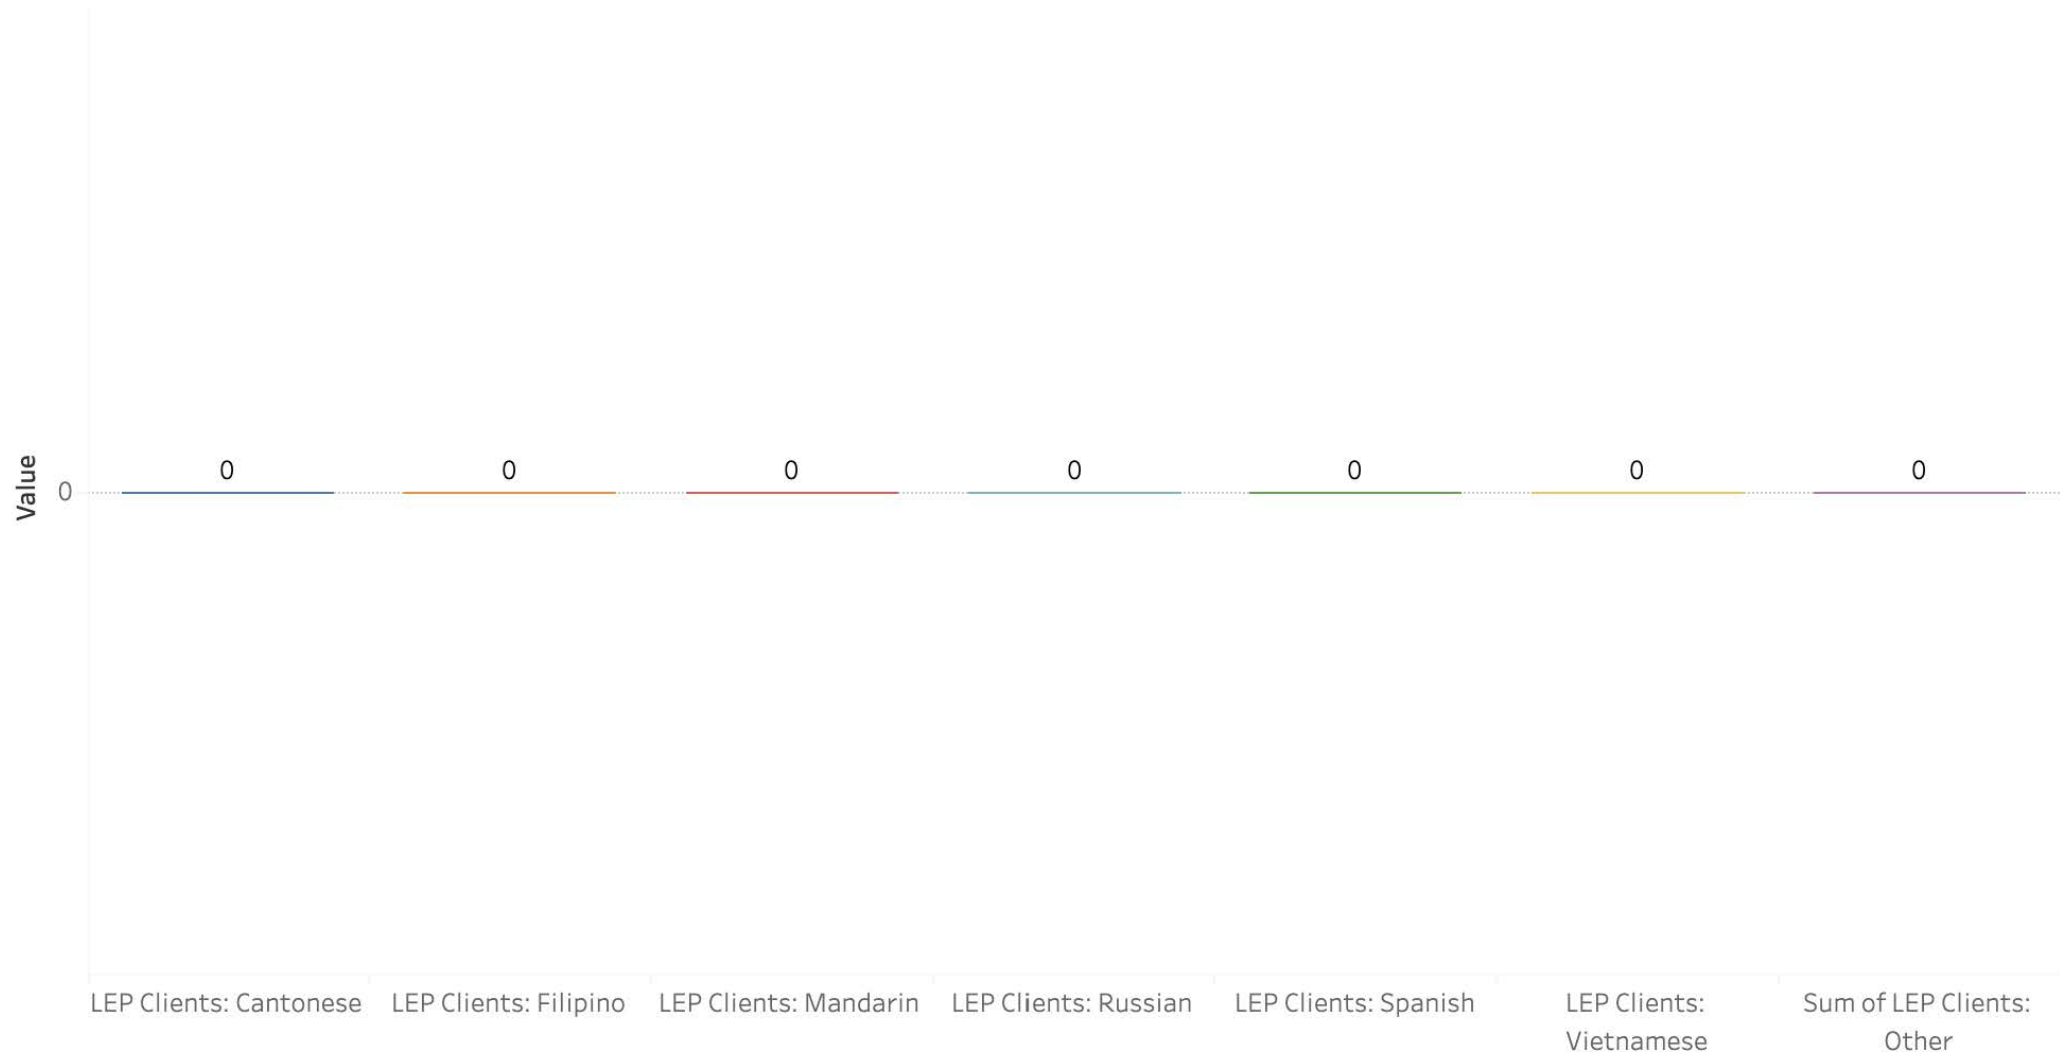

Department

Fire Department (FIR) ▼

LEP Clients Served