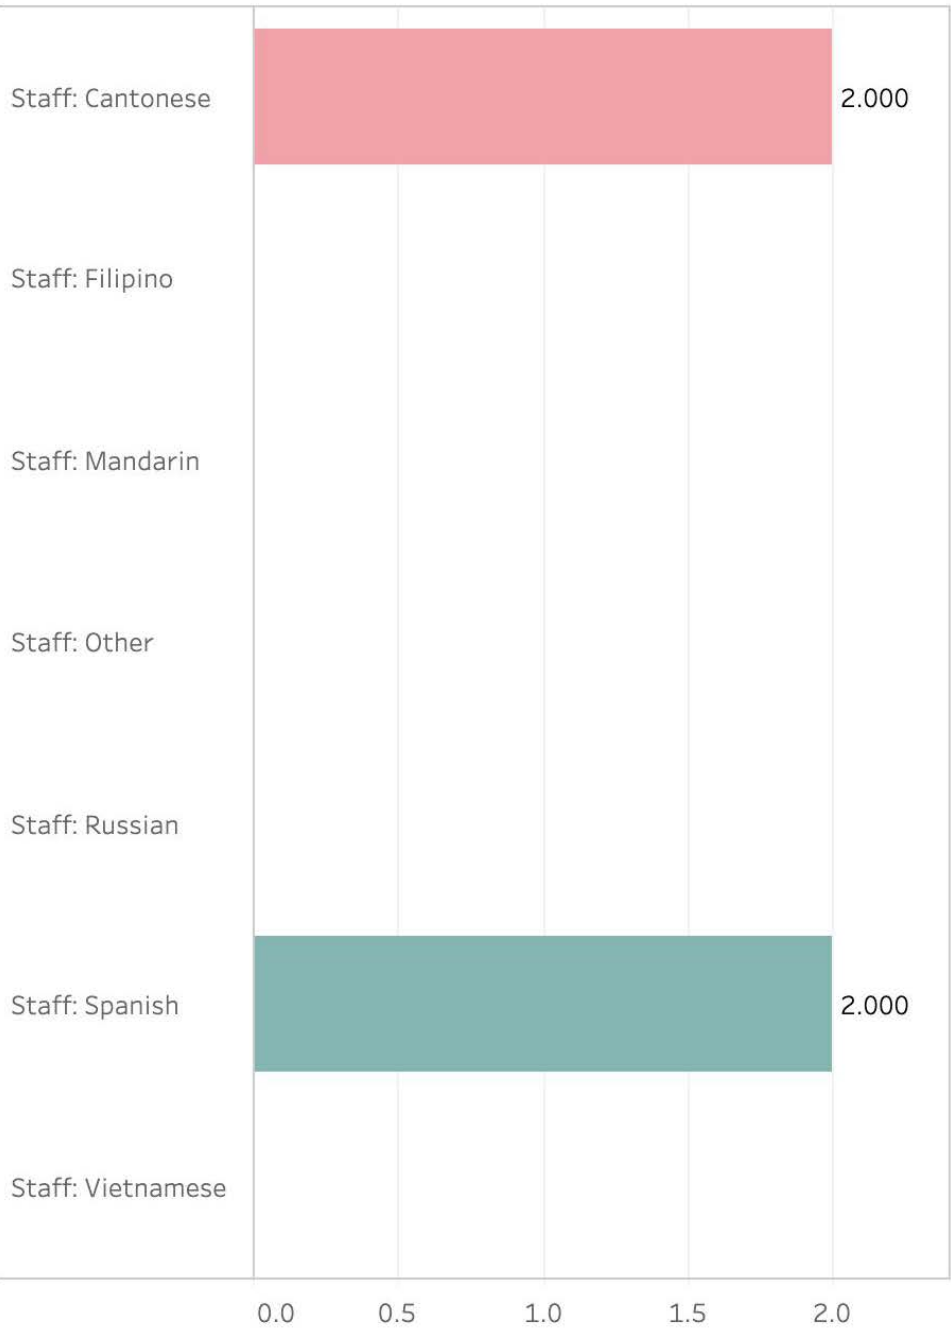

Department
Board of Supervisors (Clerk)

LEP Clients Served

Department

Board of Supervisors (Clerk) ▼

Translations

Telephonic Interpretations

In-Person Interpretations

All Multilingual Staff