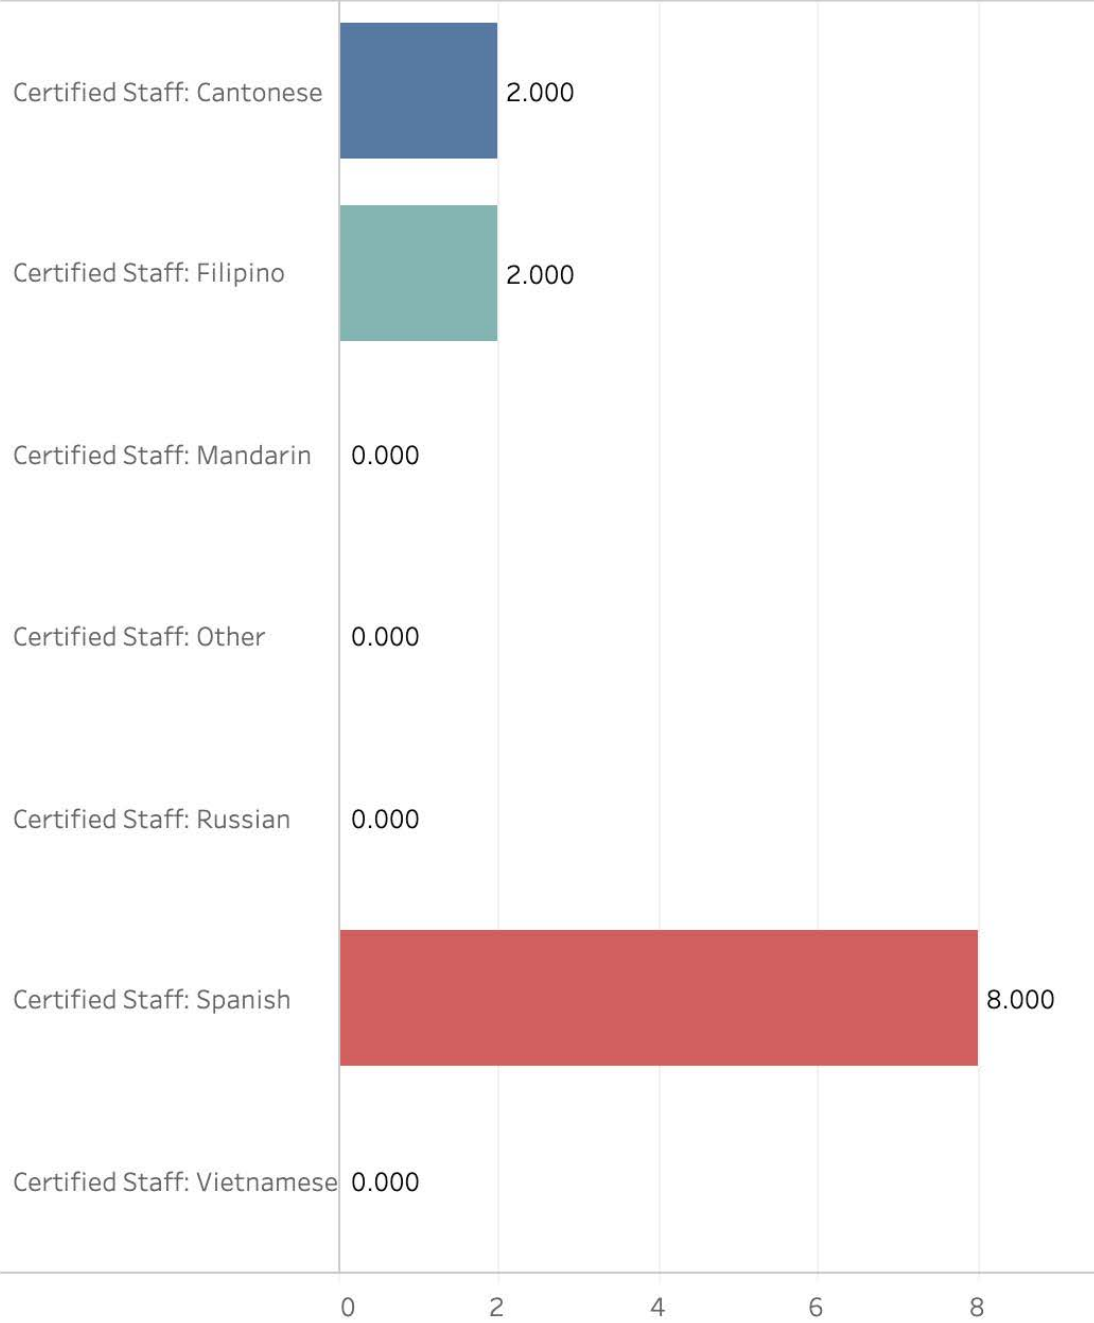

Certified Multilingual Staff