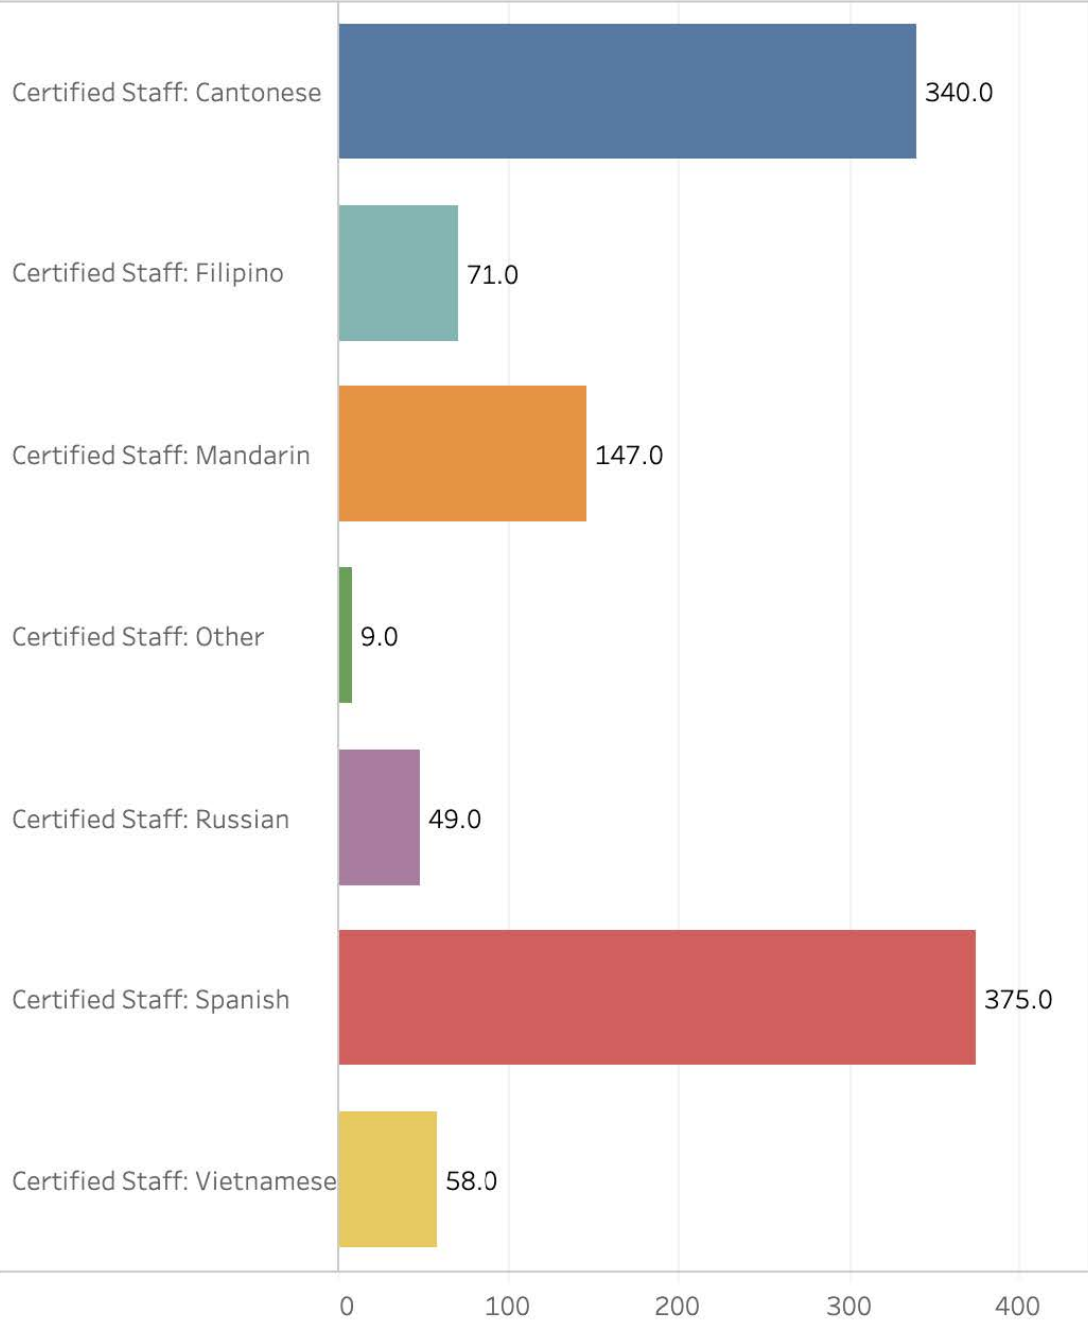

In-Person Interpretations

Department

Human Services Agency (HSA) ▼

All Multilingual Staff

Certified Multilingual Staff

Department

Juvenile Probation (JUV) ▼

LEP Clients Served