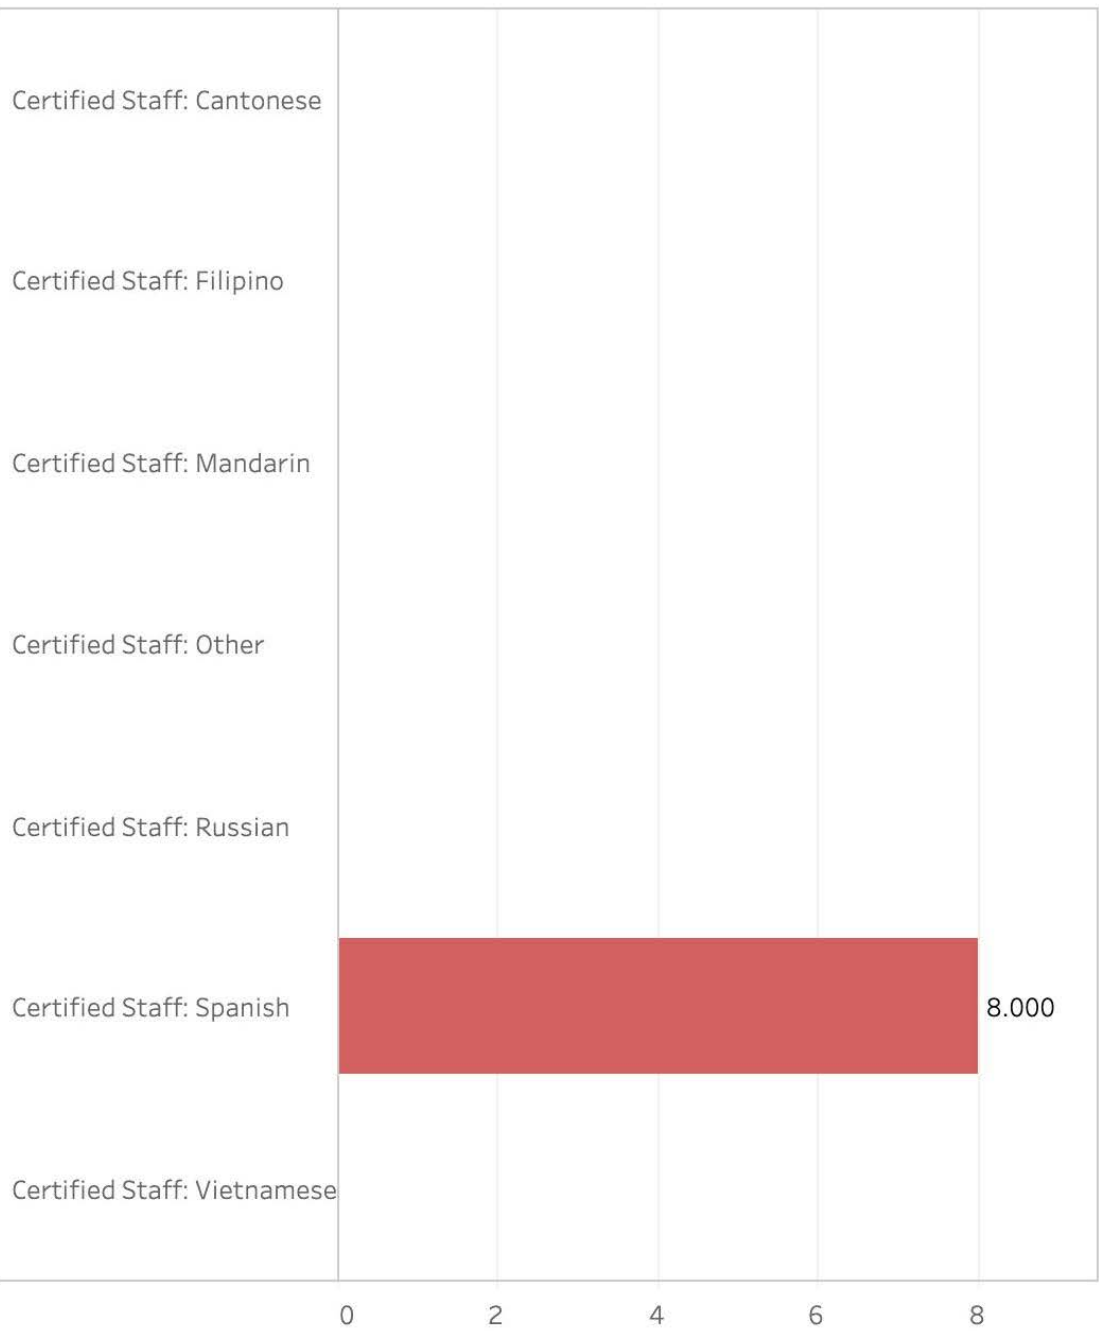

LEP Clients Served

Translations

Telephonic Interpretations

In-Person Interpretations

Department

Department of Homelessness and Supportive Housing

All Multilingual Staff

Certified Multilingual Staff