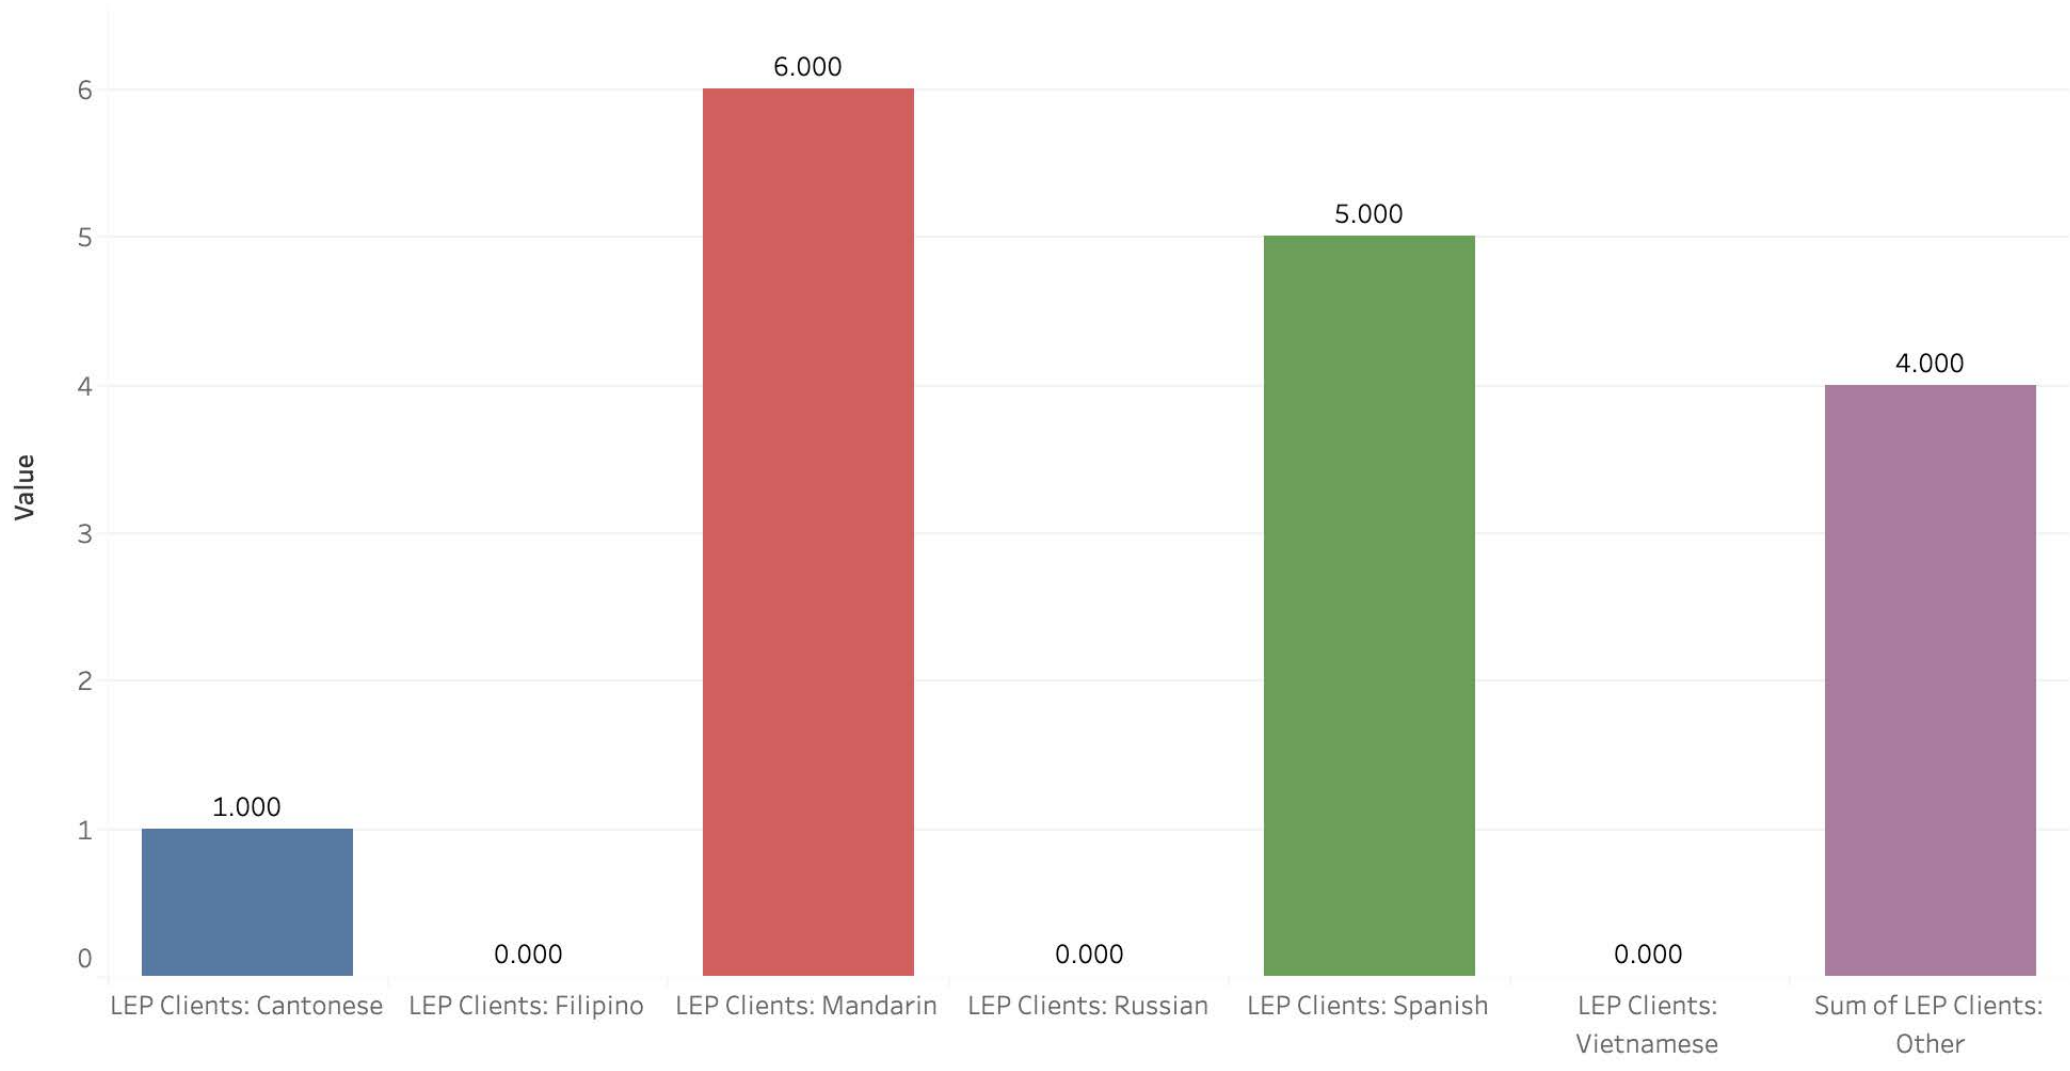

In-Person Interpretations

All Multilingual Staff

Certified Multilingual Staff

Department
Police Accountability, Department of

LEP Clients Served

Translations

Telephonic Interpretations

In-Person Interpretations