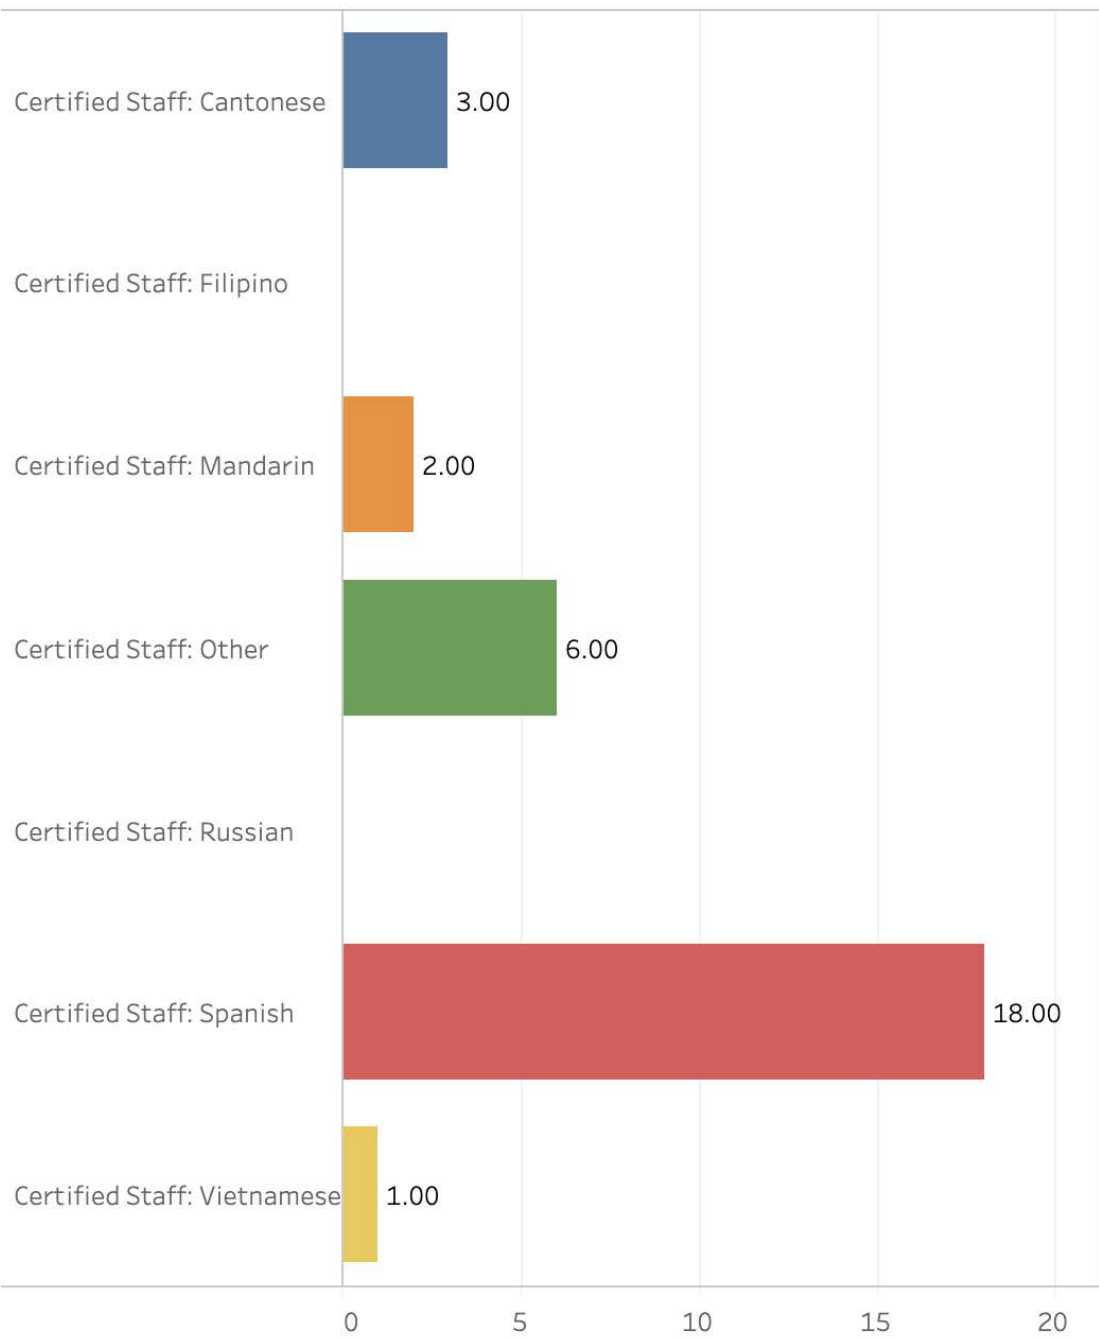

Certified Multilingual Staff