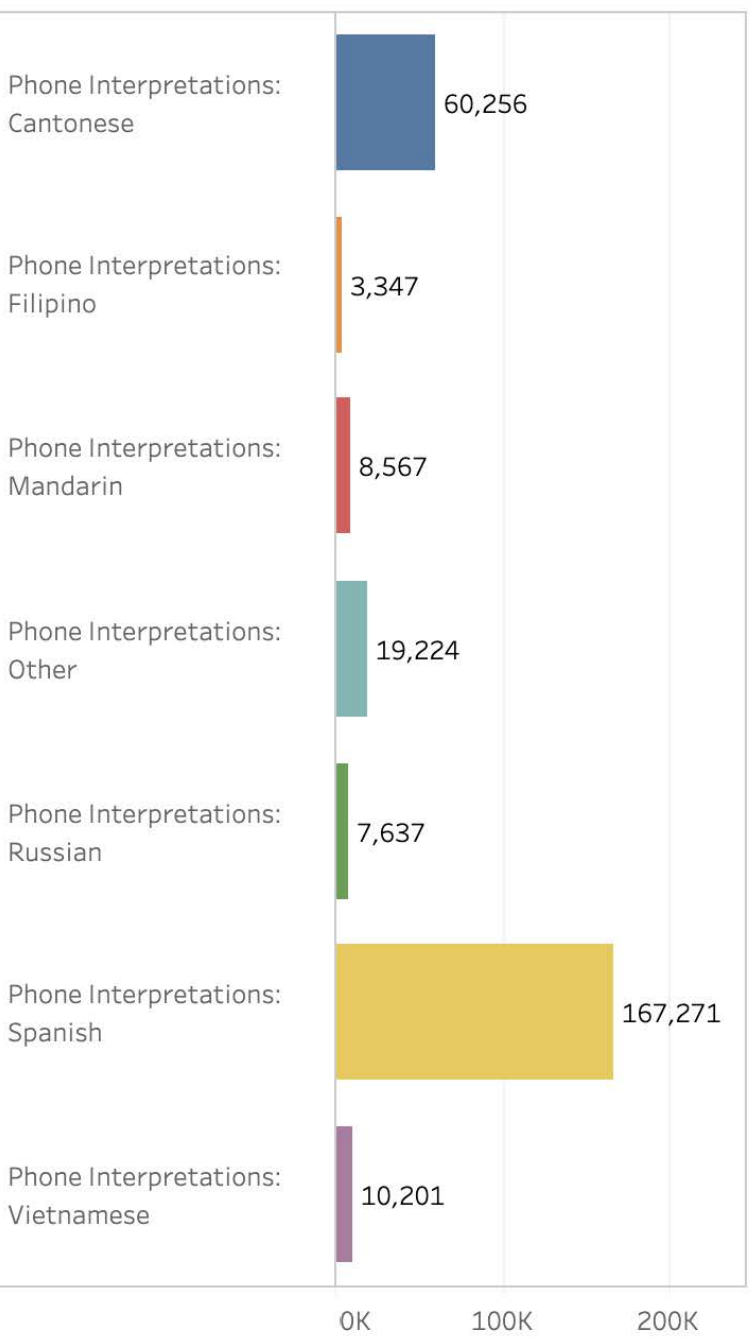

Telephonic Interpretations