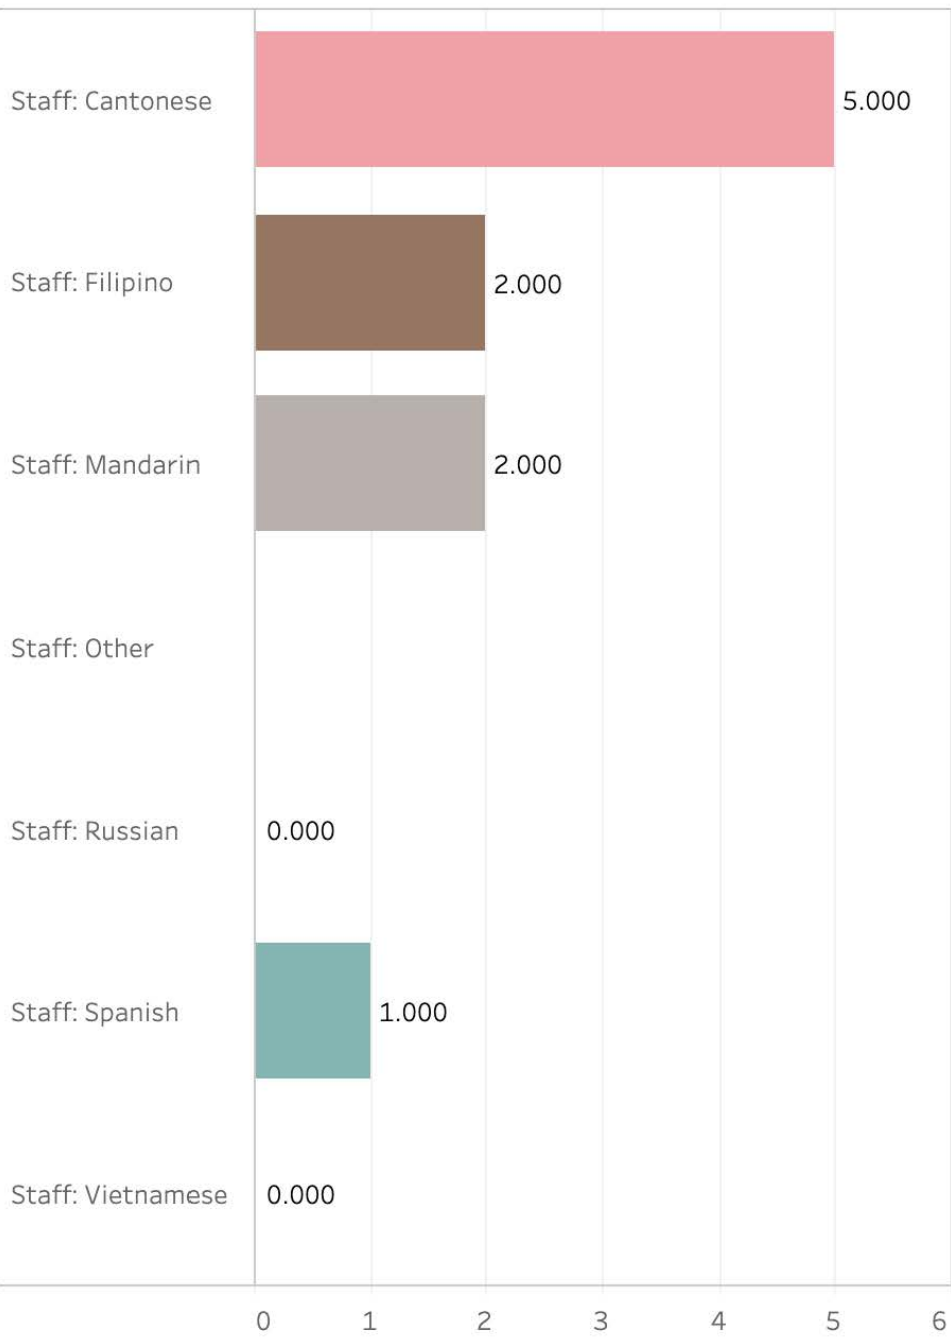

All Multilingual Staff