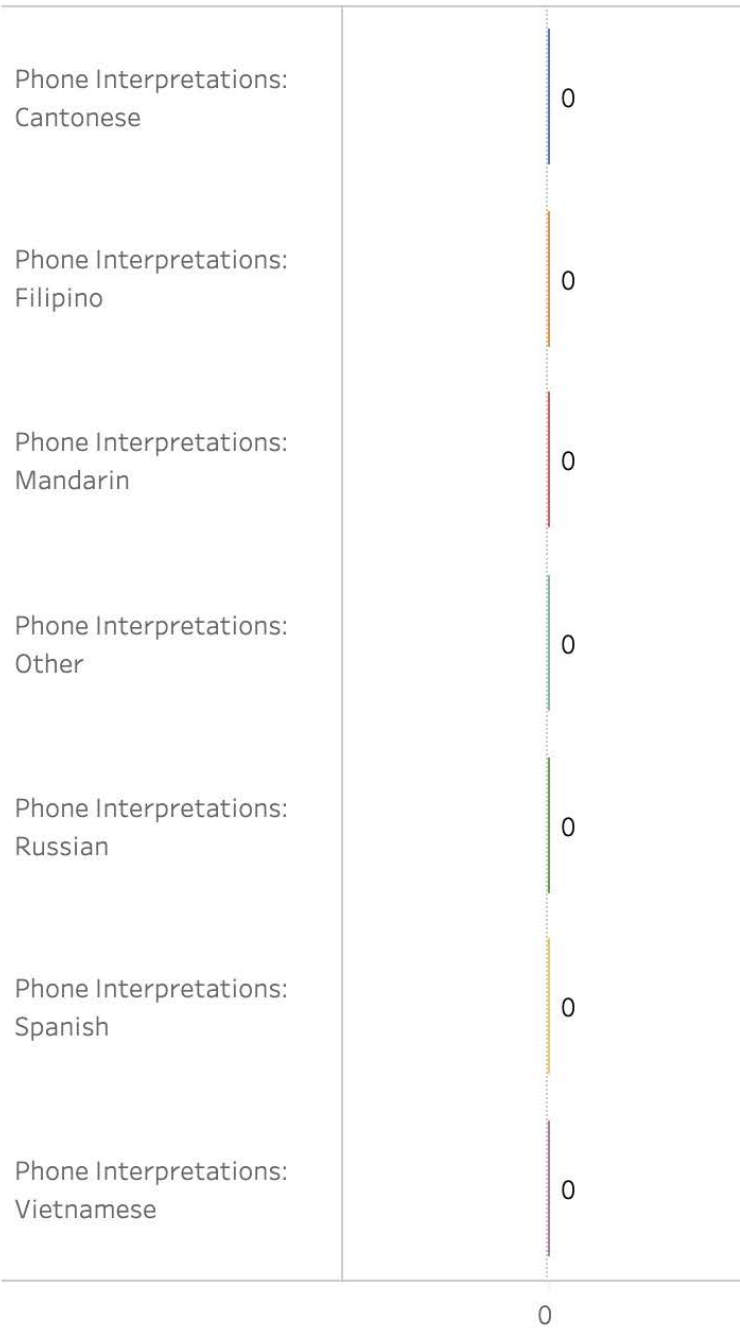

Office of Economic & Workforce Development (OEWD)

All Multilingual Staff

Certified Multilingual Staff

Department
Office of Cannabis

LEP Clients Served

Translations

Telephonic Interpretations

In-Person Interpretations