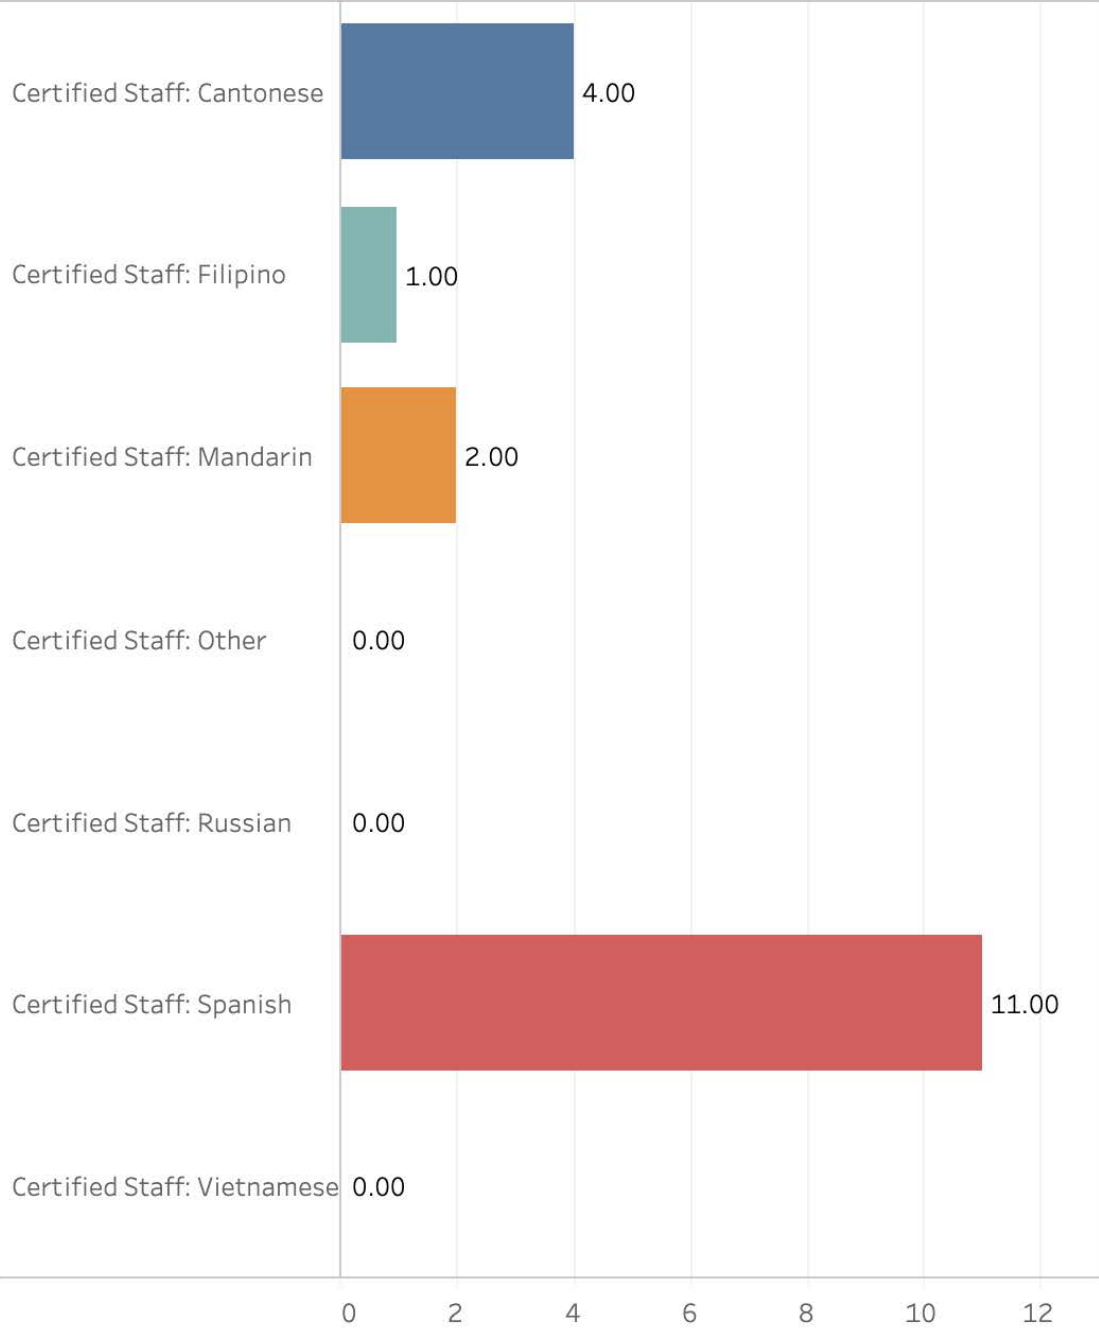

Municipal Transportation Agency (MTA)

LEP Clients Served

Translations

Telephonic Interpretations

In-Person Interpretations

All Multilingual Staff

Certified Multilingual Staff

Department