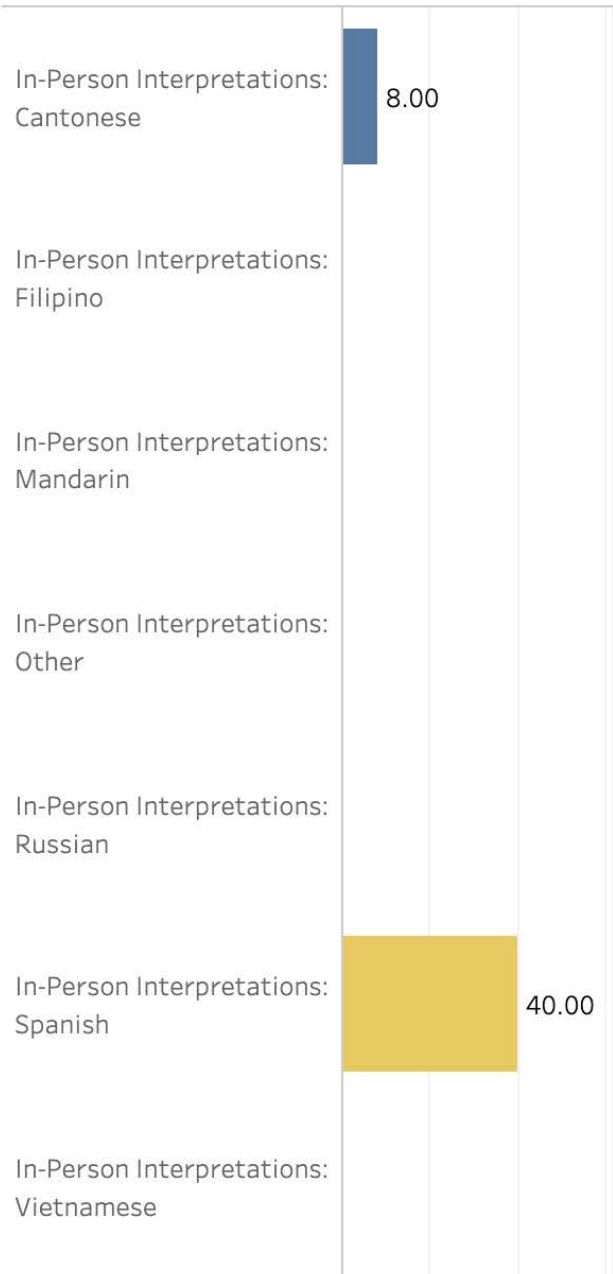

In-Person Interpretations

Translations: Chinese

Phone Interpretations:
Cantonese

0

In-Person Interpretations:
Cantonese

8.00

Translations: Filipino

Phone Interpretations:
Filipino

0

In-Person Interpretations:
Filipino

Translations: Russian

Phone Interpretations:
Mandarin

0

In-Person Interpretations:
Mandarin

Translations: Spanish

Phone Interpretations:
Russian

0

In-Person Interpretations:
Russian

Translations: Vietnamese

Phone Interpretations:
Spanish

0

In-Person Interpretations:
Vietnamese

40.00

0

0

0 20 40 60