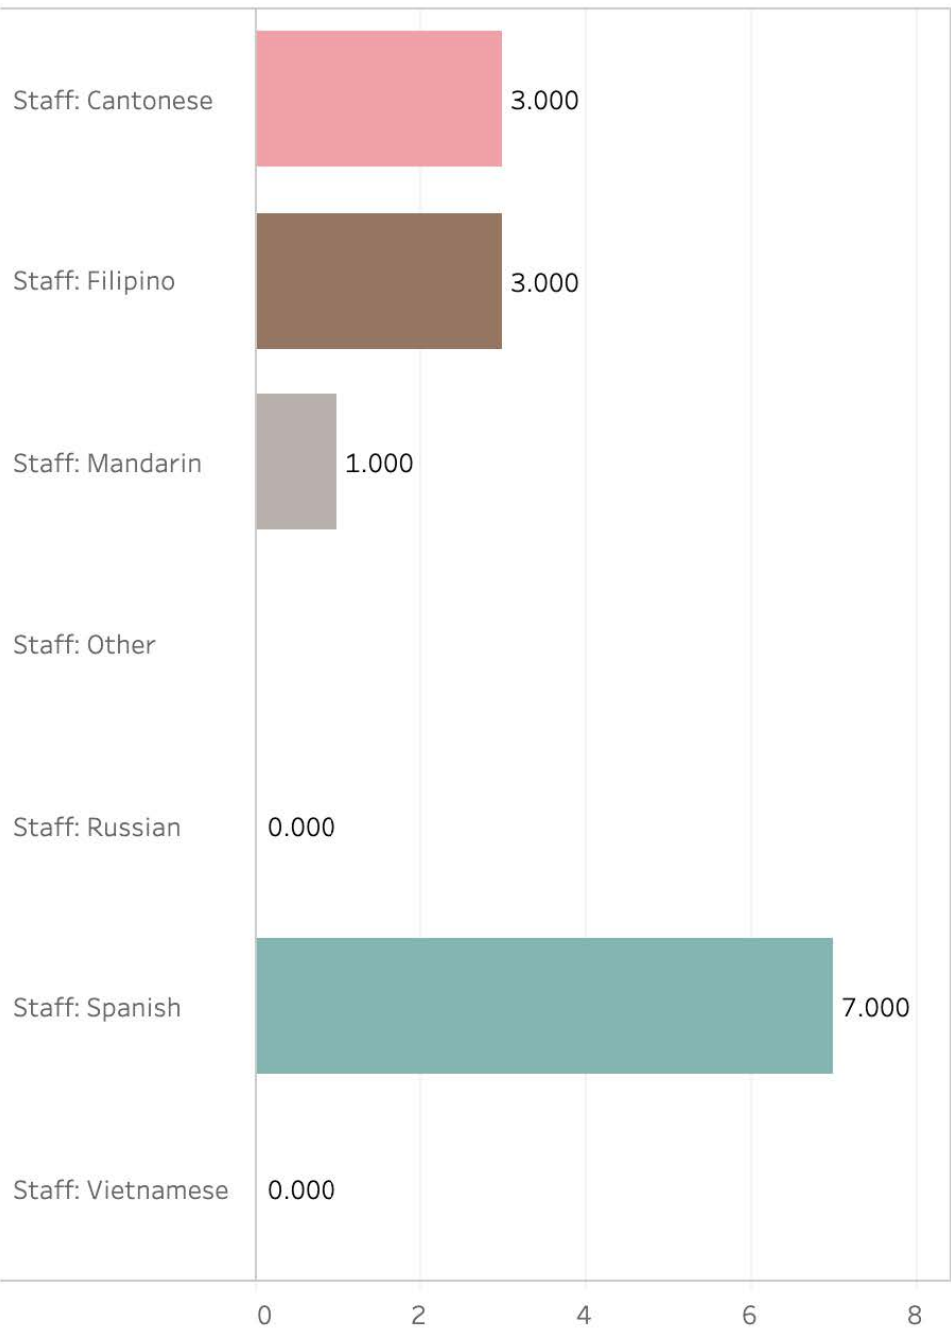

Department

Children, Youth and Their Families (Department of) ▼

All Multilingual Staff