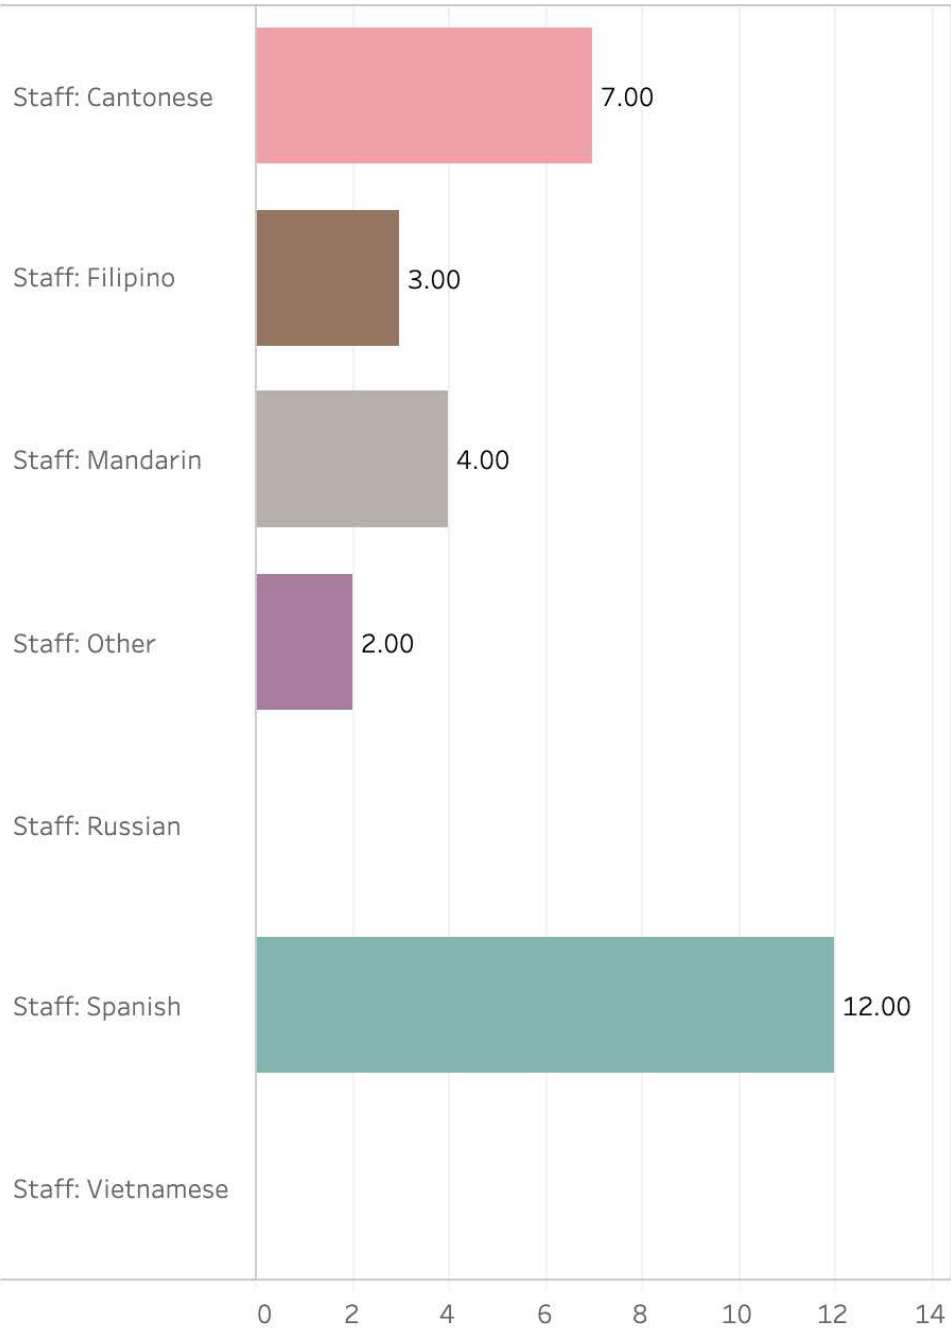

Department

Mayor's Office of Housing and Community Development

All Multilingual Staff