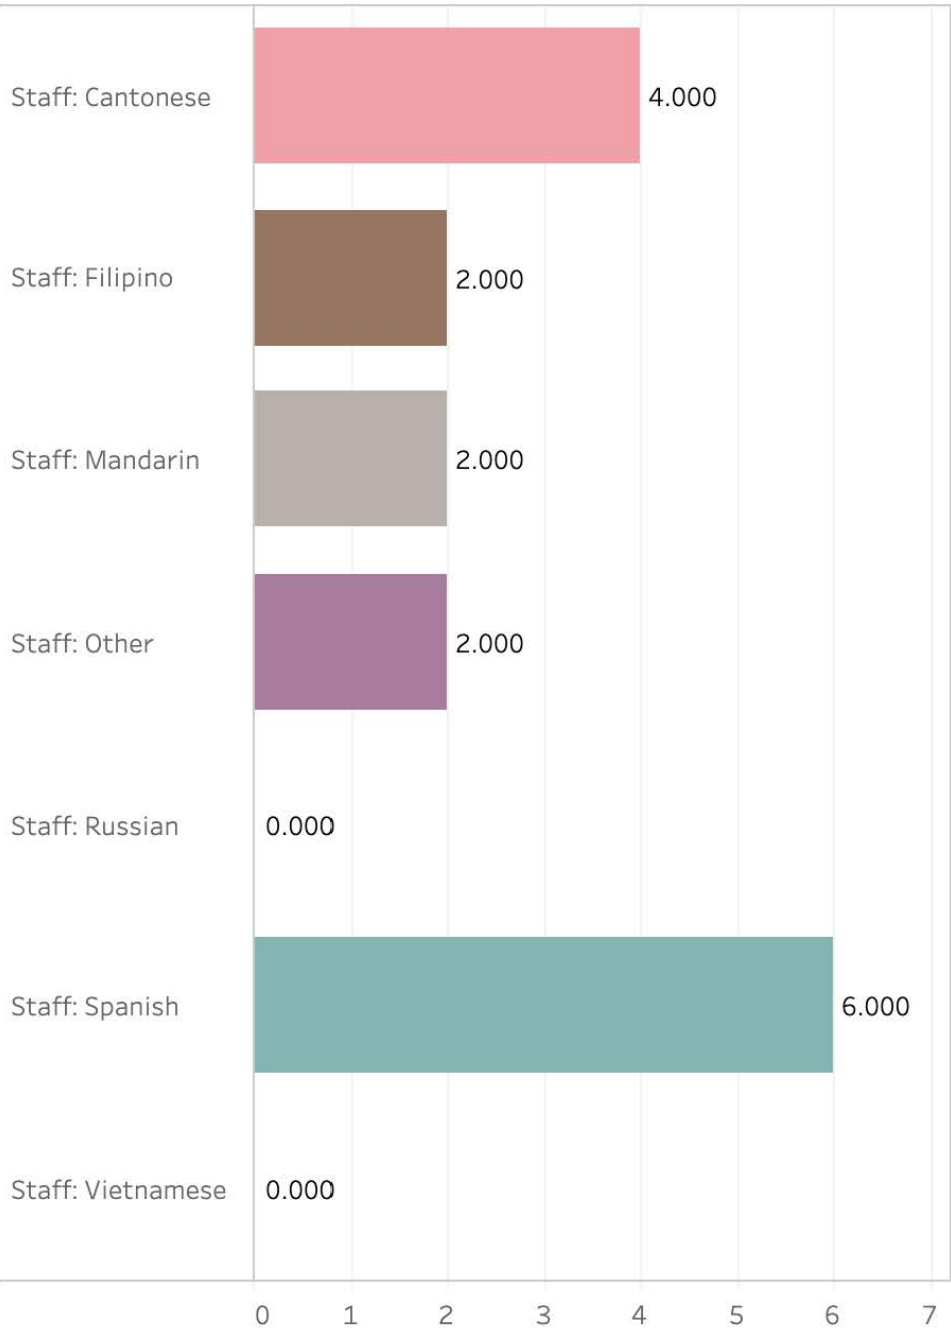

LEP Clients Served

Translations

Telephonic Interpretations

In-Person Interpretations

All Multilingual Staff

Certified Multilingual Staff

Department

Department of Homelessness and Supportive Housing