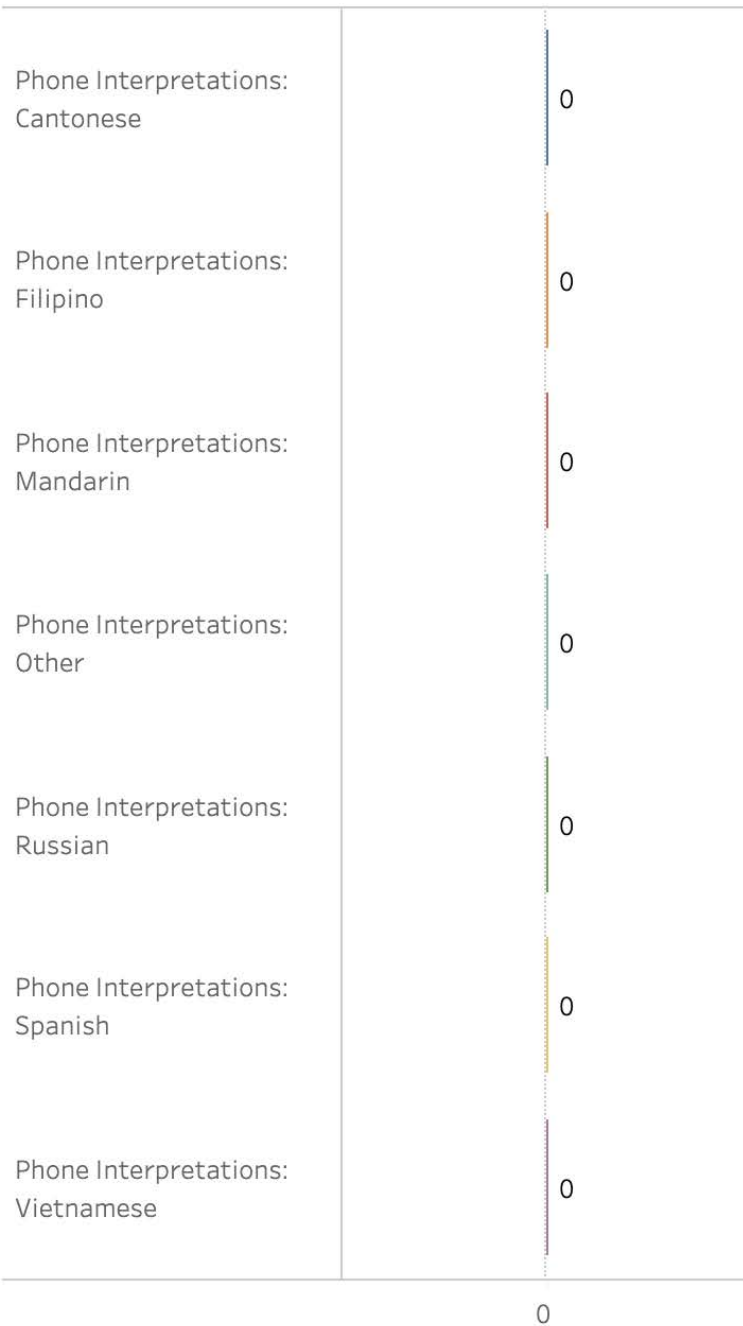

Telephonic Interpretations