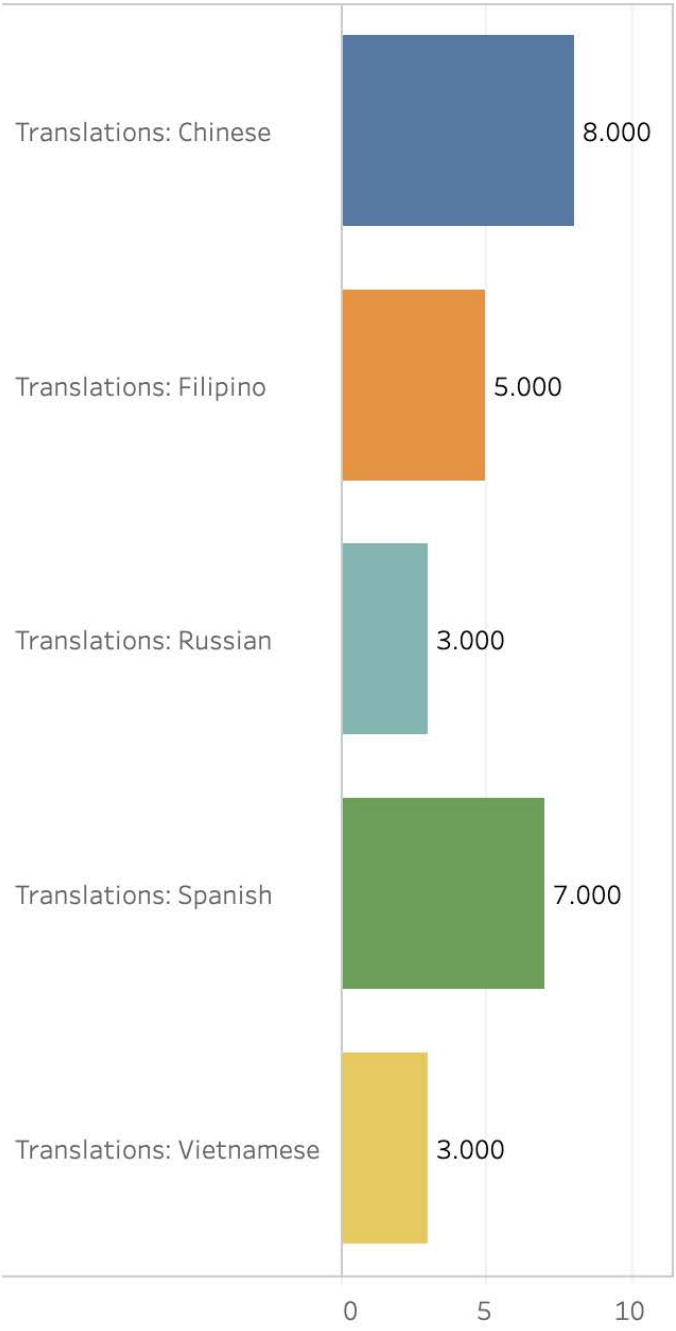

Department

San Francisco International Airport (AIR) ▼

Translations