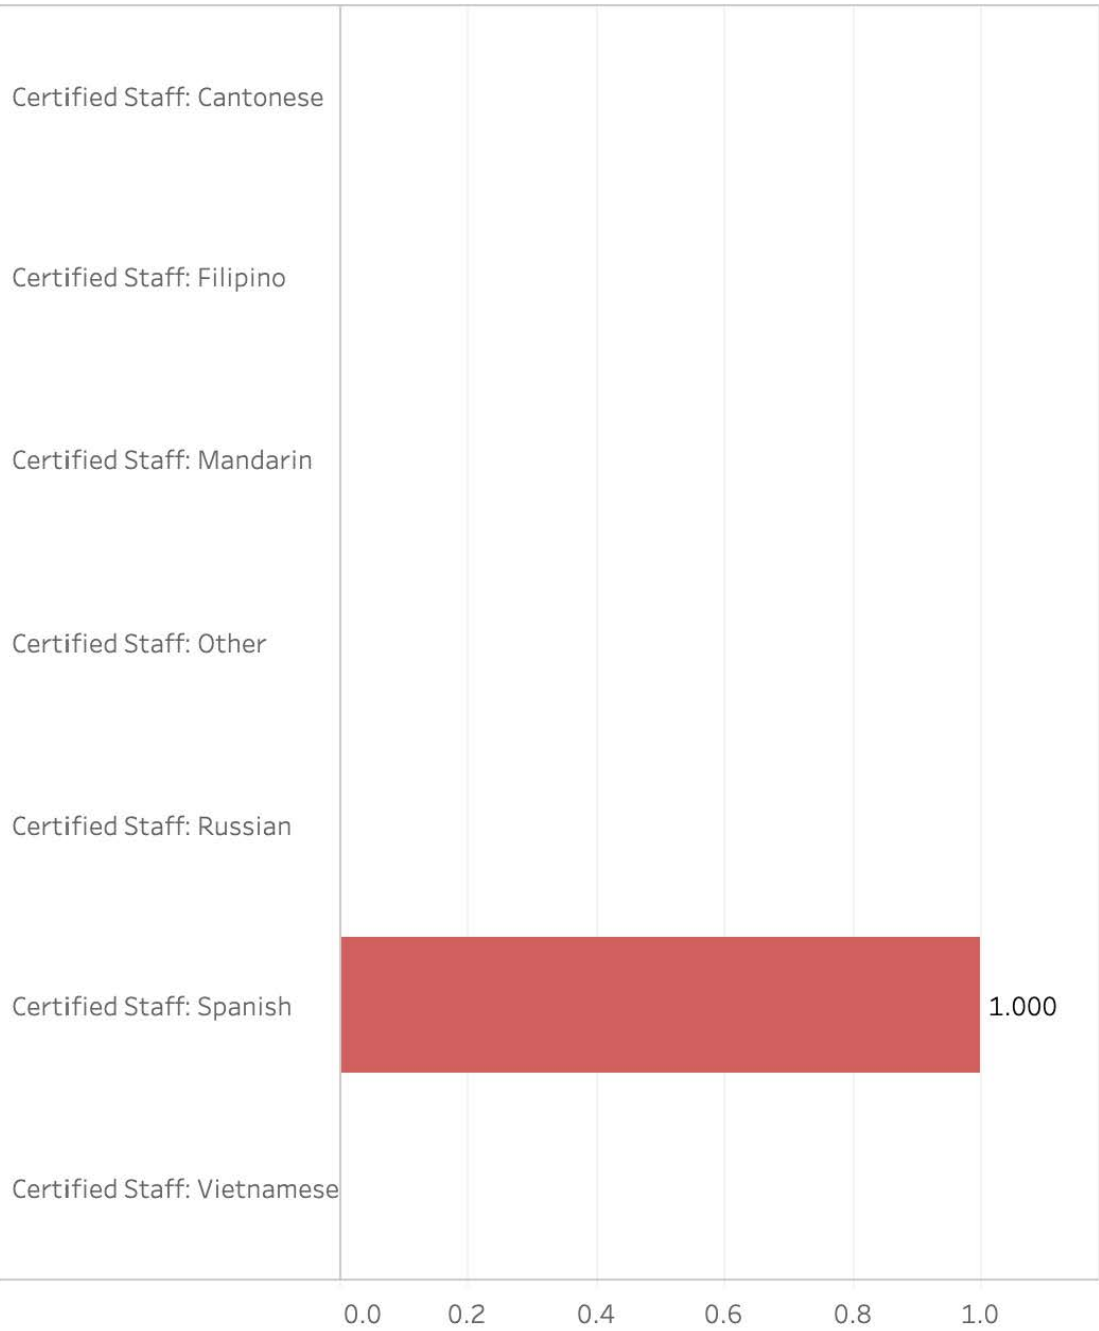

Certified Multilingual Staff