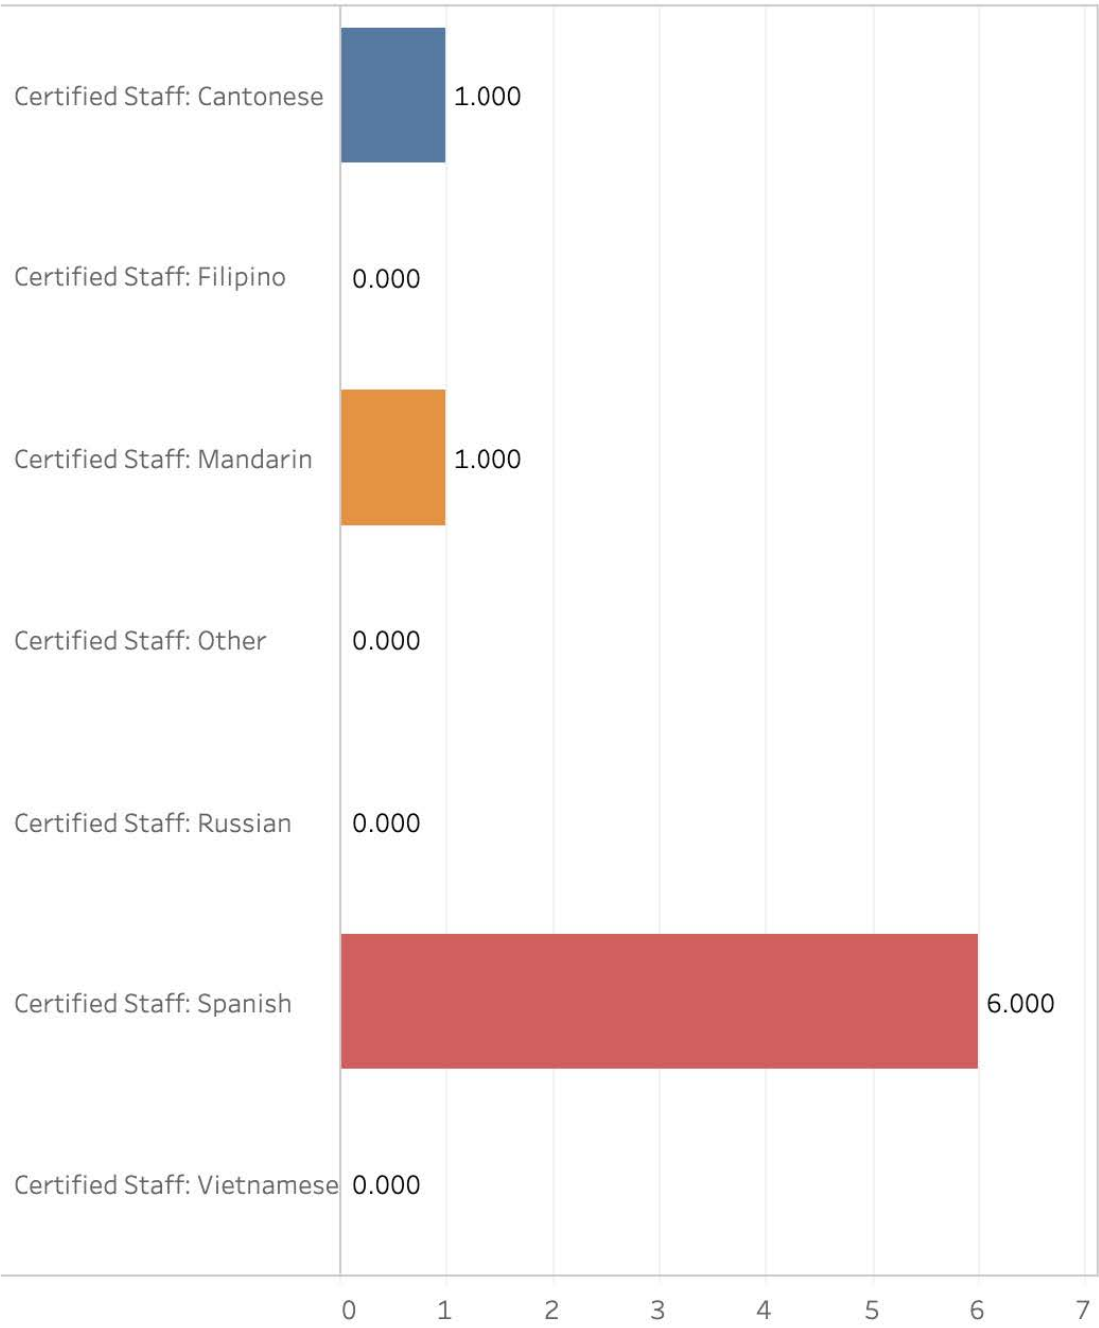

Certified Multilingual Staff