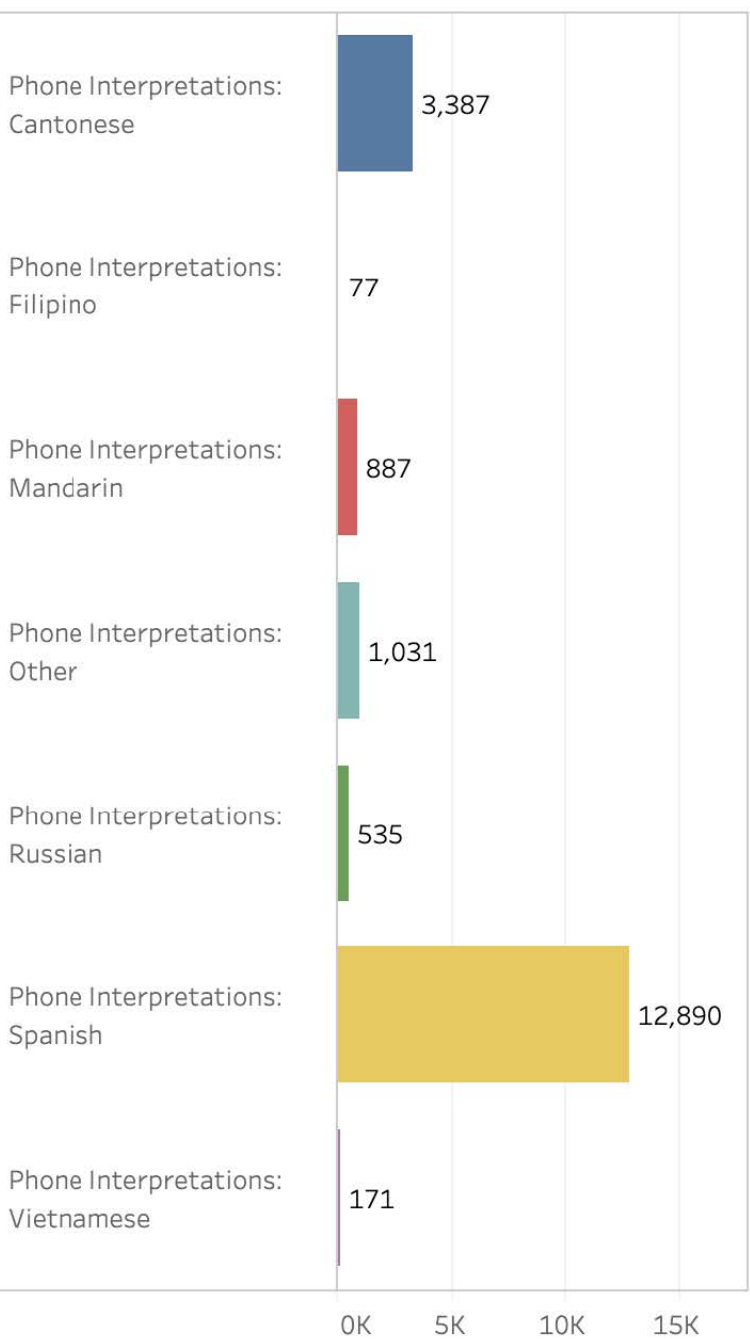

Telephonic Interpretations