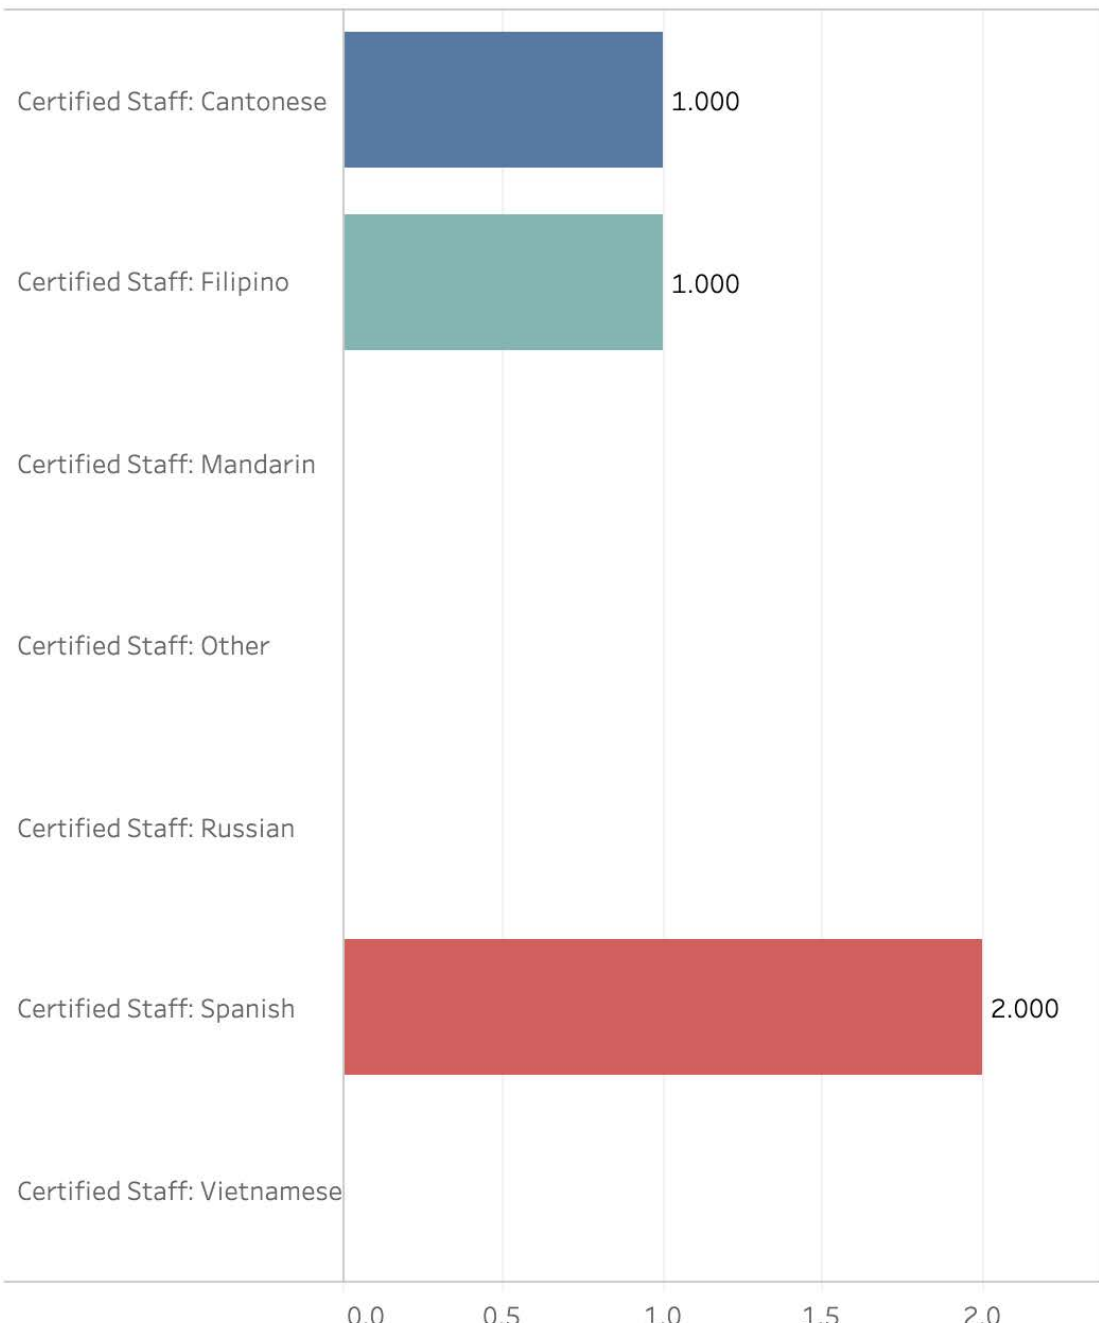

Certified Multilingual Staff