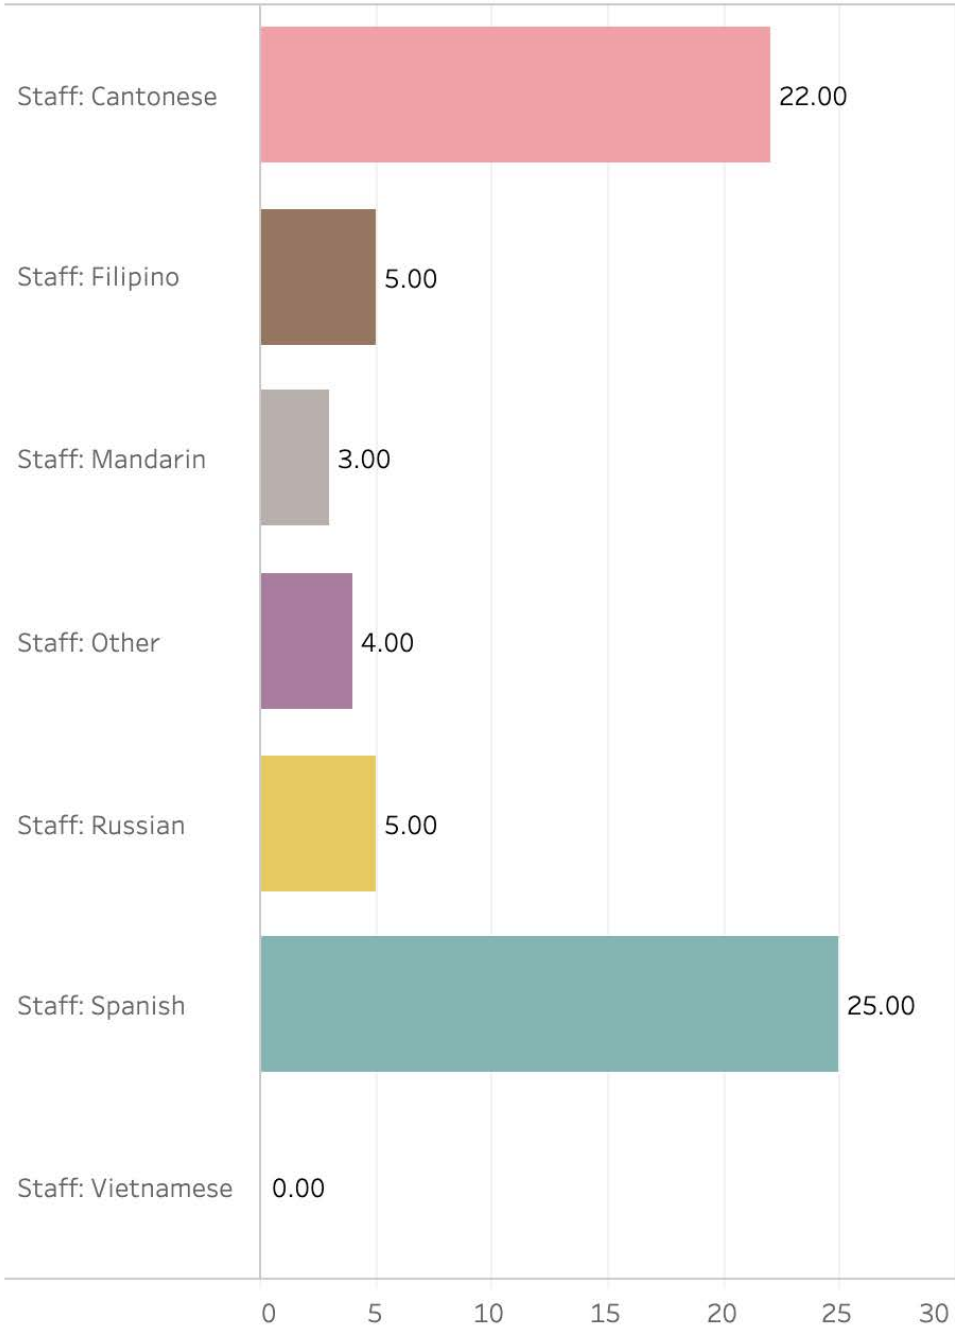

Telephonic Interpretations

In-Person Interpretations

Department

Emergency Management - 911

All Multilingual Staff

Certified Multilingual Staff

Department
Environment (ENV)

LEP Clients Served