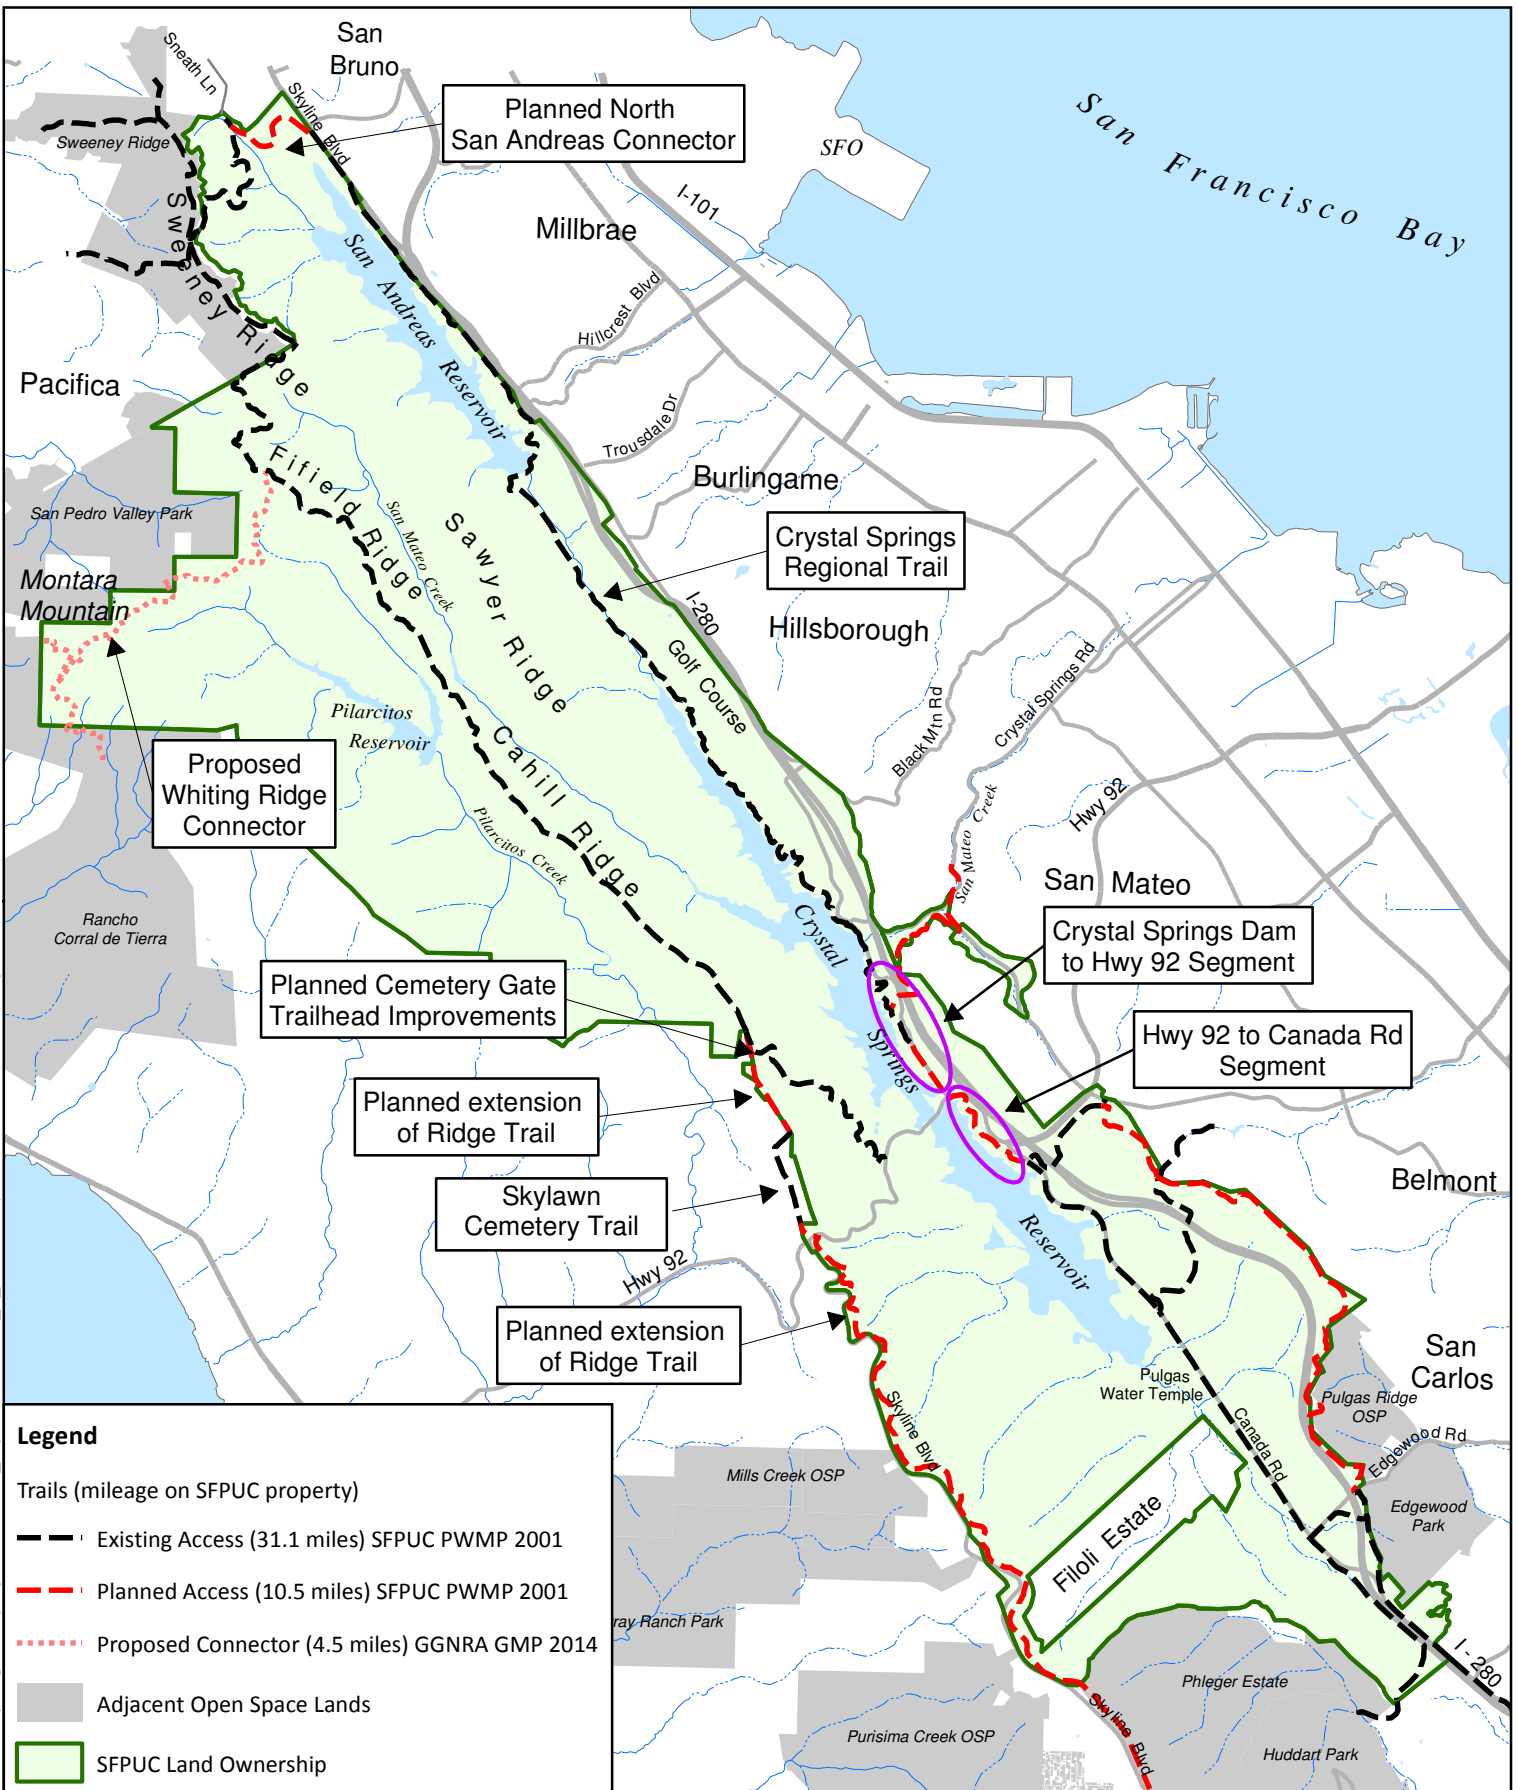

G:\Jeremy\regional\projects\Annual_report\PenTrails_4_AnnualReport.mxd 12/30/2014 jlukins

Legend

Trails (mileage on SFPUC property)

- Existing Access (31.1 miles) SFPUC PWMP 2001
- - - Planned Access (10.5 miles) SFPUC PWMP 2001
- Proposed Connector (4.5 miles) GGNRA GMP 2014

- Adjacent Open Space Lands
- SFPUC Land Ownership