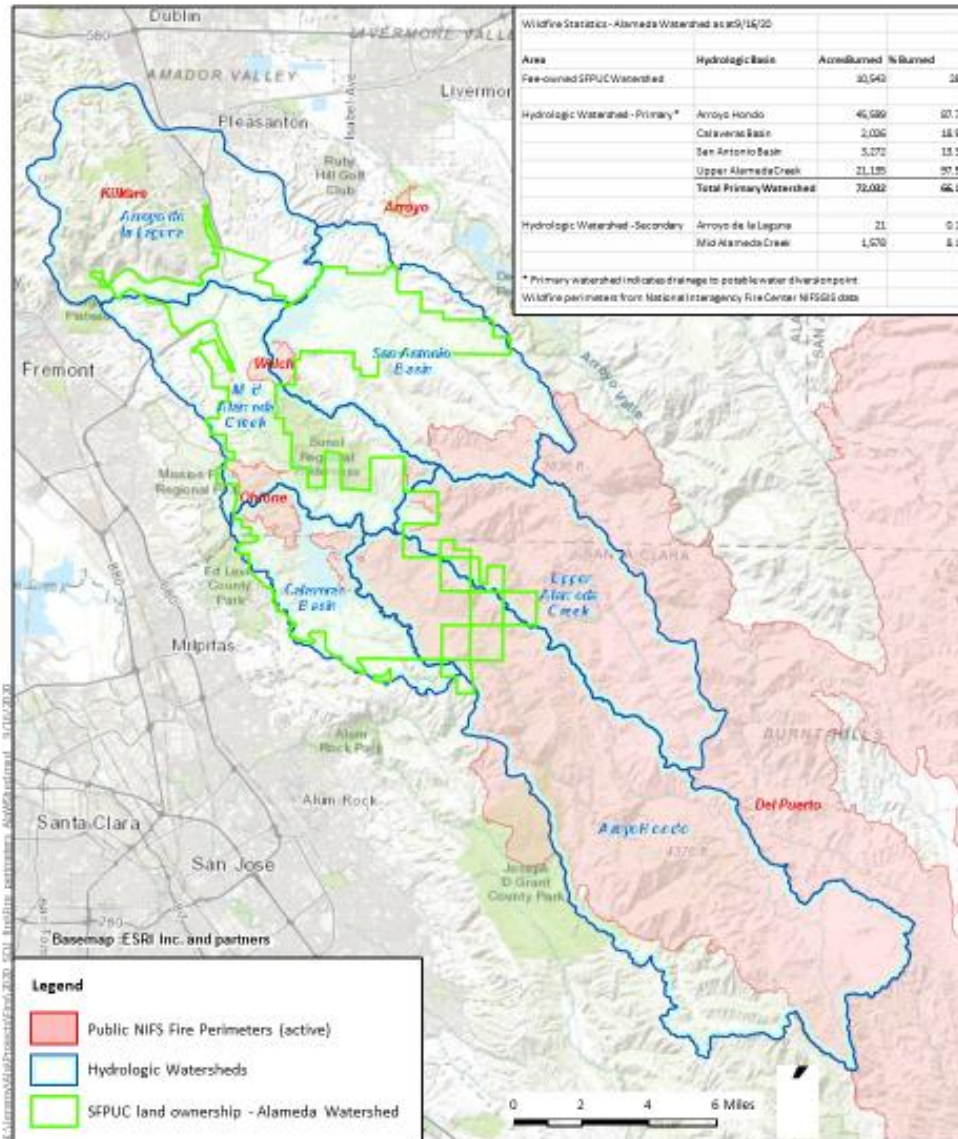

SFPUC Fence Repair/Replacement SCU Complex Fire

**Tim Ramirez, Division Manager
Natural Resources and Lands Management**

SCU Complex Fire Arroyo Hondo start

SCU Complex Fire

SCU Complex Fire

SCU Complex Fire SFPUC Watersheds

SCU Complex Fire SFPUC Watershed ownership

SCU Complex and Damaged Fences