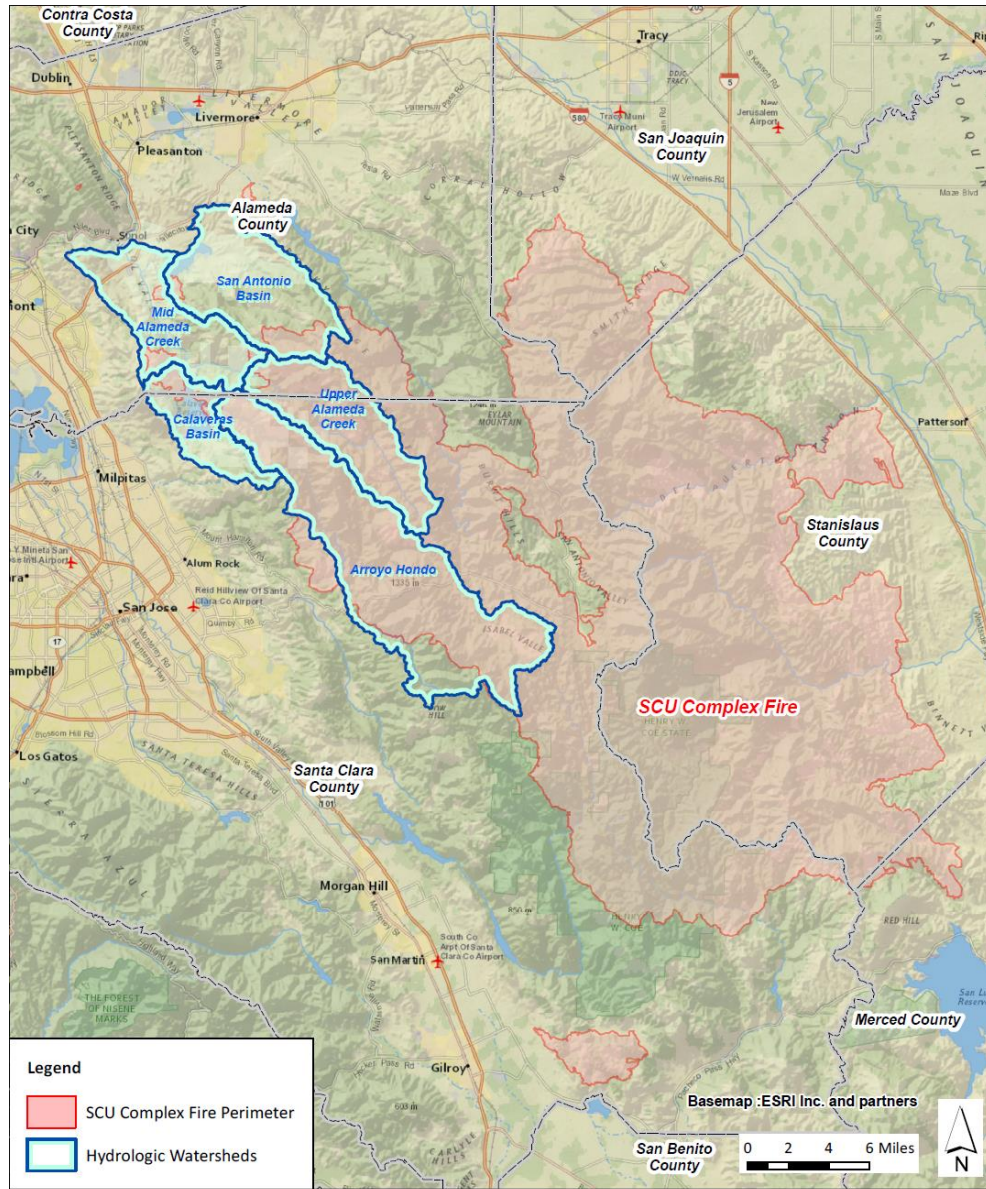

SFPUC Fence Repair/Replacement SCU Complex Fire

**Tim Ramirez, Division Manager
Natural Resources and Lands Management**

SCU Complex Fire Arroyo Hondo start

SCU Complex Fire

SCU Complex Fire

SCU Complex Fire SFPUC Watersheds

SCU Complex Fire SFPUC Watershed ownership

SCU Complex and Damaged Fences