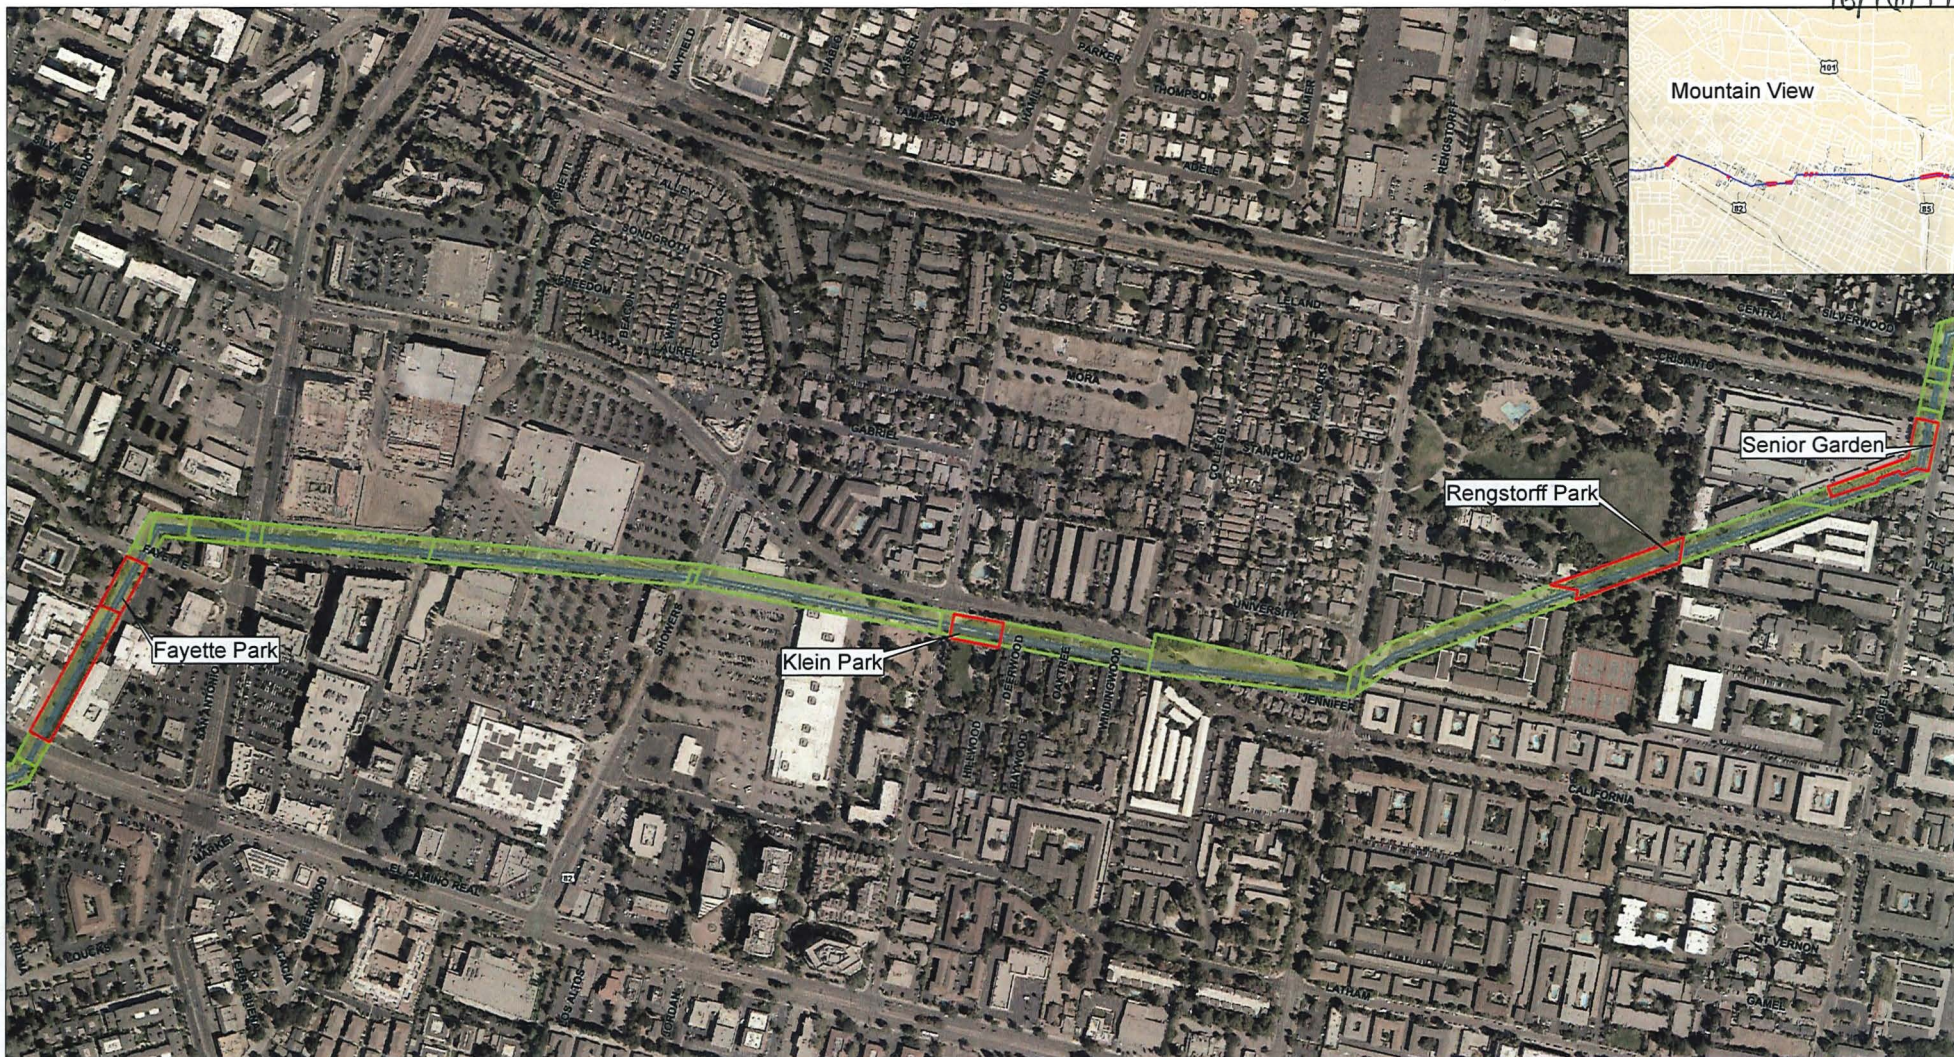

File #190703
Received in Committee
10/16/19 &

H. Rodgers 02/21/2019

The City does not guarantee that the information is accurate or complete. The City is not responsible for any damages arising from the use of data. Users should verify the information before making project commitments.

- SFPUC land (fee owned)
- SFPUC Pipelines
- License Area

**San Francisco Public Utilities Commission
Mountain View MOU**

License Areas shown in the MOU between
City and County of San Francisco
and the City of Mountain View
Page 1 of 2