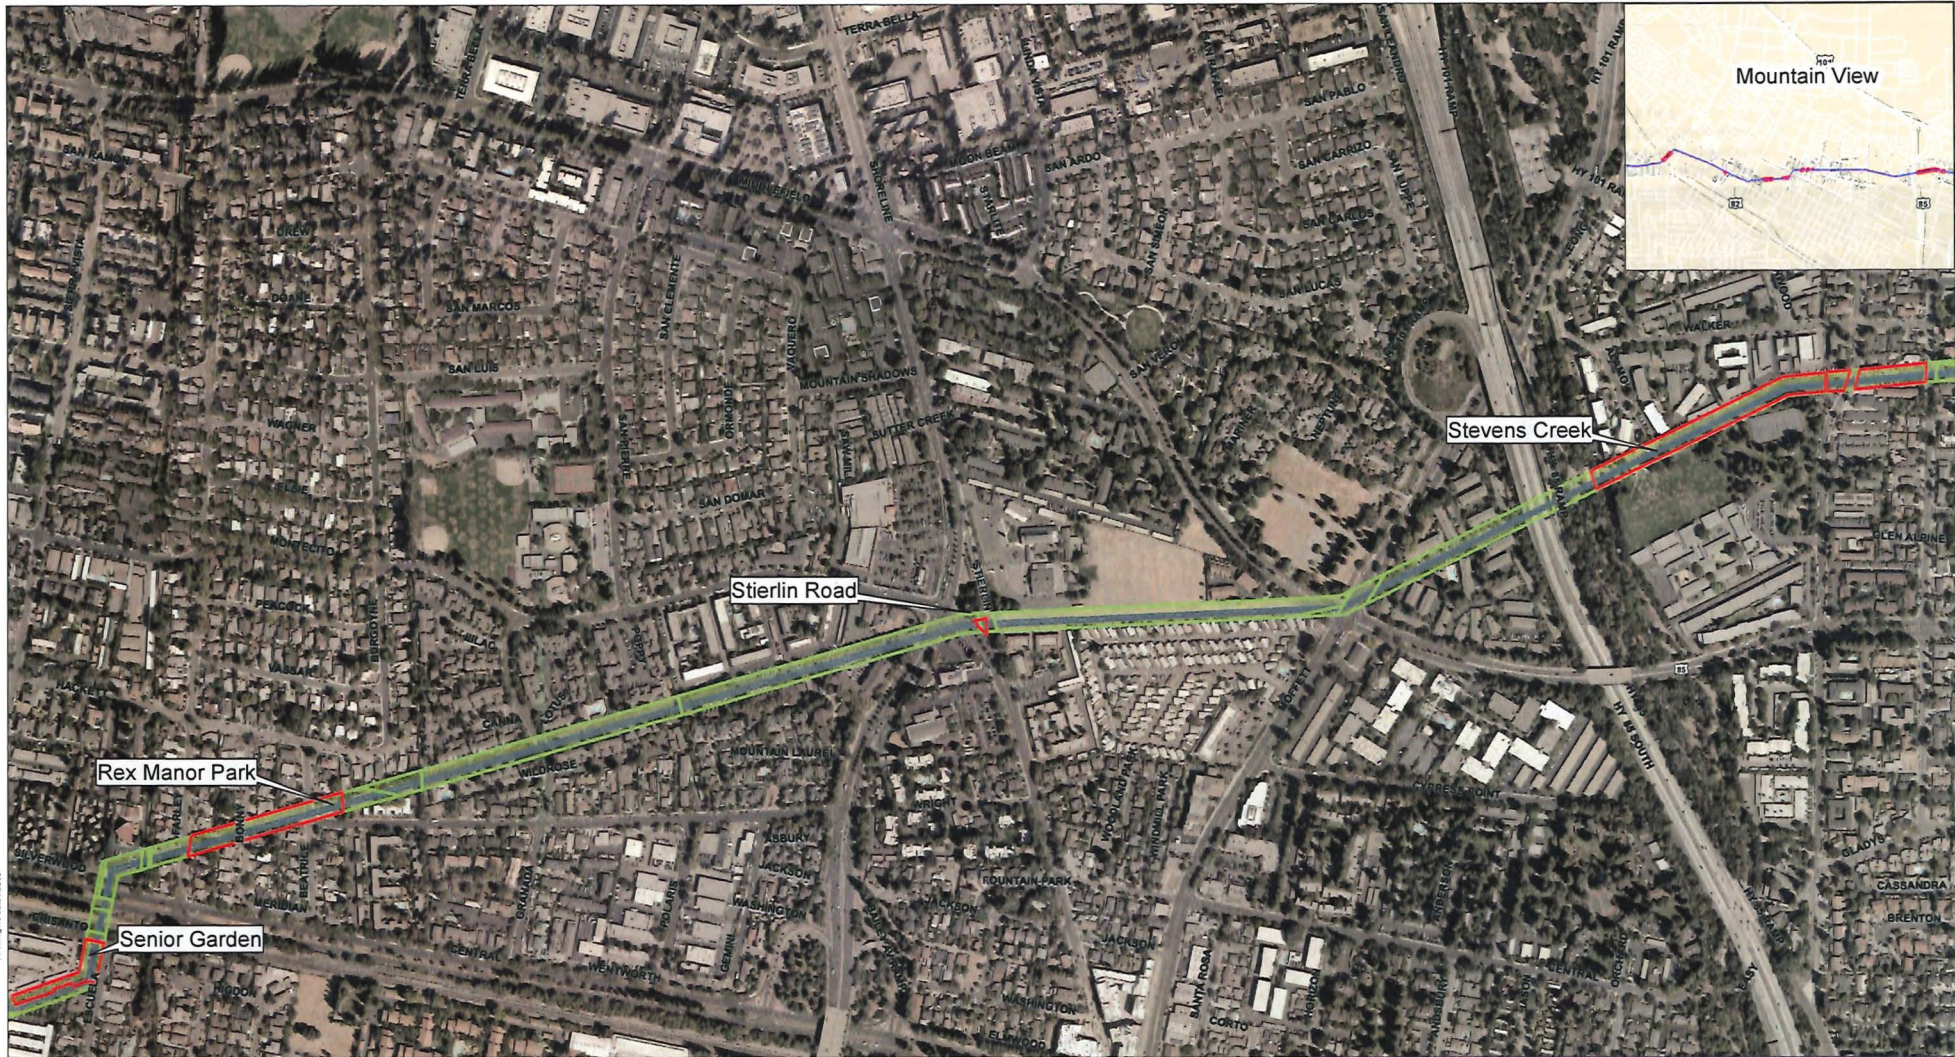

- SFPUC land (fee owned)
- SFPUC Pipelines
- License Area

**San Francisco Public Utilities Commission
 Mountain View MOU**

License Areas shown in the MOU between
 City and County of San Francisco
 and the City of Mountain View
 Page 1 of 2

11/16/2019 02:21:2019

0 185 370 740 1,110 1,480 Feet

The City does not guarantee that the information is accurate or complete. The City is not responsible for any damages arising from the use of data. Users should verify the information before making project commitments.