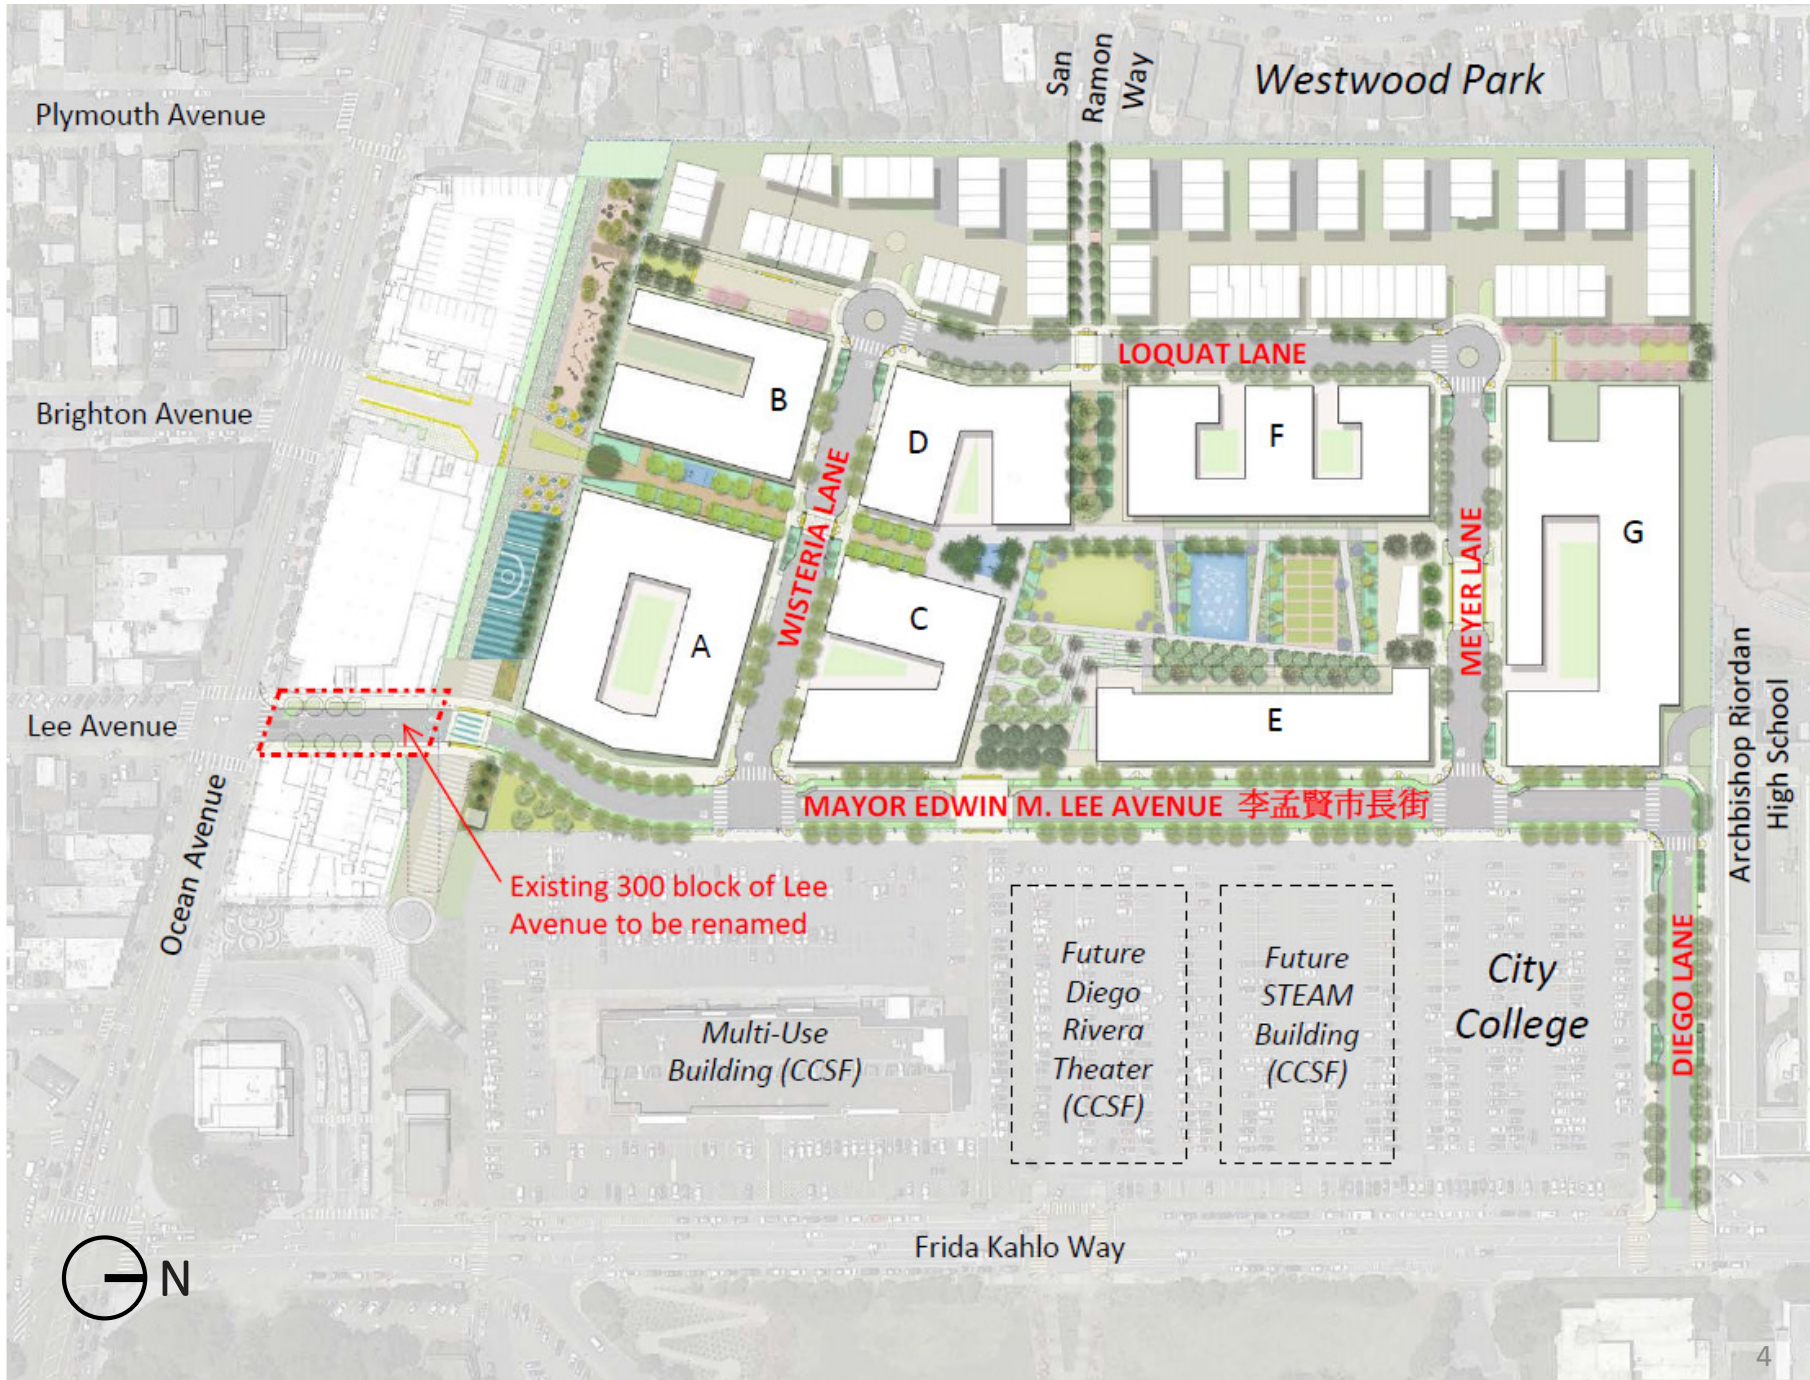

# Development Agreement - Highlights

- **1,100 housing units**, with **50% affordable** including at least **150 educator housing units**
- **4 acres of publicly accessible open space** includes Reservoir Park, SFPUC open space, and pedestrian paths
- **100 seat childcare center** with 50% of capacity reserved for low-income families, and **public community room** facing park

*Block E - Affordable Housing*

- New **public streets** including a bicycle boulevard with separated bike lanes and raised pedestrian crossings
- **Prevailing wage** for all construction, in addition to **First Source** and **LBE goals**

# Proposed Street Names

- **Board File 230137**
  - Renames 300 Block of Lee Avenue (north of Ocean Avenue) as Mayor Edwin M. Lee Avenue 李孟賢市長街
  - Applies this name to the future public street that will lie between the Balboa Reservoir project and City College of San Francisco
- **Board File 230138**
  - Establishes names for the future public streets in the Balboa Reservoir project:
    - Diego Lane
    - Meyer Lane
    - Loquat Lane
    - Wisteria Lane
  - These names were chosen based on community conversations, including an online poll and a September 2022 community meeting at Unity Plaza.
  - Establishing street names during permitting helps DBI, Public Works, ASR, Fire, and other departments coordinate and accelerate work.

Plymouth Avenue

Brighton Avenue

Lee Avenue

Ocean Avenue

San Ramon Way

Westwood Park

LOQUAT LANE

WISTERIA LANE