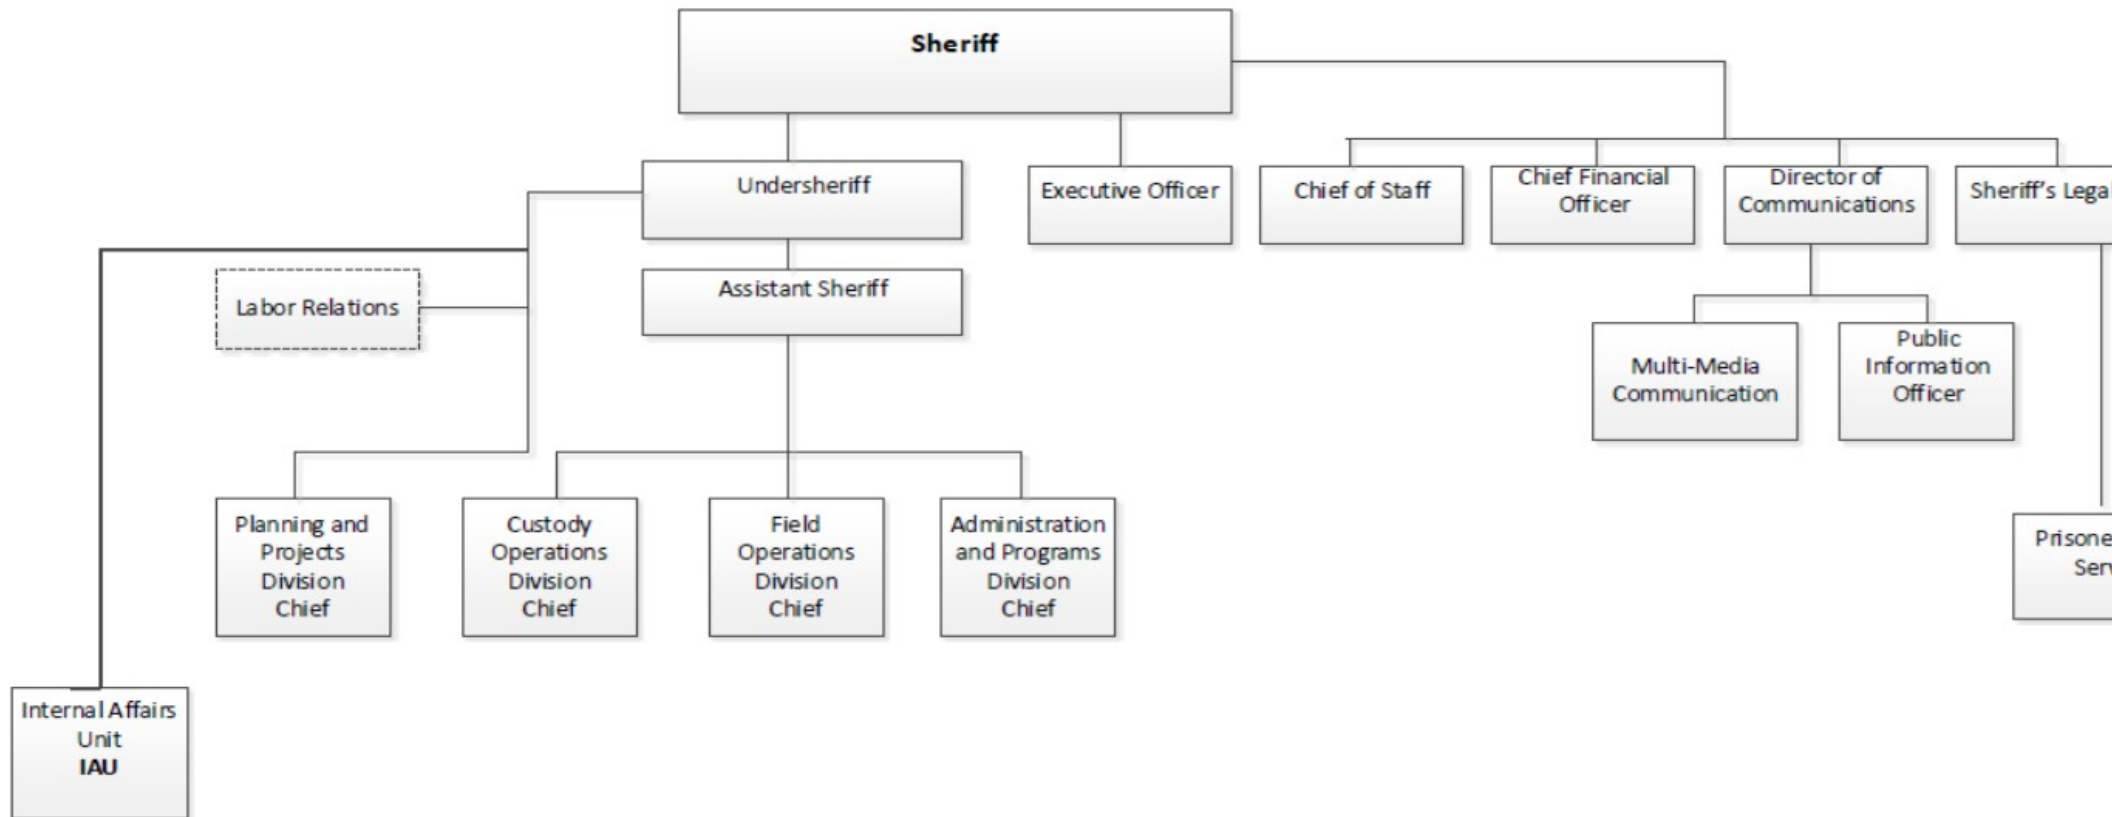

# SAN FRANCISCO SHERIFF'S OFFICE DEPARTMENT ORGANIZATION

**Legend:**  
IAU – Internal Affairs Unit  
PIO – Public Information Officer

Dotted box denotes collateral assignment or volunteer unit