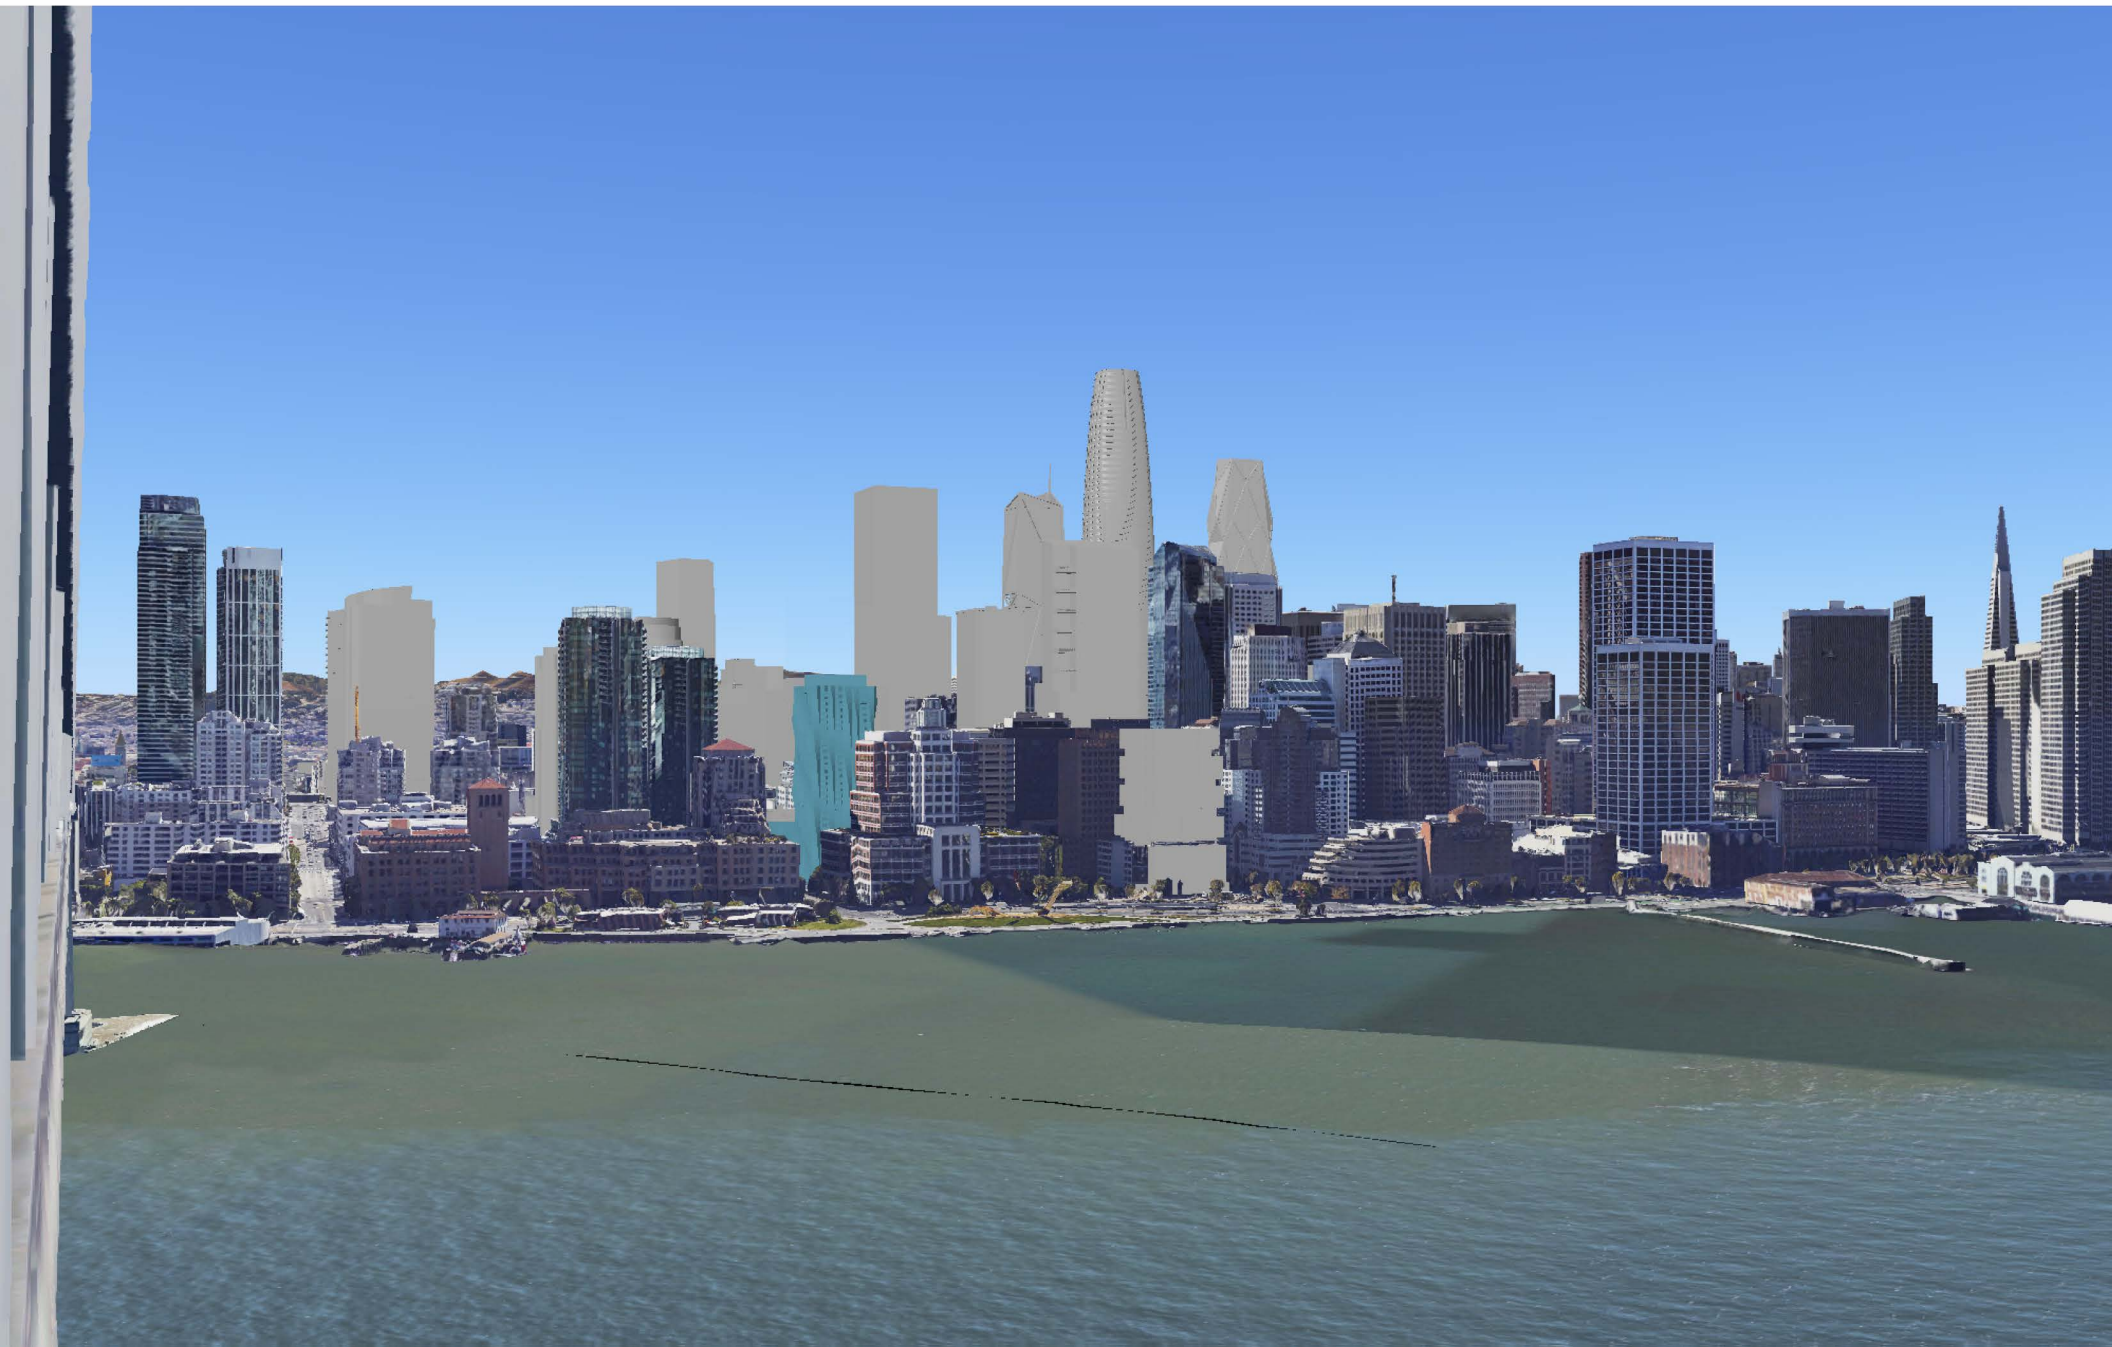

VISTAS IMPACT

TREASURE ISLAND EXISTING

TREASURE ISLAND 300' TOWER (WITH PIPELINE)

TREASURE ISLAND 400' TOWER (WITH PIPELINE)

WATERFRONT SKYLINE - BAY BRIDGE EXISTING

WATERFRONT SKYLINE - BAY BRIDGE 300' TOWER (WITH PIPELINE)

WATERFRONT SKYLINE - BAY BRIDGE 400' TOWER (WITH PIPELINE)

TWIN PEAKS EXISTING

TWIN PEAKS 300' TOWER (WITH PIPELINE)

TWIN PEAKS 400' TOWER (WITH PIPELINE)