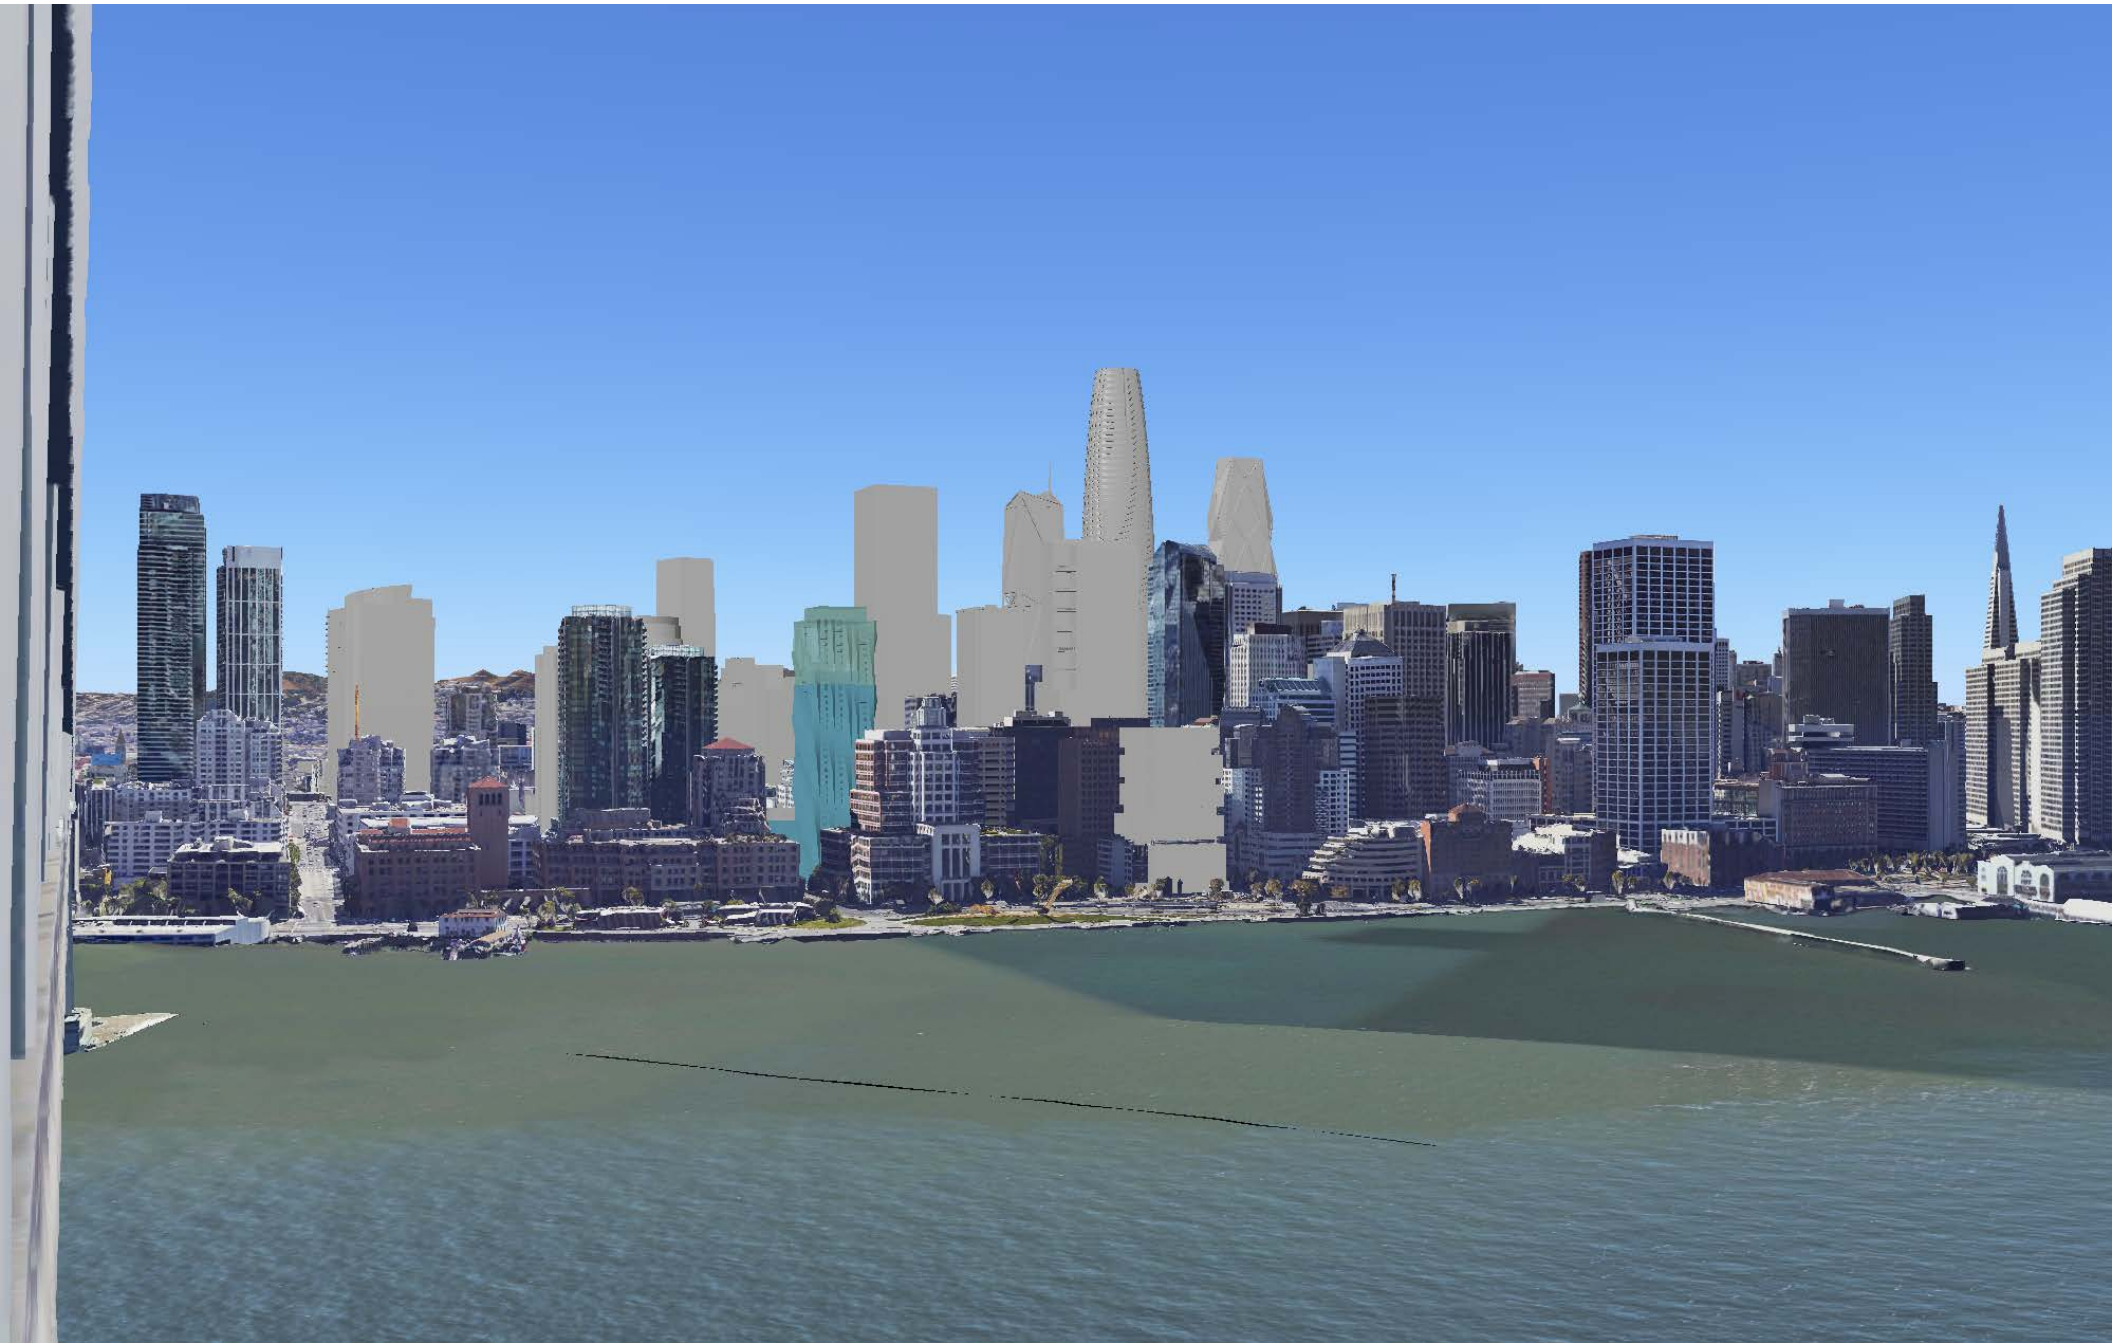

VISTAS IMPACT

TREASURE ISLAND EXISTING

TREASURE ISLAND 300' TOWER (WITH PIPELINE)

TREASURE ISLAND 400' TOWER (WITH PIPELINE)

WATERFRONT SKYLINE - BAY BRIDGE EXISTING

WATERFRONT SKYLINE - BAY BRIDGE 300' TOWER (WITH PIPELINE)

WATERFRONT SKYLINE - BAY BRIDGE 400' TOWER (WITH PIPELINE)

TWIN PEAKS EXISTING

TWIN PEAKS 300' TOWER (WITH PIPELINE)

TWIN PEAKS 400' TOWER (WITH PIPELINE)