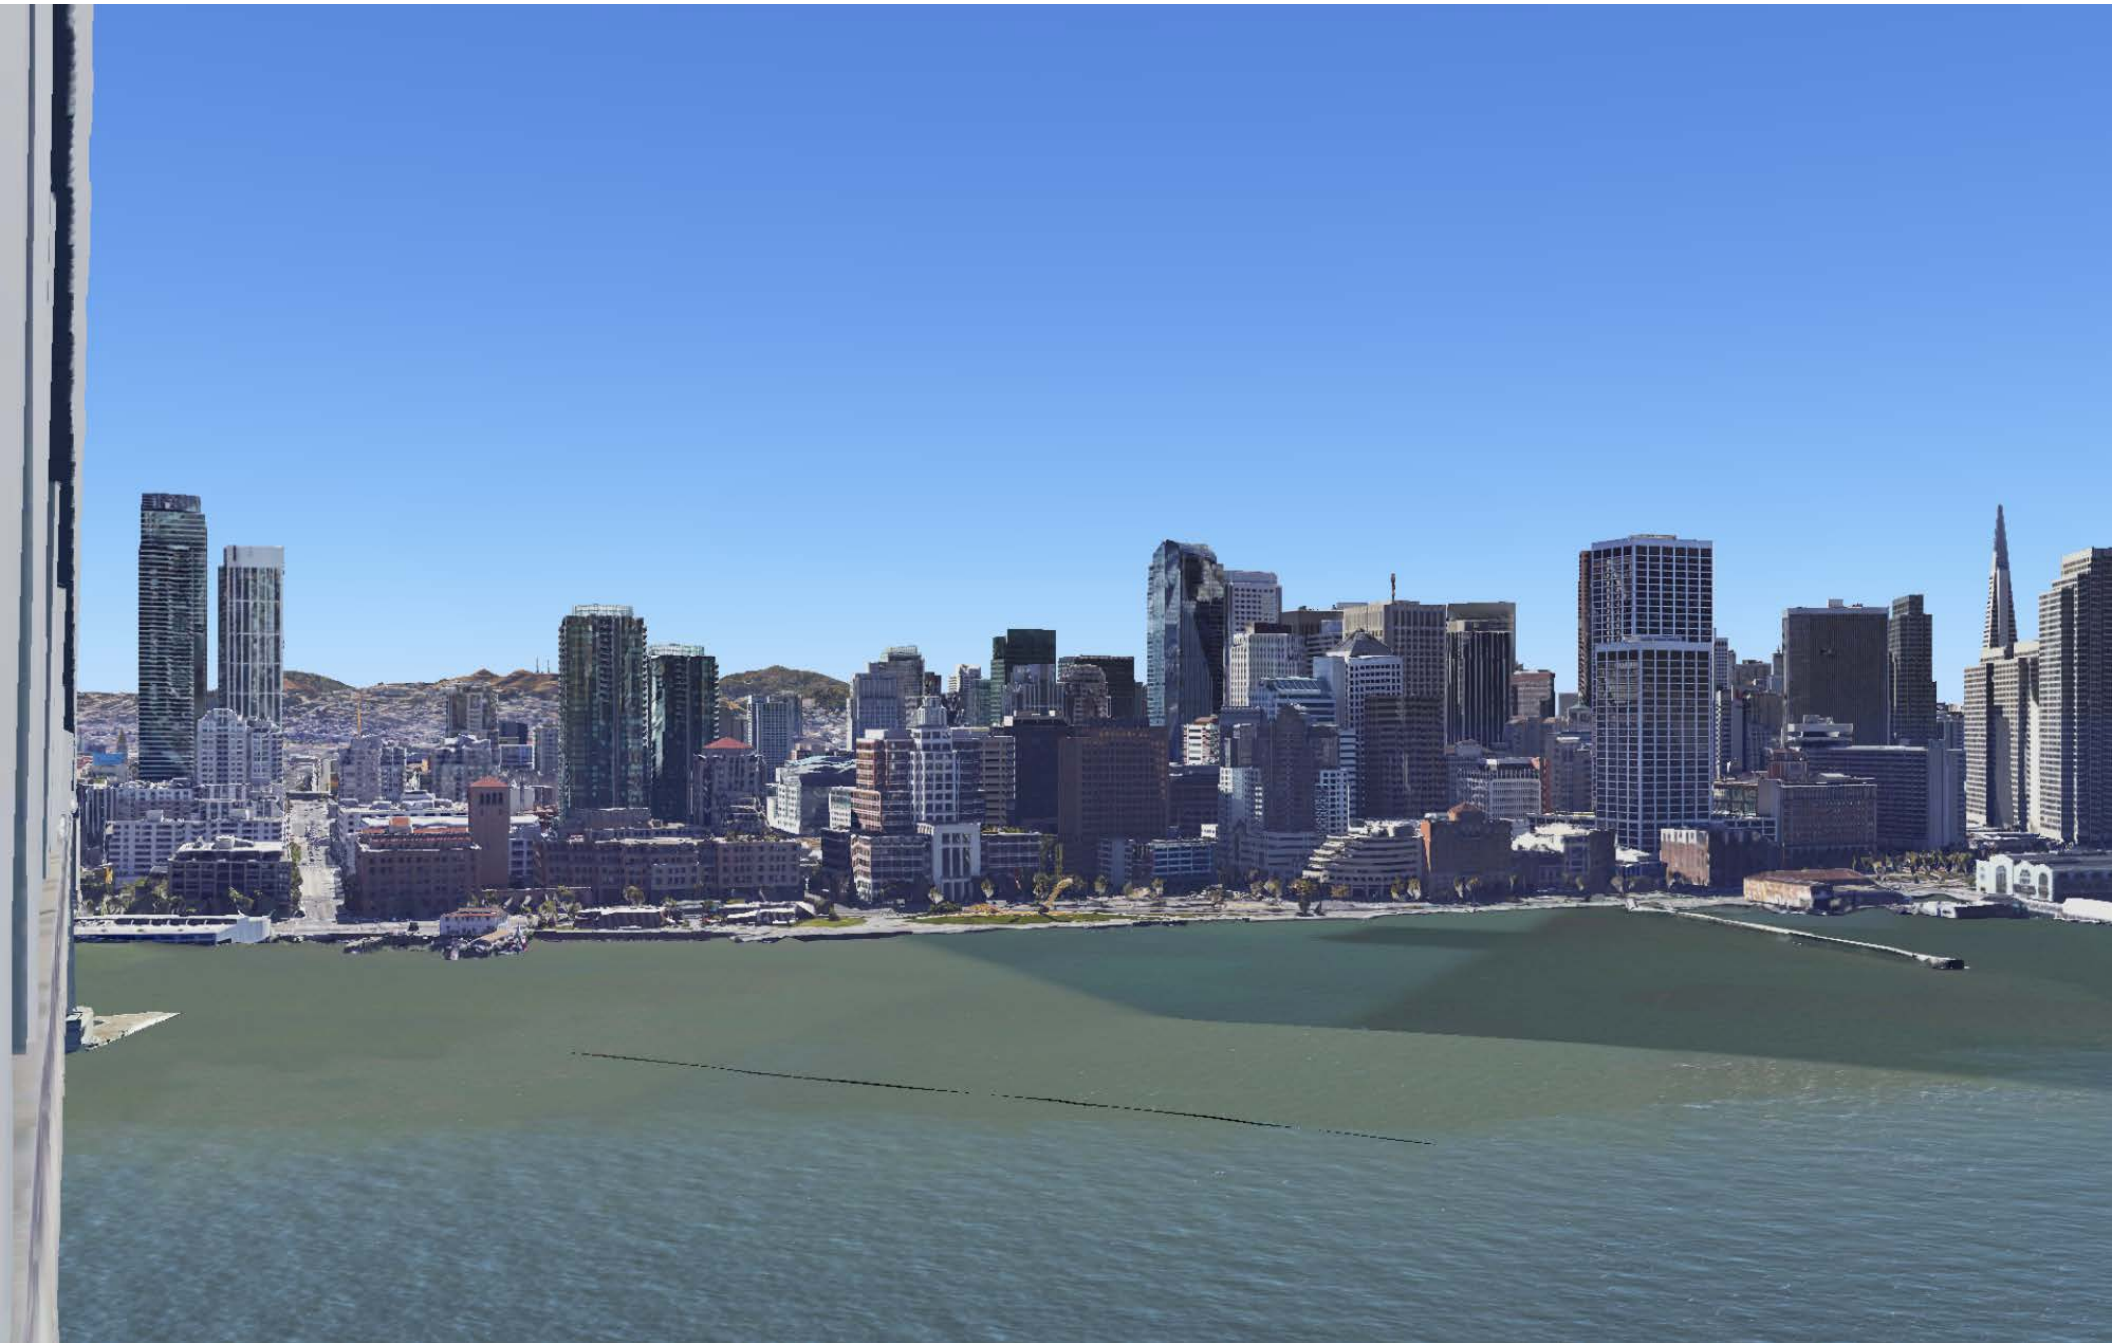

VISTAS IMPACT

TREASURE ISLAND EXISTING

TREASURE ISLAND 300' TOWER (WITH PIPELINE)

TREASURE ISLAND 400' TOWER (WITH PIPELINE)

WATERFRONT SKYLINE - BAY BRIDGE EXISTING

WATERFRONT SKYLINE - BAY BRIDGE 300' TOWER (WITH PIPELINE)

WATERFRONT SKYLINE - BAY BRIDGE 400' TOWER (WITH PIPELINE)

TWIN PEAKS EXISTING

TWIN PEAKS 300' TOWER (WITH PIPELINE)

TWIN PEAKS 400' TOWER (WITH PIPELINE)