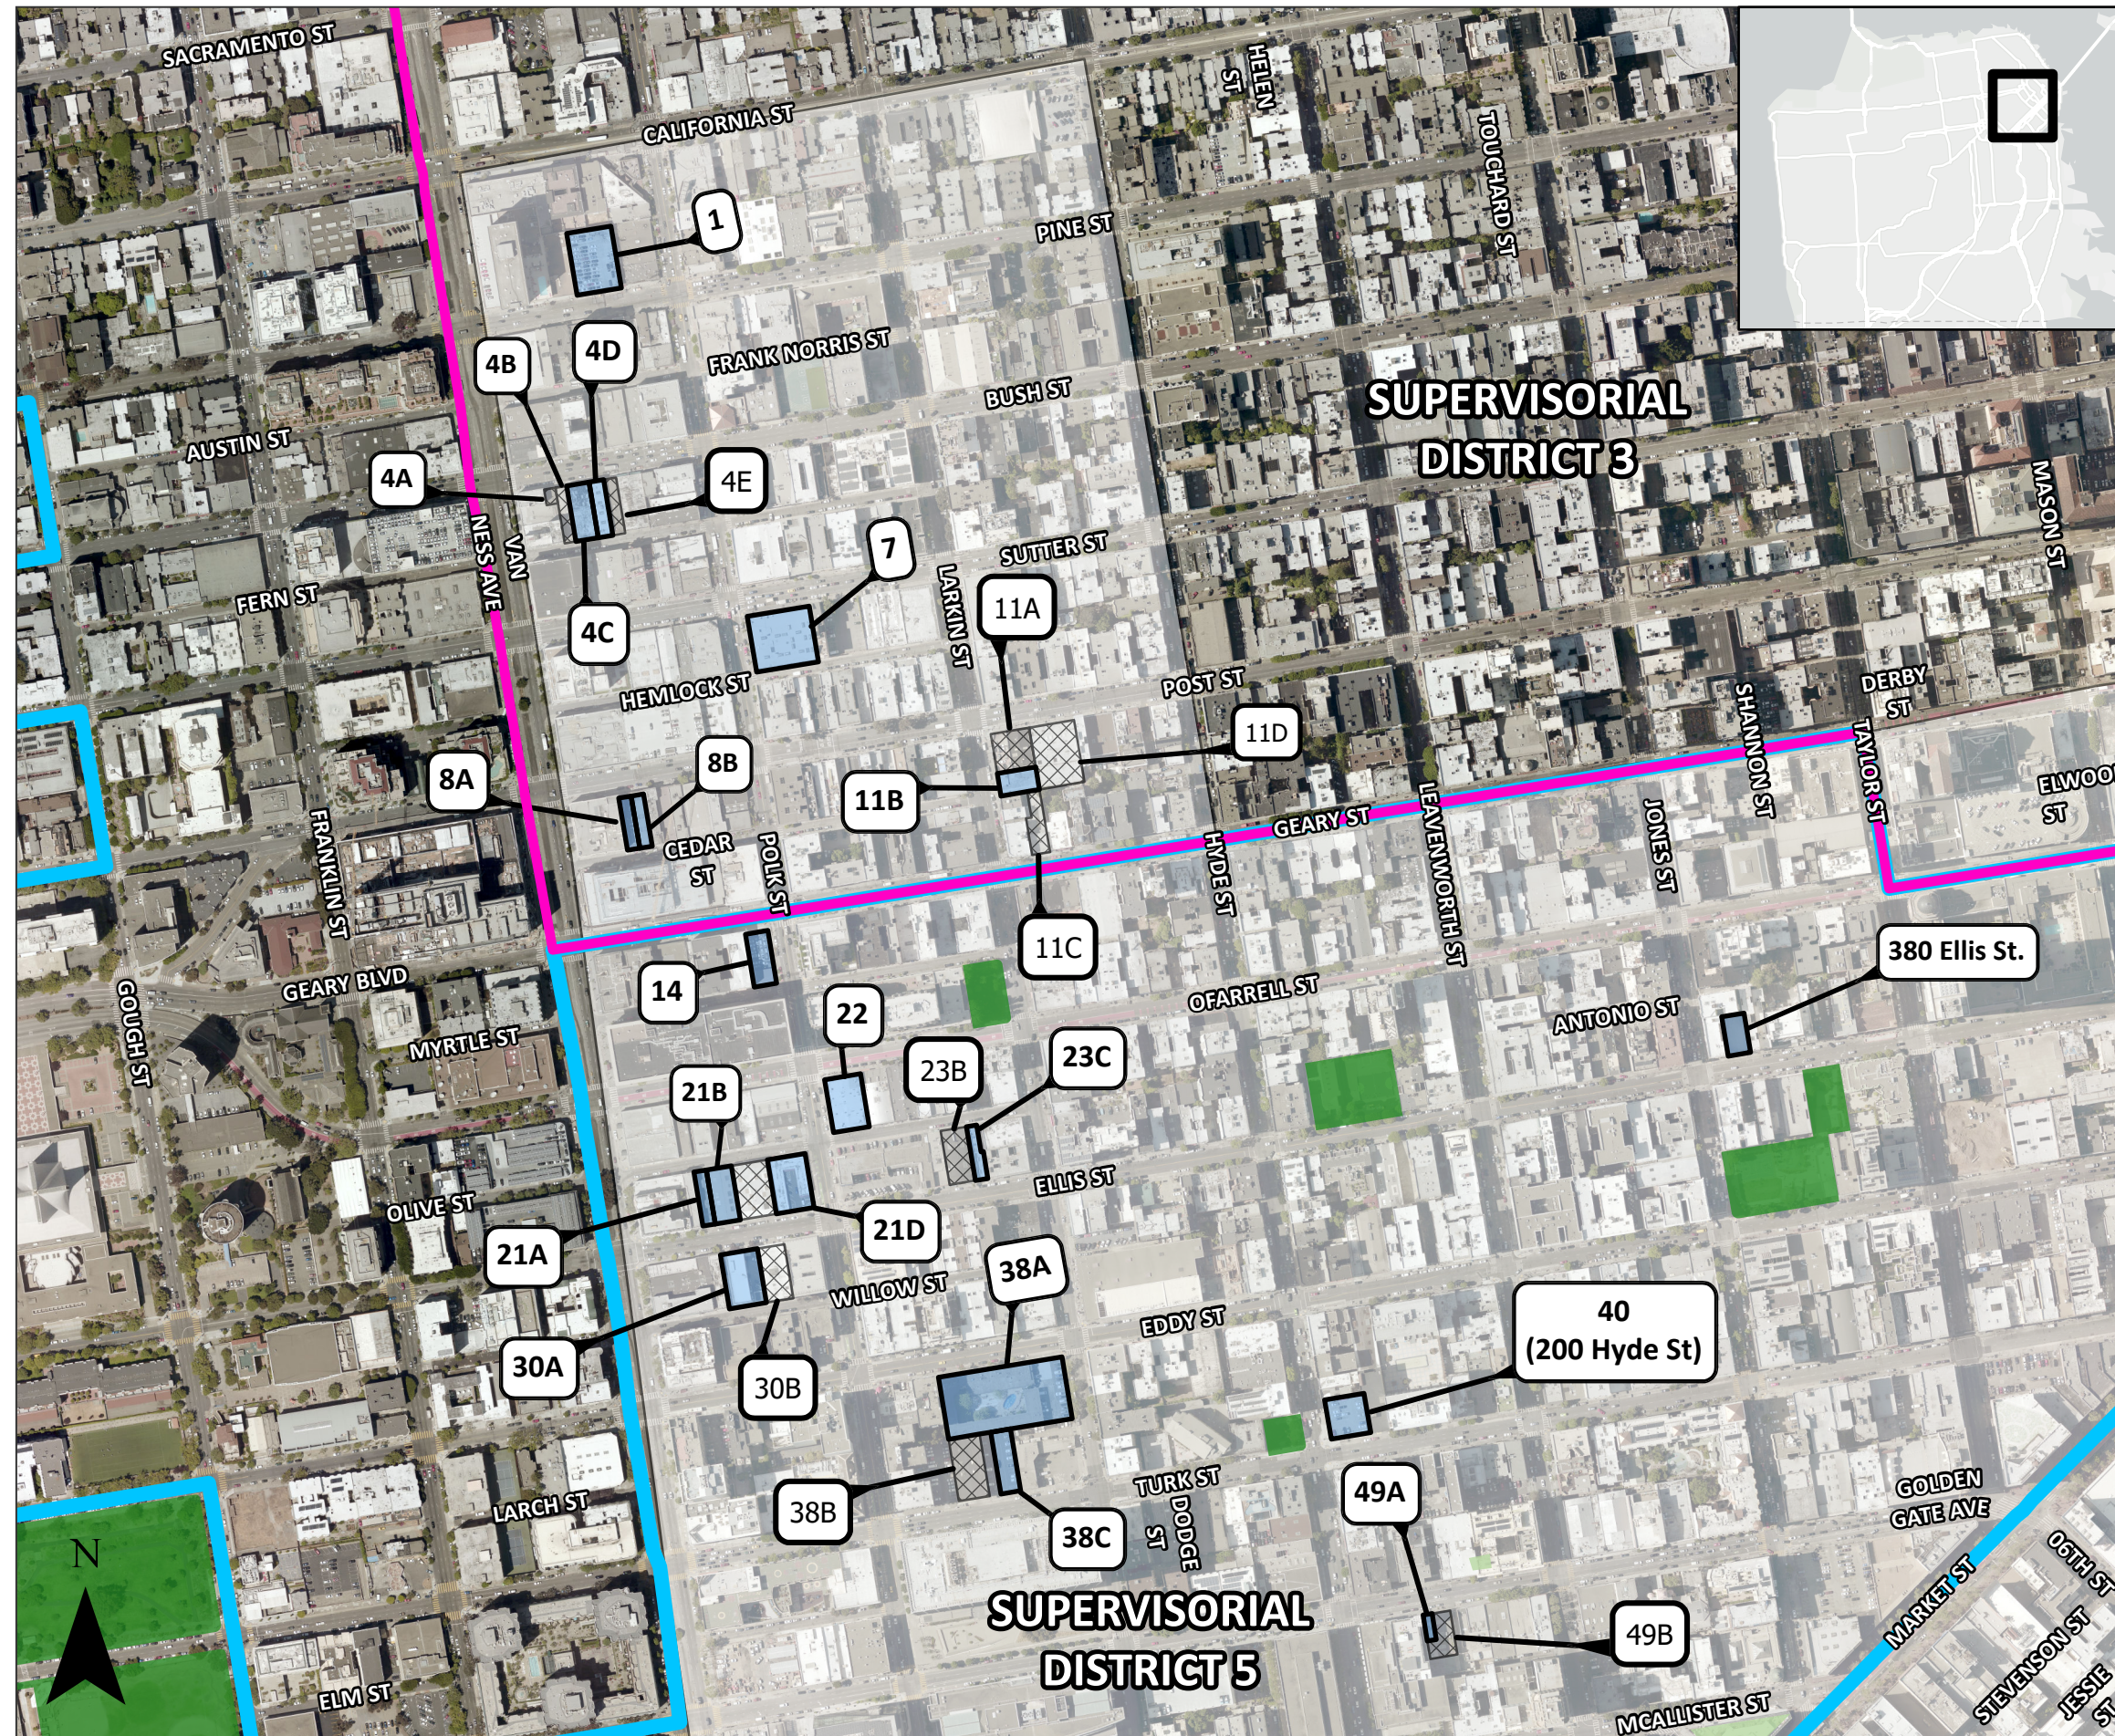

# Potential Acquisitions in Lower Polk and Tenderloin Neighborhoods

- Priority Sites
- Ghost Sites
- 2022 Focus Area
- District 3
- District 5
- RPD Parks
- Non RPD Parks

### Priority Cluster Sites

- Group 4: Van Ness and Bush
- Group 8: Van Ness and Post
- Group 11: Post and Larkin
- Group 21: Polk and Olive
- Group 23: Olive and Larkin
- Group 30: Polk and Willow
- Group 38: Larkin and Eddy
- Group 49: Hyde and Golden Gate

### Priority Solo Sites

- Site 1: Polk and Pine
- Site 7: Polk and Sutter
- Site 14: Polk and Myrtle
- Site 22: Polk and O'Farrell
- Site 40: 200 Hyde