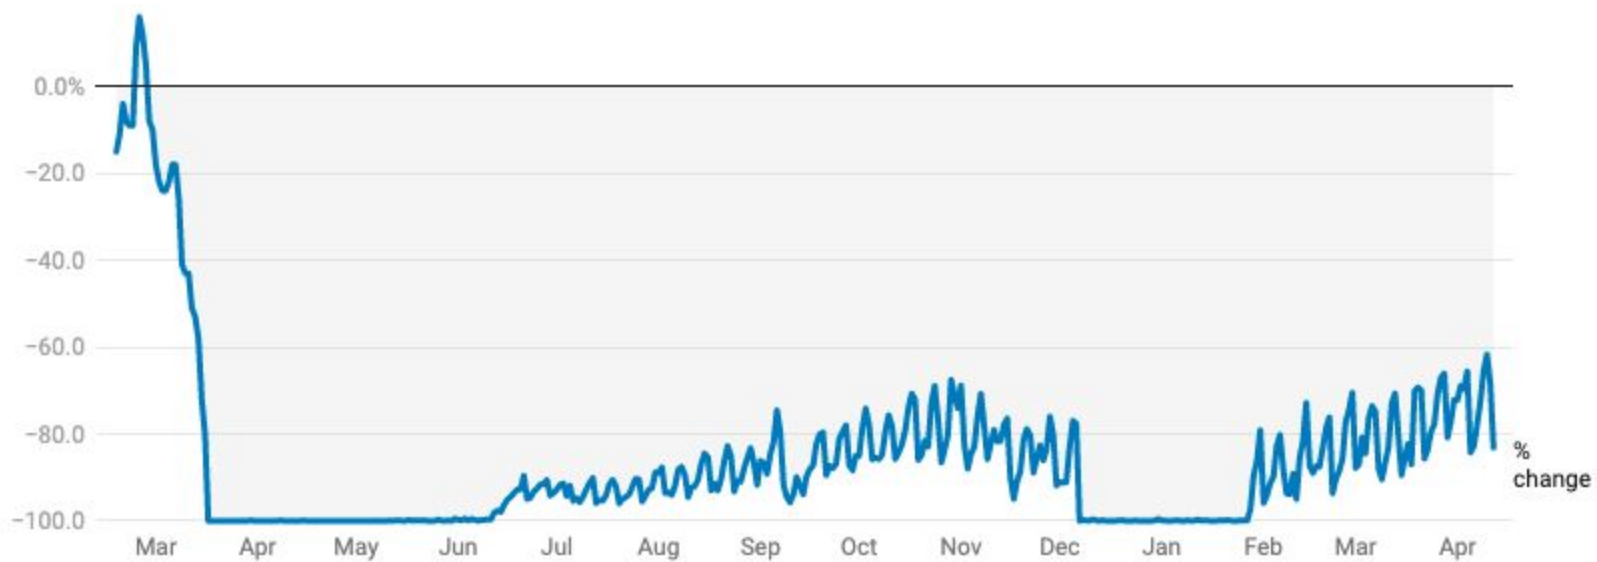

Seated Diners

% change compared to YTD 2019

Source: OpenTable • [Get the data](#)

Change in Consumer Spending

% change compared to pre-covid baseline

Source: Affinity • [Get the data](#)

Thank You

Rodney Fong