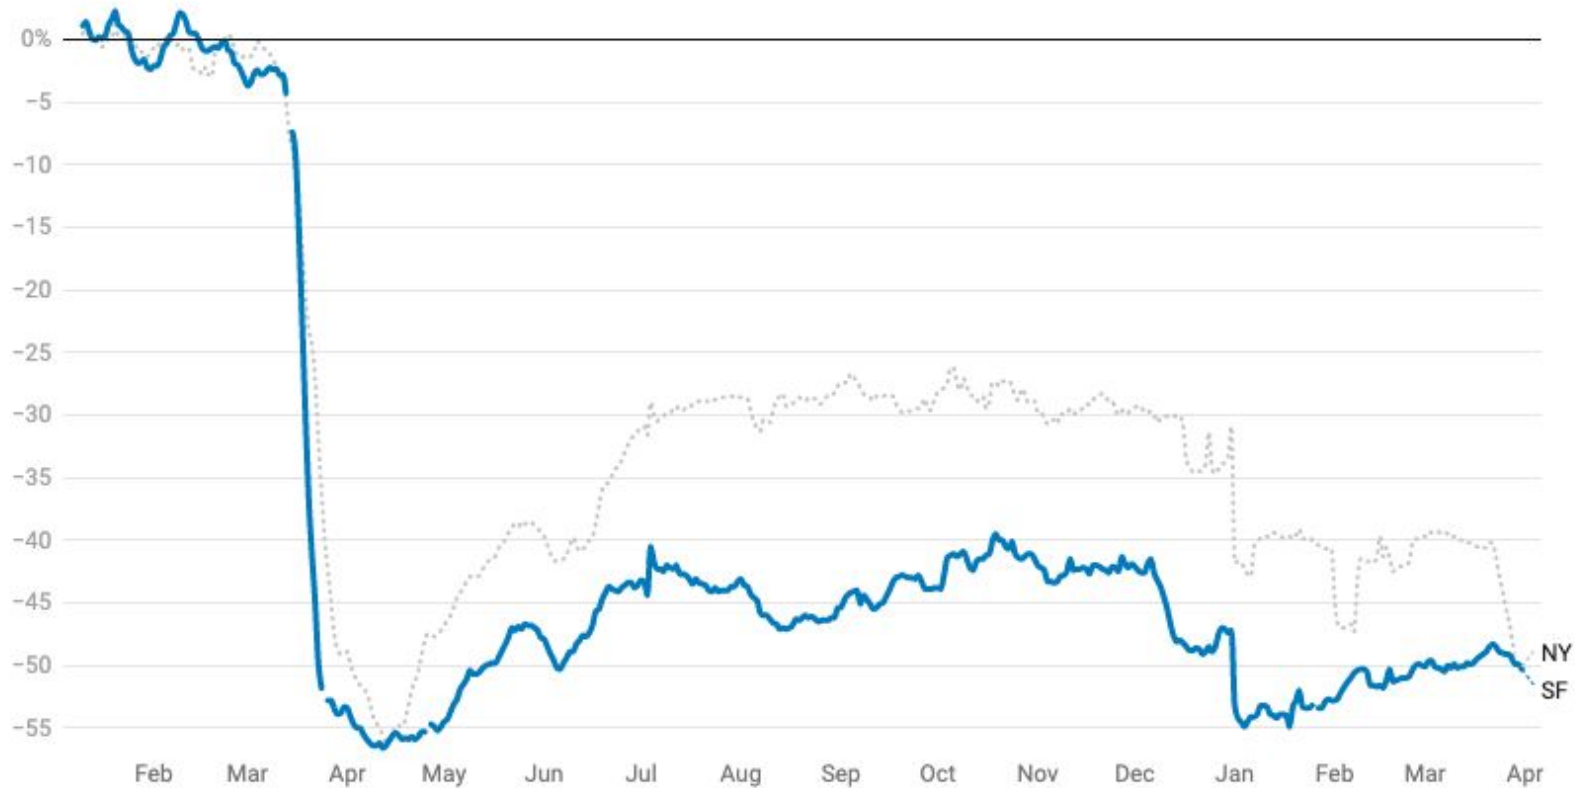

Seated Diners

% change compared to YTD 2019

Source: OpenTable • [Get the data](#)

Change in Consumer Spending

% change compared to pre-covid baseline

Source: Affinity • [Get the data](#)

Thank You

Rodney Fong