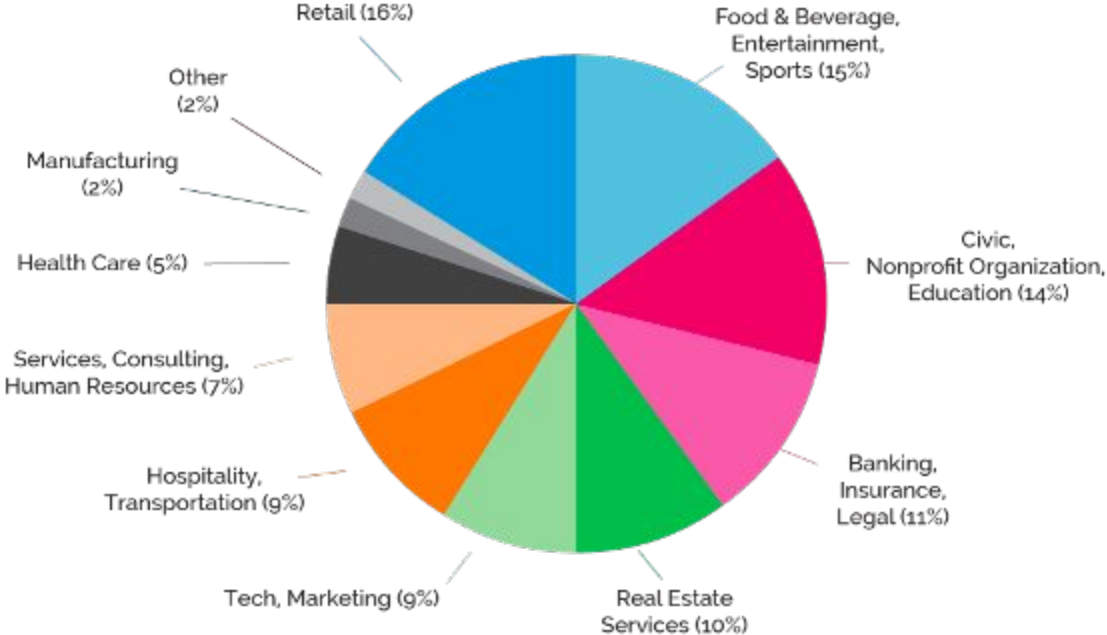

OUR CITY. **YOUR BUSINESS.**

San Francisco Chamber of Commerce

Rodney Fong, President & CEO

Membership

80% of which are Small Business

Percent of Small Businesses Open

% change compared to pre-covid baseline

Seated Diners

% change compared to YTD 2019

Source: OpenTable • [Get the data](#)

Change in Consumer Spending

% change compared to pre-covid baseline

Source: Affinity • [Get the data](#)

Thank You

Rodney Fong