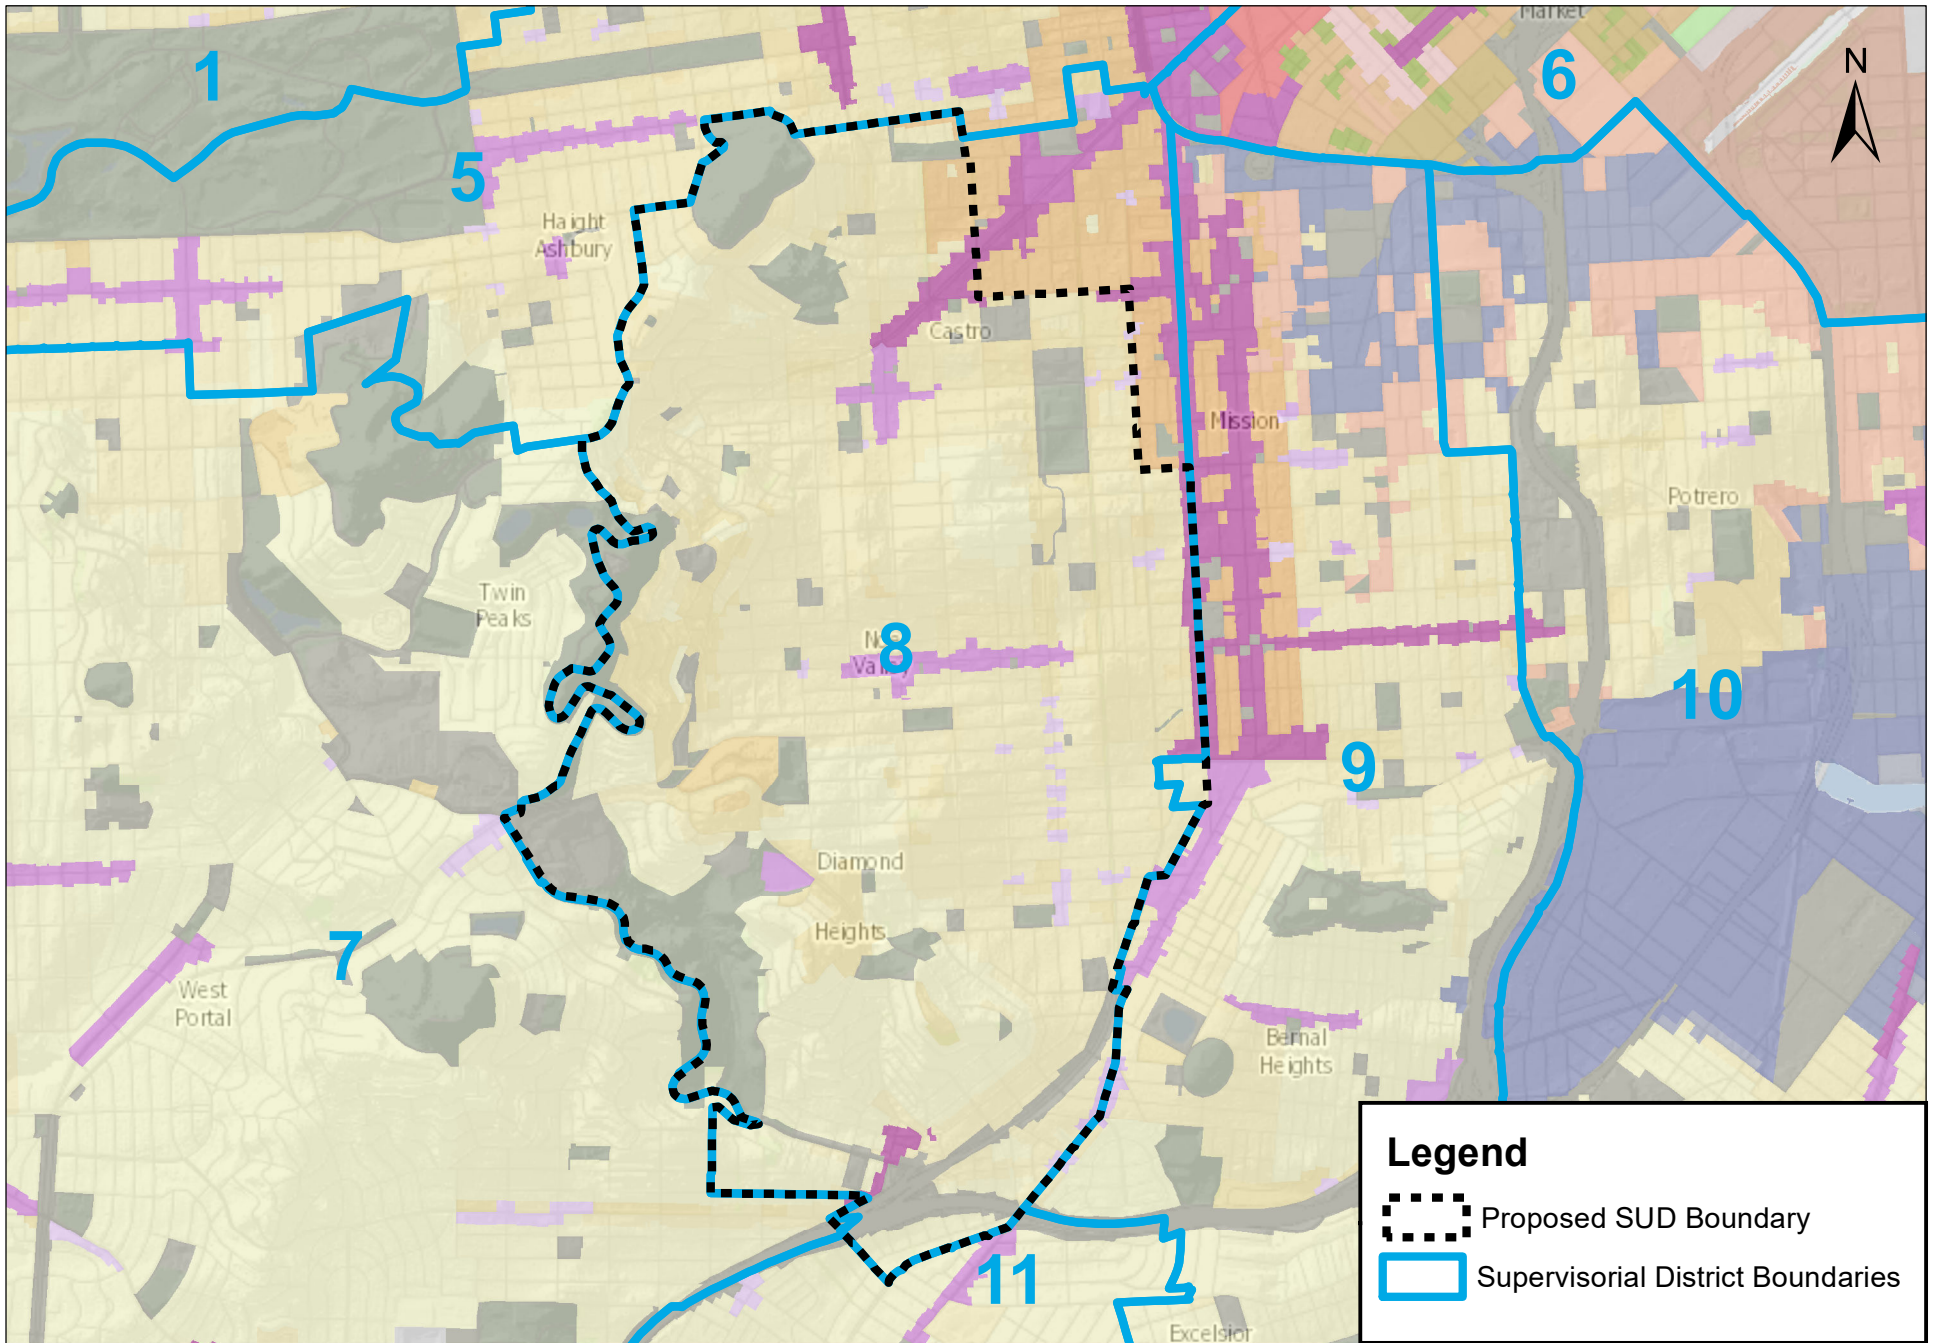

Proposed Central Neighborhoods SUD

0 0.1 0.2 0.4 Mile