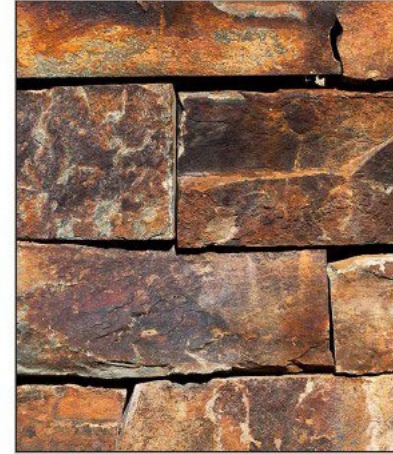

# Golden Gate Park Dahlia Dell Hillside Garden

DAHILIA GARDEN MATERIAL SAMPLES

SUBMITTED MATERIALS PLAN

1 PAINTED BLACK METAL POSTS AND CHAINS

TO MATCH OVAL'S POST AESTHETIC  
 BLACK PAINT: BENJAMIN MOORE LOW LUSTER HC 187 BLACK FOREST GREEN  
 GOLD PAINT: SPRAY PAINT TO MATCH OVAL'S GOLD

2 STONE WALL

STONE MATERIAL: BRONZE DRISTACK STONE WALL  
 STONE SUPPLIER: LYNGSO GARDEN SUPPLIES

3 REDWOOD RETAINING WALLS

POSTS AND BOARDS: REDWOOD UNSTAINED

4 CONCRETE PAVING

FINISH: BROOM FINISH AND NATURAL COLOR