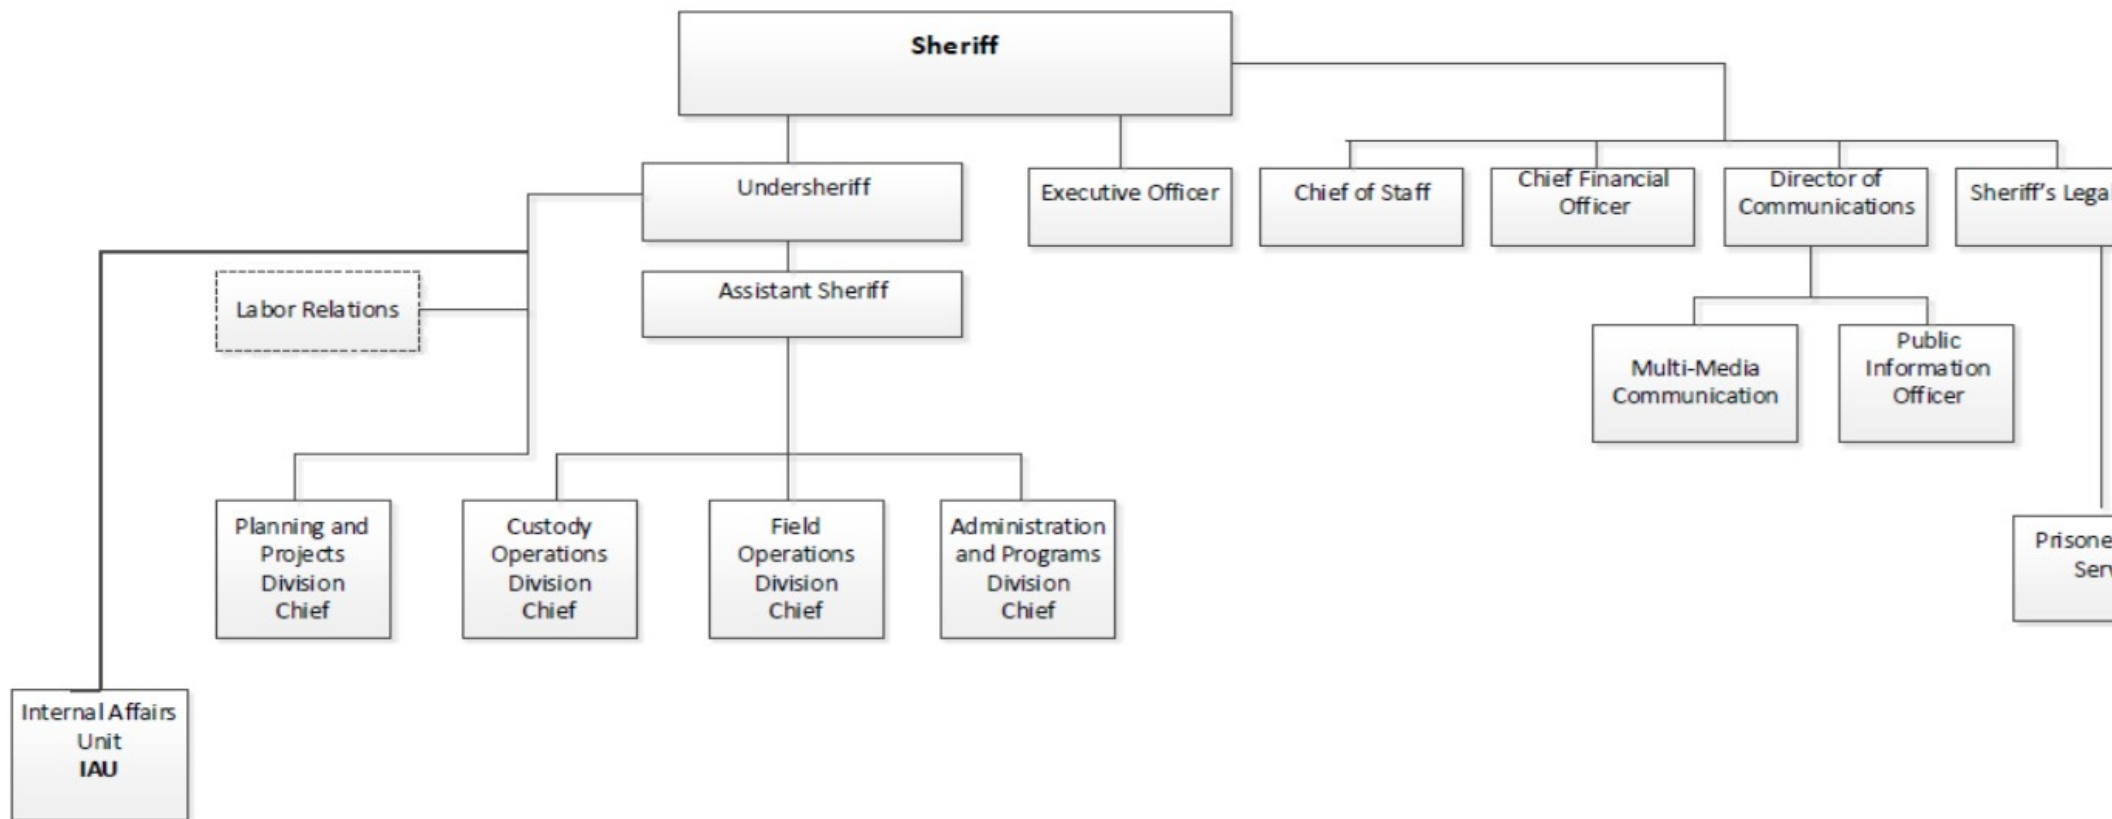

SAN FRANCISCO SHERIFF'S OFFICE DEPARTMENT ORGANIZATION

Legend:
IAU – Internal Affairs Unit
PIO – Public Information Officer

Dotted box denotes collateral assignment or volunteer unit