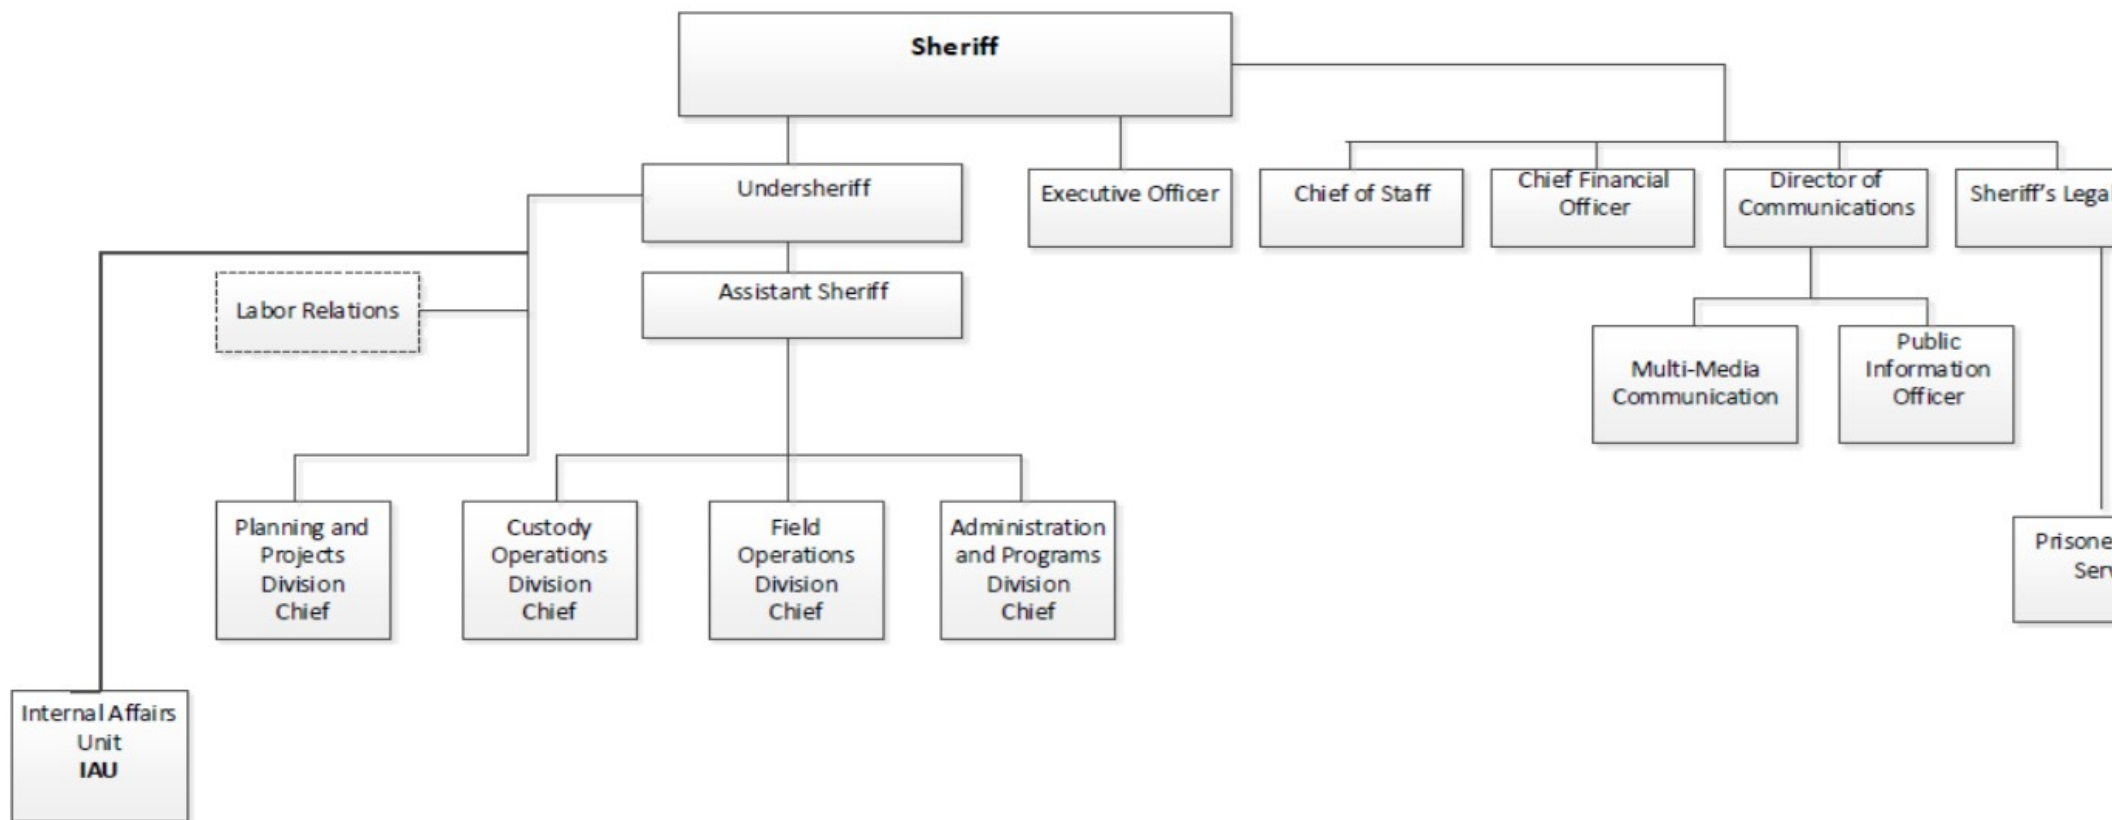

# SAN FRANCISCO SHERIFF'S OFFICE DEPARTMENT ORGANIZATION

**Legend:**  
IAU – Internal Affairs Unit  
PIO – Public Information Officer

Dotted box denotes collateral assignment or volunteer unit