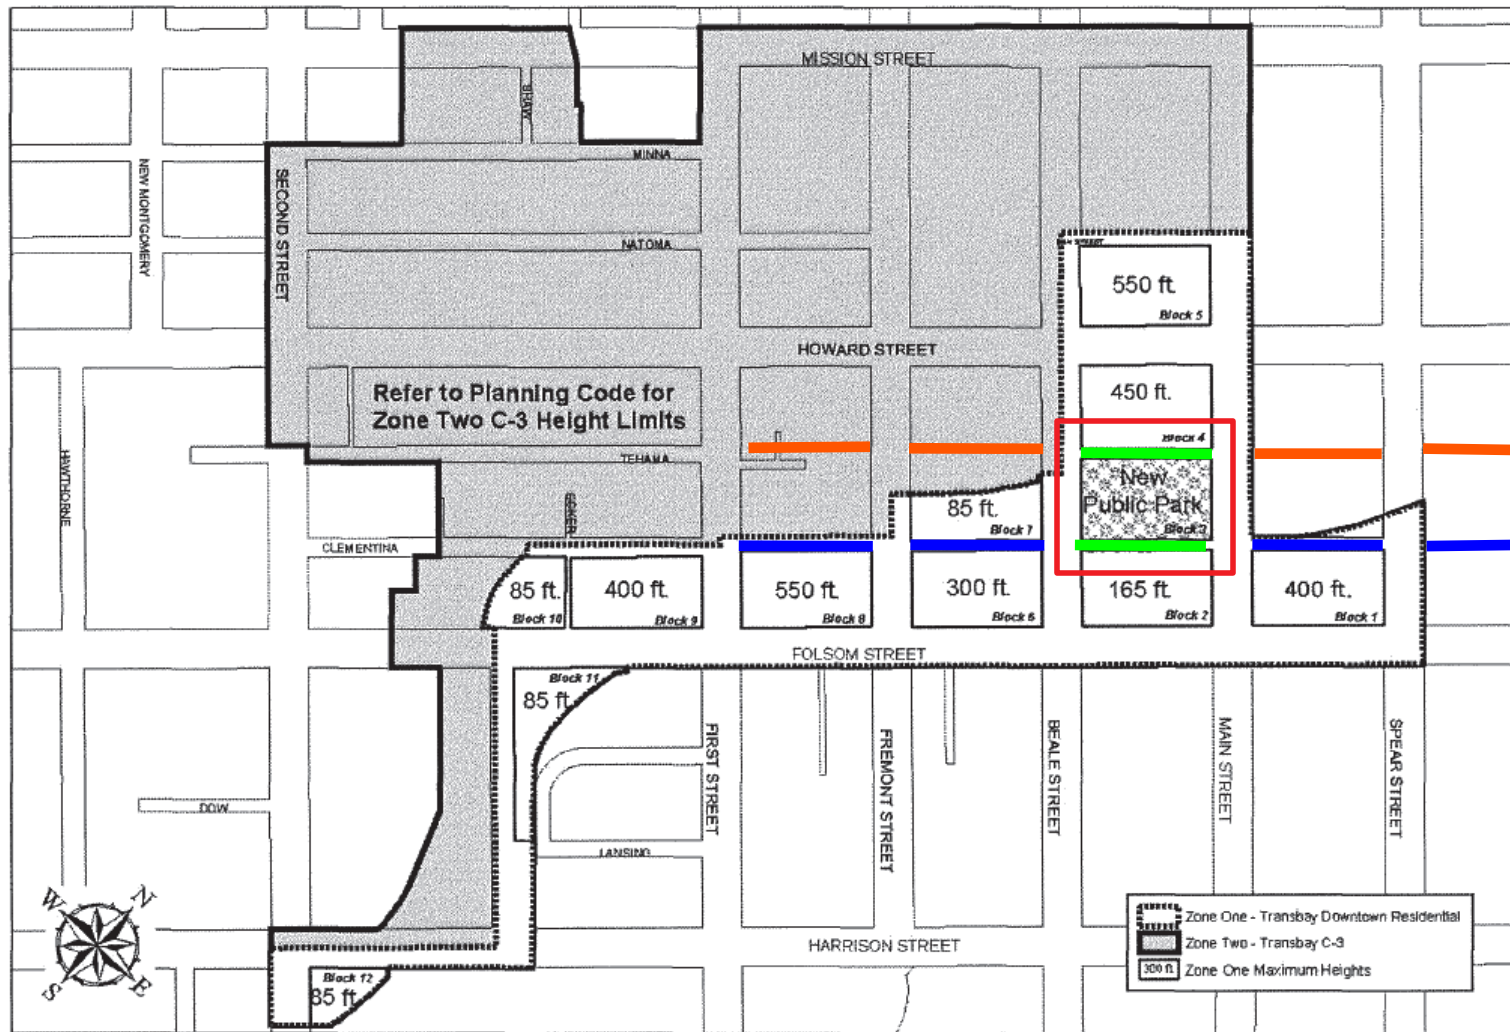

Transbay Redevelopment Plan

Exhibit 4 :
Zone One Plan Map

- Legend
- Transbay Redevelopment Project Area
 - Street name establishment
 - Street name reservation - East Tehama St
 - Street name reservation - East Clementina St

Street Extension Locations

★ BLOCK 2 WEST RETAIL ★ BLOCK 2 EAST CHILDCARE