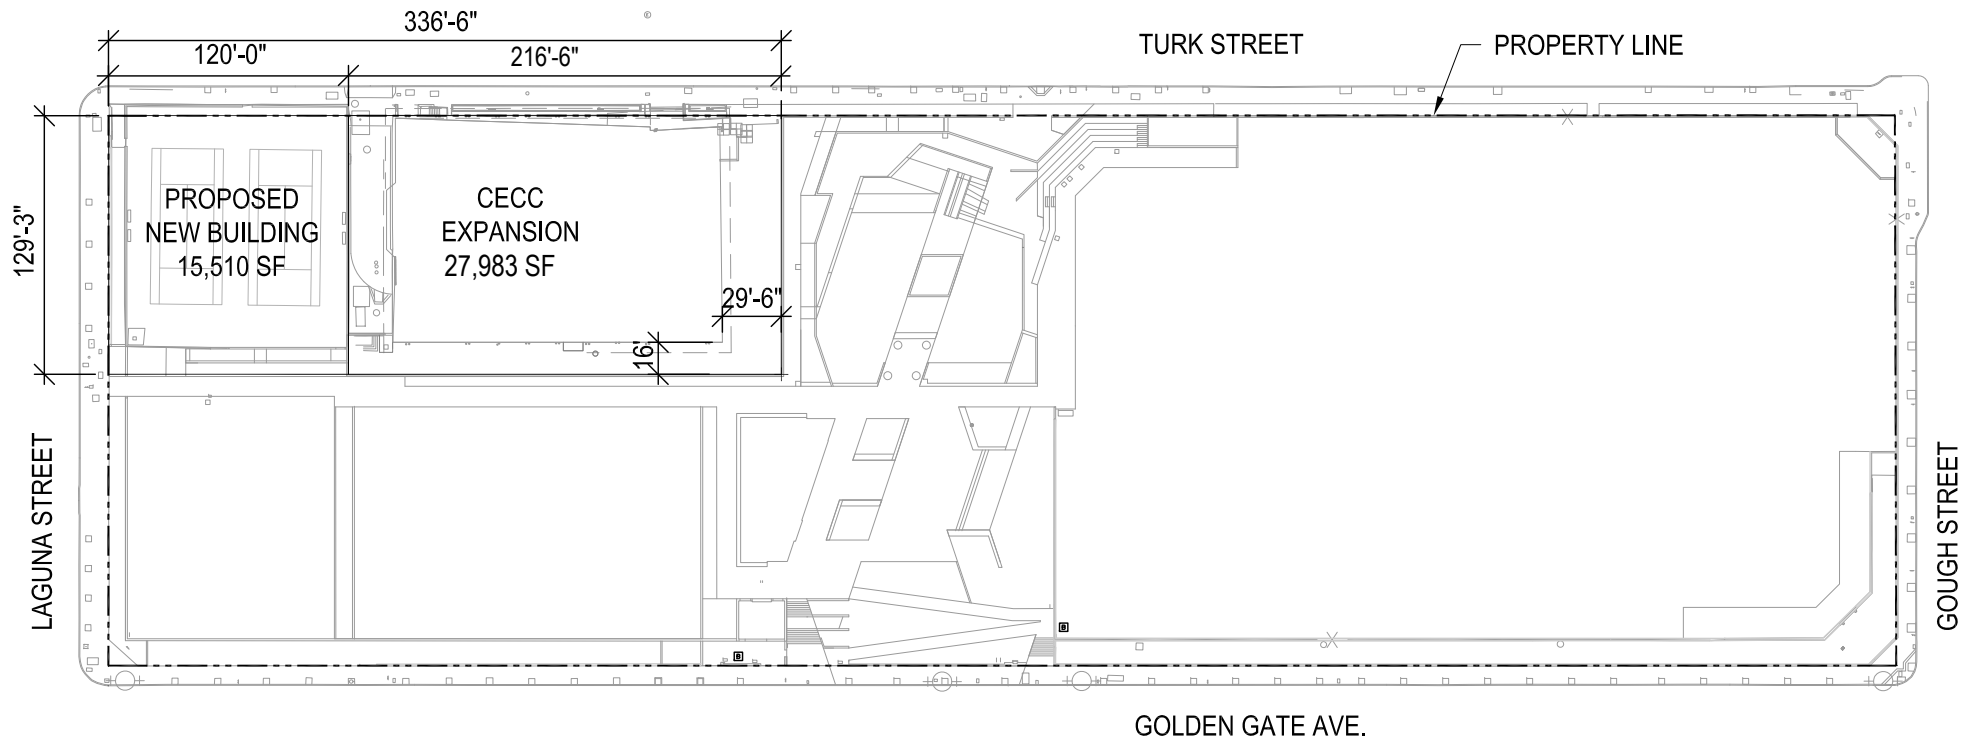

Existing Ordinance No.171-00 Adopted July 7,2000
 Recreated for clarity, October 22, 2018

SF Recreation and Park Department (RPD) and Department of Emergency Management (DEM)
 Boundary Map
 Block 759 Lot 01